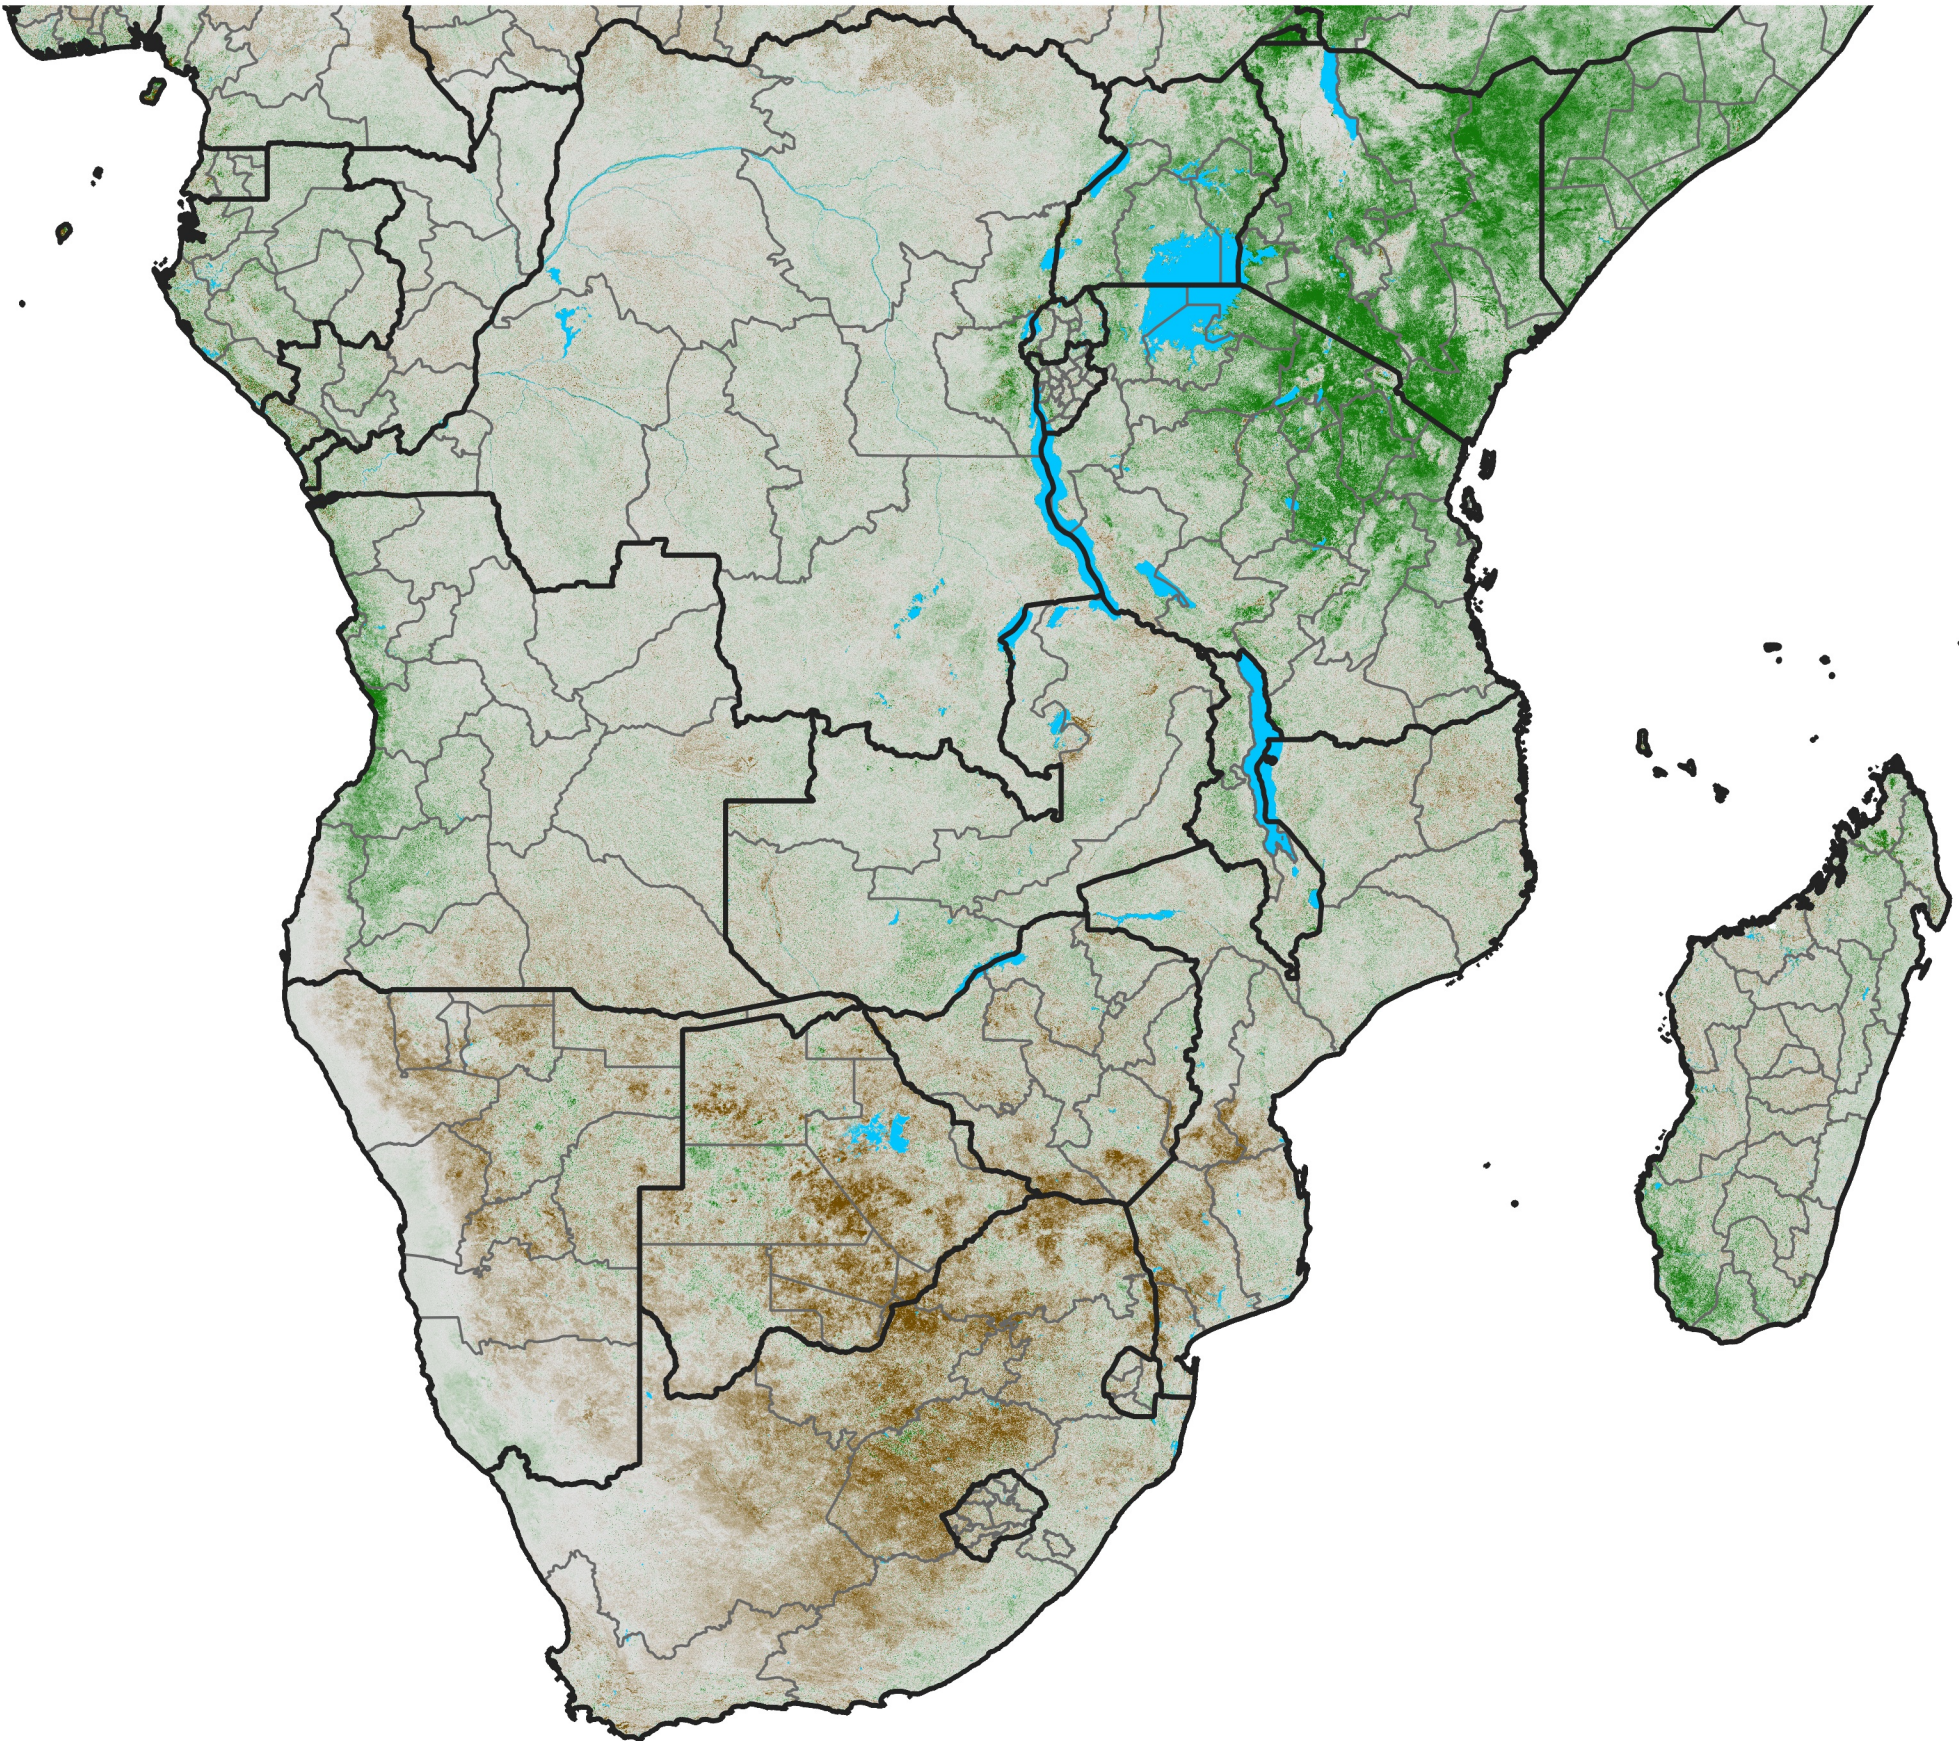

# Southern Africa NDVI Anomaly

2007 minus mean (2003 - 2022)

Period 03 / January 21 - 31, 2007

## NDVI Anomaly

< -0.3   -0.2   -0.1   -0.05   0.05   0.1   0.2   >0.3

Negative

No Difference

Positive