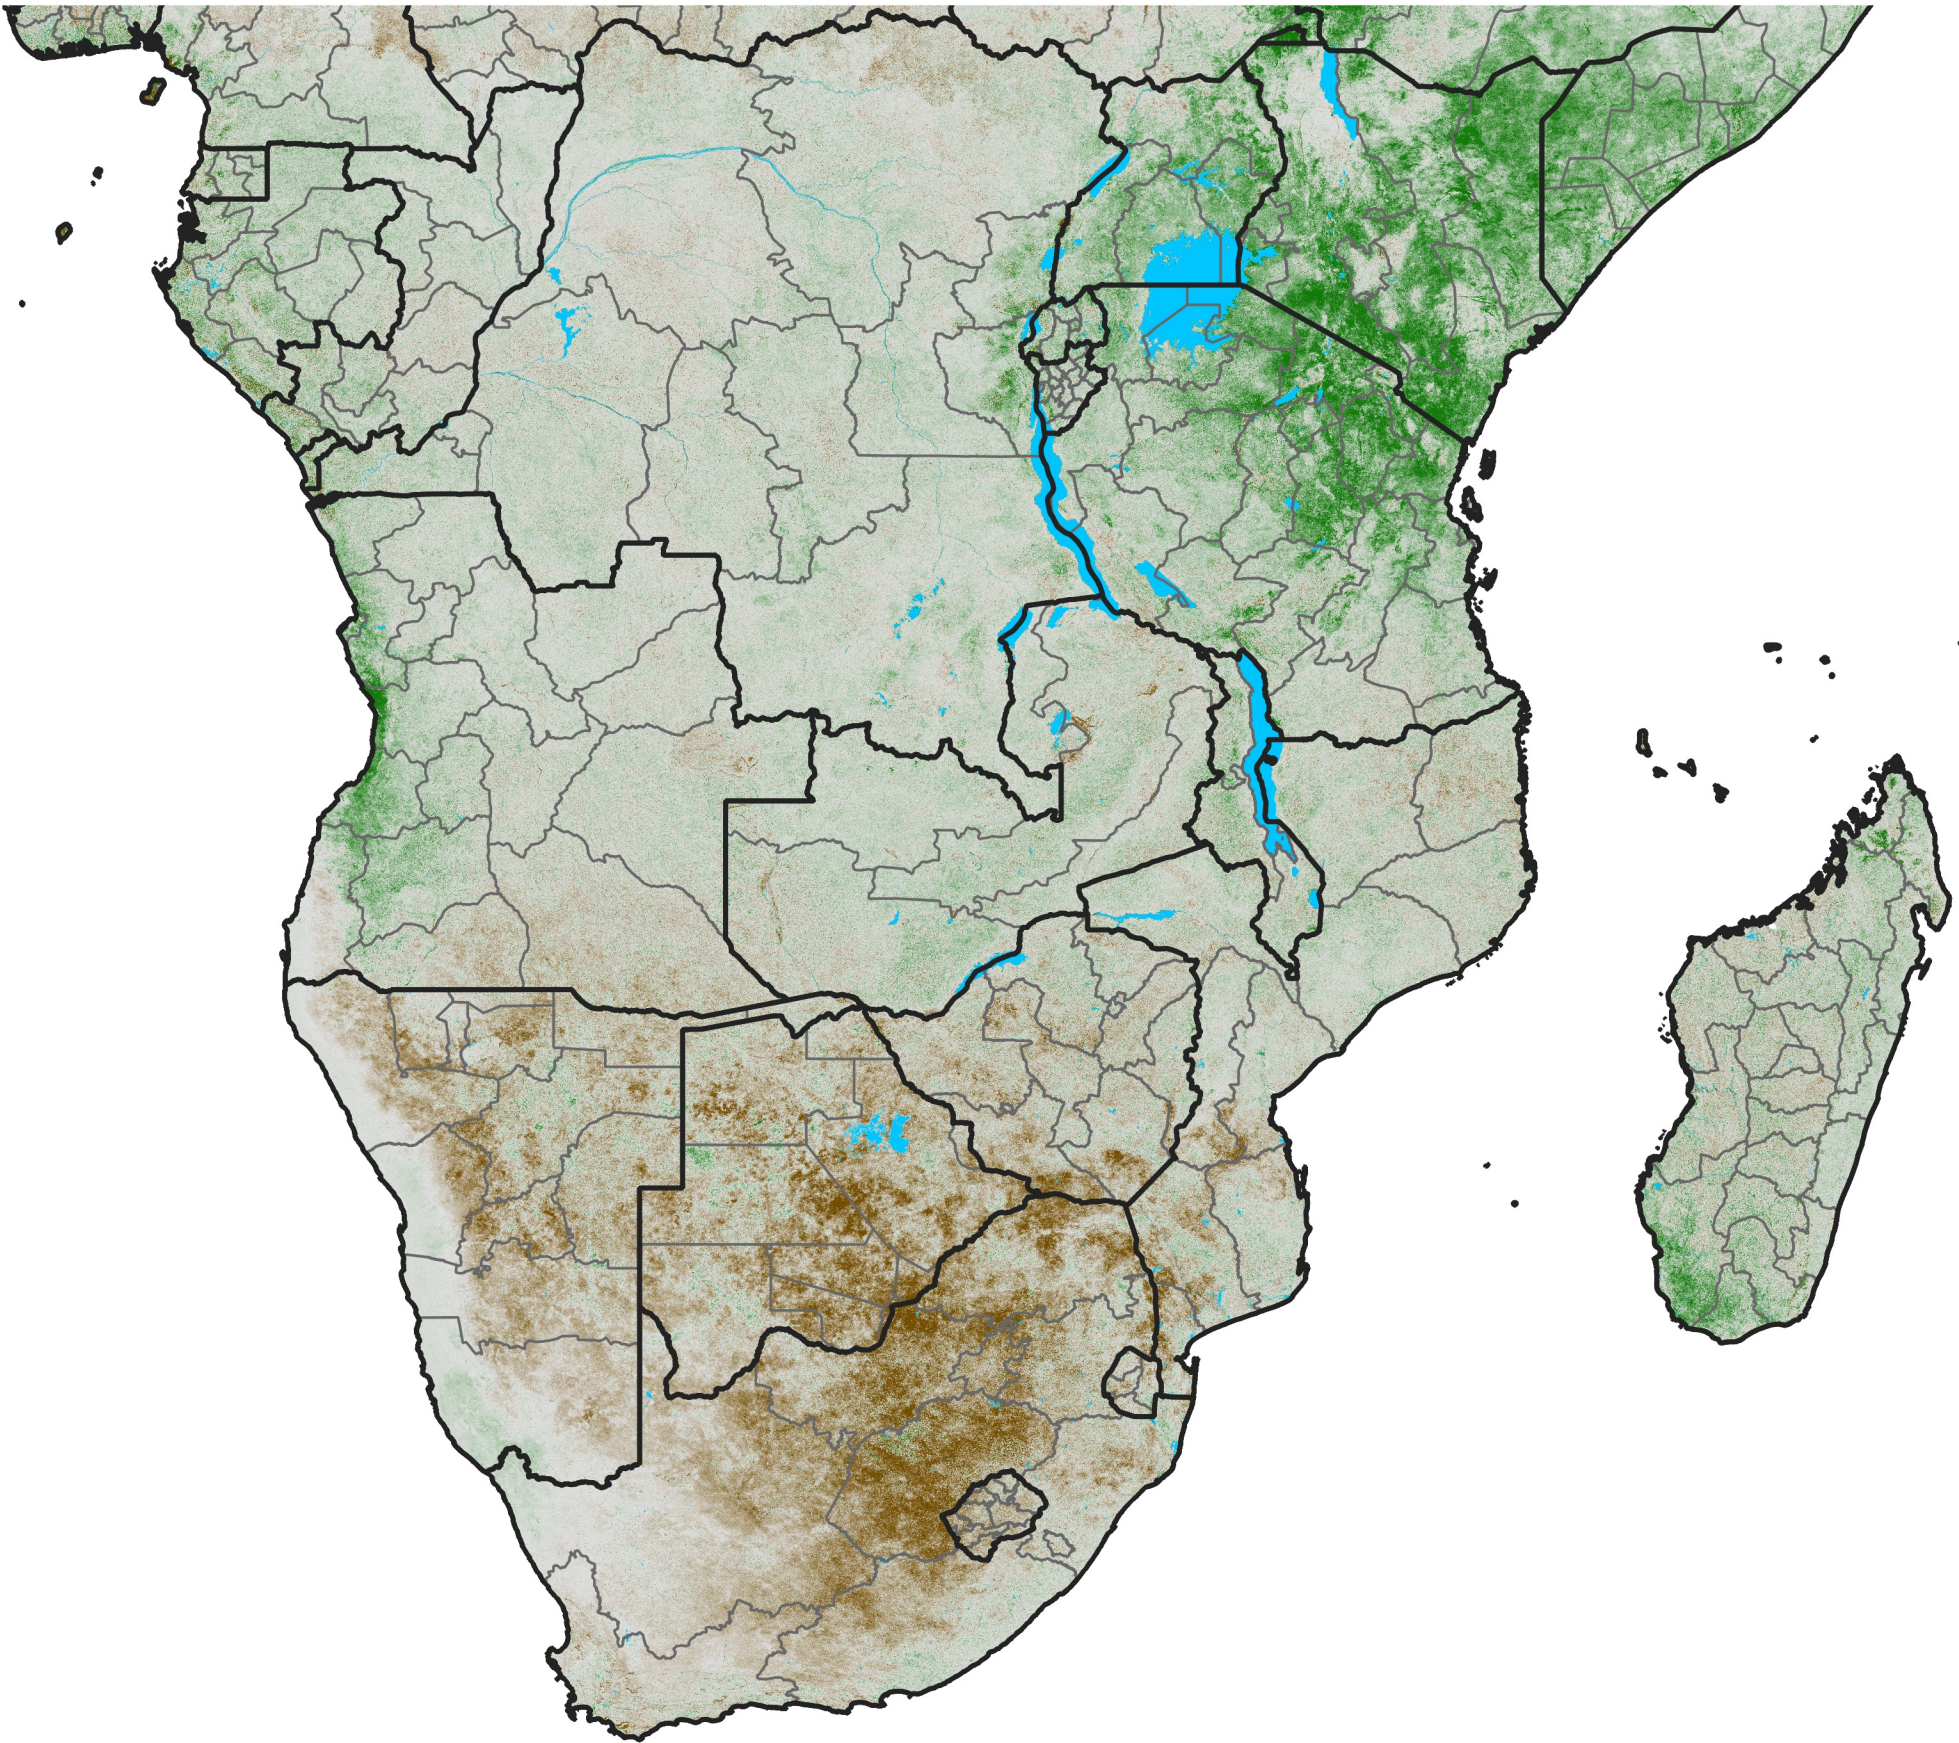

Southern Africa NDVI Anomaly

2007 minus mean (2003 - 2022)

Period 04 / February 01 - 10, 2007

NDVI Anomaly

< -0.3 -0.2 -0.1 -0.05 0.05 0.1 0.2 >0.3

Negative

No Difference

Positive