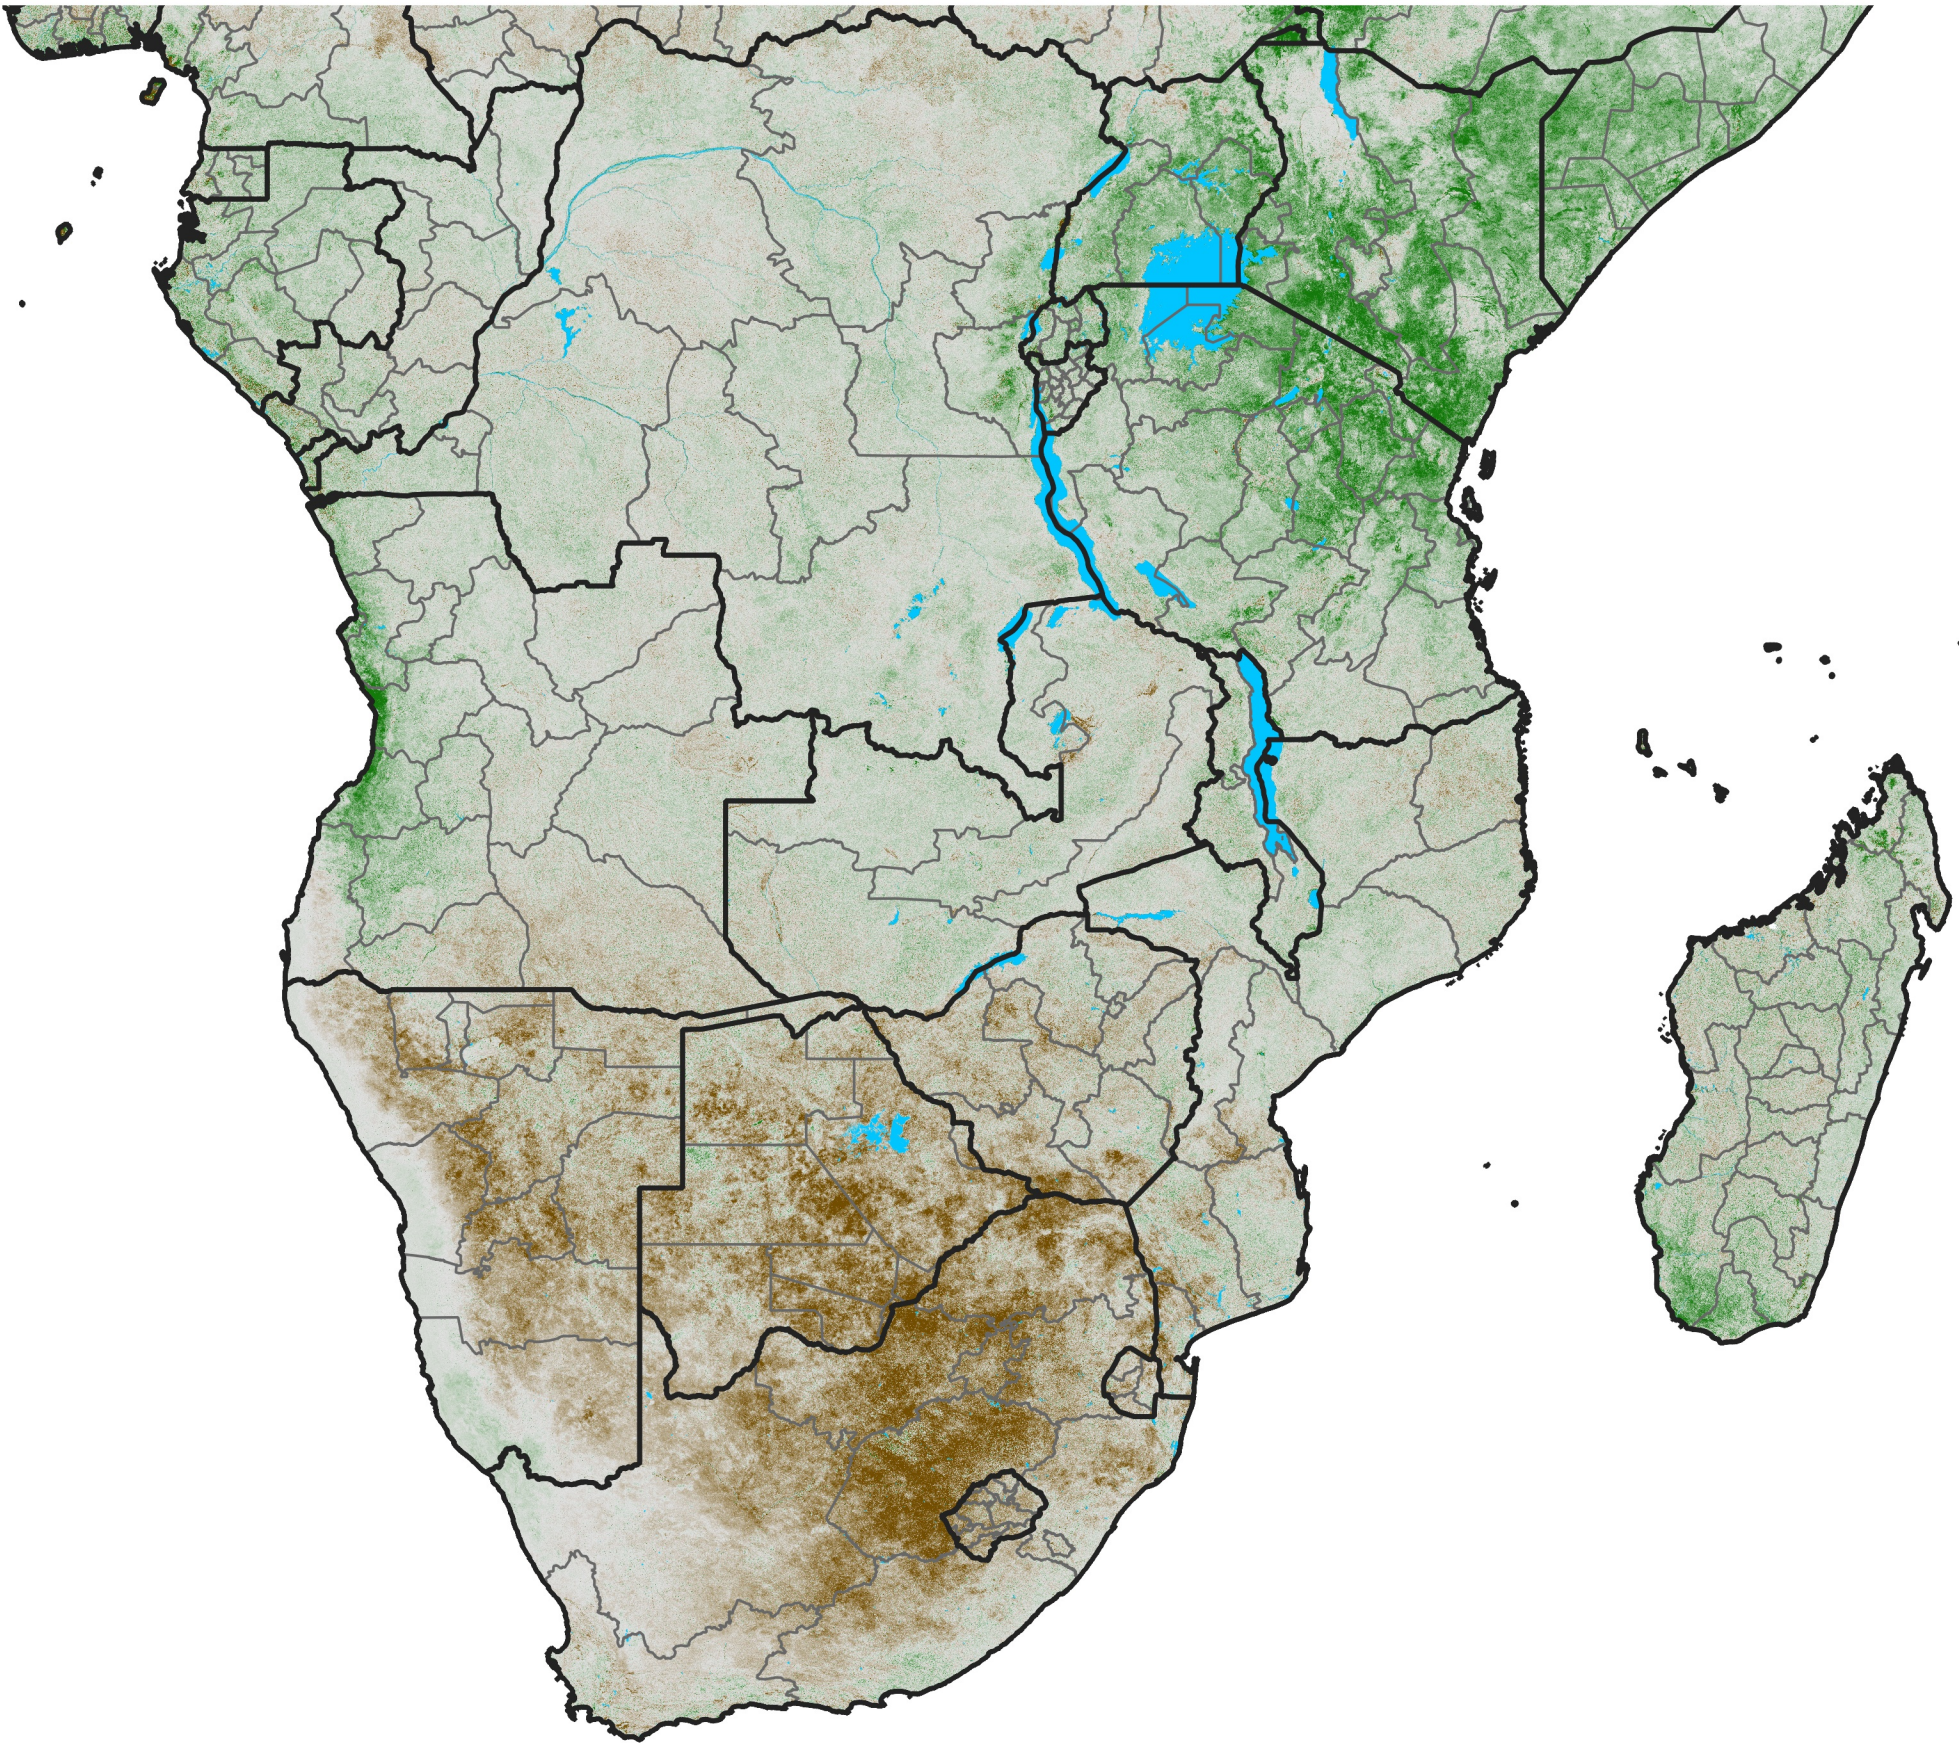

# Southern Africa NDVI Anomaly

2007 minus mean (2003 - 2022)

Period 05 / February 11 - 20, 2007

## NDVI Anomaly

< -0.3   -0.2   -0.1   -0.05   0.05   0.1   0.2   >0.3

Negative

No Difference

Positive