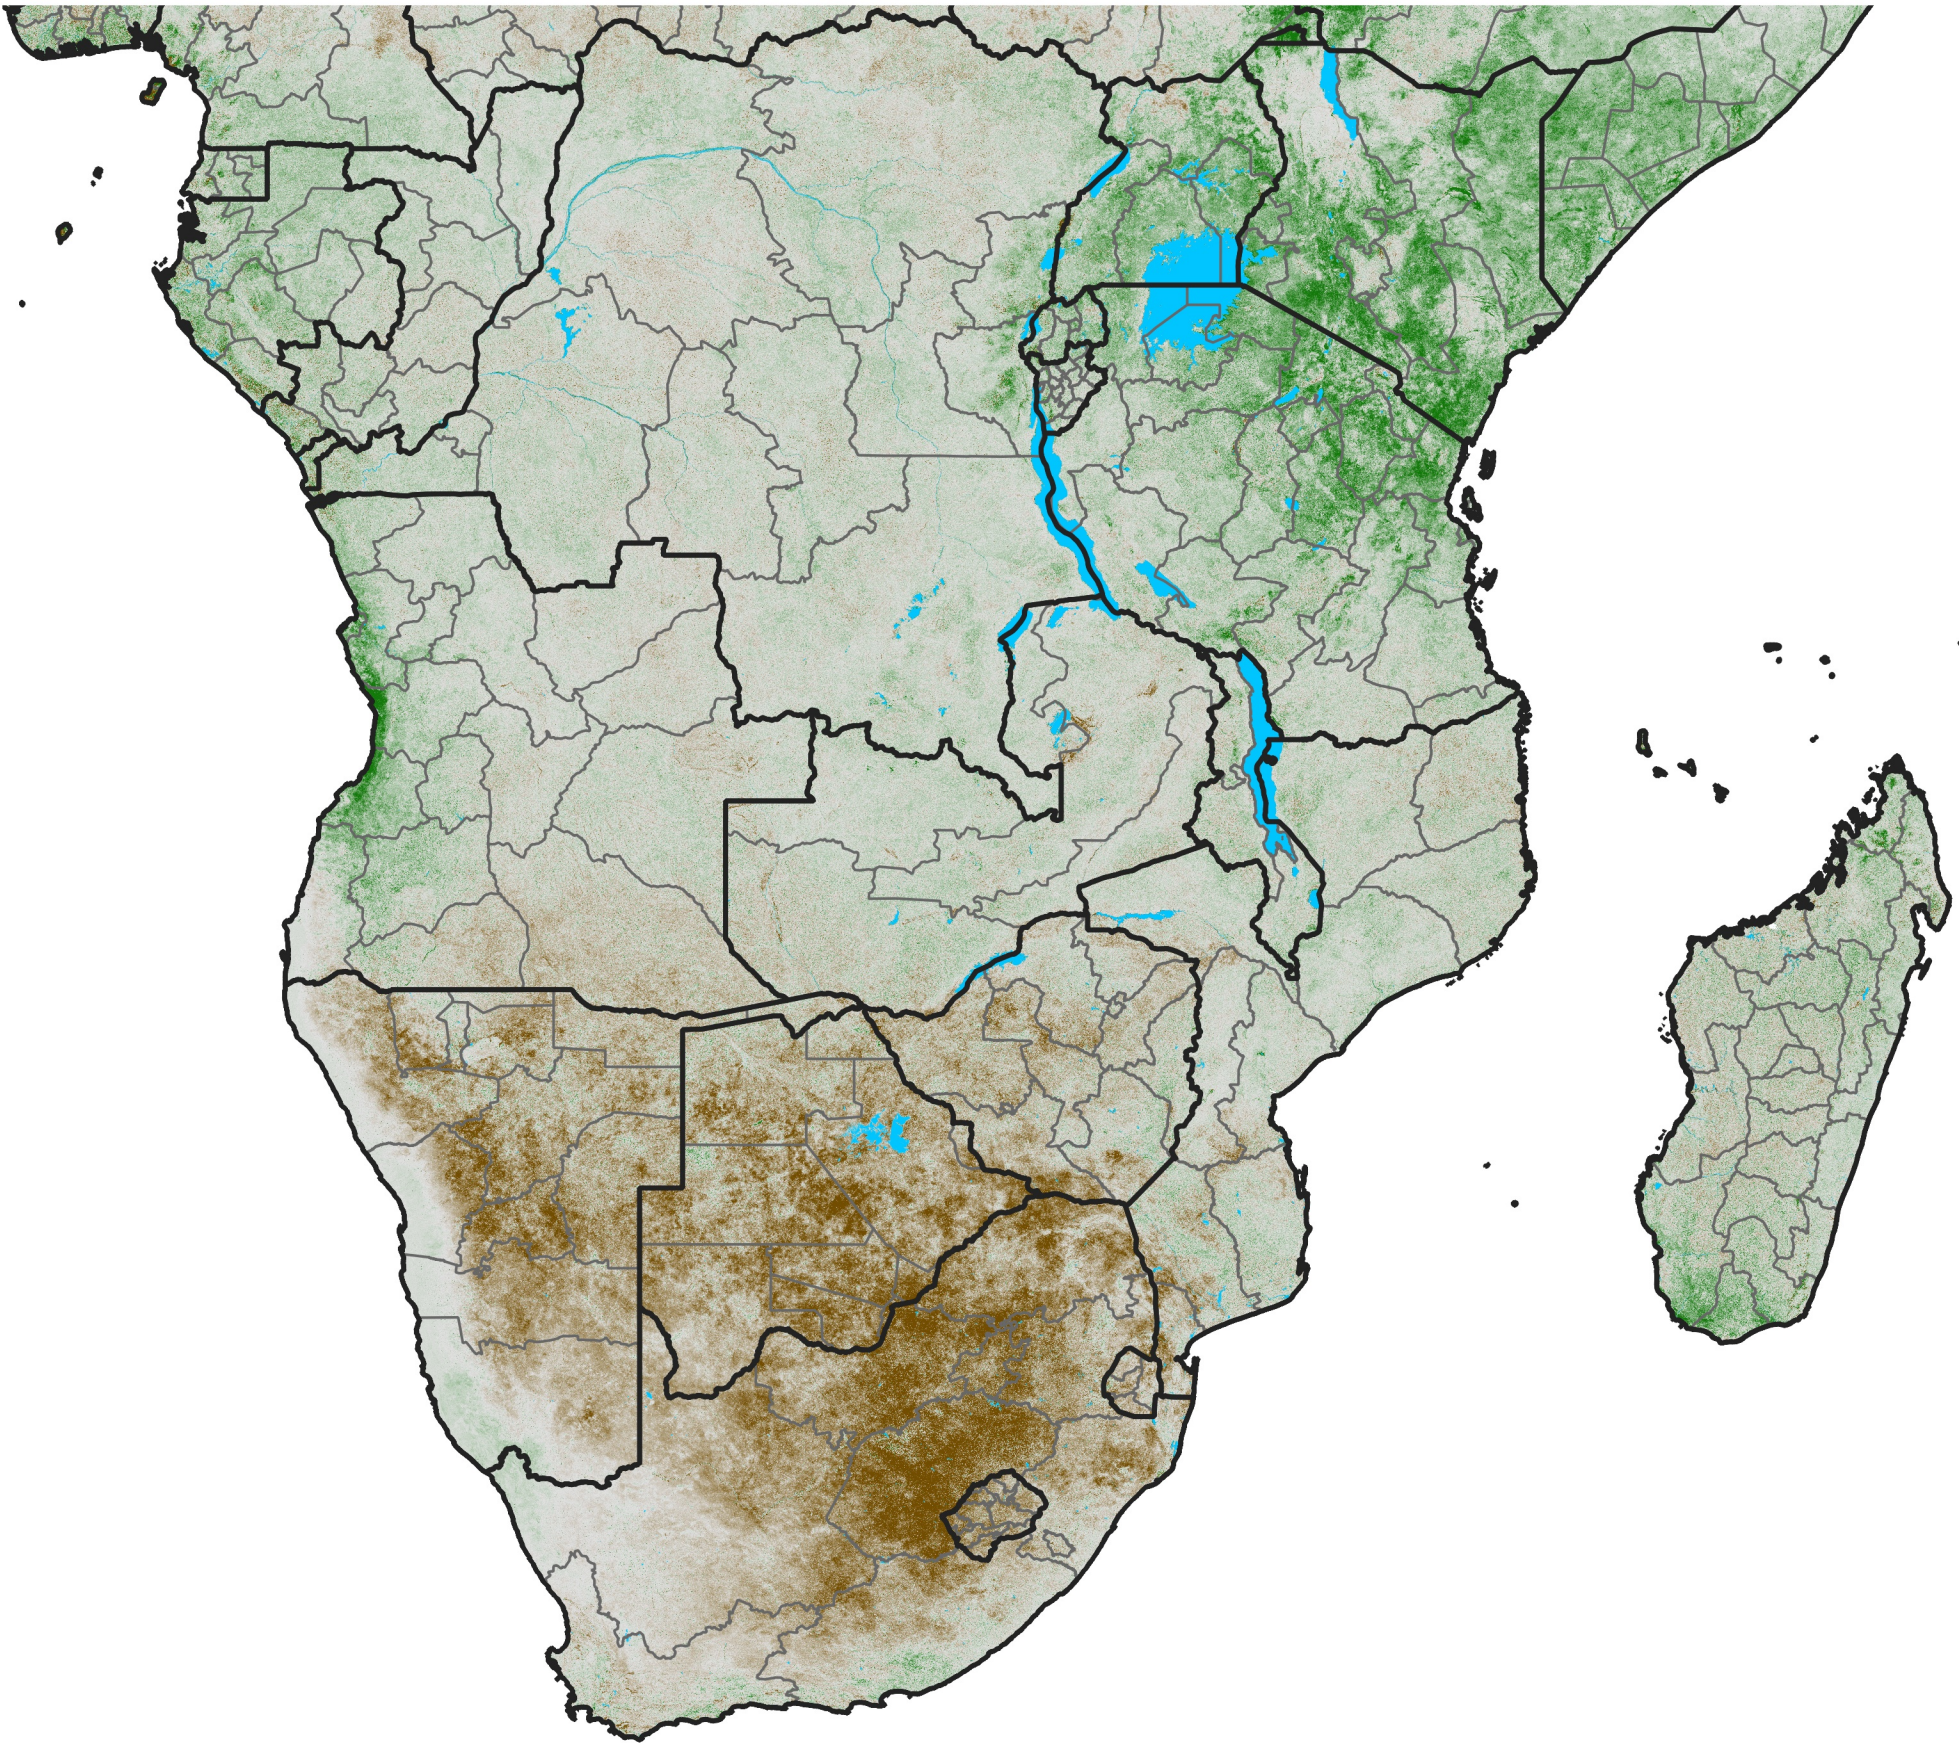

# Southern Africa NDVI Anomaly

2007 minus mean (2003 - 2022)

Period 06 / February 21 - 28, 2007

## NDVI Anomaly

< -0.3   -0.2   -0.1   -0.05   0.05   0.1   0.2   >0.3

Negative

No Difference

Positive