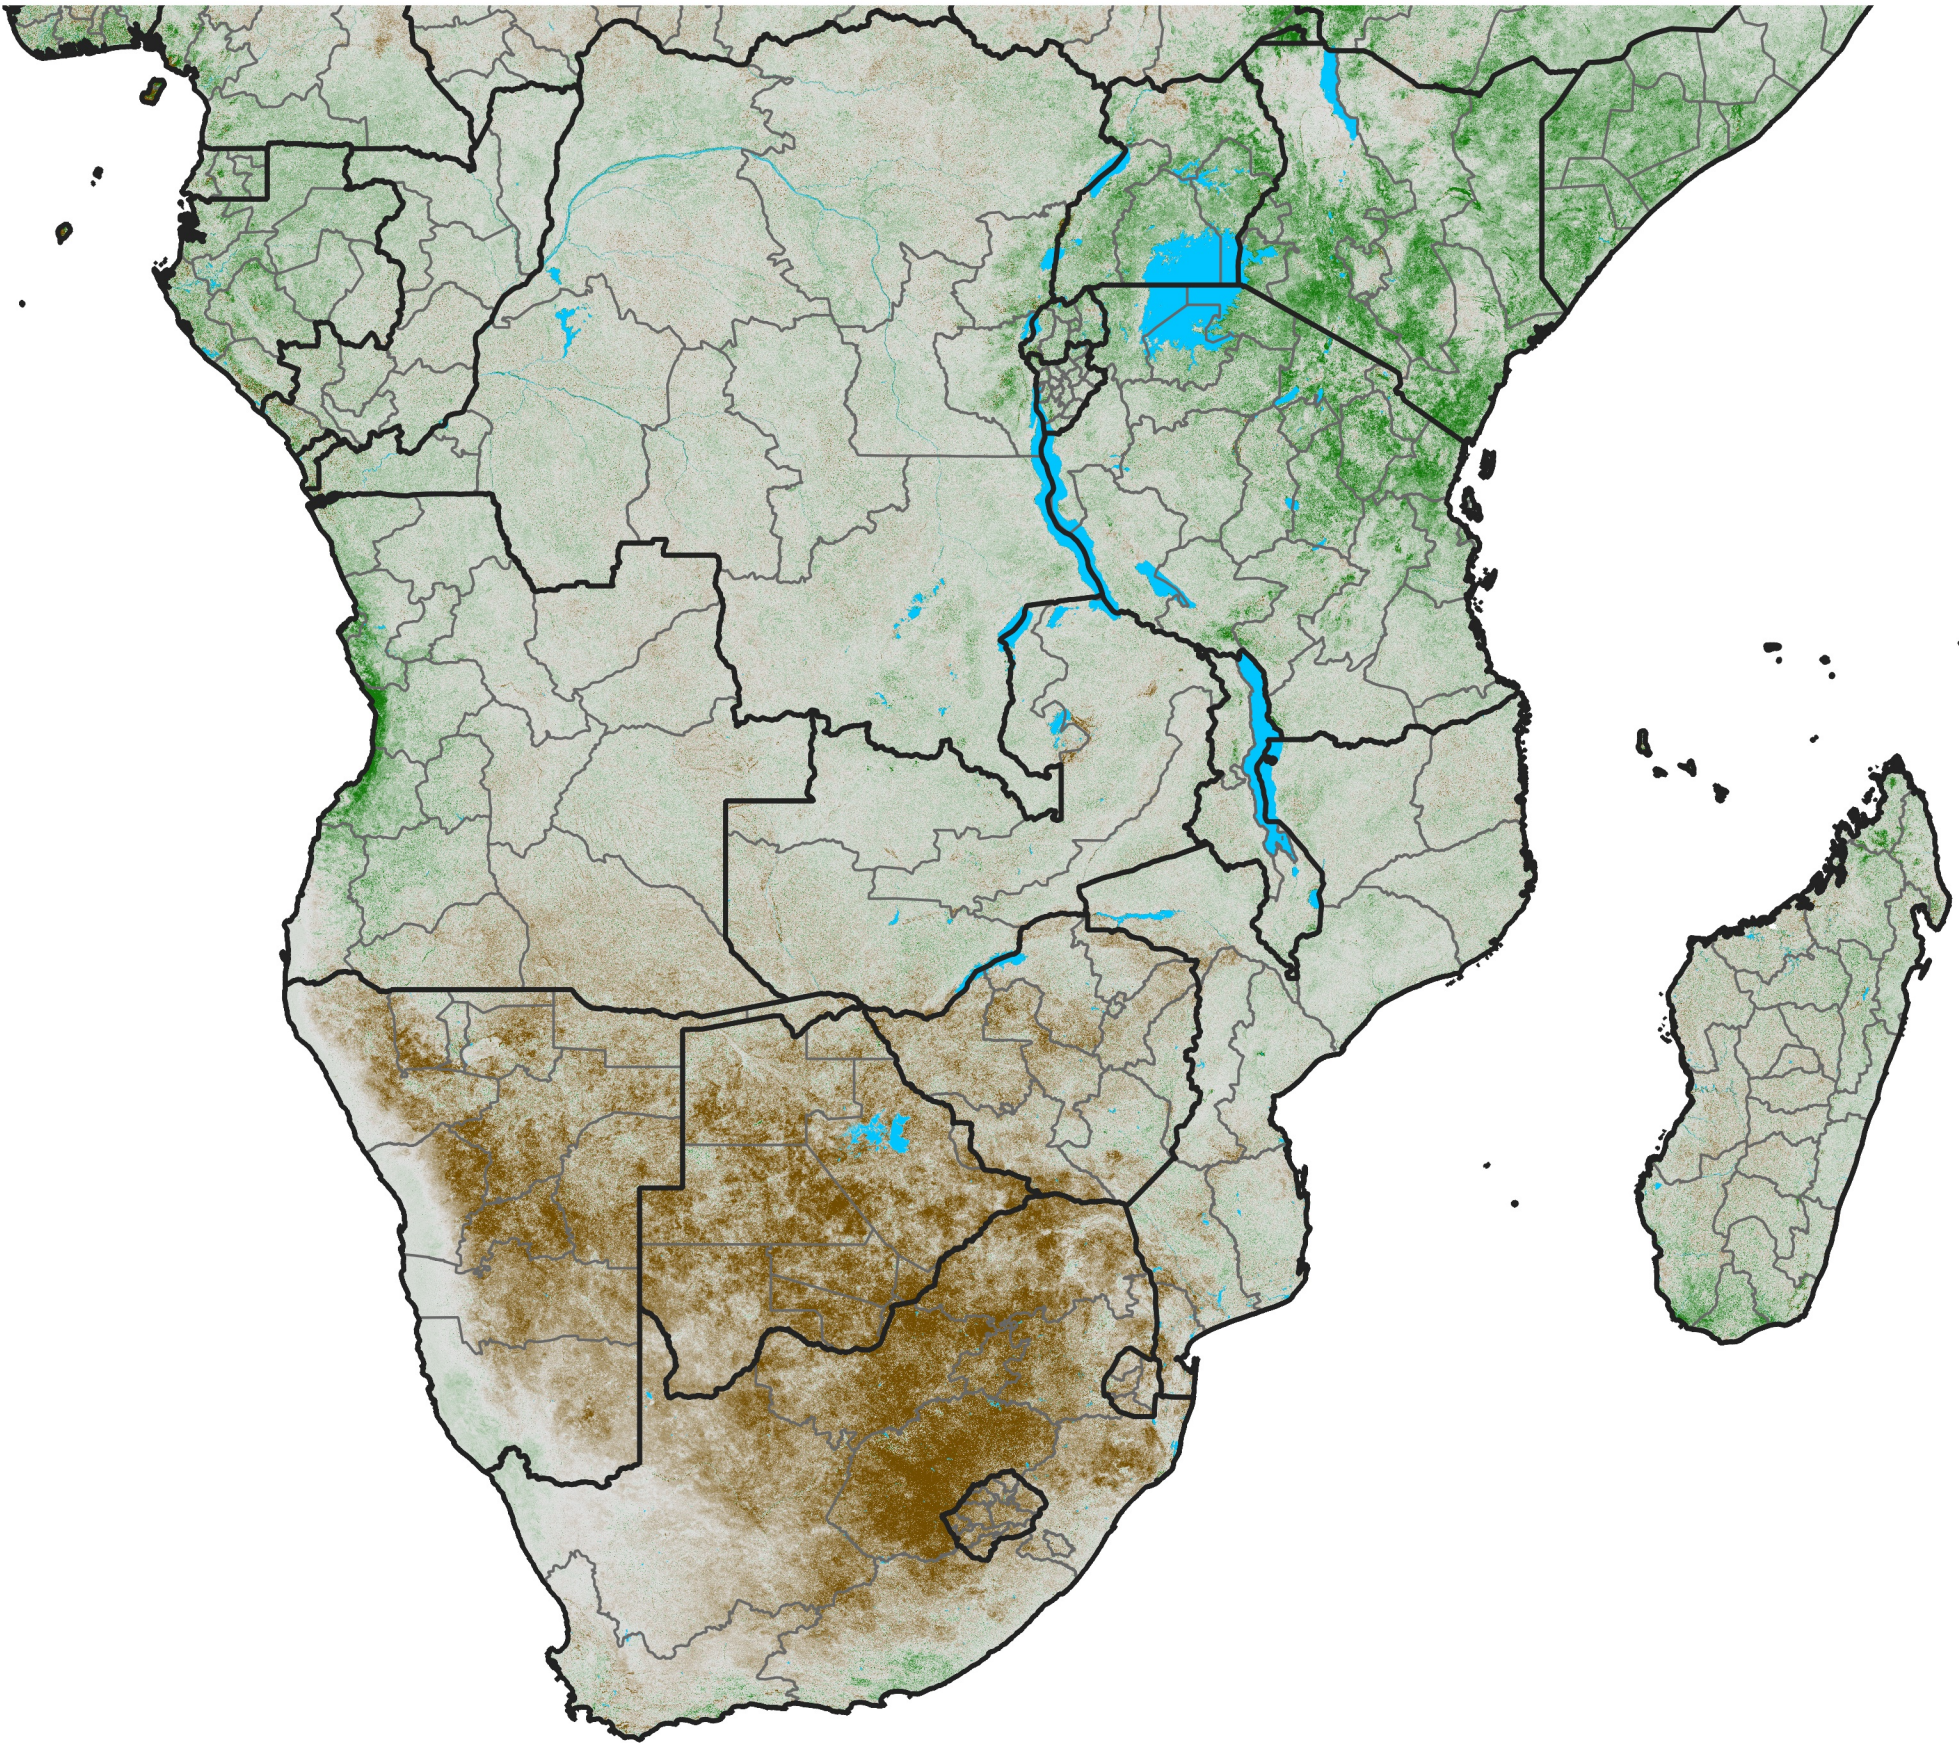

Southern Africa

NDVI Anomaly

2007 minus mean (2003 - 2022)

Period 07 / March 01 - 10, 2007

NDVI Anomaly

<math>< -0.3</math> -0.2 -0.1 -0.05 0.05 0.1 0.2 > 0.3

Negative

No Difference