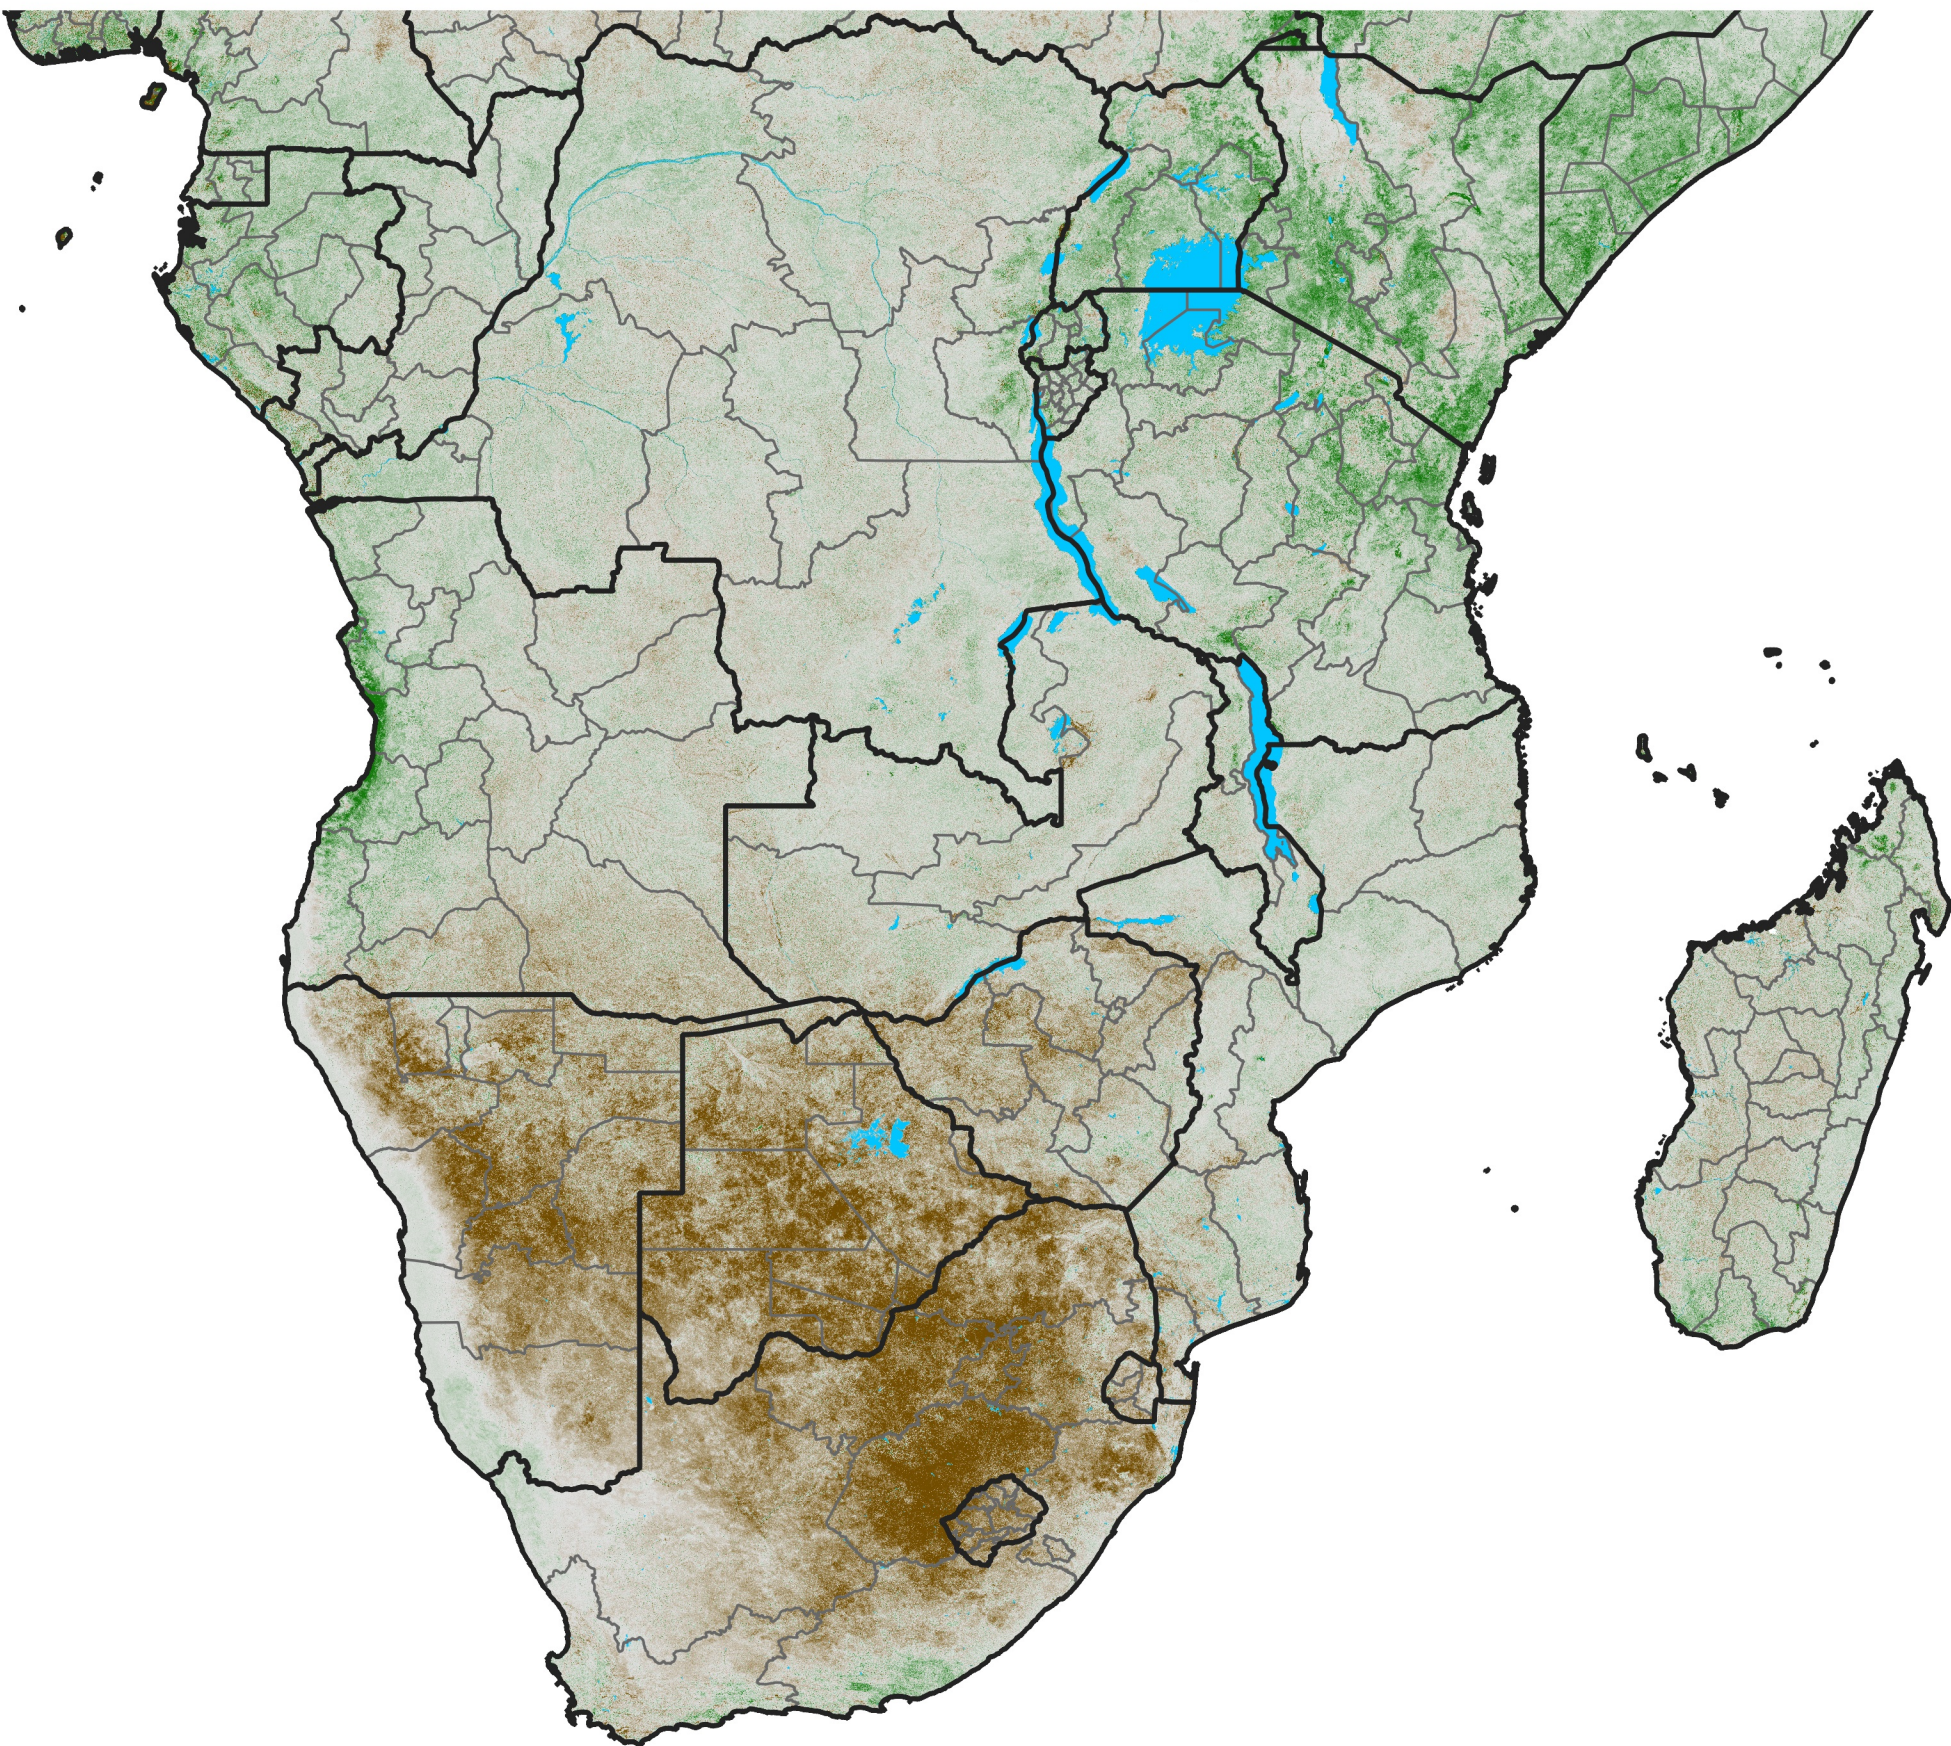

Southern Africa

NDVI Anomaly

2007 minus mean (2003 - 2022)

Period 08 / March 11 - 20, 2007

NDVI Anomaly

< -0.3 -0.2 -0.1 -0.05 0.05 0.1 0.2 >0.3

Negative

No Difference