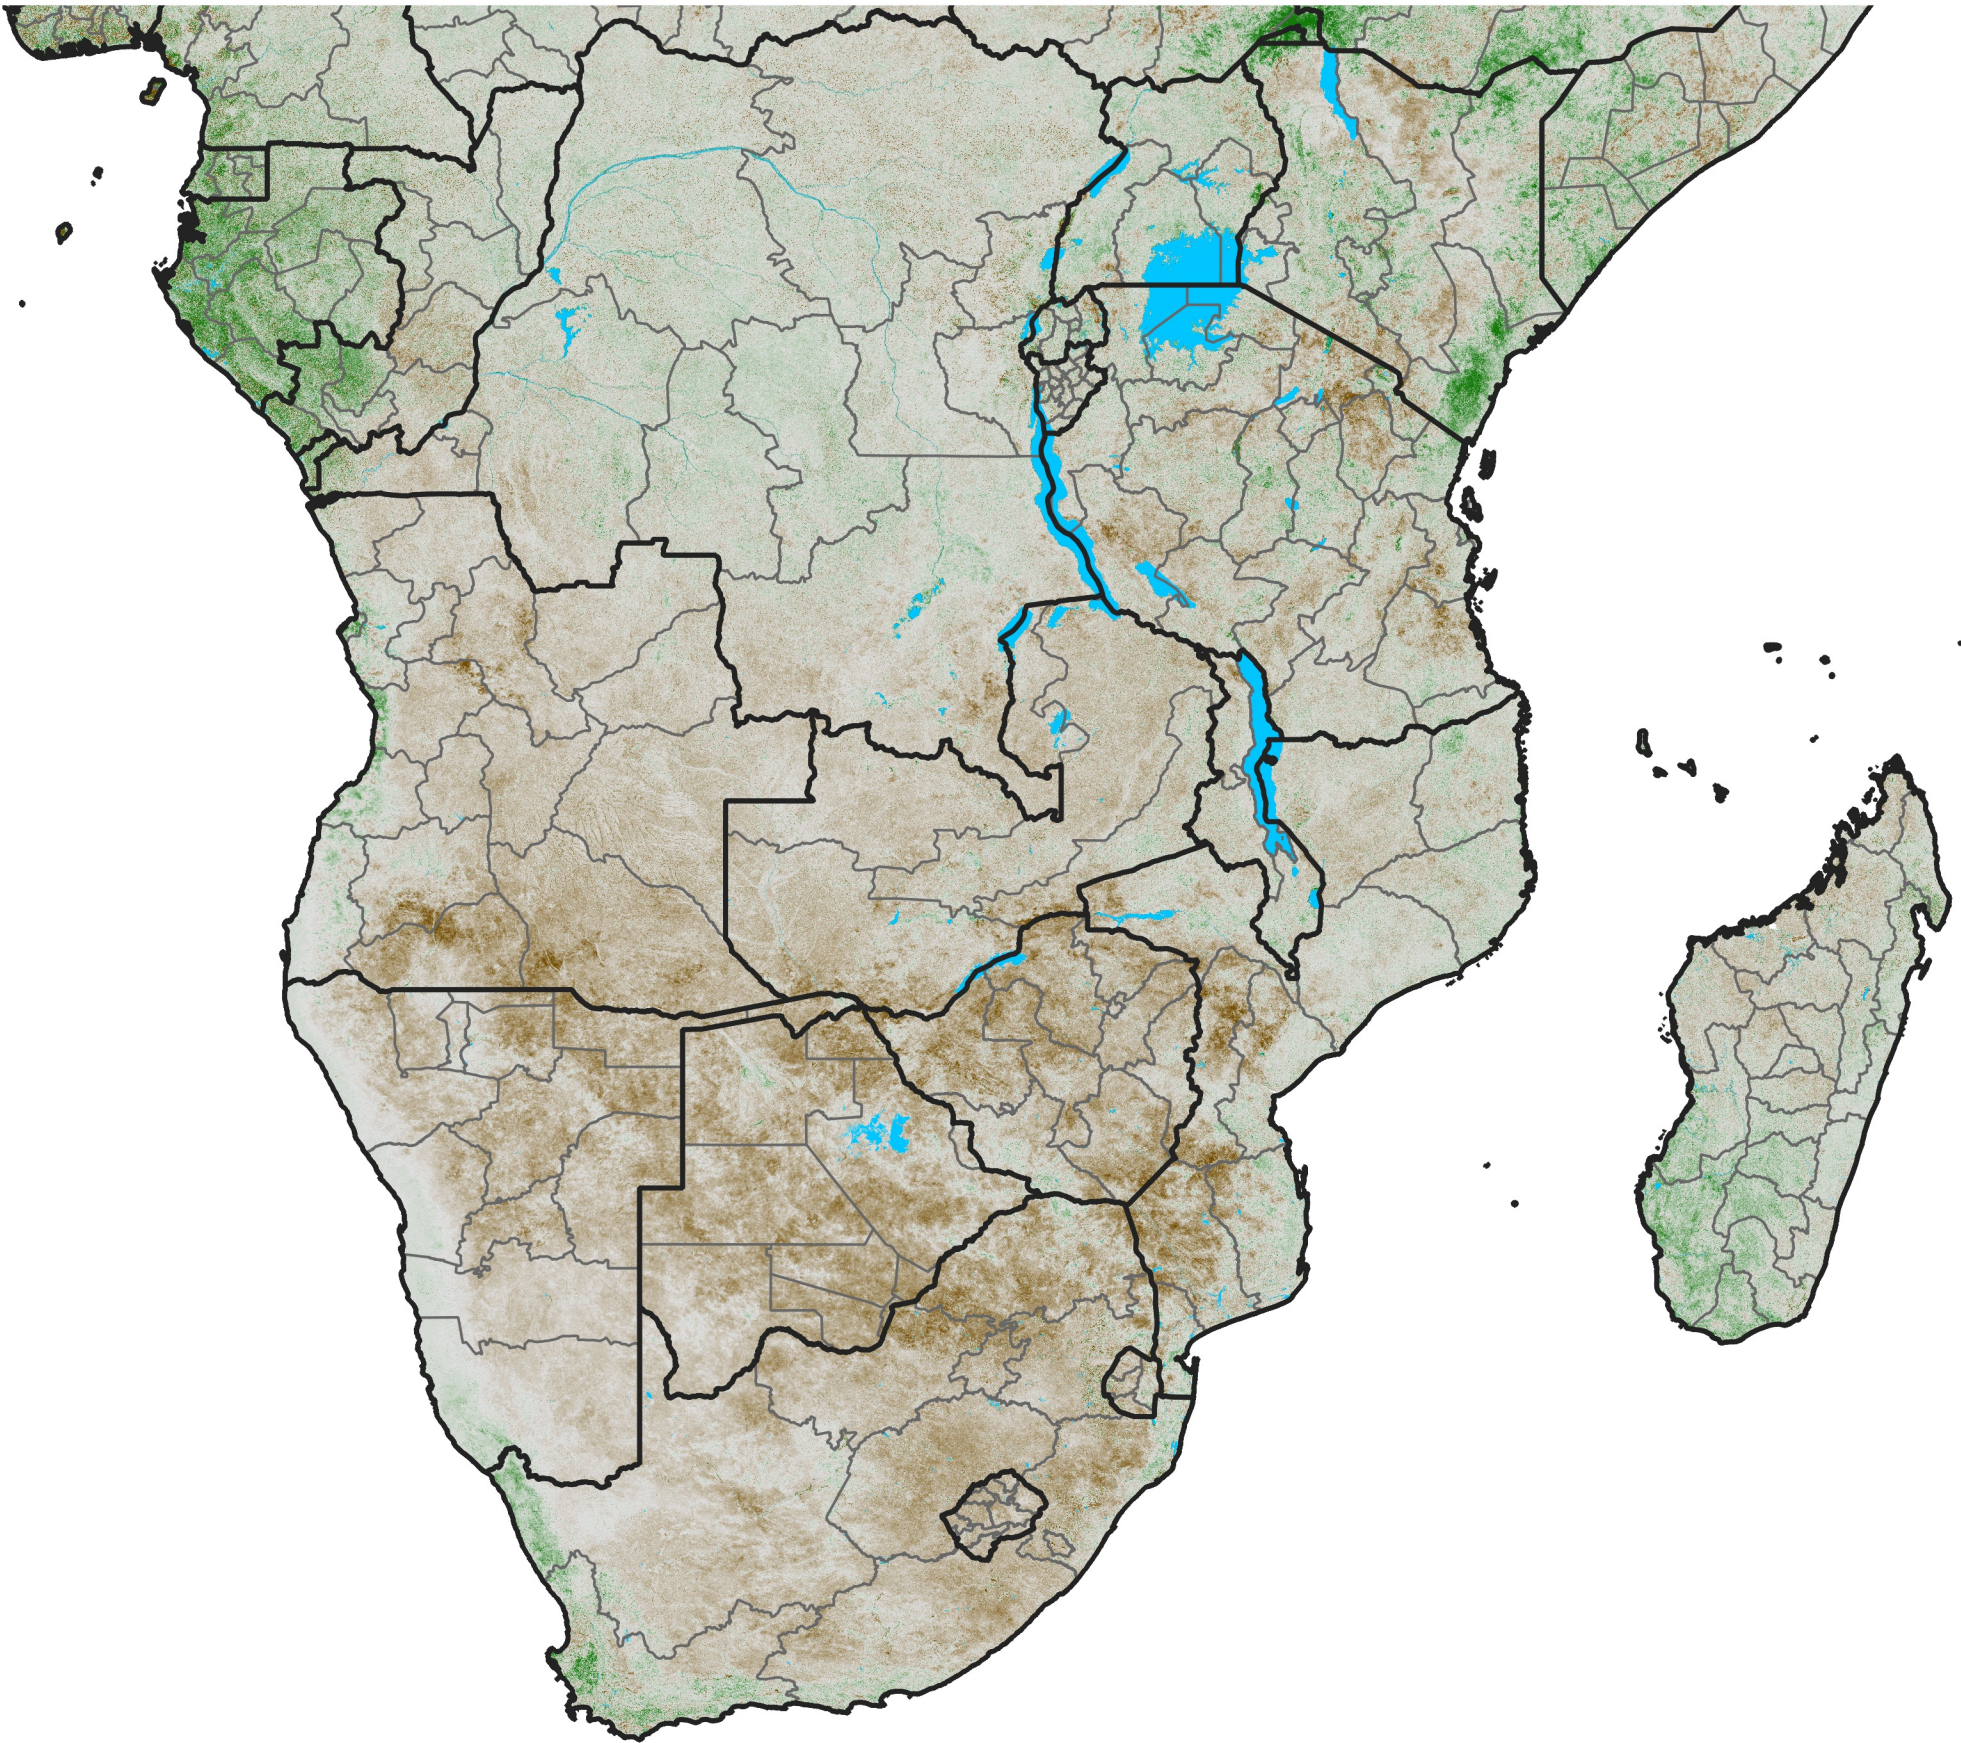

# Southern Africa

## NDVI Anomaly

2007 minus mean (2003 - 2022)

Period 16 / June 01 - 10, 2007

### NDVI Anomaly

< -0.3   -0.2   -0.1   -0.05   0.05   0.1   0.2   >0.3

Negative

No Difference

Positive