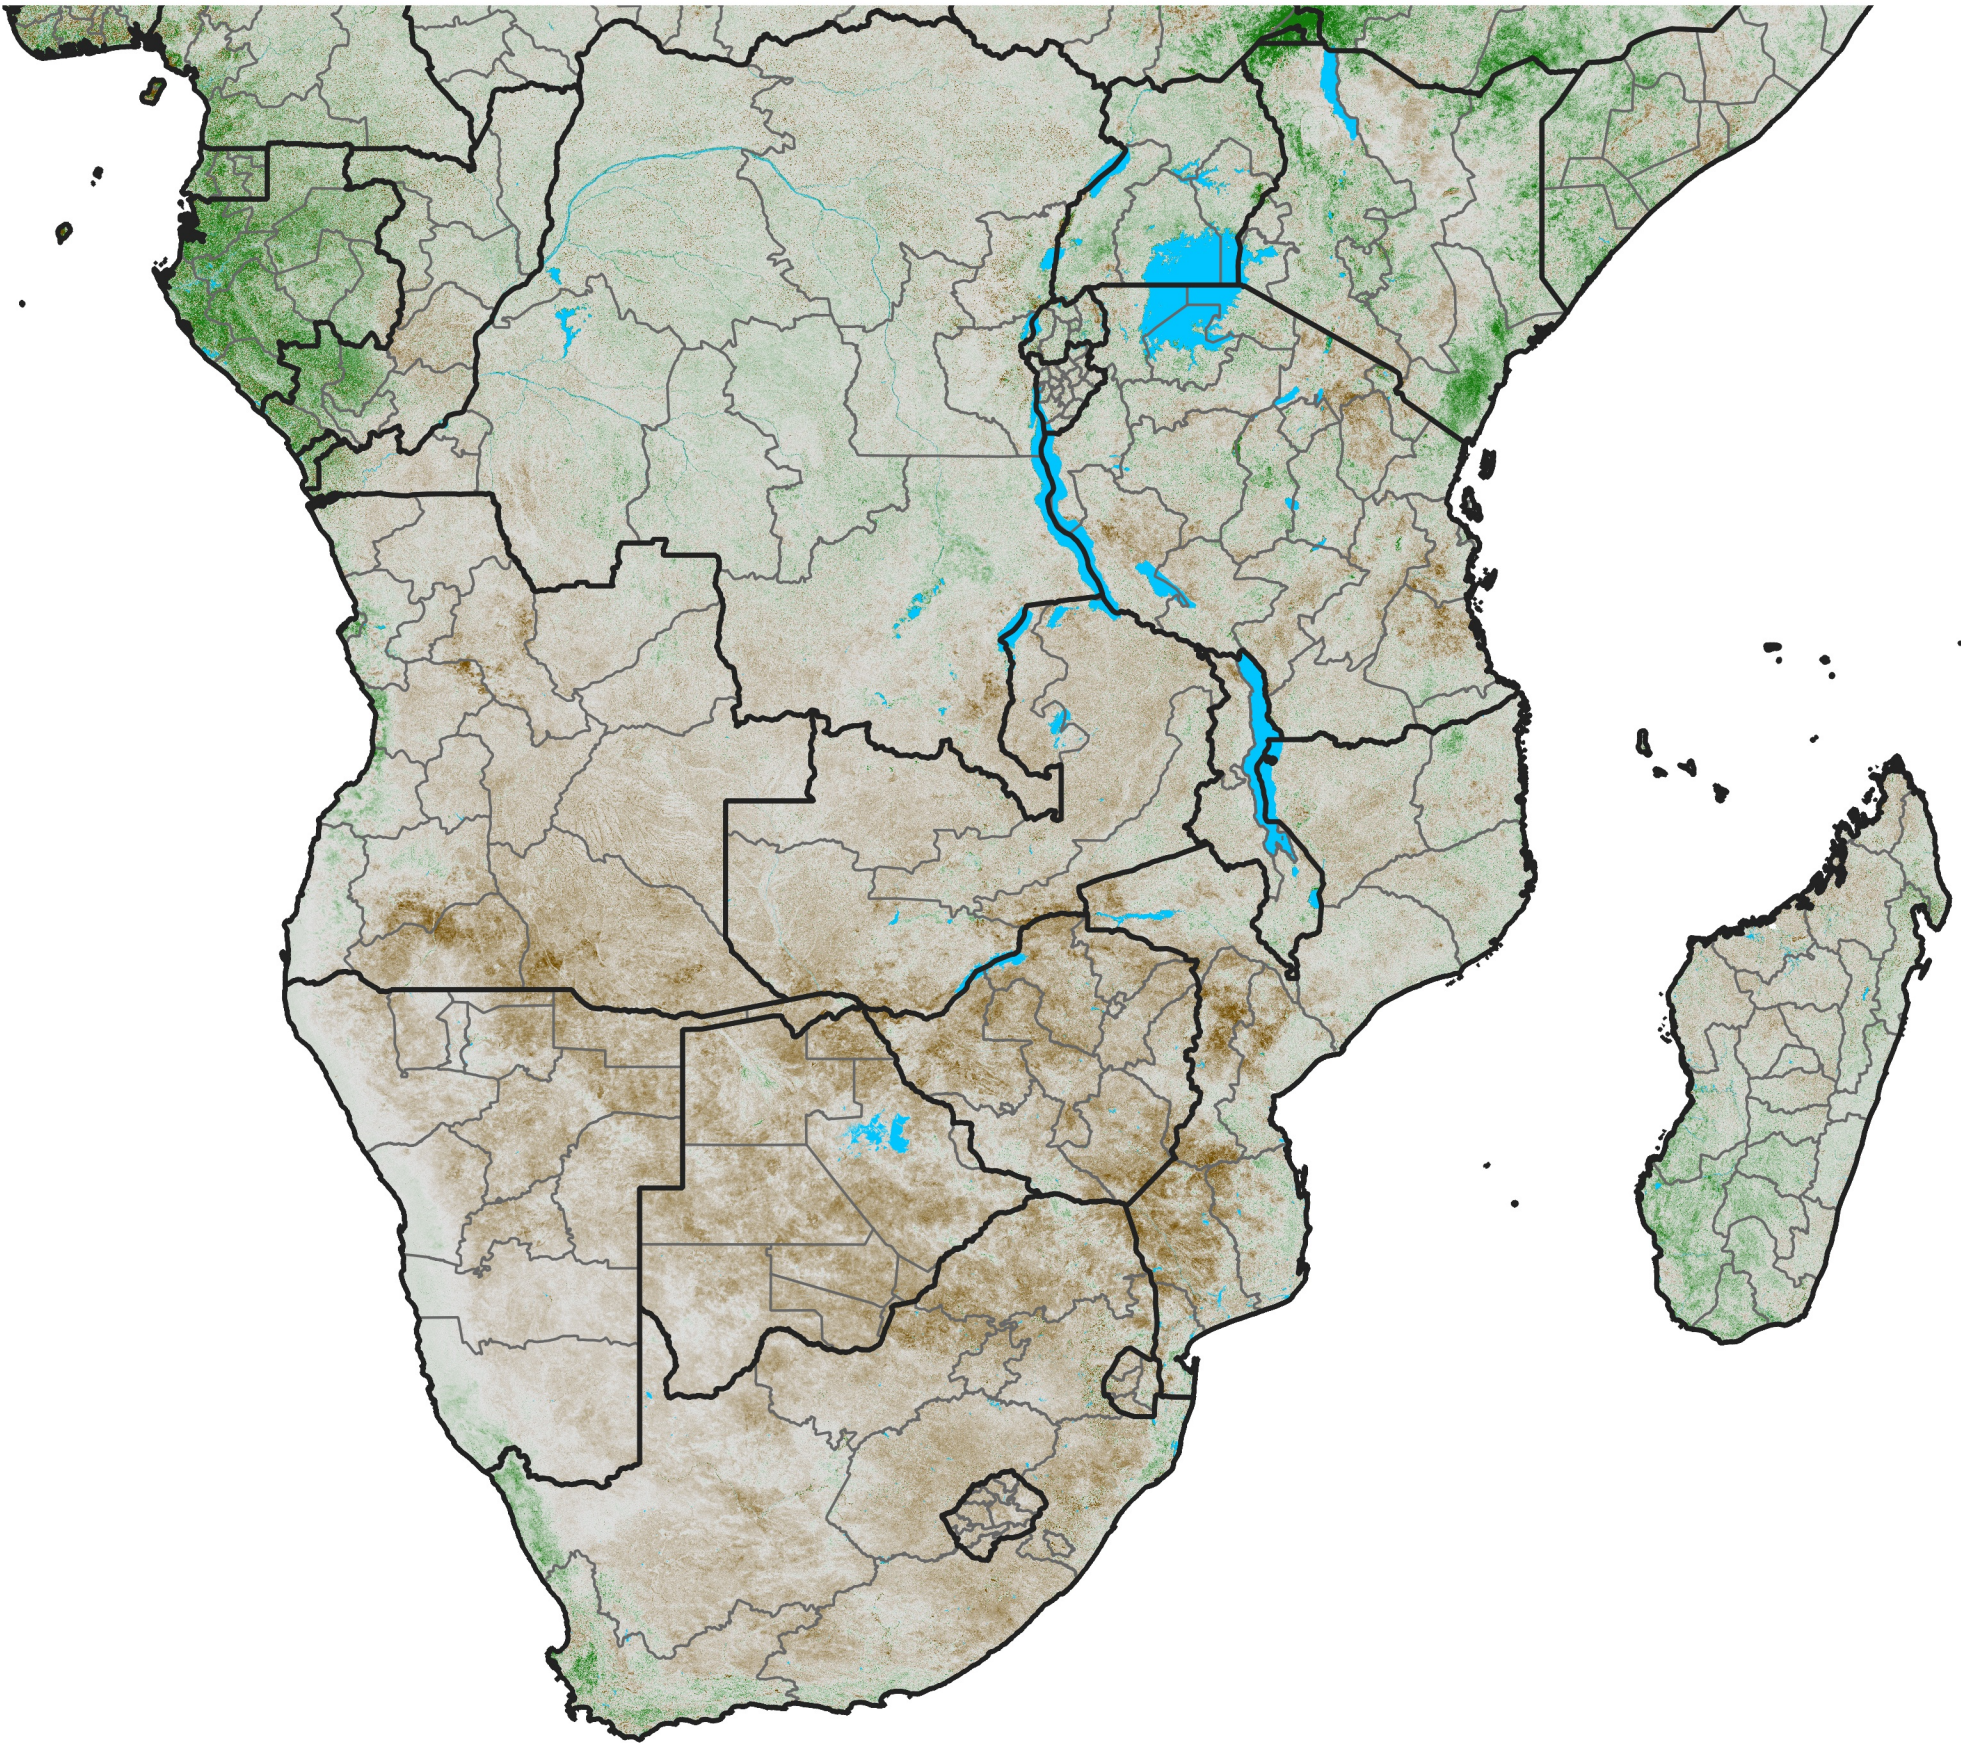

# Southern Africa

## NDVI Anomaly

2007 minus mean (2003 - 2022)

Period 17 / June 11 - 20, 2007

### NDVI Anomaly

< -0.3   -0.2   -0.1   -0.05   0.05   0.1   0.2   >0.3

Negative

No Difference

Positive