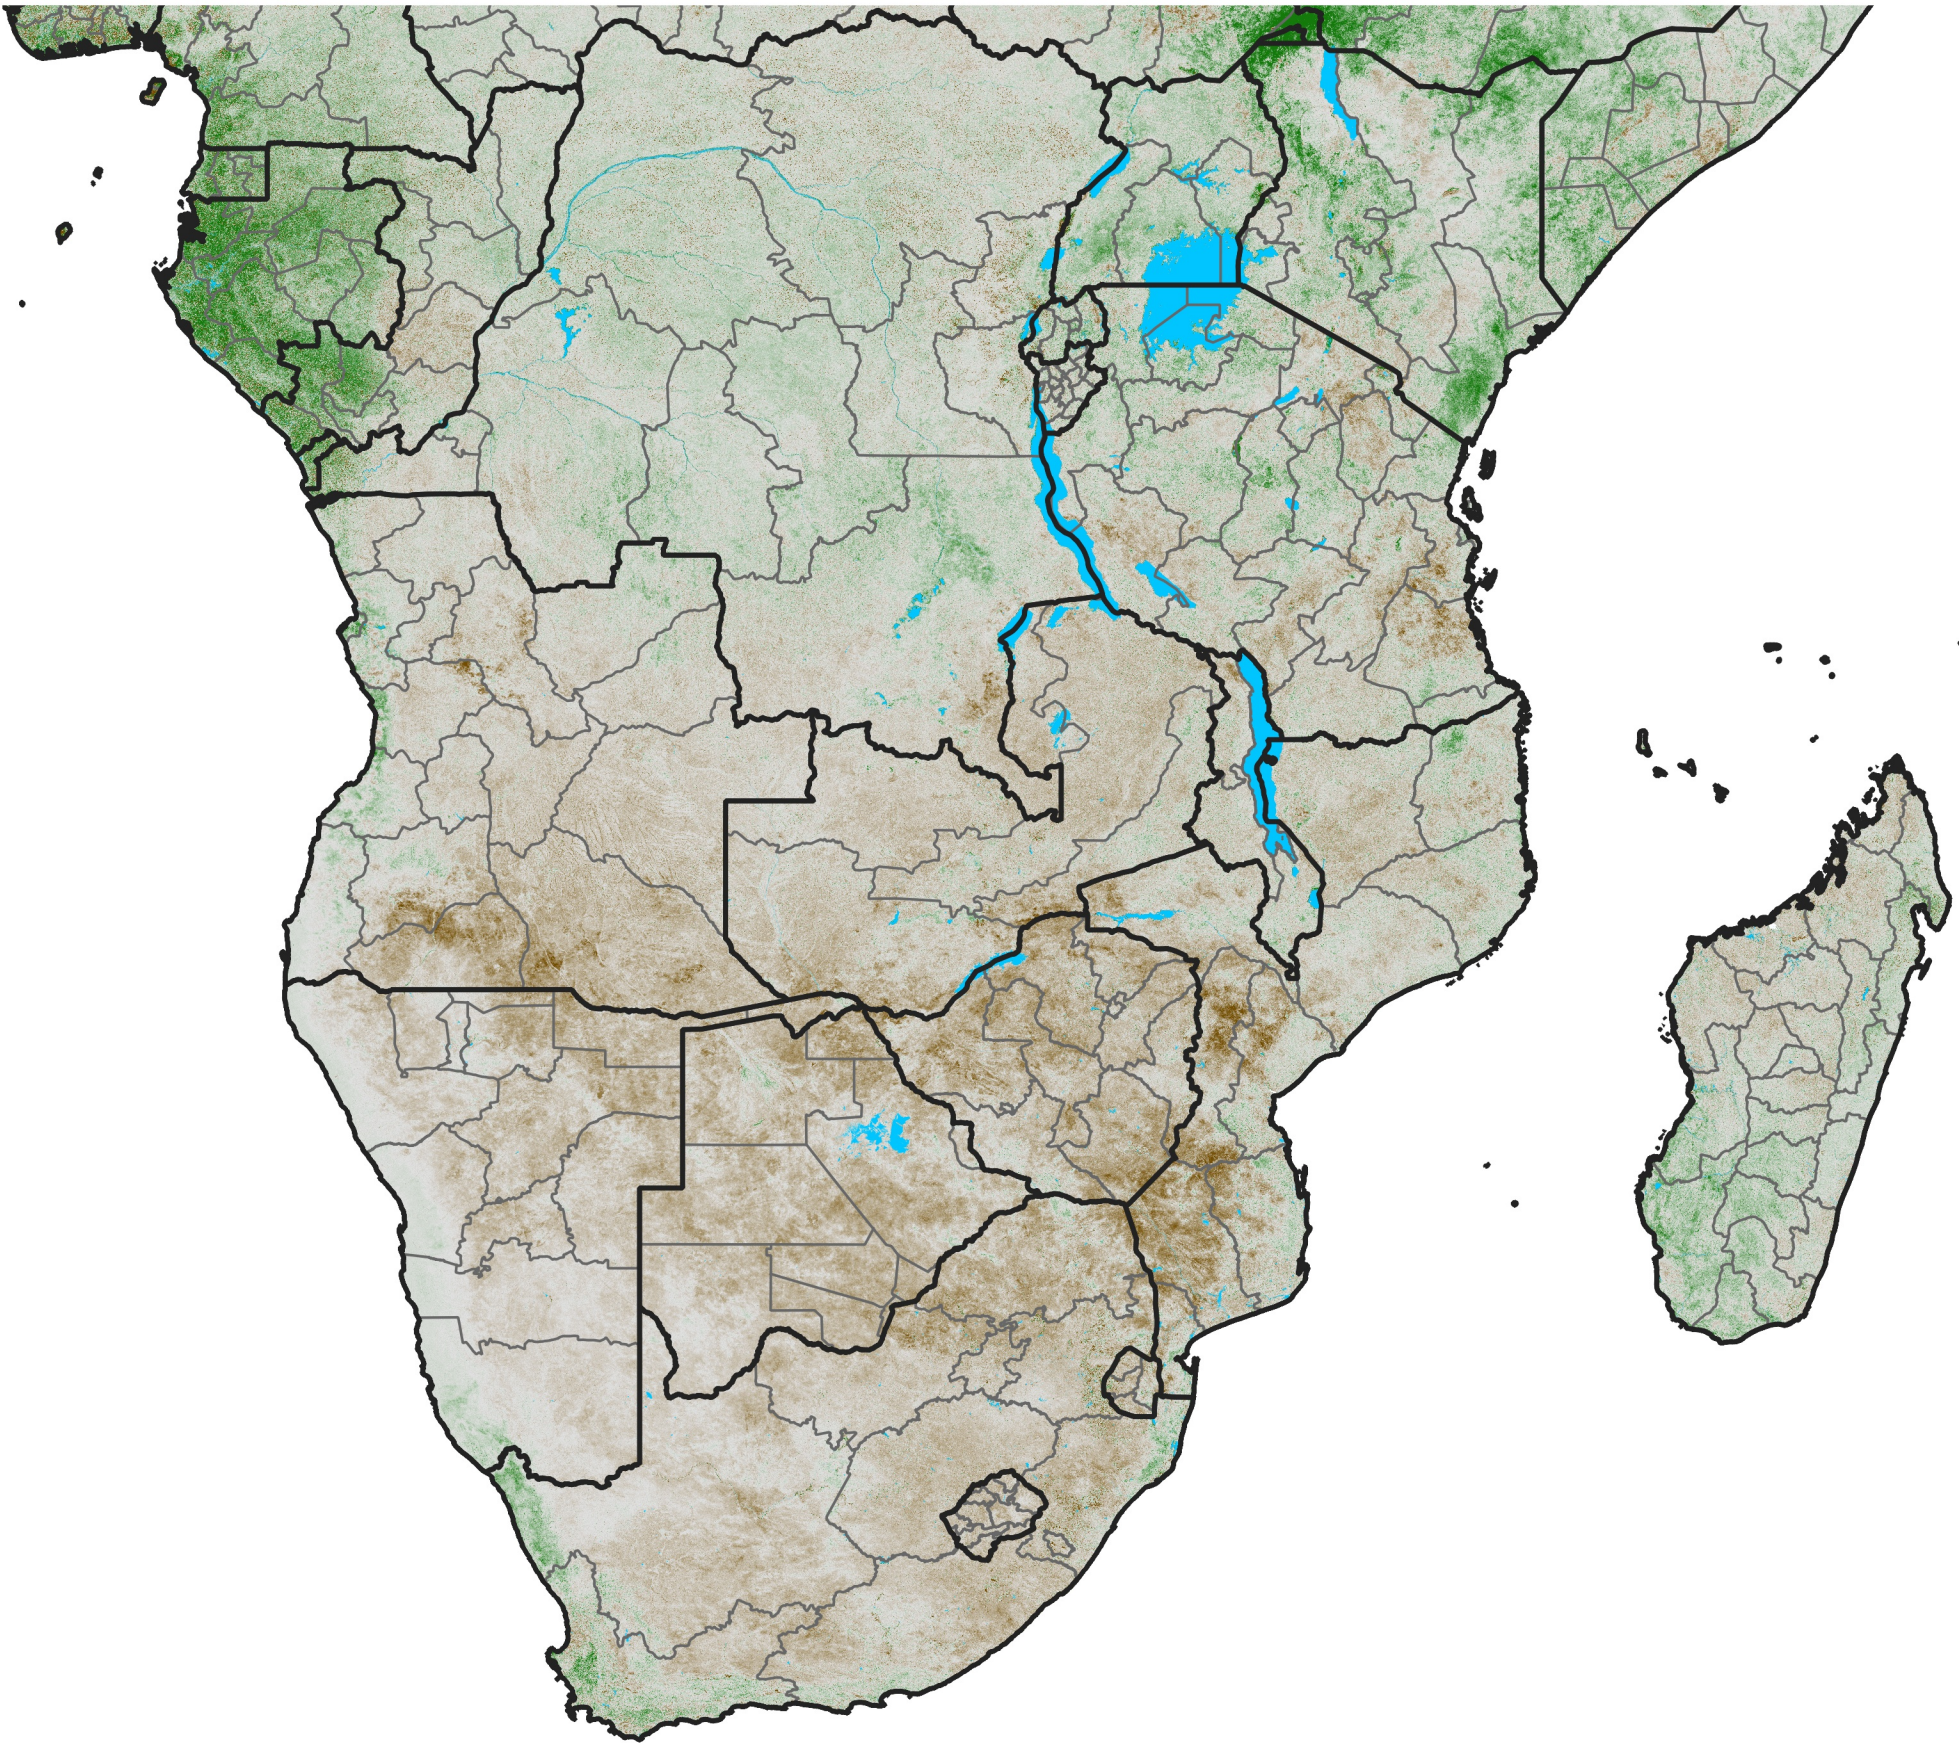

# Southern Africa

## NDVI Anomaly

2007 minus mean (2003 - 2022)

Period 18 / June 21 - 30, 2007

### NDVI Anomaly

< -0.3   -0.2   -0.1   -0.05   0.05   0.1   0.2   >0.3

Negative

No Difference

Positive