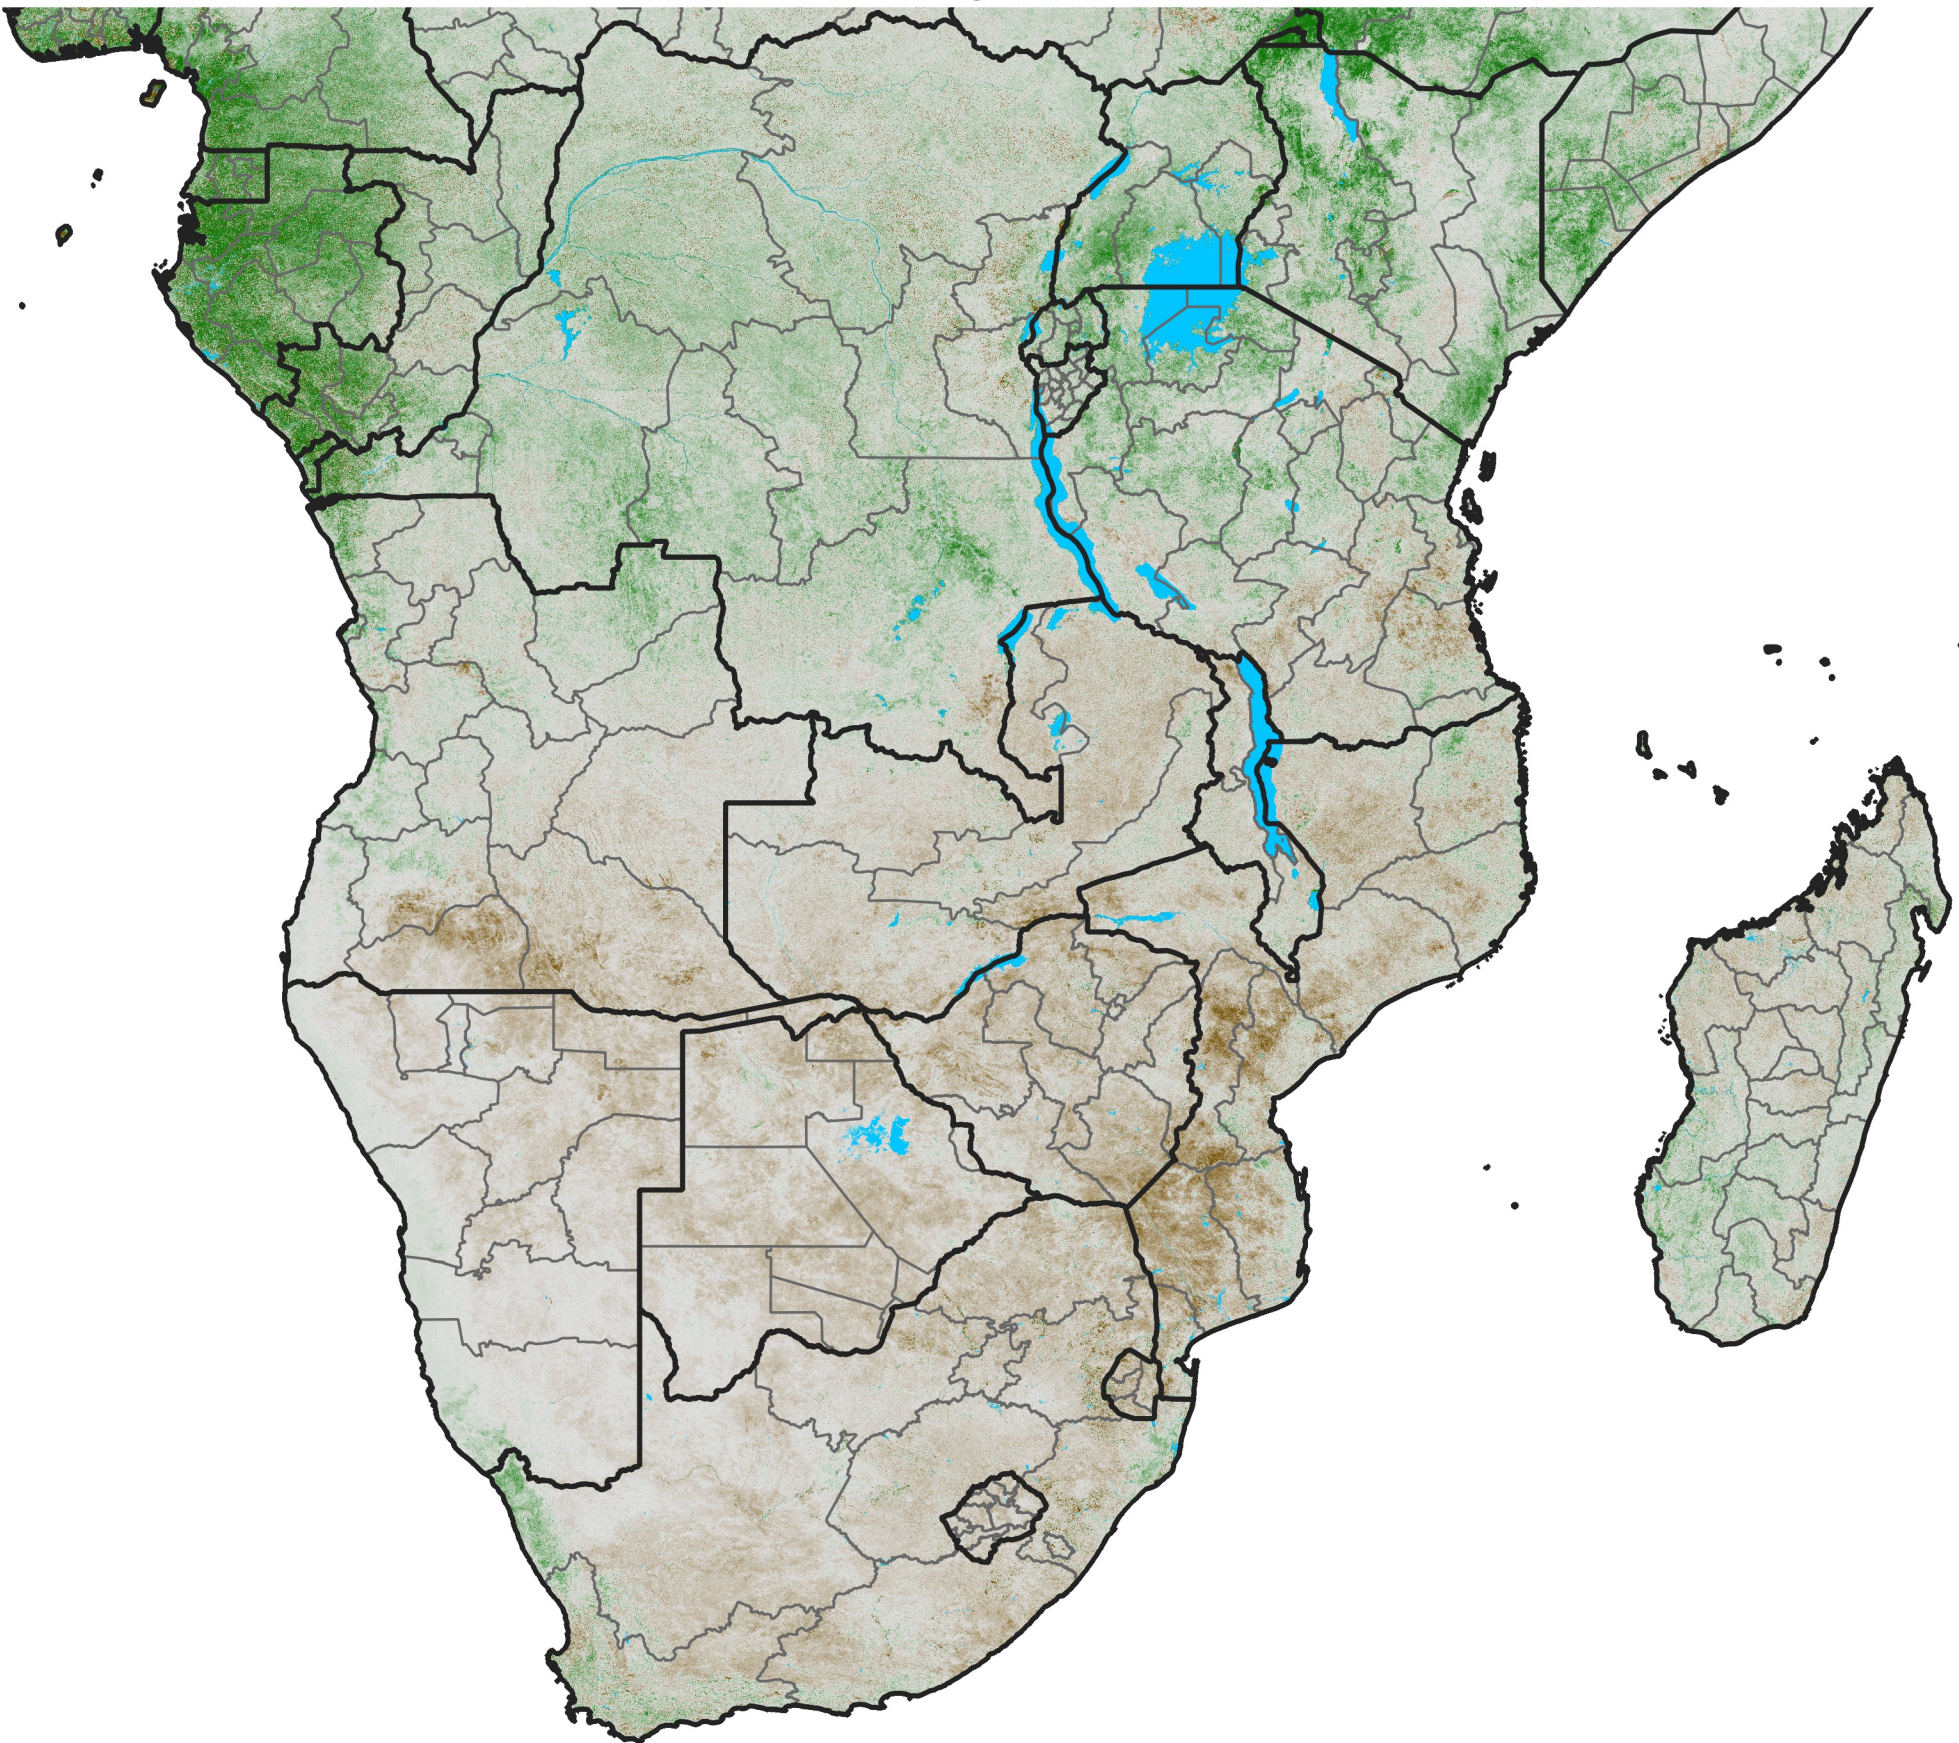

# Southern Africa

## NDVI Anomaly

2007 minus mean (2003 - 2022)

Period 21 / July 21 - 31, 2007

### NDVI Anomaly

< -0.3   -0.2   -0.1   -0.05   0.05   0.1   0.2   >0.3

Negative

No Difference

Positive