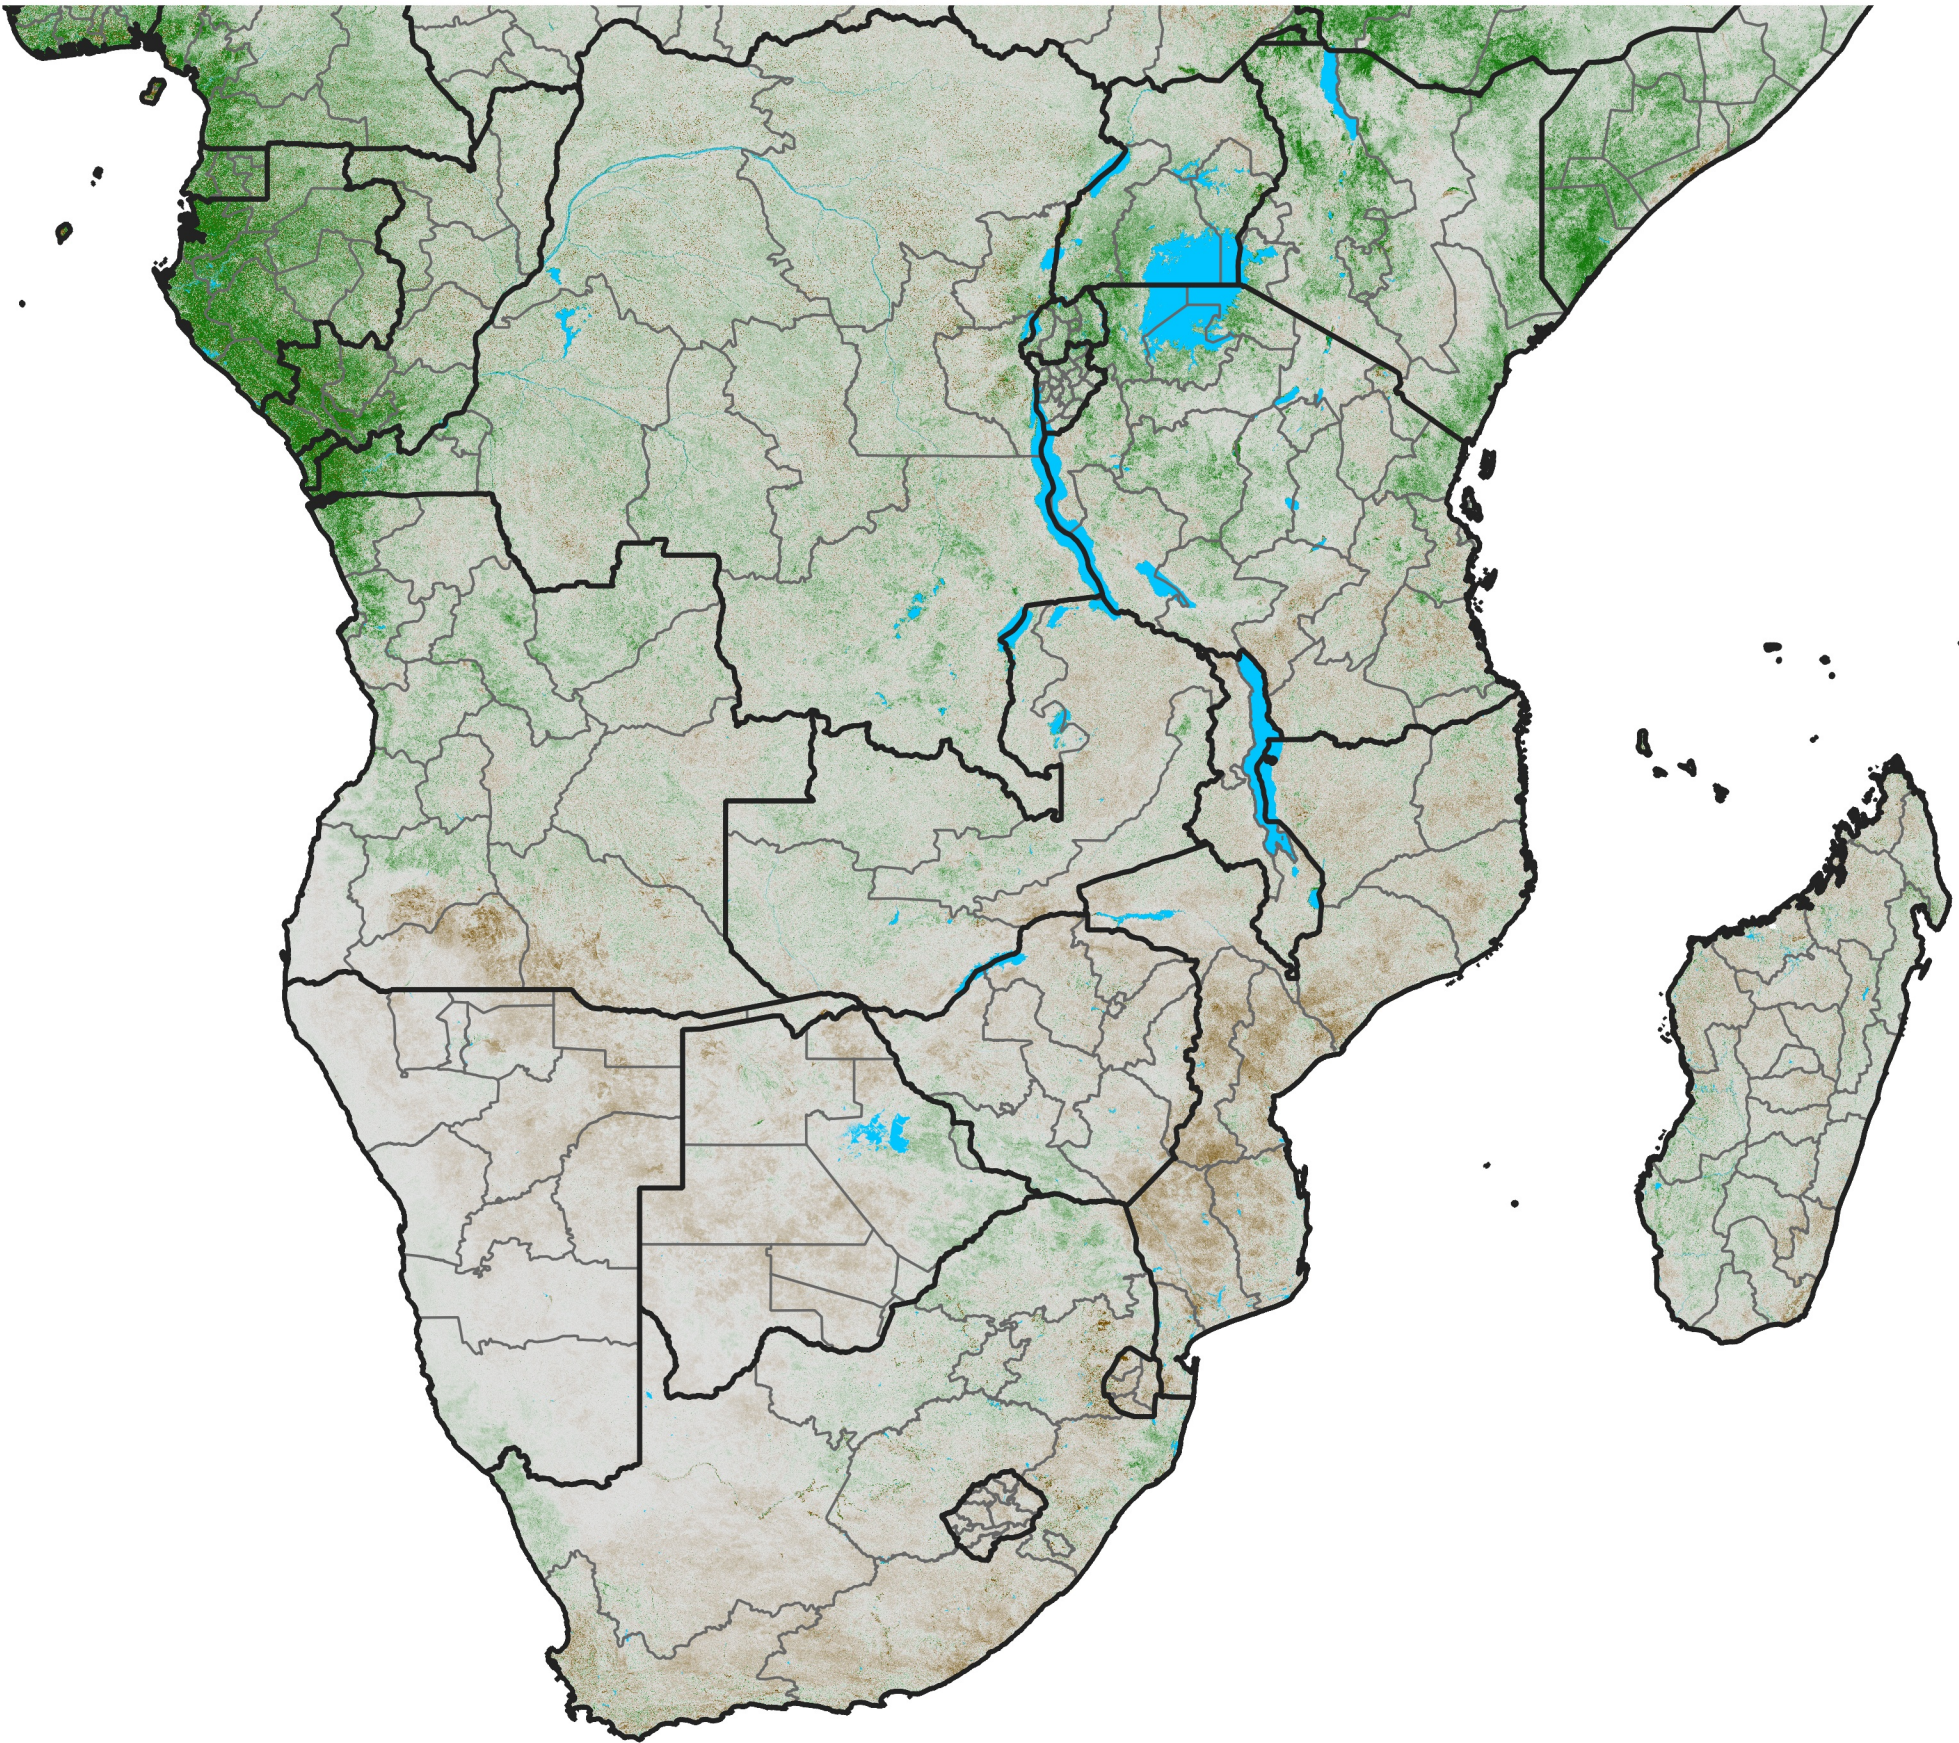

Southern Africa NDVI Anomaly

2007 minus mean (2003 - 2022)

Period 25 / September 01 - 10, 2007

NDVI Anomaly

< -0.3 -0.2 -0.1 -0.05 0.05 0.1 0.2 >0.3

Negative

No Difference

Positive