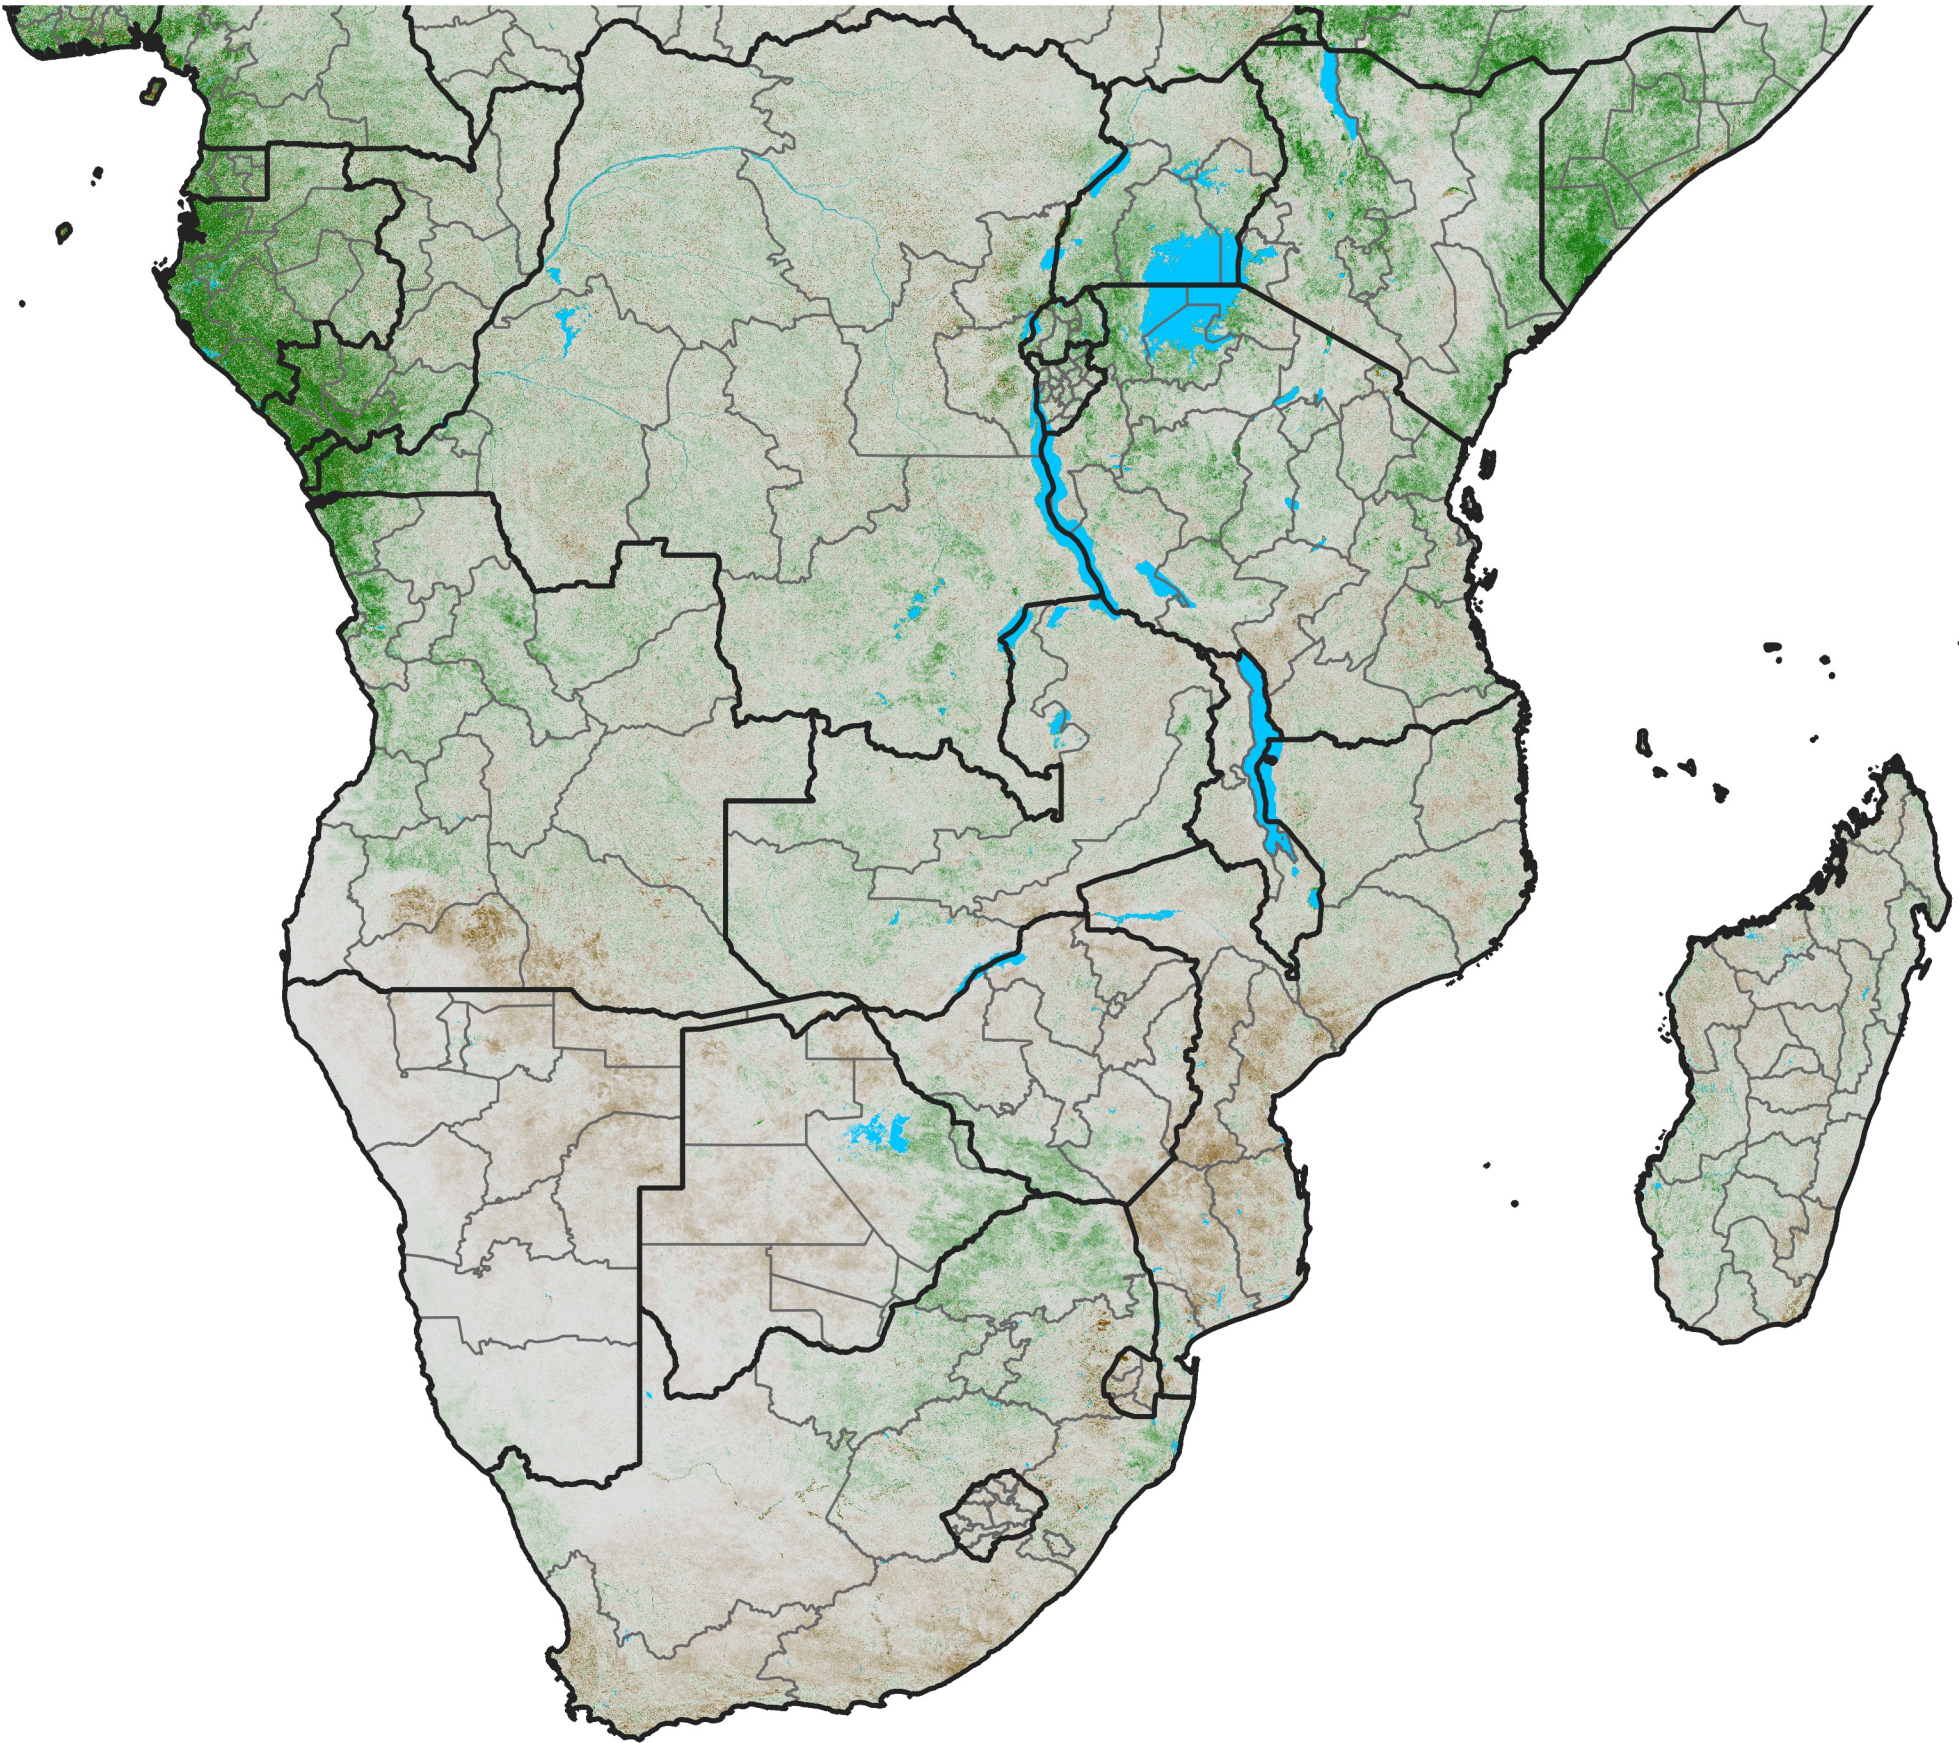

# Southern Africa NDVI Anomaly

2007 minus mean (2003 - 2022)

Period 26 / September 11 - 20, 2007

## NDVI Anomaly

< -0.3   -0.2   -0.1   -0.05   0.05   0.1   0.2   >0.3

Negative

No Difference

Positive