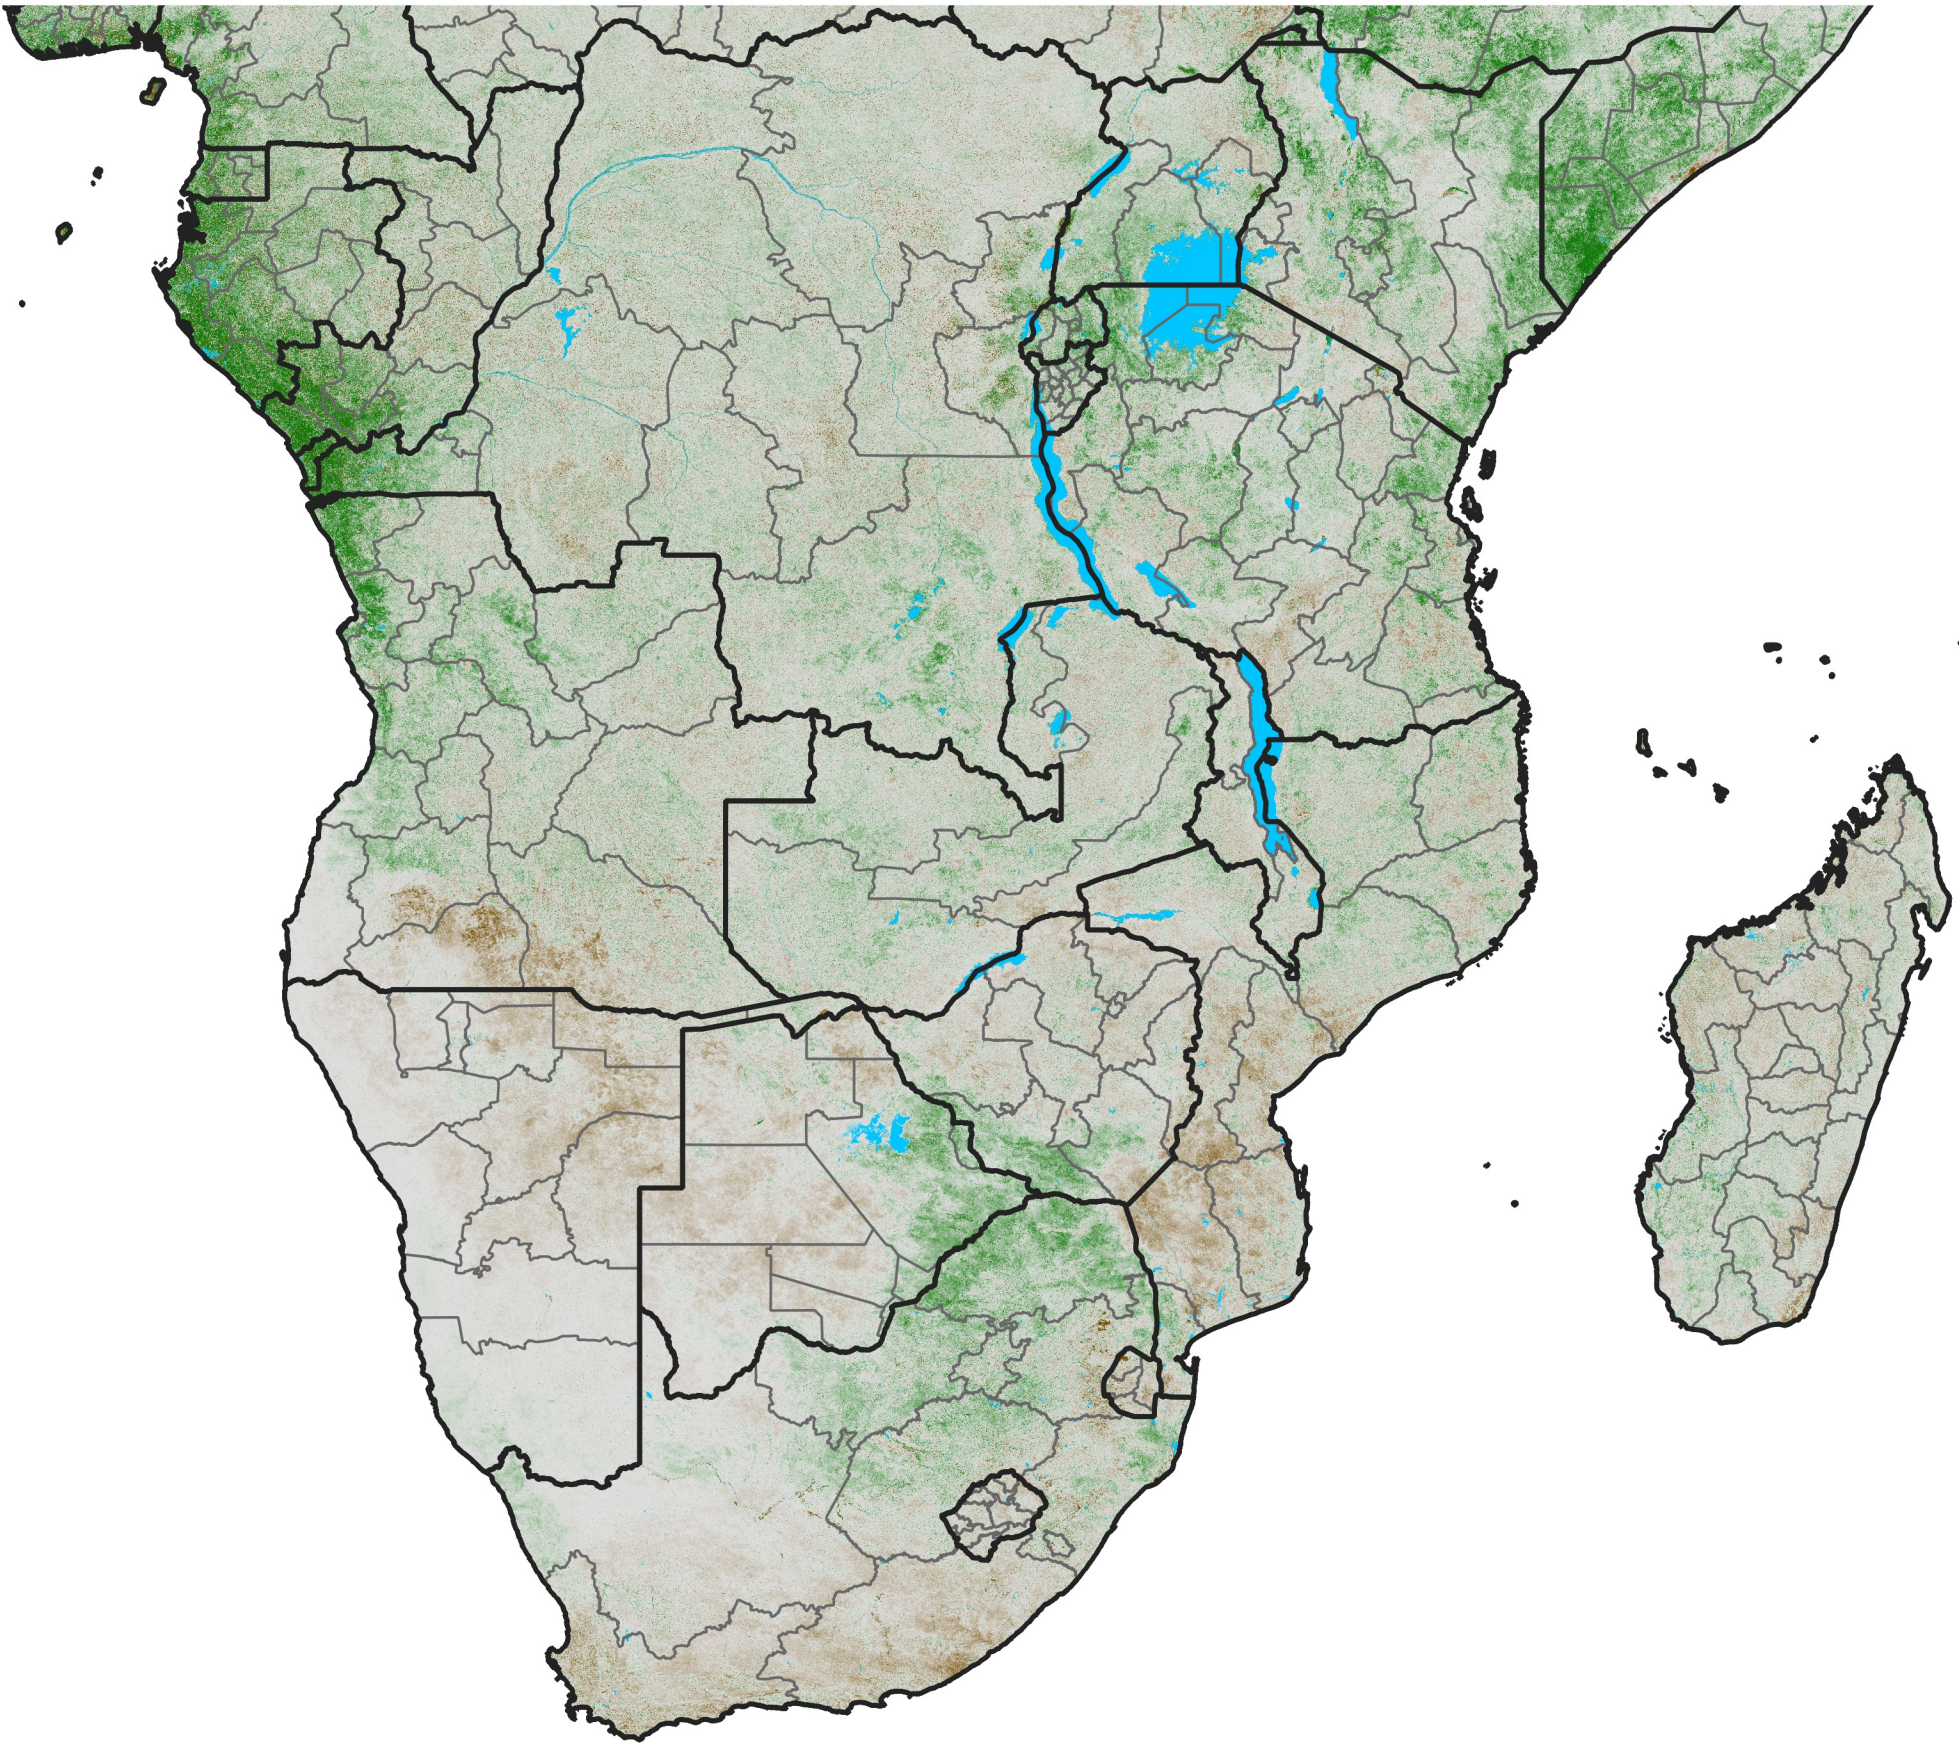

Southern Africa NDVI Anomaly

2007 minus mean (2003 - 2022)

Period 27 / September 21 - 30, 2007

NDVI Anomaly

< -0.3 -0.2 -0.1 -0.05 0.05 0.1 0.2 >0.3

Negative

No Difference

Positive