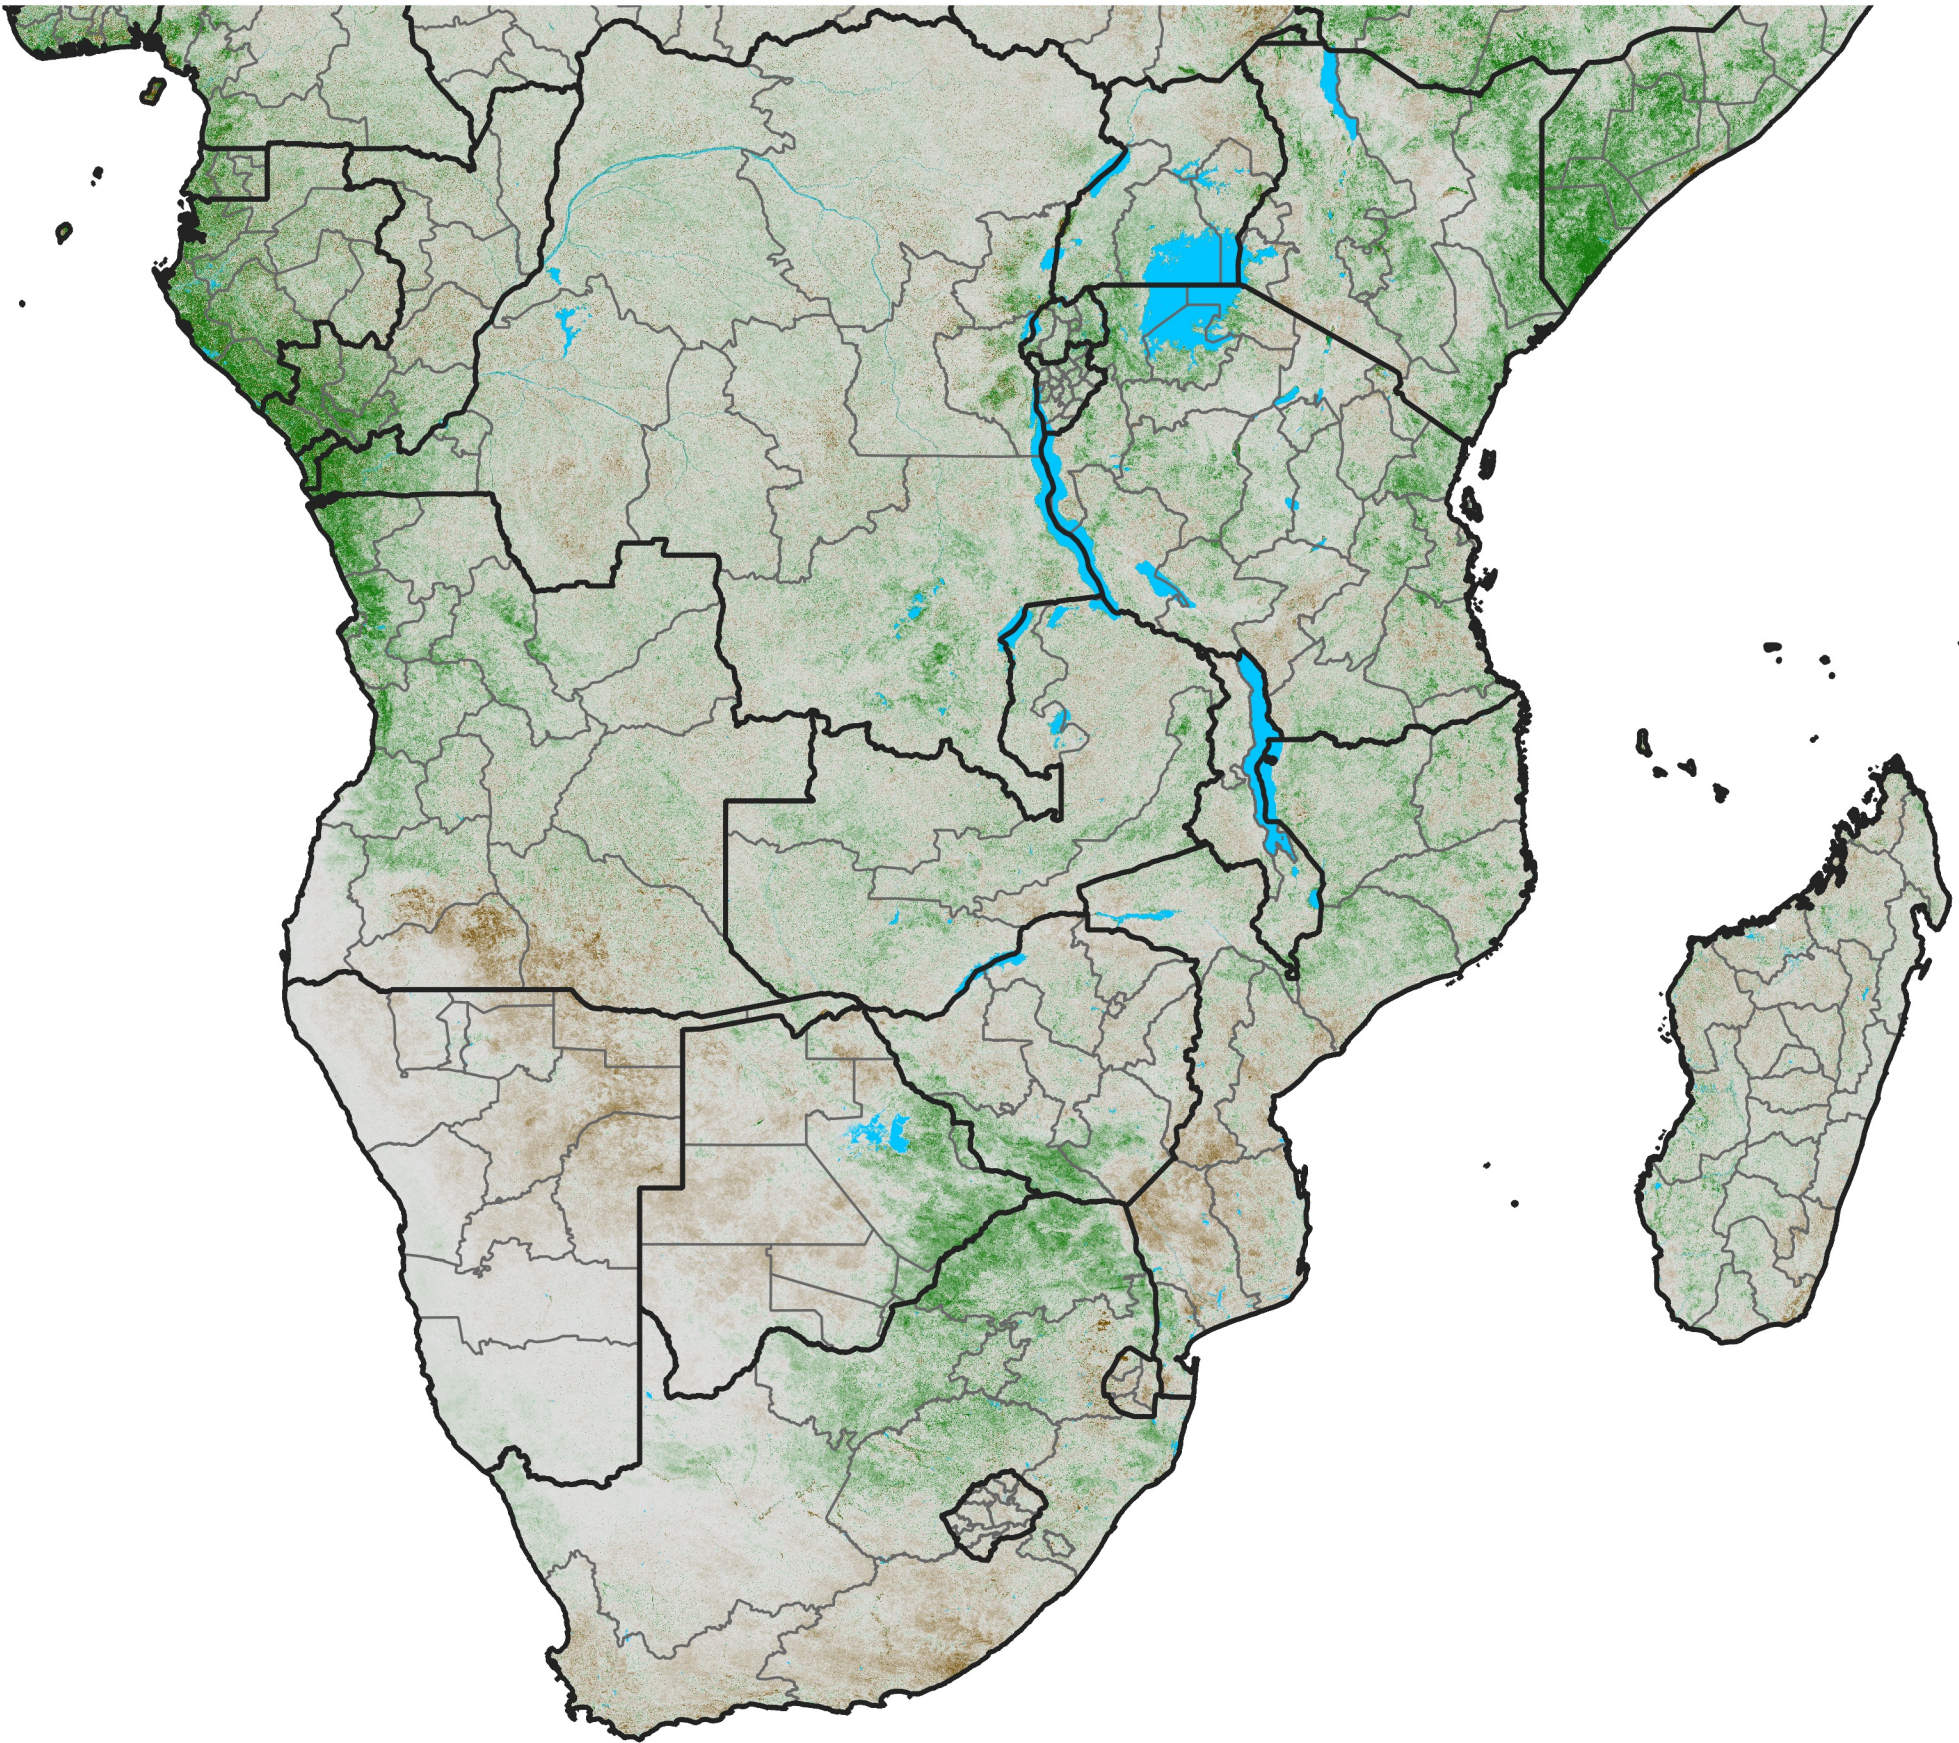

# Southern Africa NDVI Anomaly

2007 minus mean (2003 - 2022)

Period 28 / October 01 - 10, 2007

## NDVI Anomaly

< -0.3   -0.2   -0.1   -0.05   0.05   0.1   0.2   >0.3

Negative

No Difference

Positive