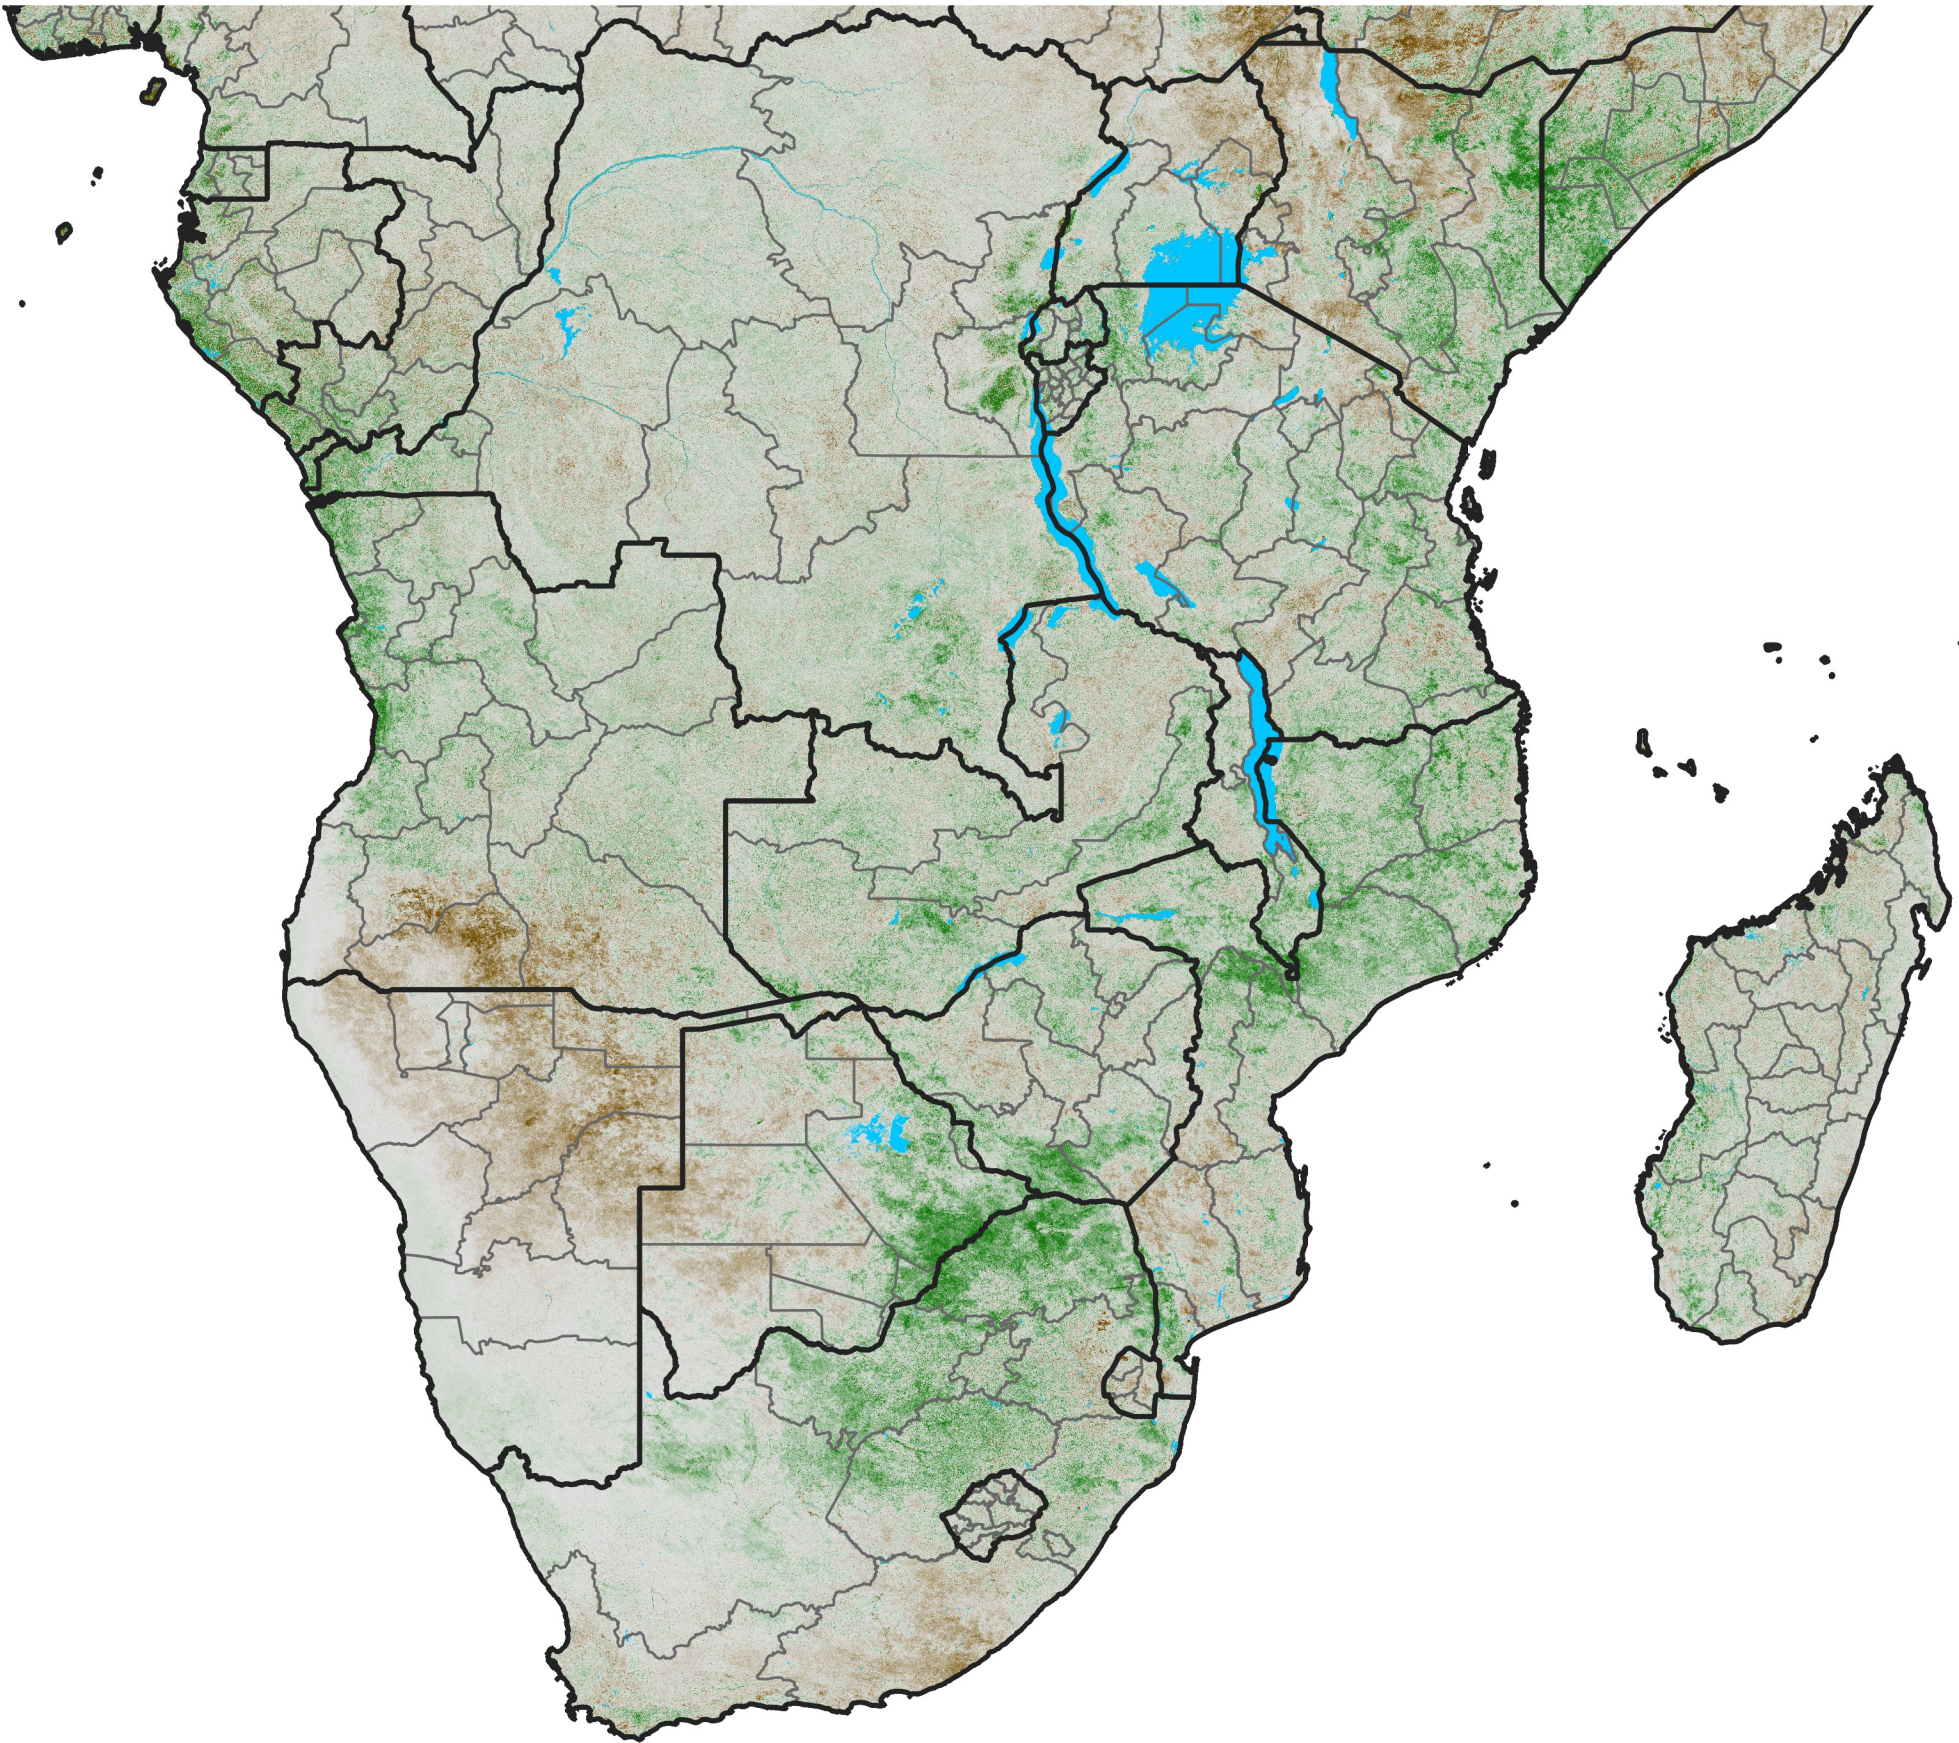

# Southern Africa NDVI Anomaly

2007 minus mean (2003 - 2022)

Period 31 / November 01 - 10, 2007

## NDVI Anomaly

< -0.3   -0.2   -0.1   -0.05   0.05   0.1   0.2   >0.3

Negative

No Difference

Positive