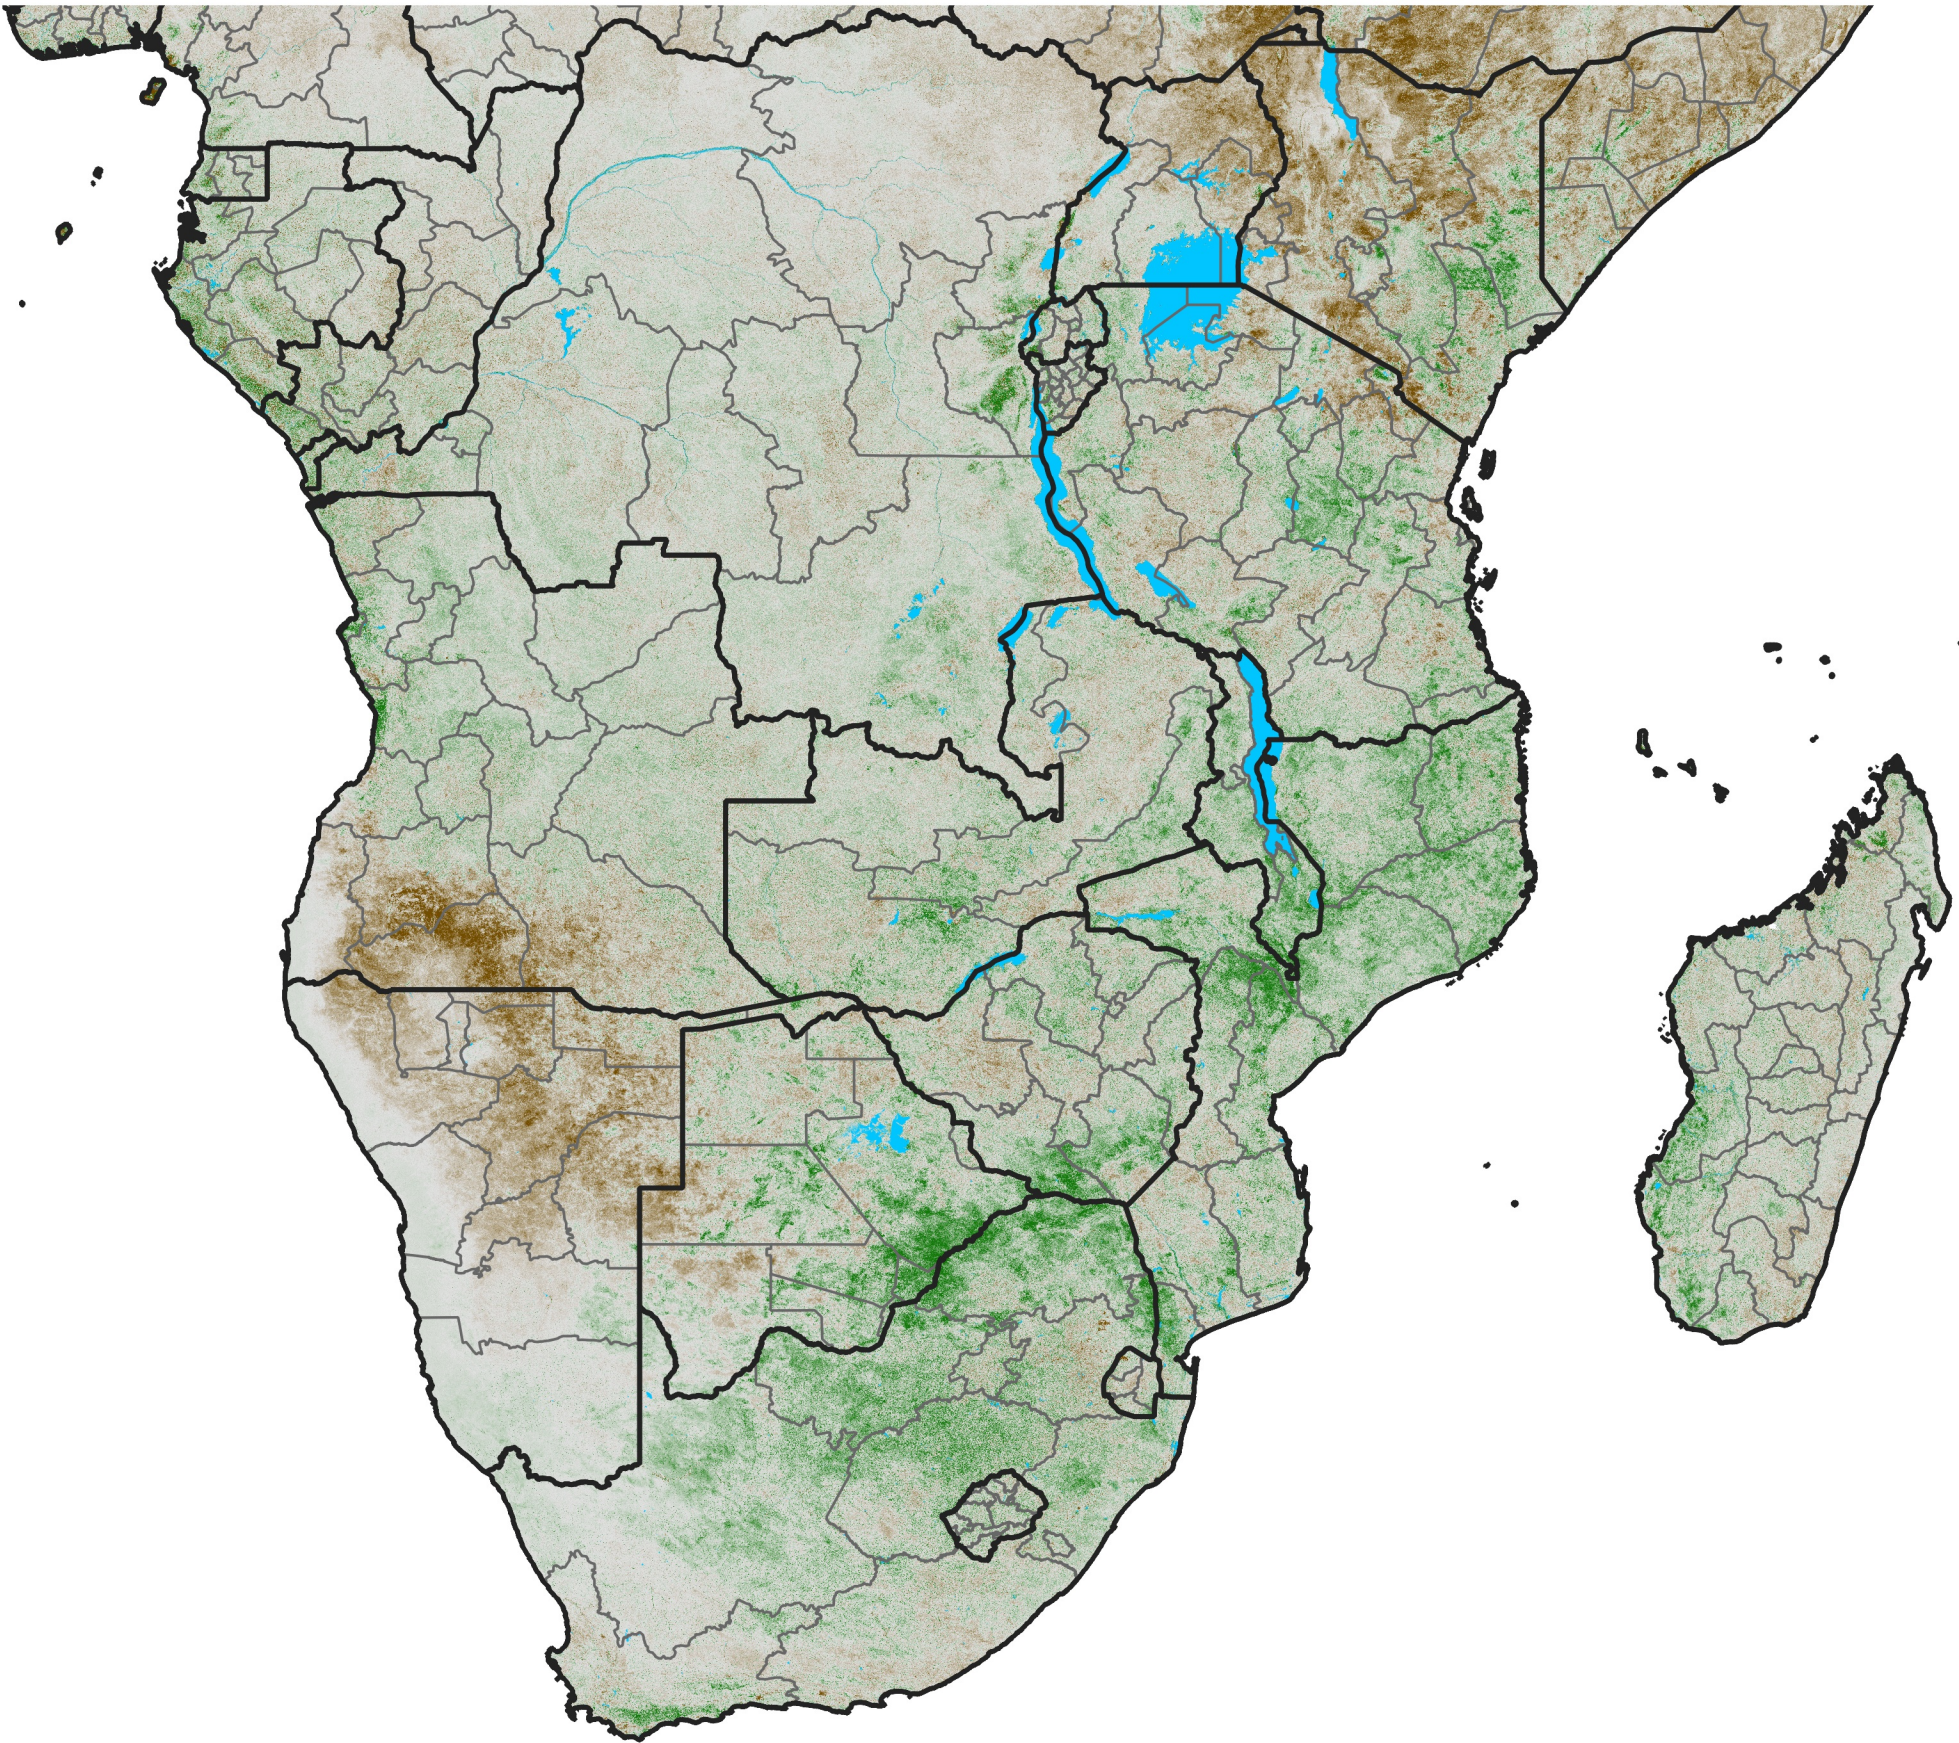

Southern Africa NDVI Anomaly

2007 minus mean (2003 - 2022)

Period 34 / December 01 - 10, 2007

NDVI Anomaly

< -0.3 -0.2 -0.1 -0.05 0.05 0.1 0.2 >0.3

Negative

No Difference

Positive