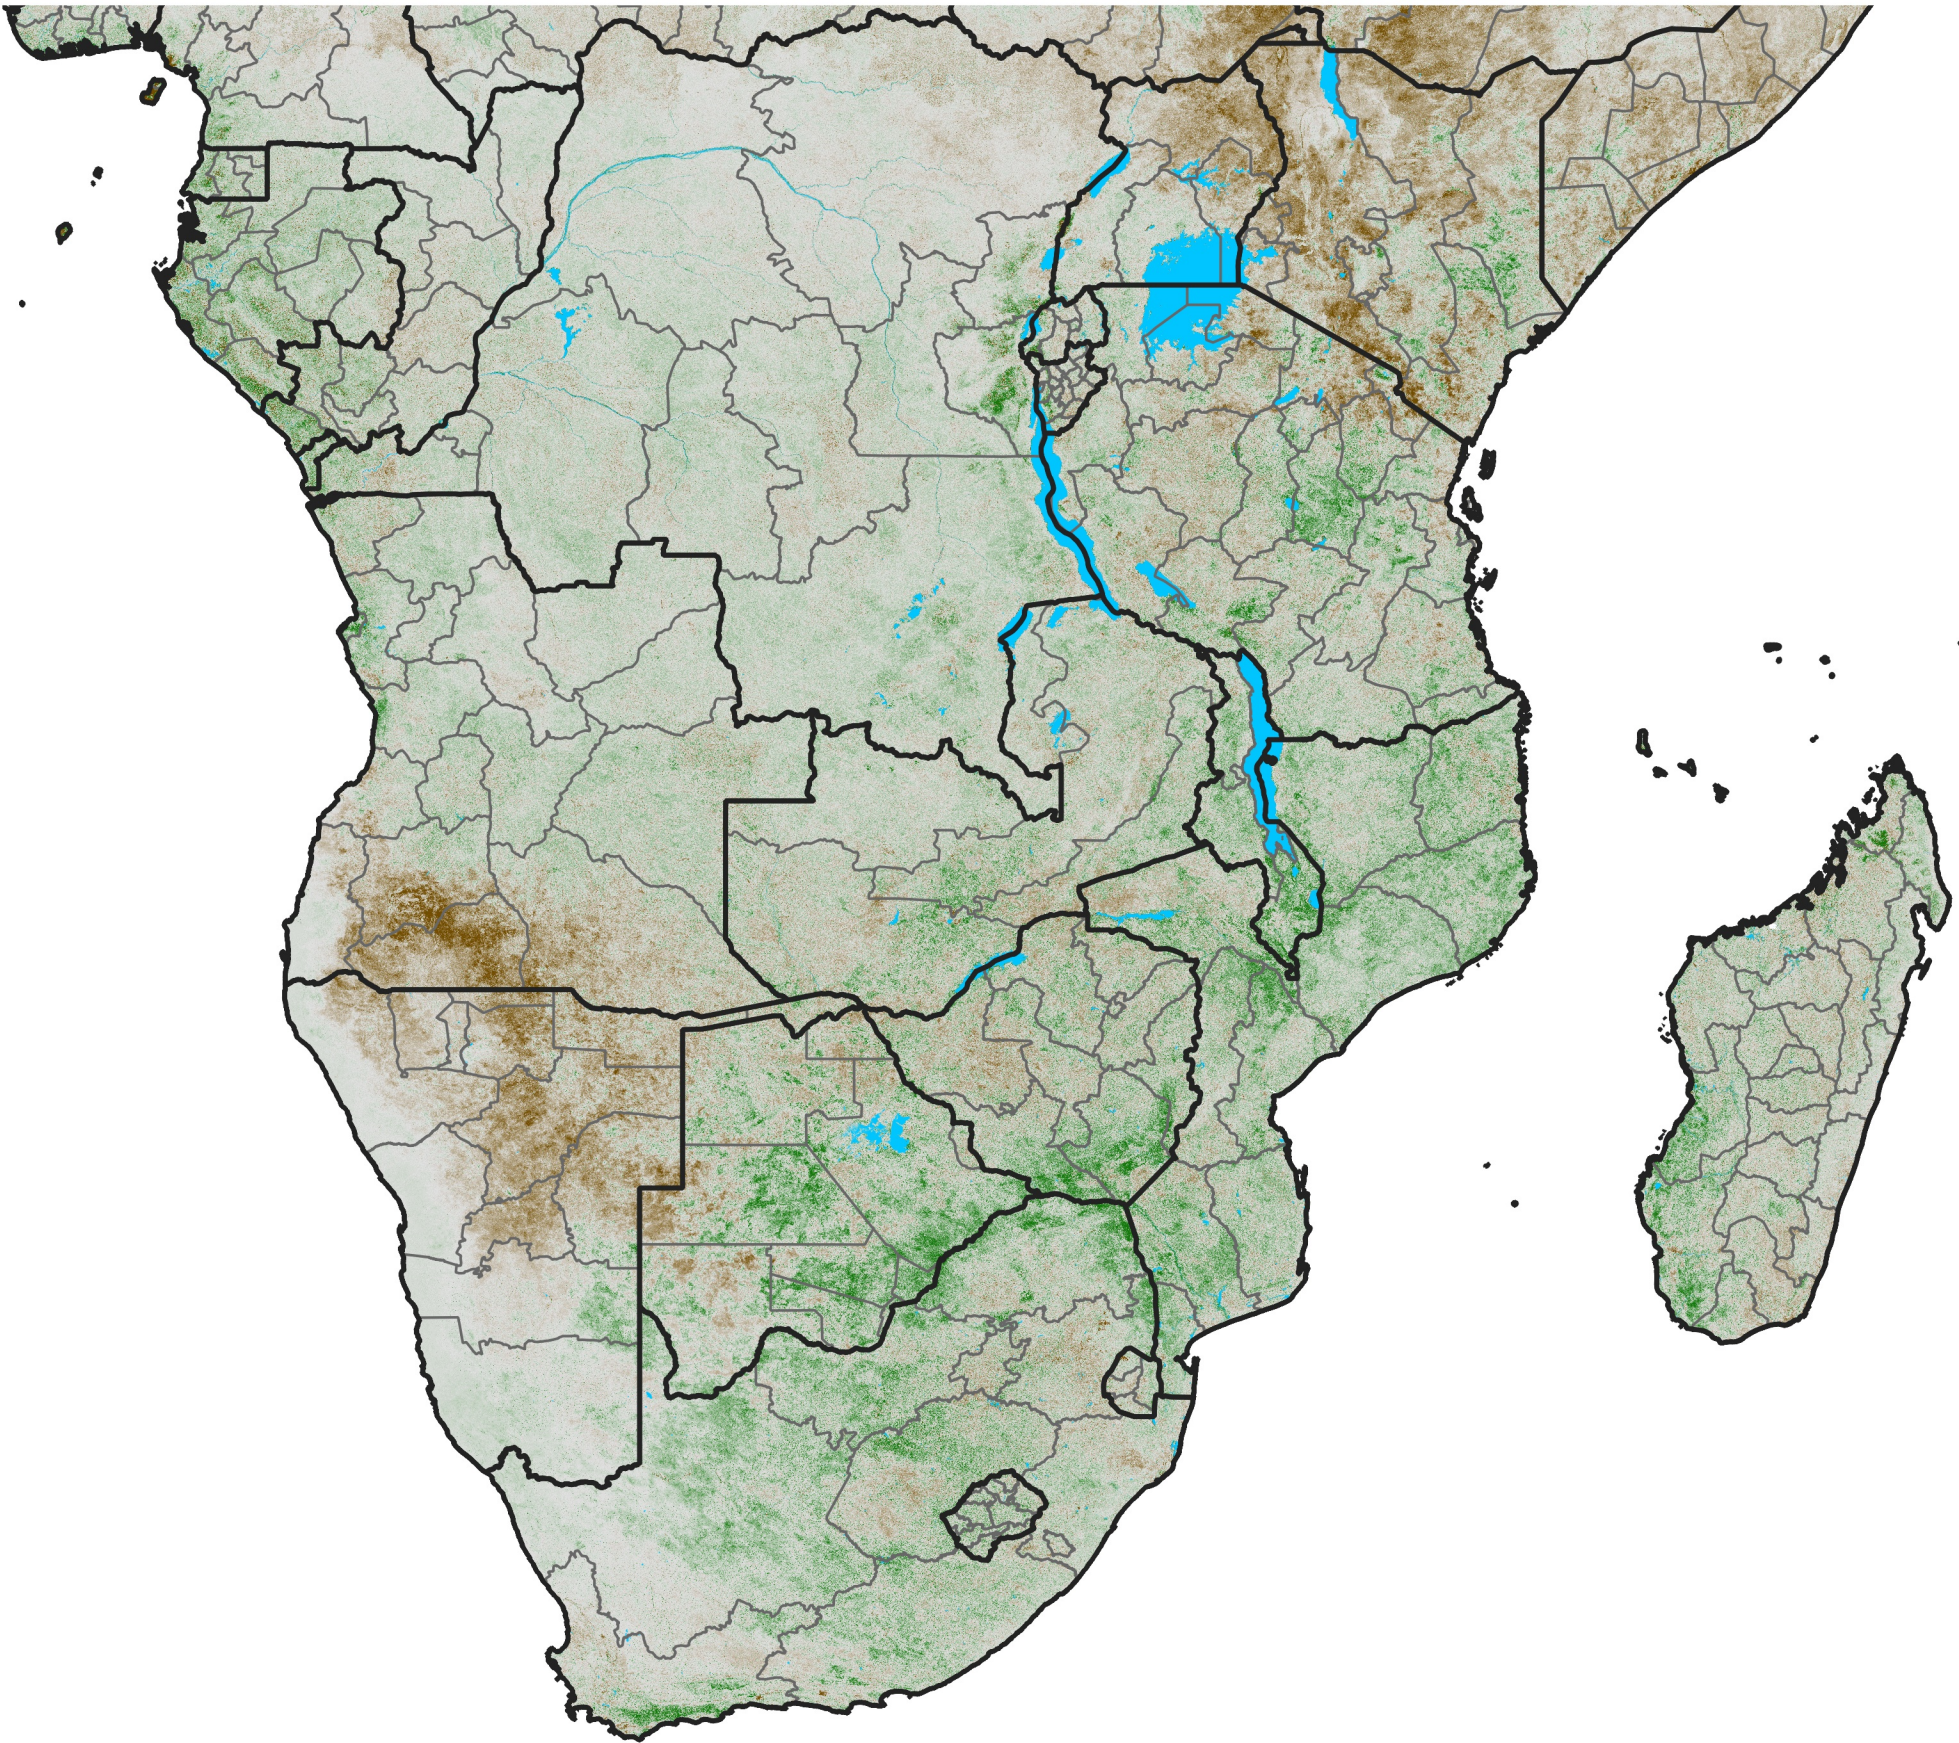

Southern Africa NDVI Anomaly

2007 minus mean (2003 - 2022)

Period 36 / December 21 - 31, 2007

NDVI Anomaly

< -0.3 -0.2 -0.1 -0.05 0.05 0.1 0.2 >0.3

Negative

No Difference

Positive