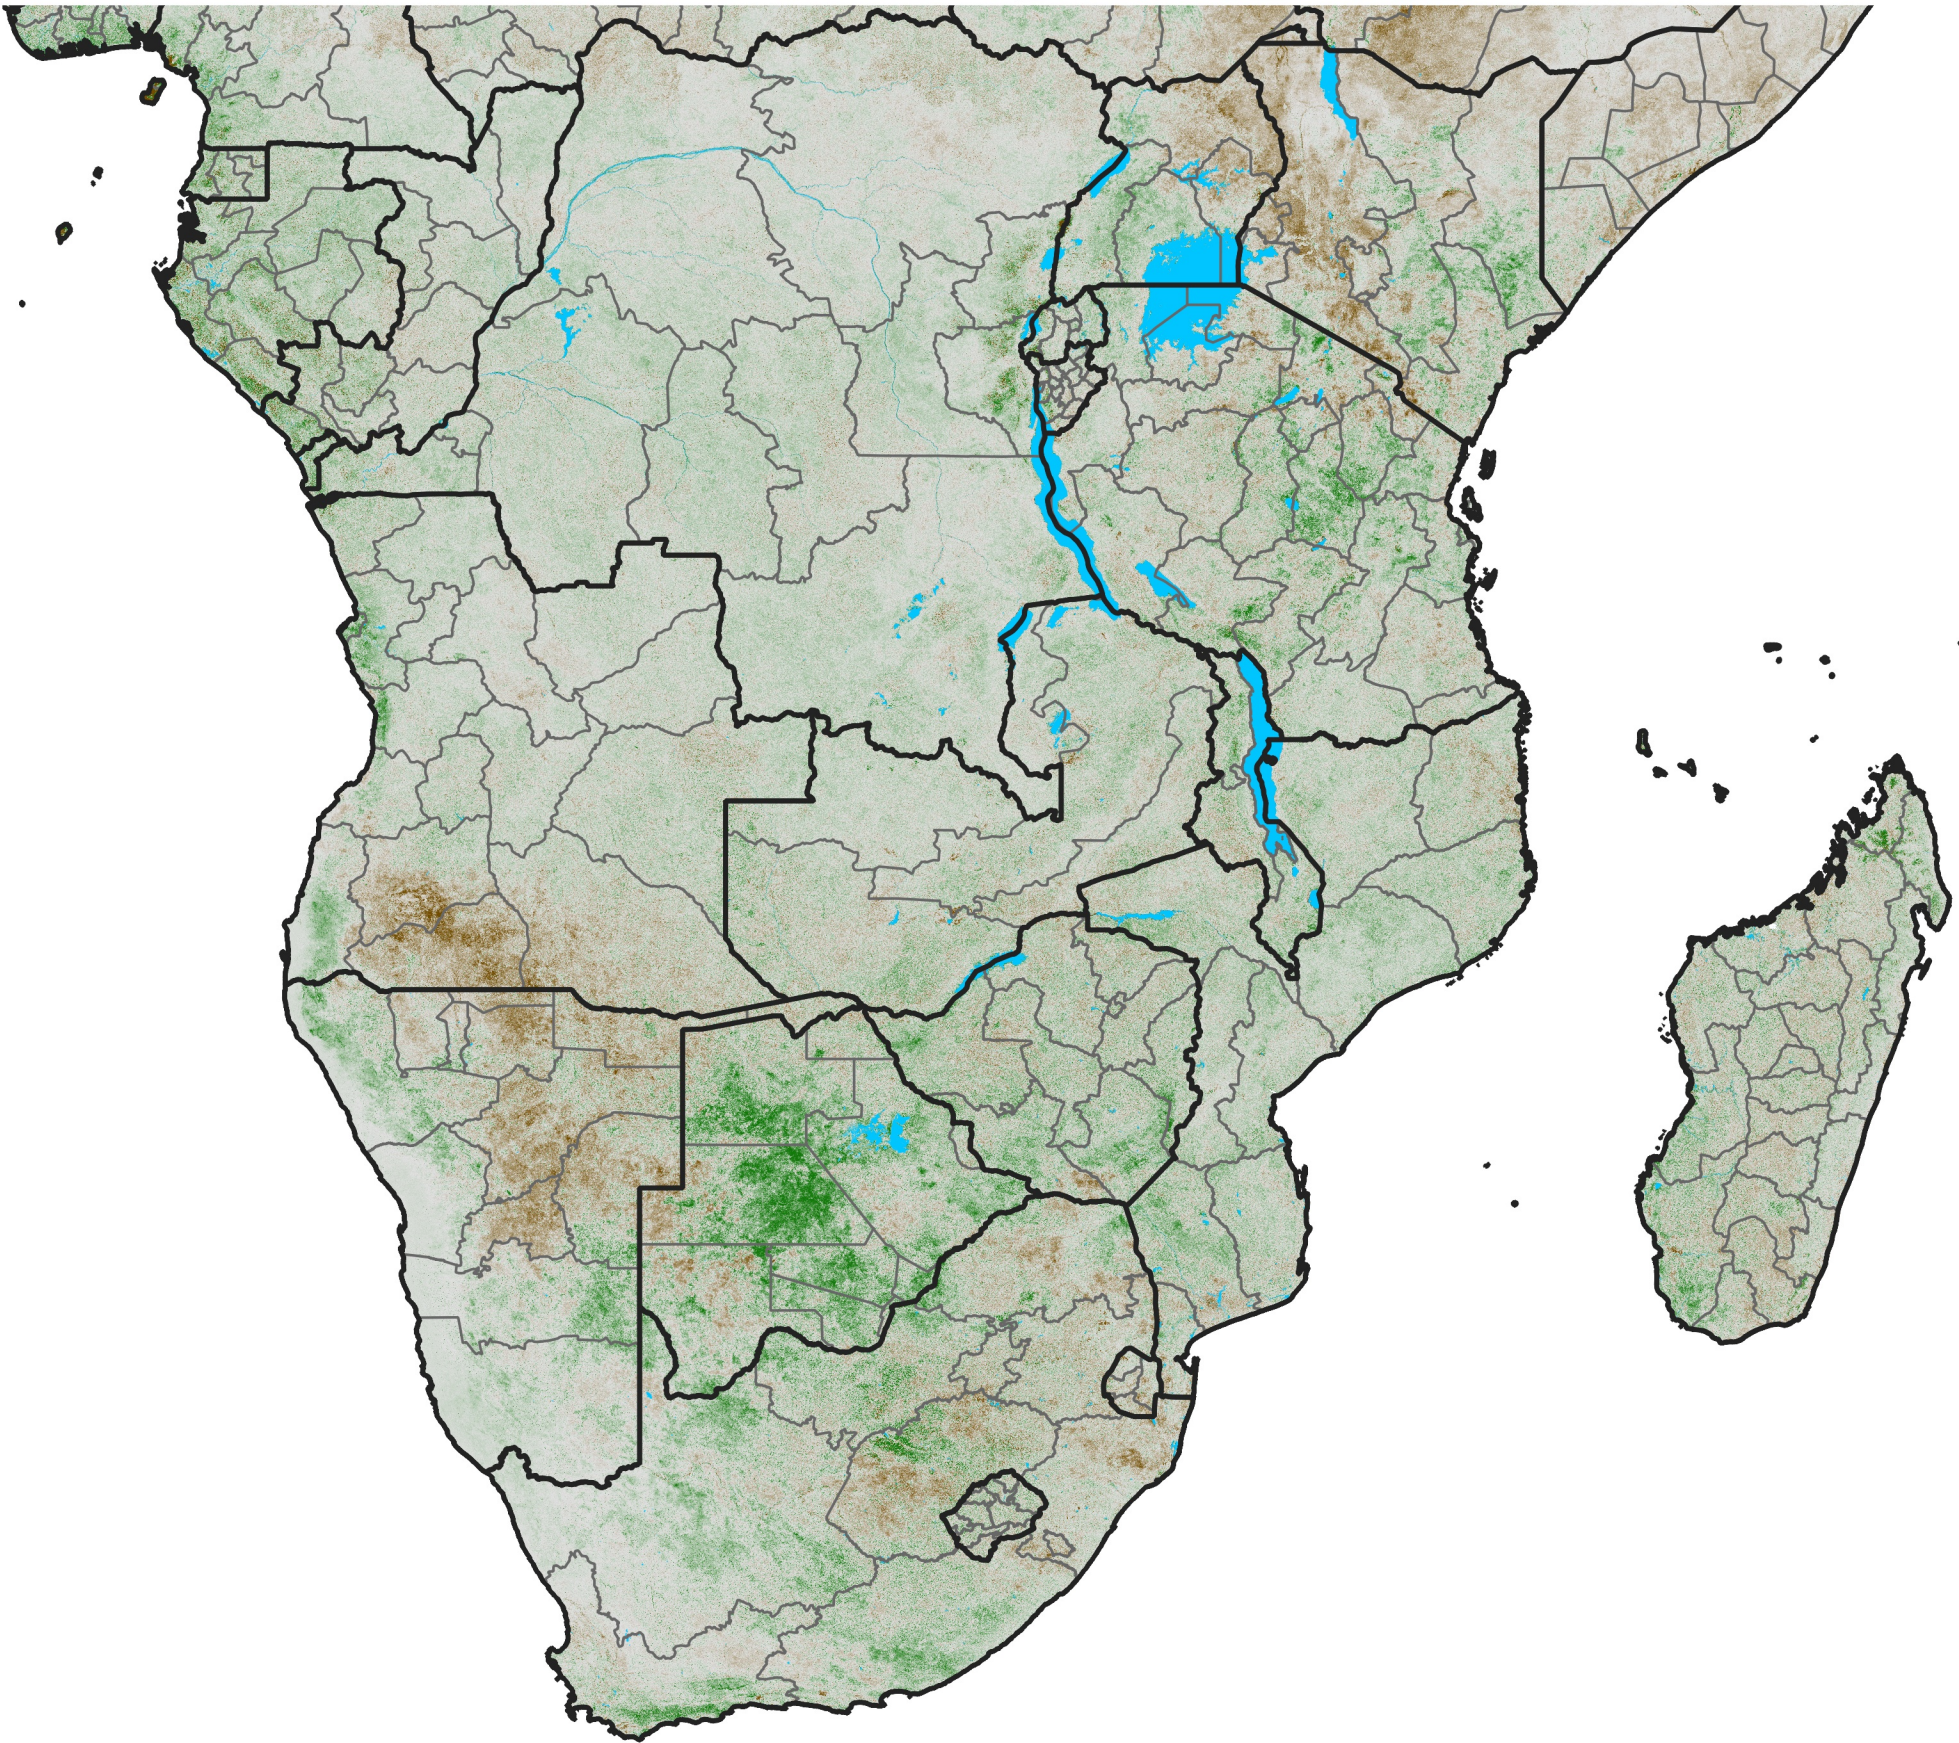

# Southern Africa NDVI Anomaly

2008 minus mean (2003 - 2022)

Period 03 / January 21 - 31, 2008

## NDVI Anomaly

< -0.3   -0.2   -0.1   -0.05   0.05   0.1   0.2   >0.3

Negative

No Difference

Positive