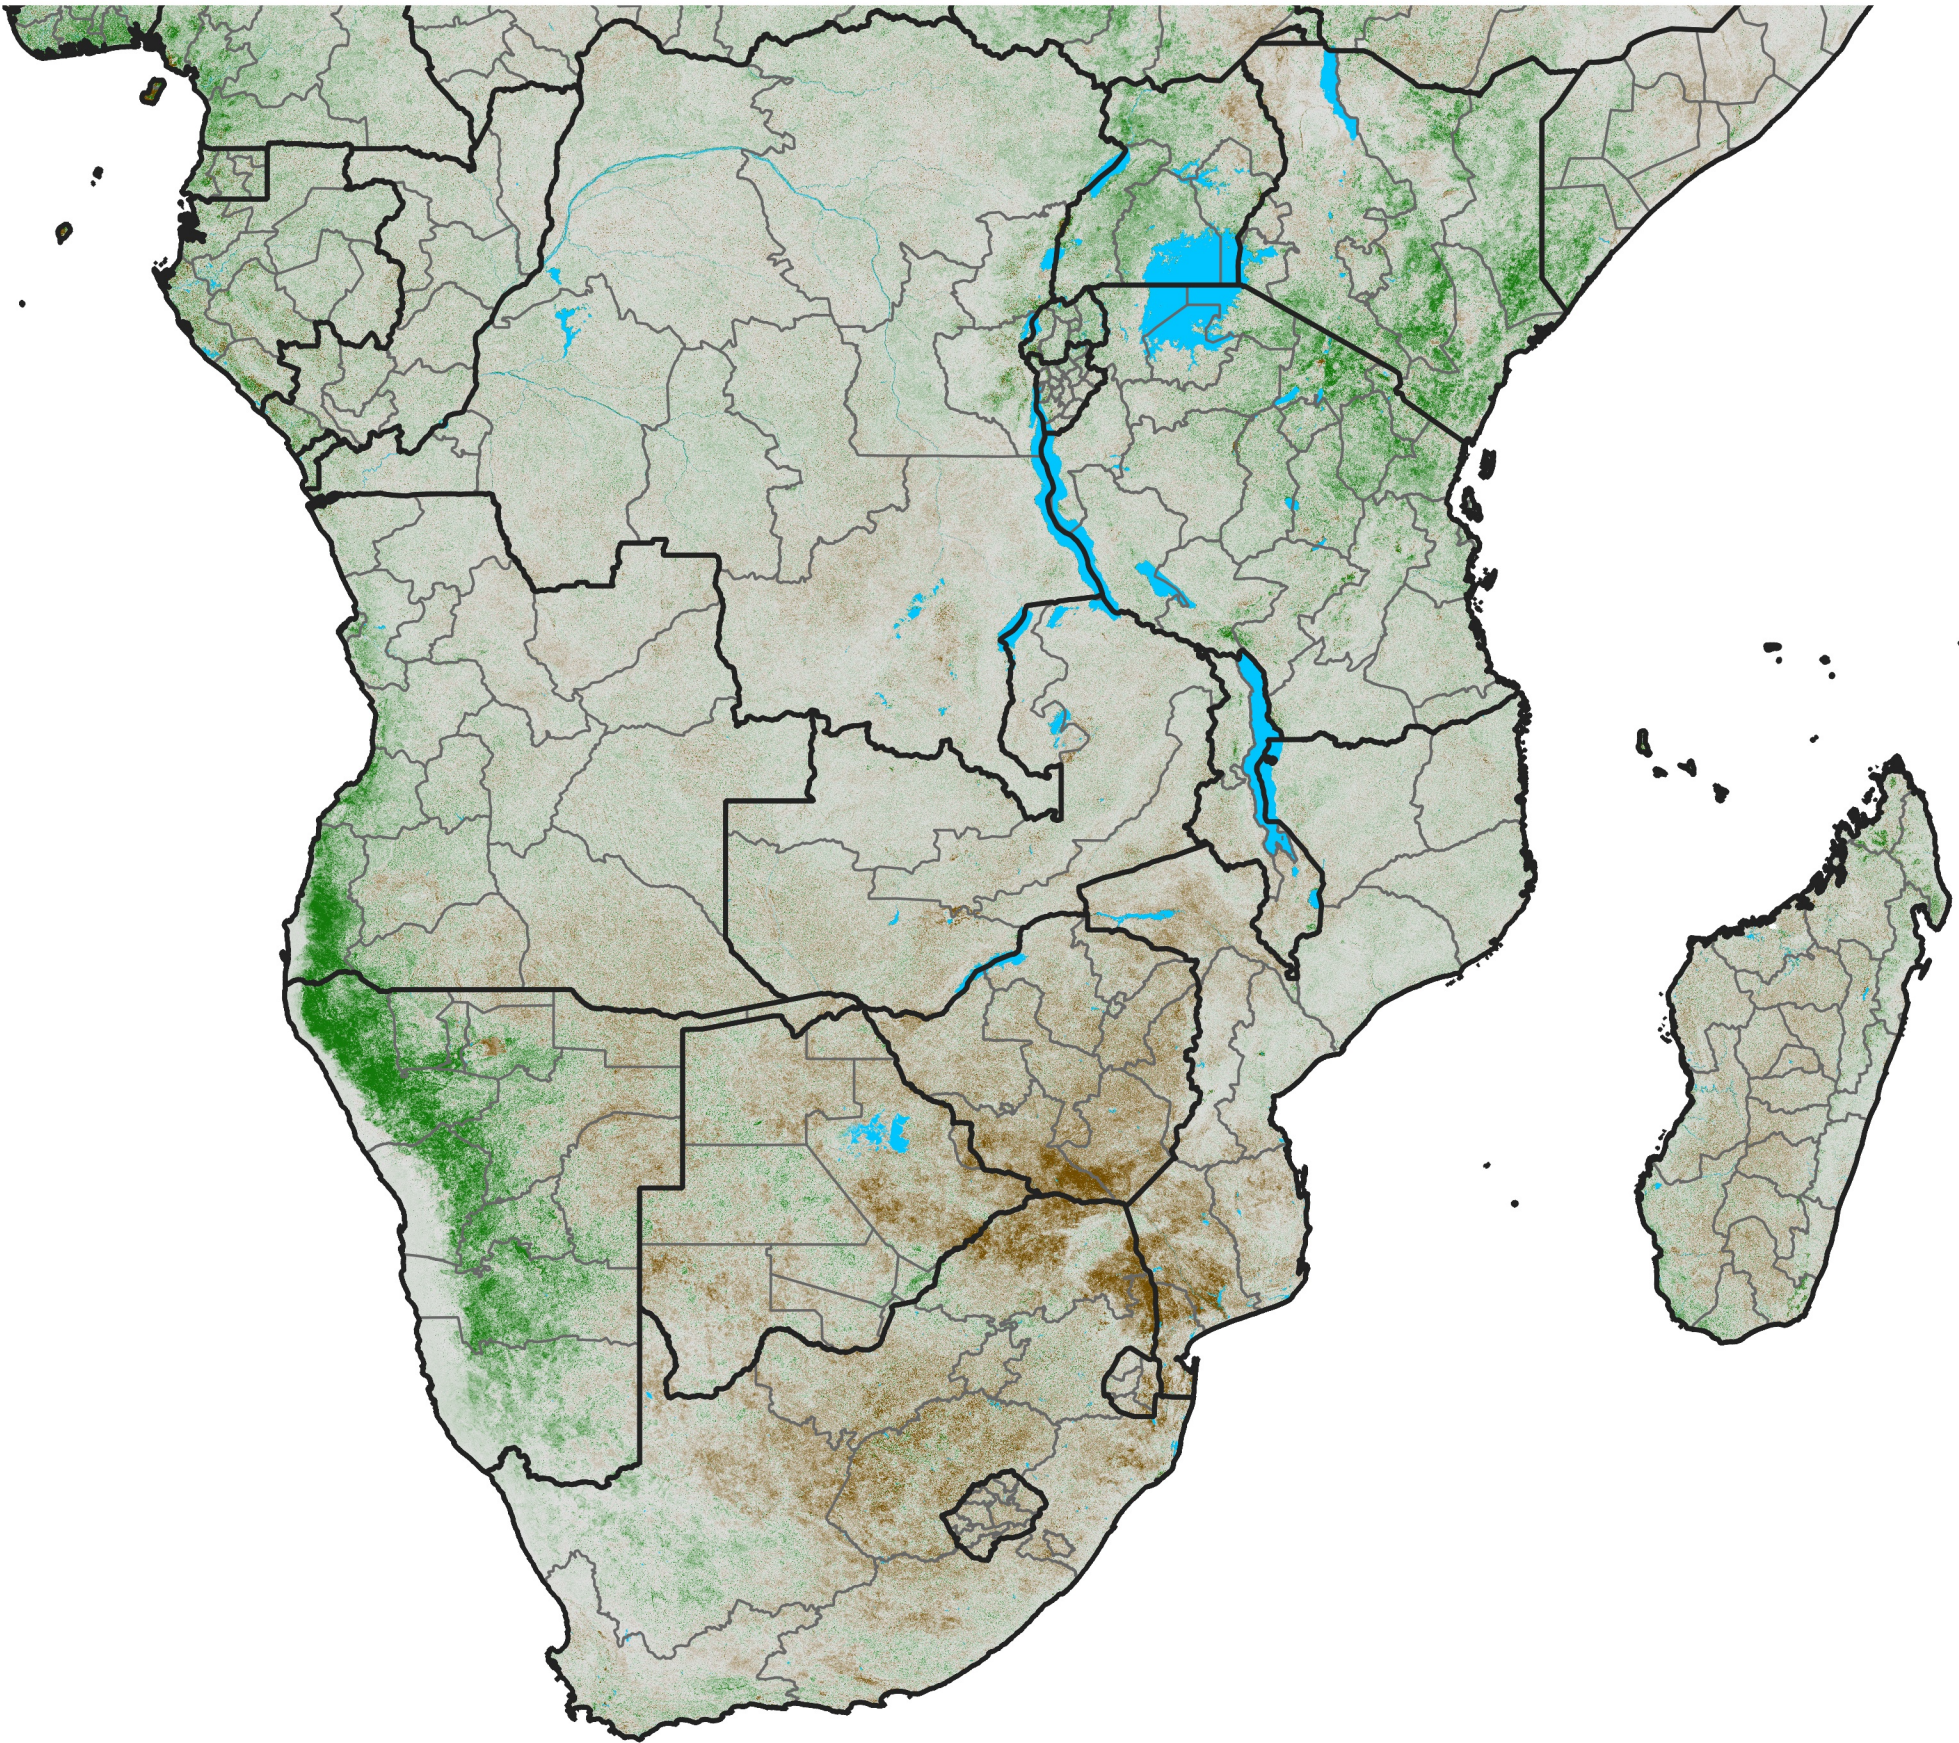

# Southern Africa NDVI Anomaly

2008 minus mean (2003 - 2022)

Period 08 / March 11 - 20, 2008

## NDVI Anomaly

< -0.3   -0.2   -0.1   -0.05   0.05   0.1   0.2   >0.3

Negative

No Difference

Positive