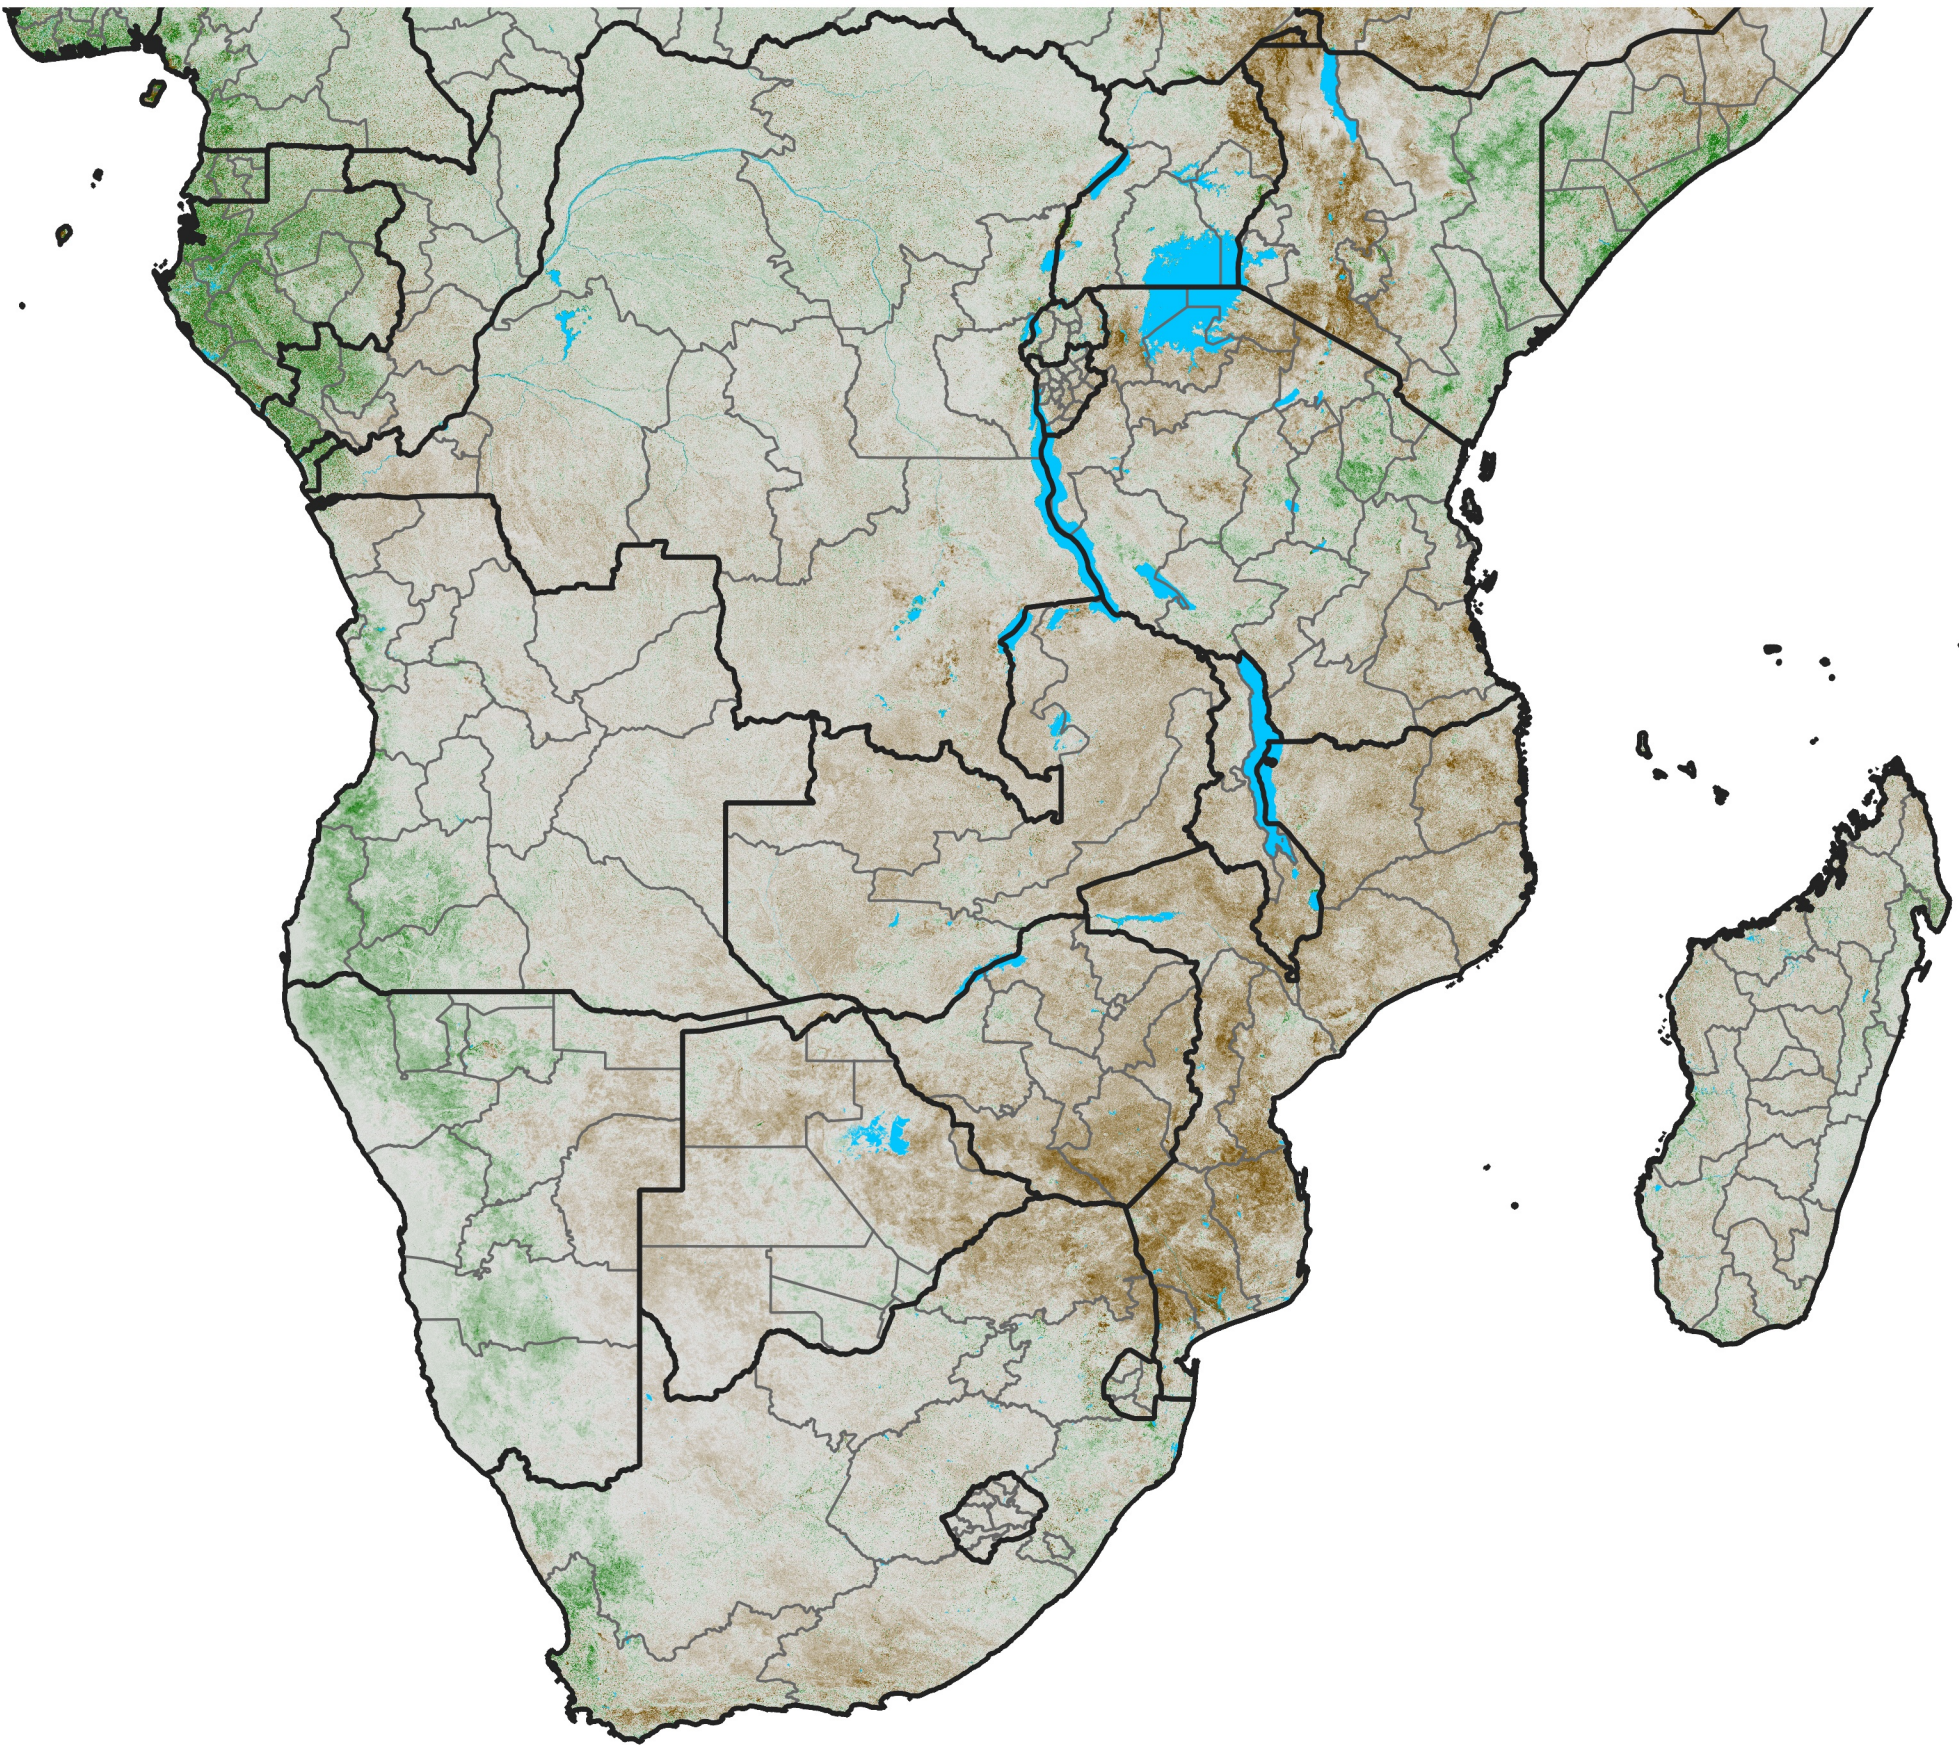

# Southern Africa

## NDVI Anomaly

2008 minus mean (2003 - 2022)

Period 17 / June 11 - 20, 2008

### NDVI Anomaly

< -0.3   -0.2   -0.1   -0.05   0.05   0.1   0.2   >0.3

Negative

No Difference

Positive