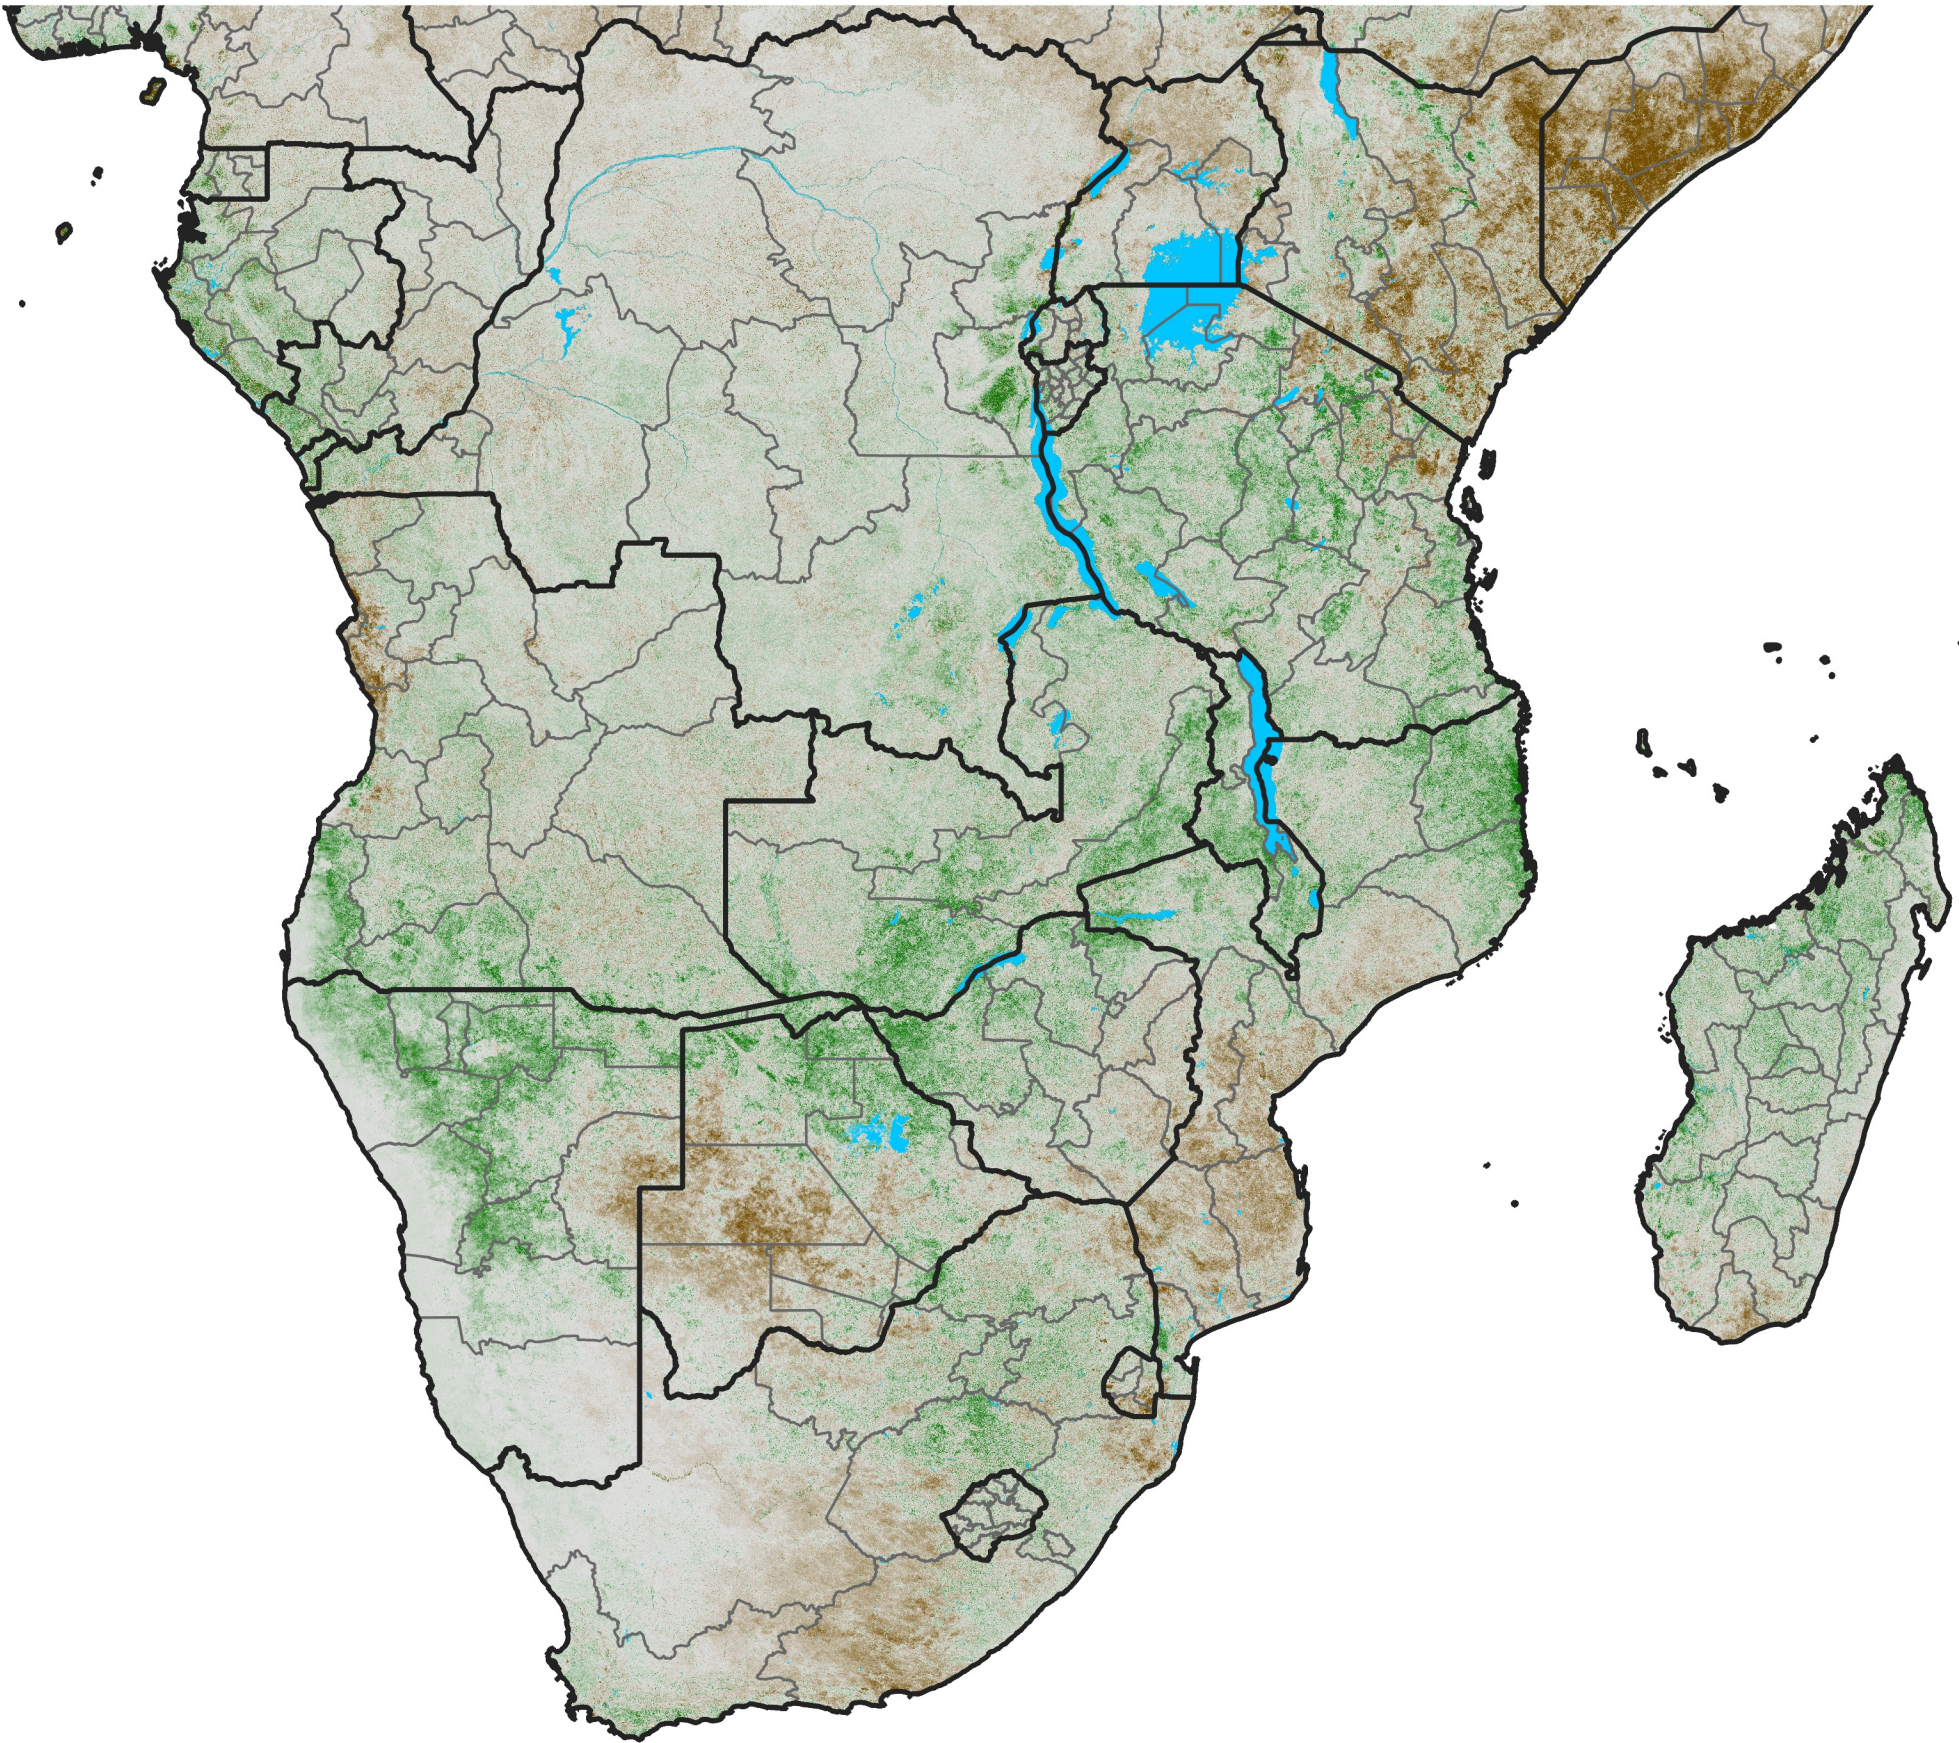

Southern Africa NDVI Anomaly

2008 minus mean (2003 - 2022)

Period 34 / December 01 - 10, 2008

NDVI Anomaly

< -0.3 -0.2 -0.1 -0.05 0.05 0.1 0.2 >0.3

Negative

No Difference

Positive