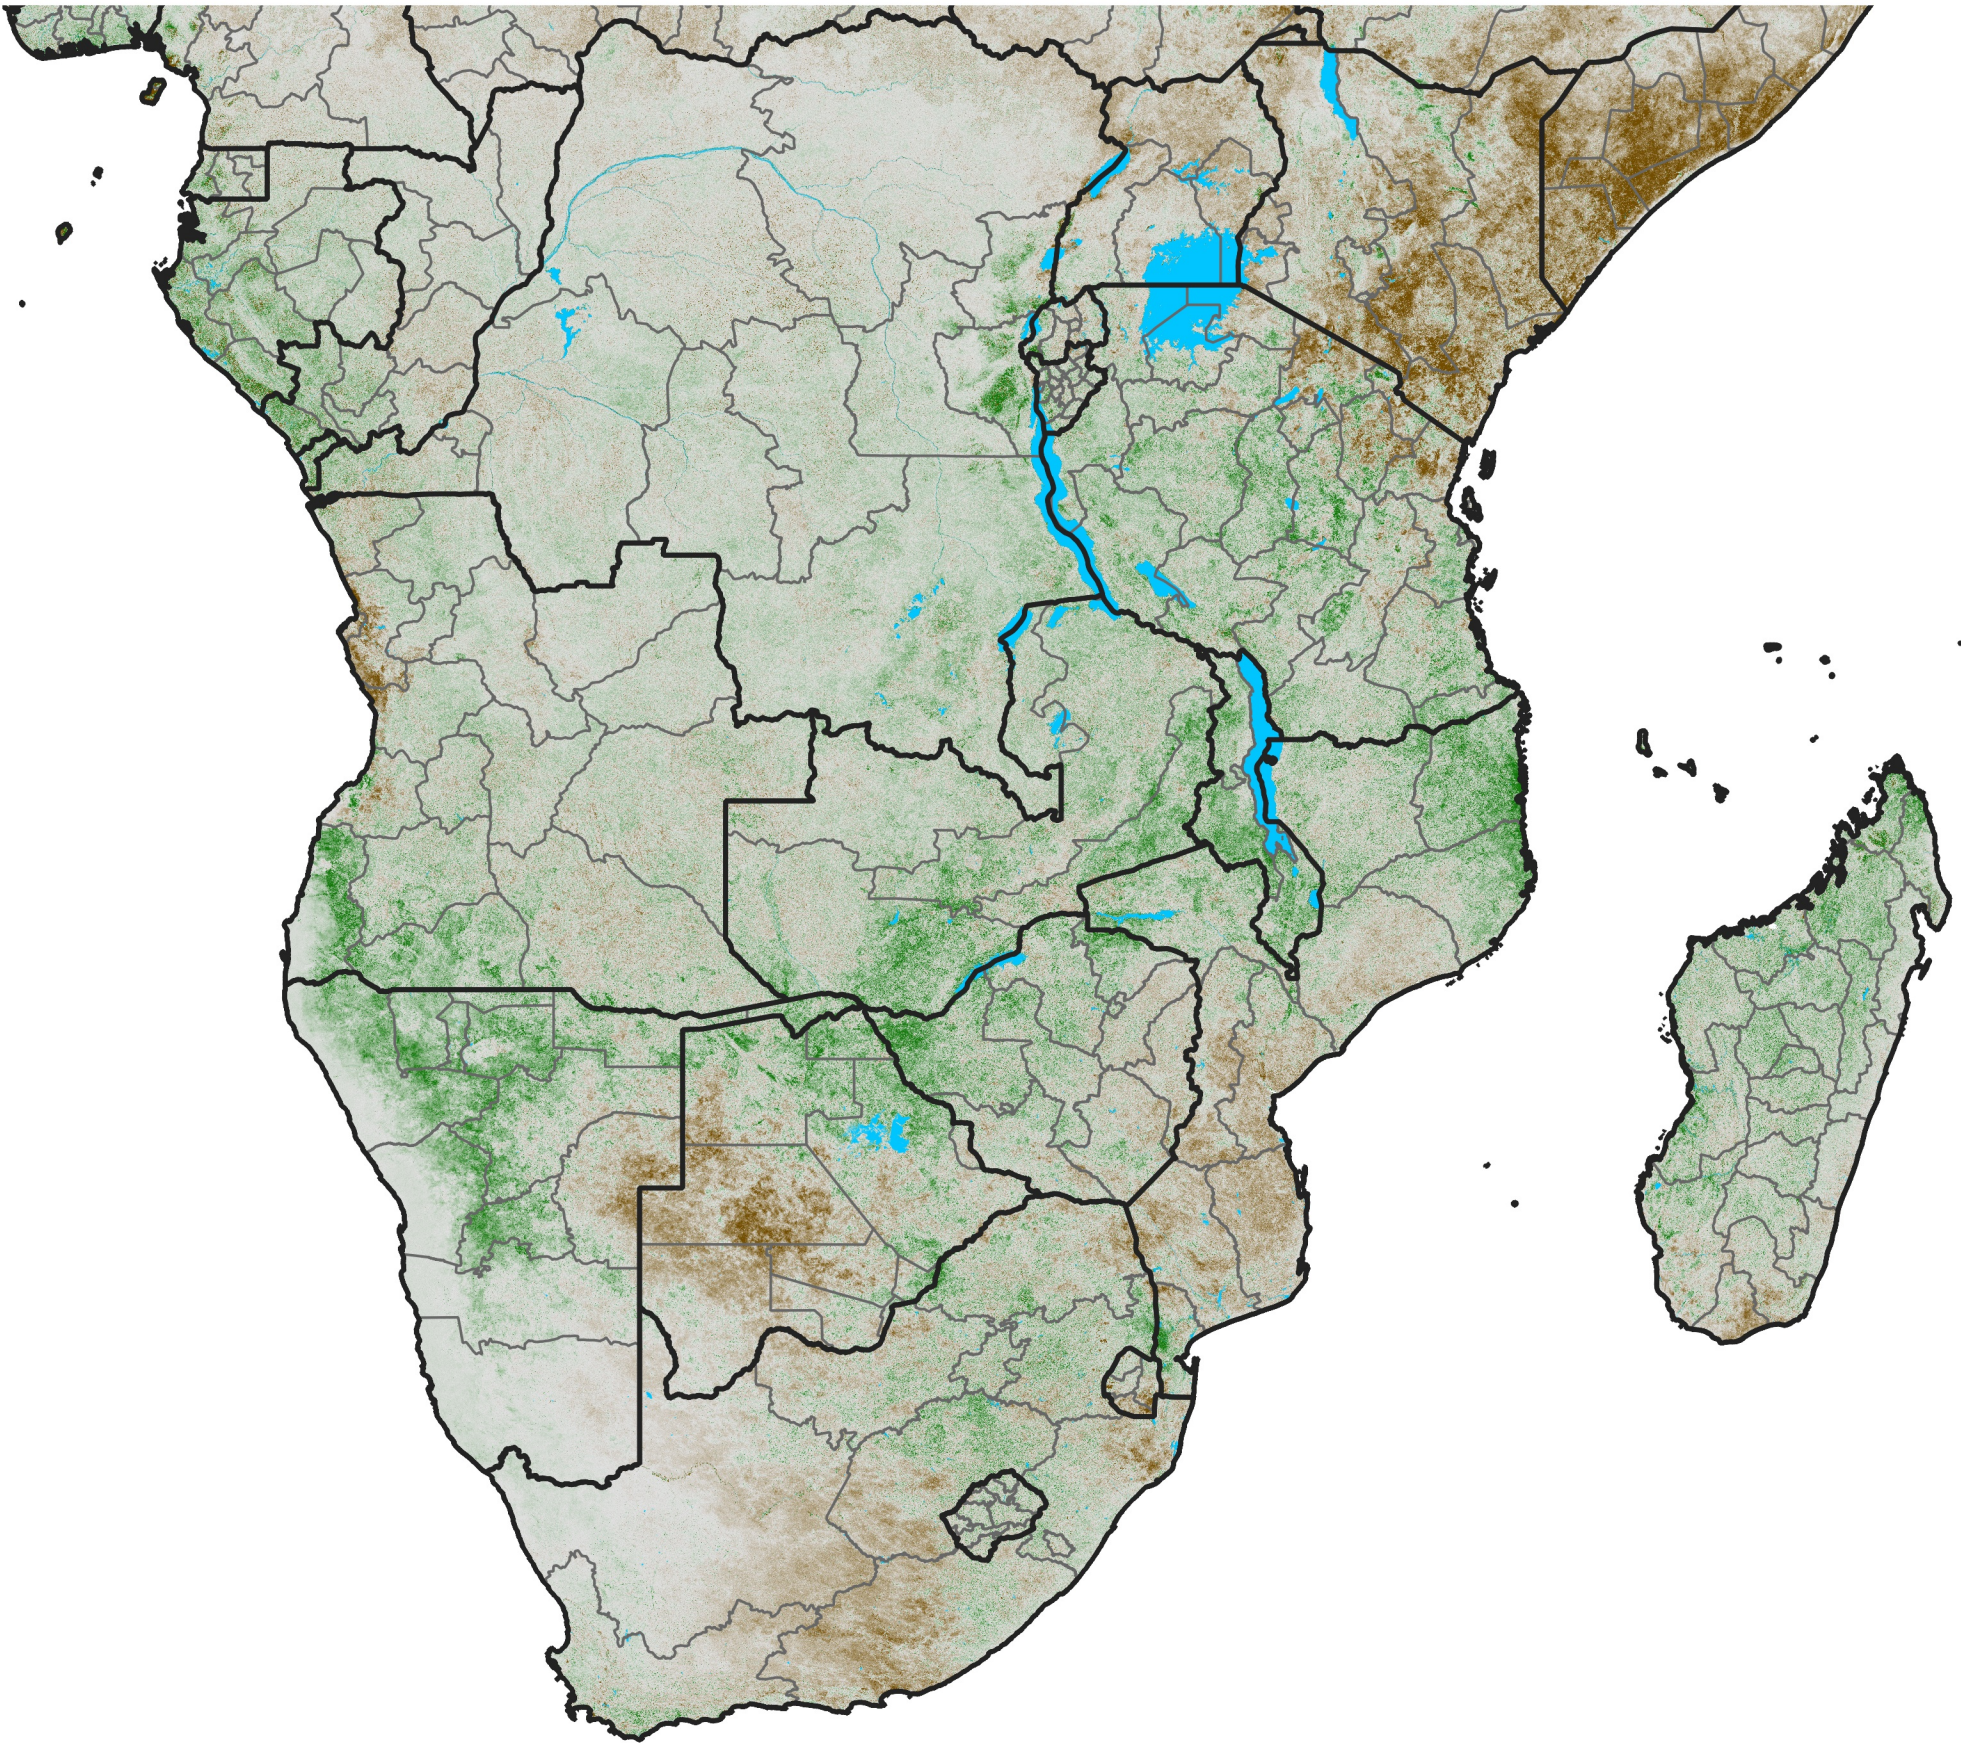

Southern Africa NDVI Anomaly

2008 minus mean (2003 - 2022)

Period 35 / December 11 - 20, 2008

NDVI Anomaly

< -0.3 -0.2 -0.1 -0.05 0.05 0.1 0.2 >0.3

Negative

No Difference

Positive