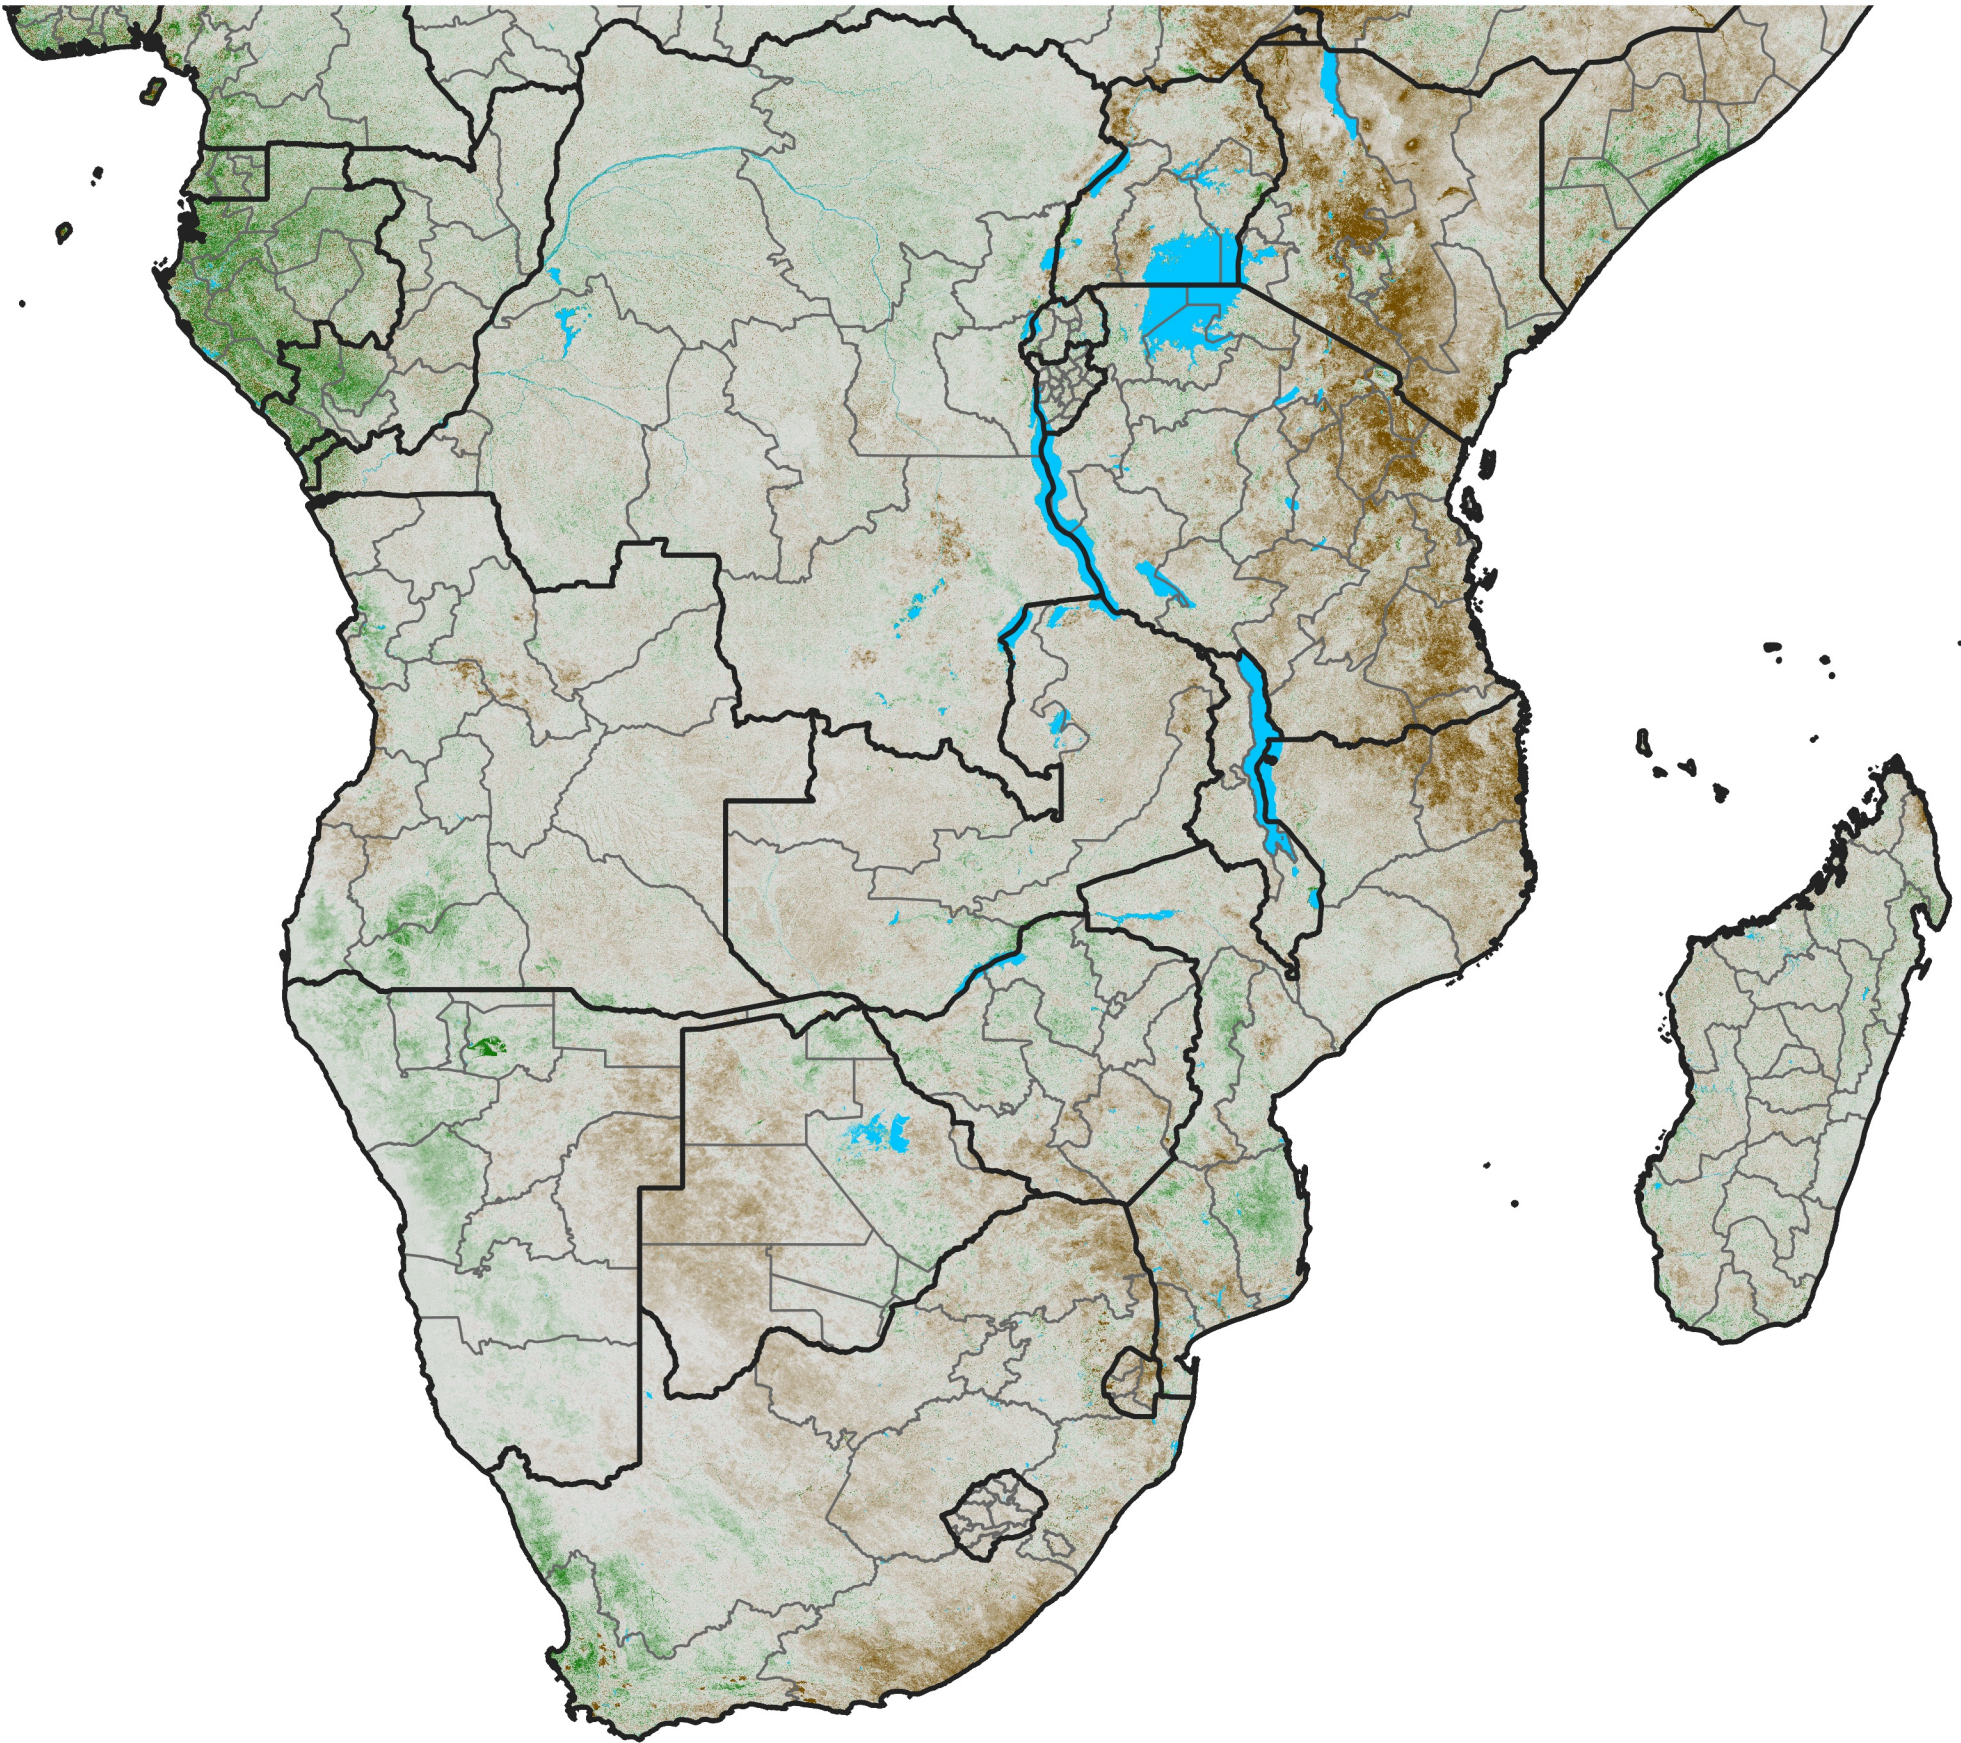

# Southern Africa

## NDVI Anomaly

2009 minus mean (2003 - 2022)

Period 17 / June 11 - 20, 2009

### NDVI Anomaly

< -0.3   -0.2   -0.1   -0.05   0.05   0.1   0.2   >0.3

Negative

No Difference

Positive