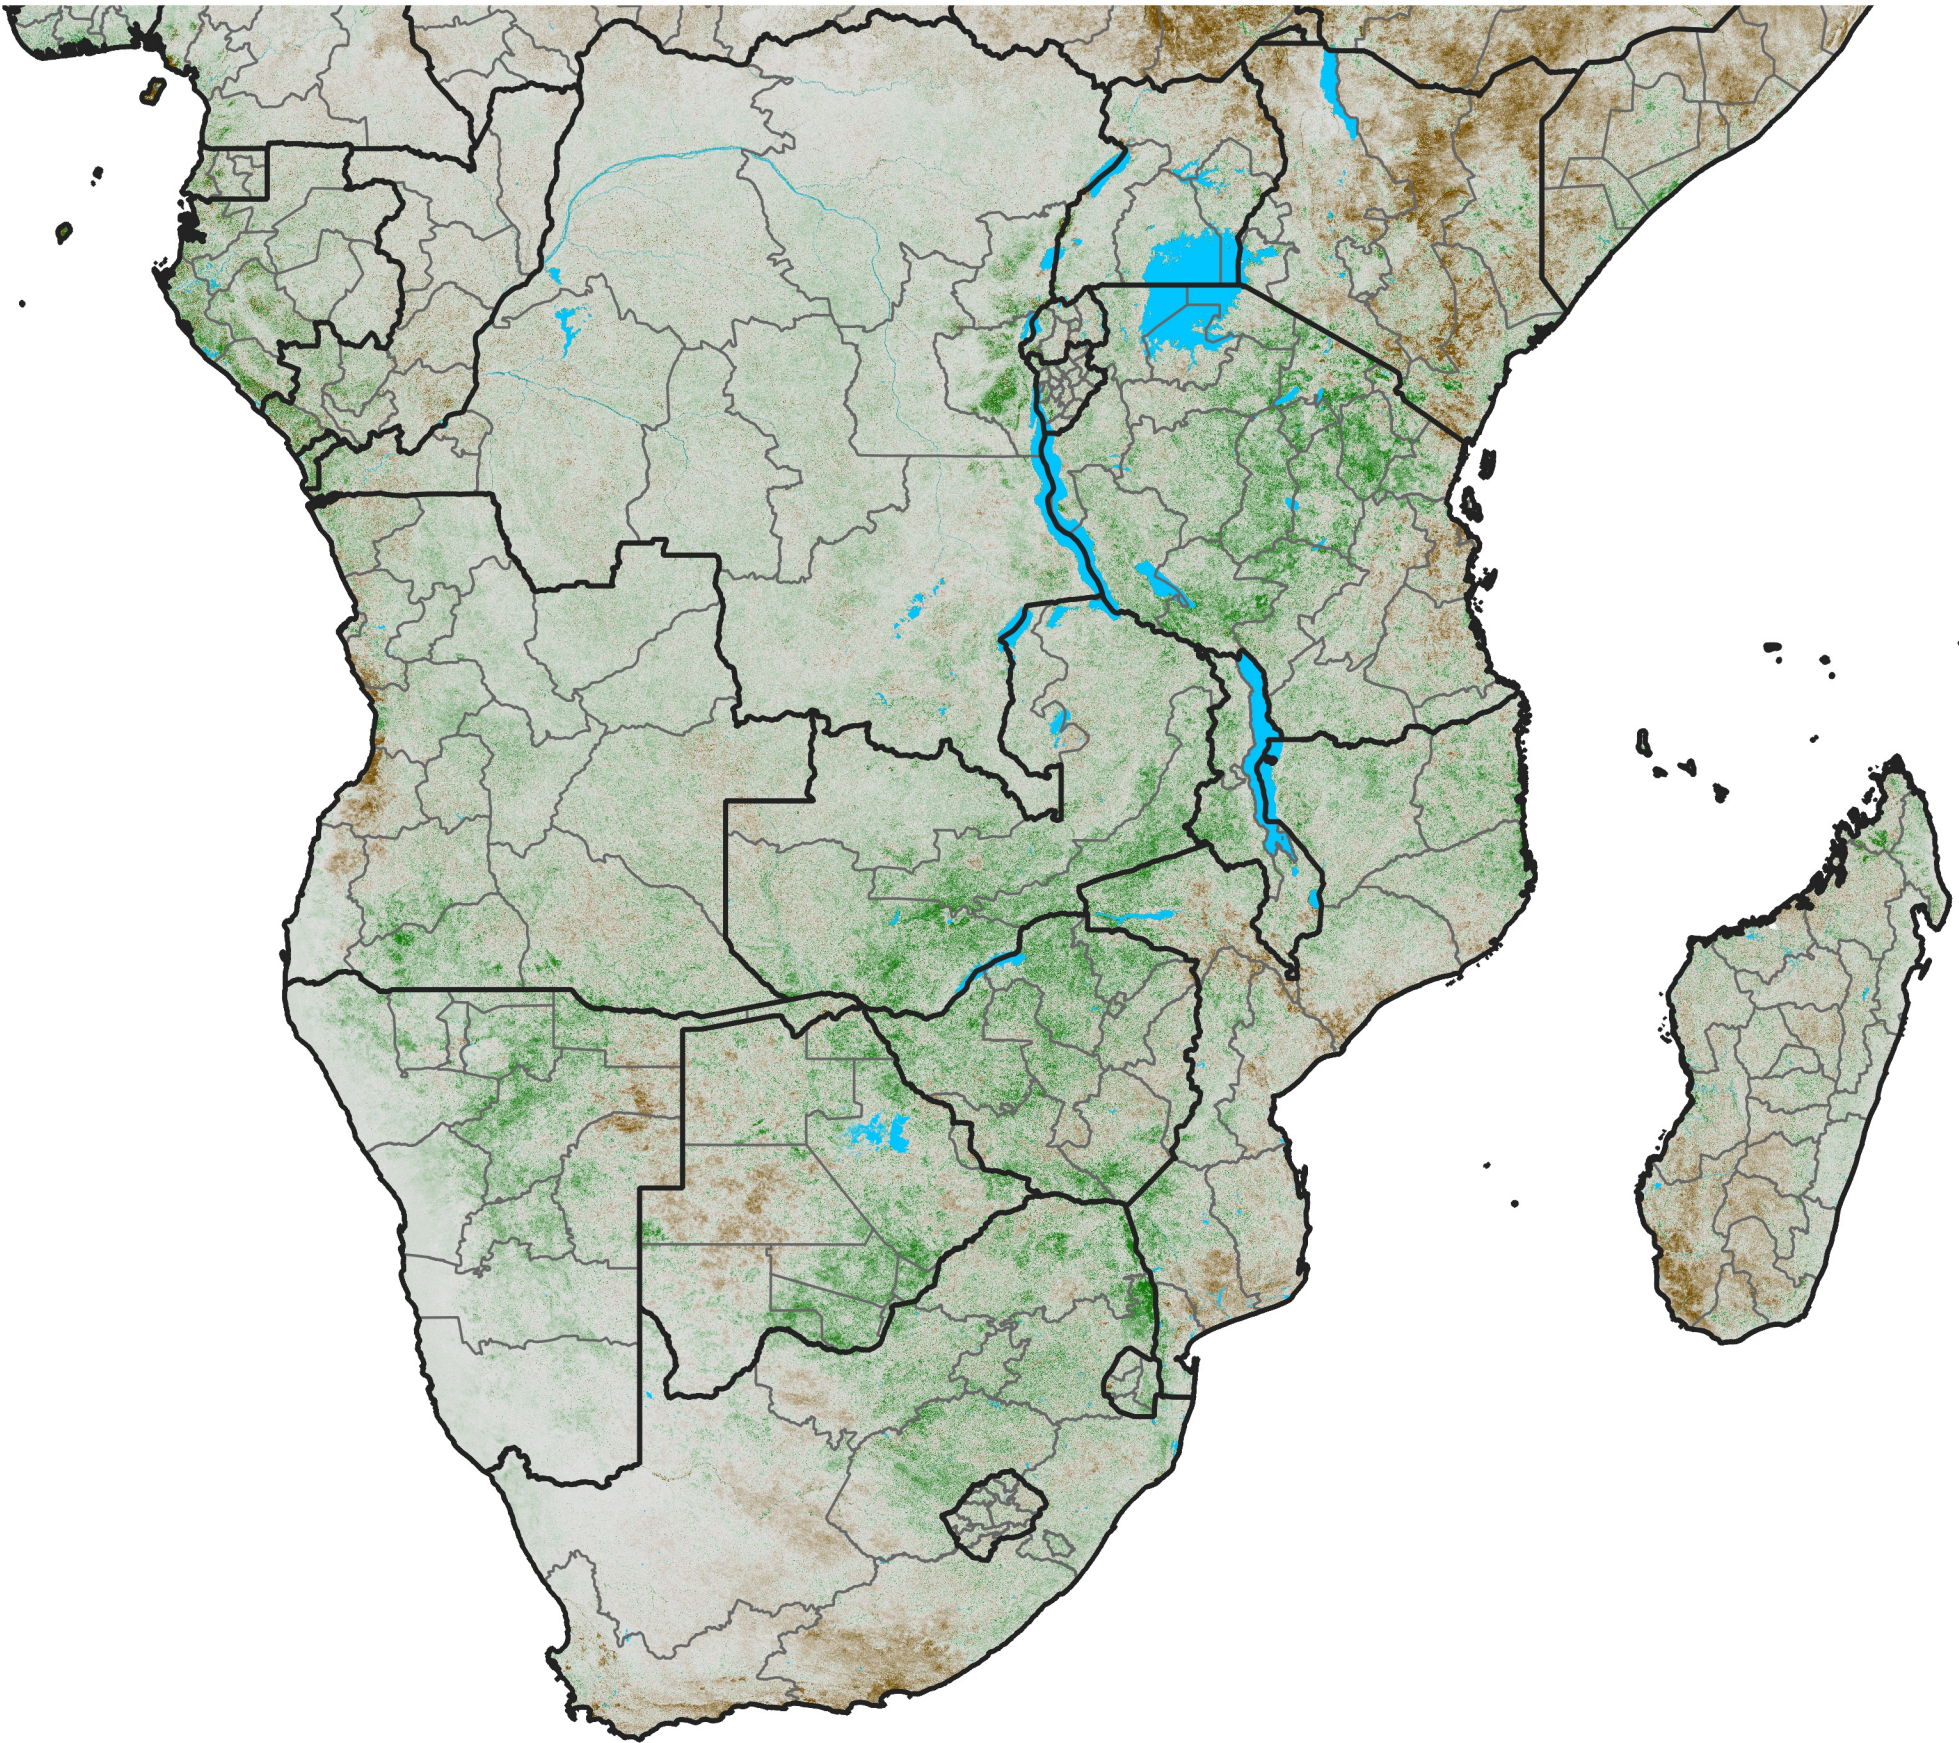

# Southern Africa NDVI Anomaly

2009 minus mean (2003 - 2022)

Period 35 / December 11 - 20, 2009

## NDVI Anomaly

< -0.3   -0.2   -0.1   -0.05   0.05   0.1   0.2   >0.3

Negative

No Difference

Positive