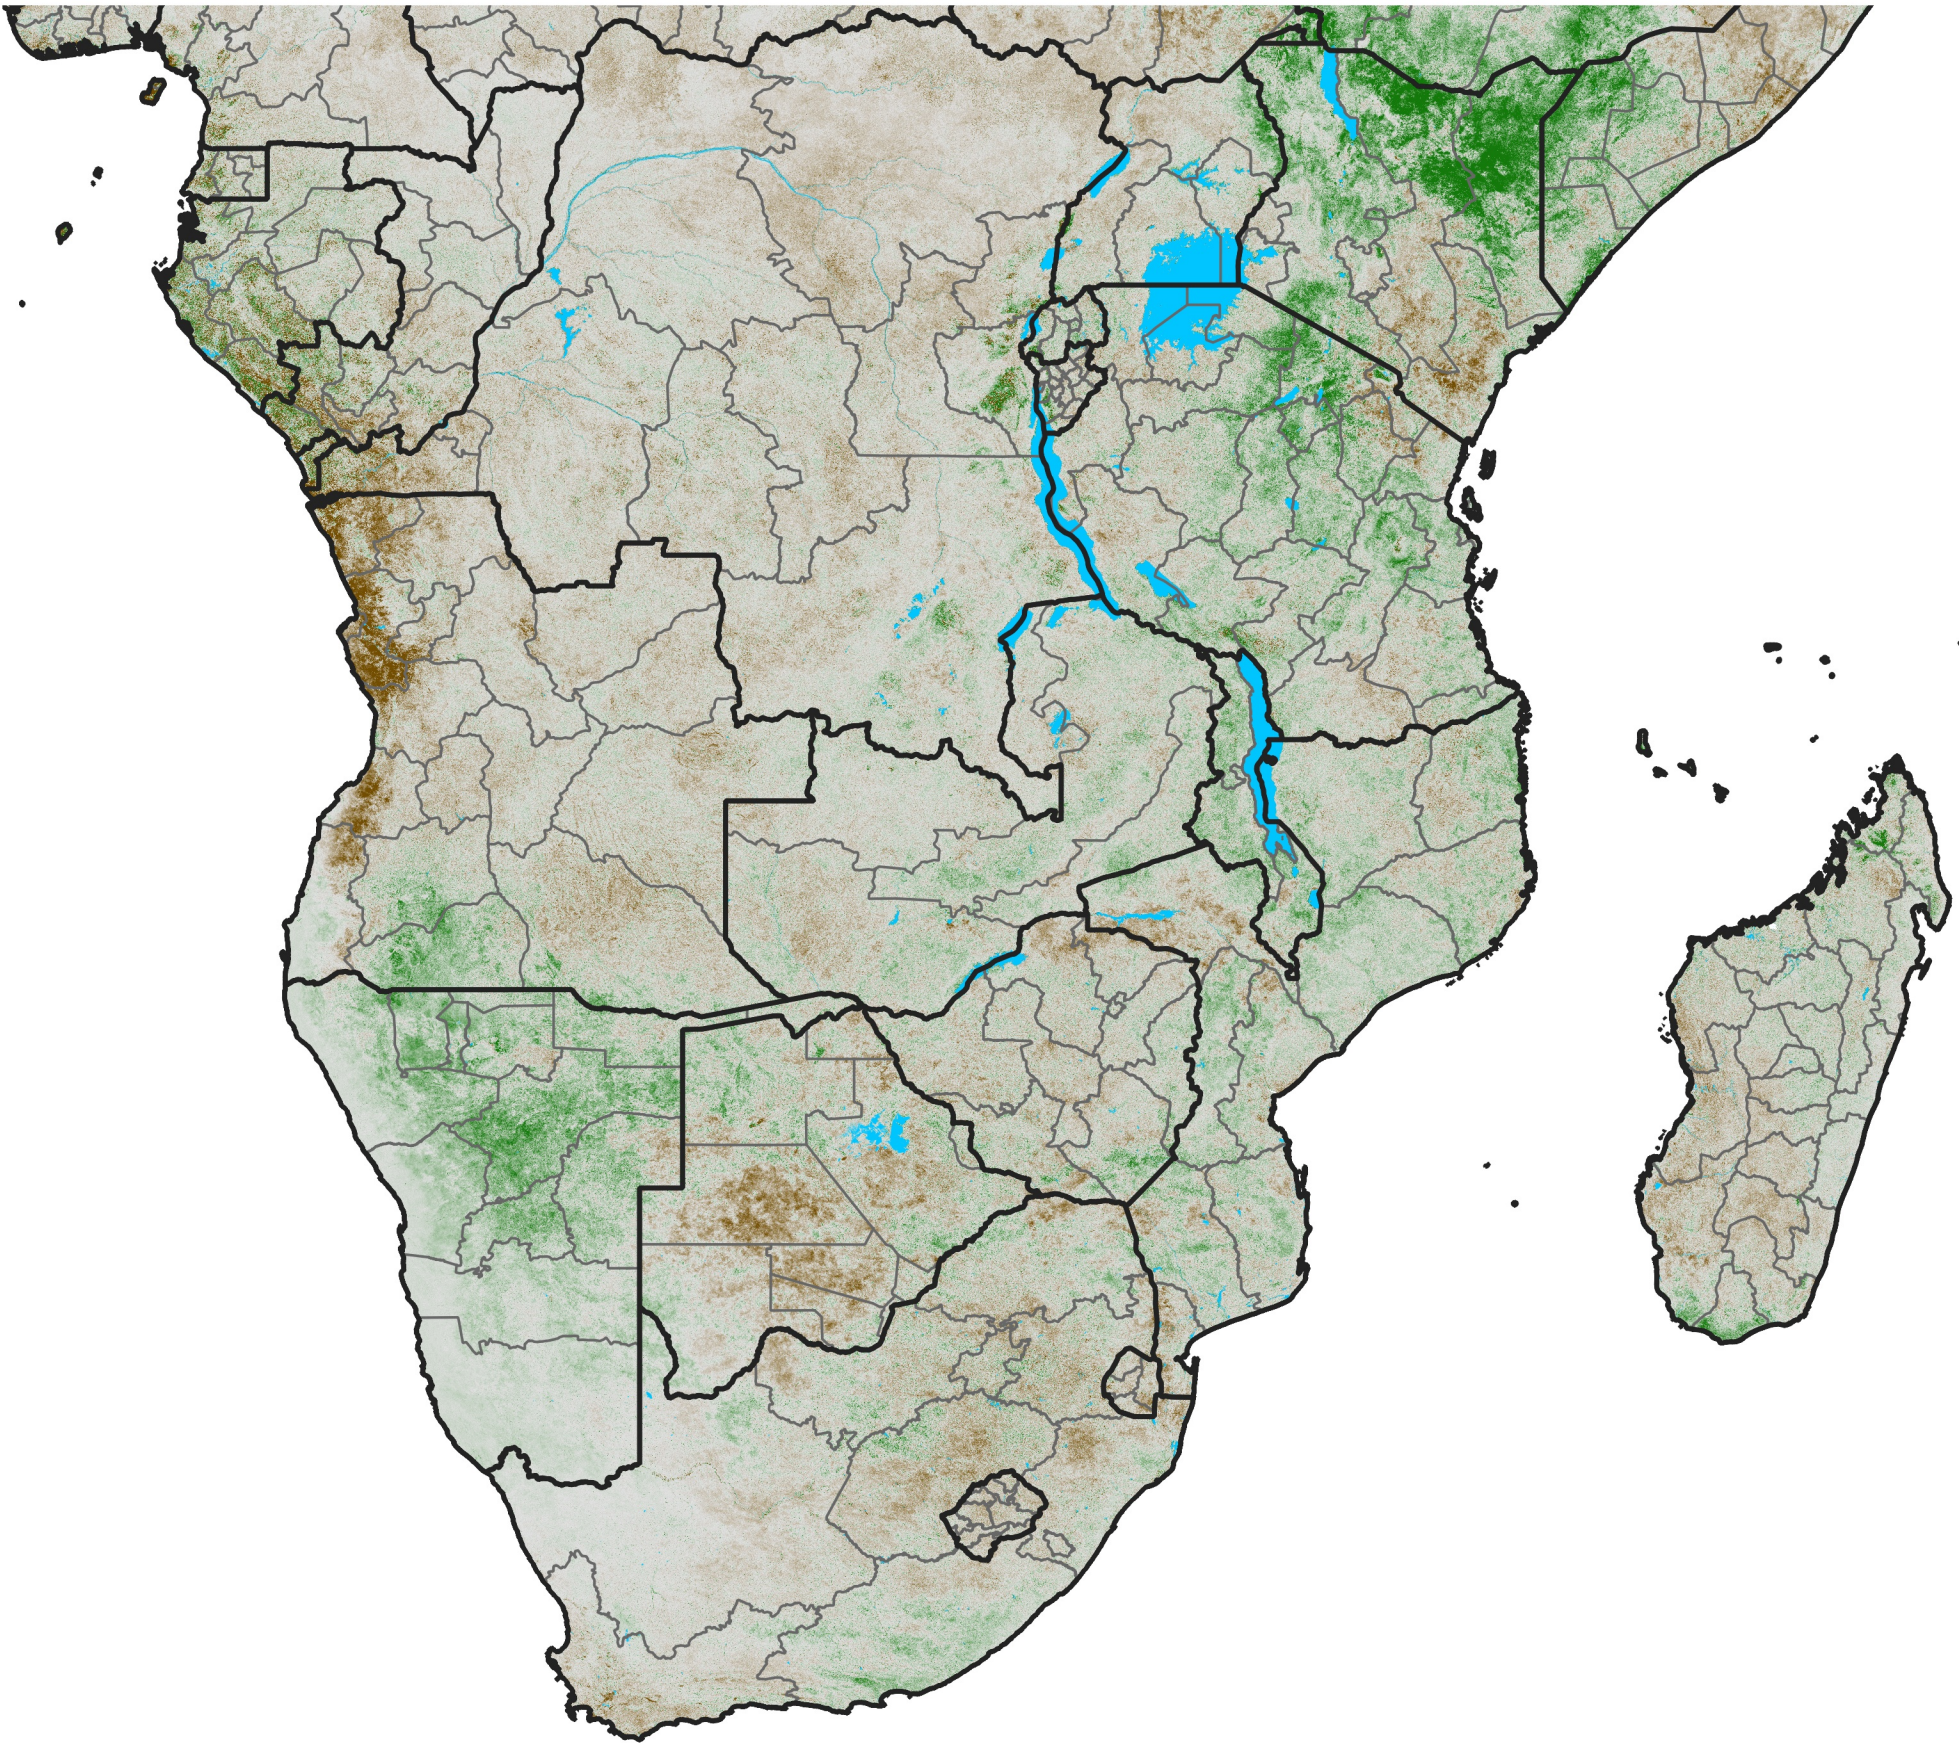

# Southern Africa NDVI Anomaly

2011 minus mean (2003 - 2022)

Period 35 / December 11 - 20, 2011

## NDVI Anomaly

< -0.3   -0.2   -0.1   -0.05   0.05   0.1   0.2   > 0.3

Negative

No Difference

Positive