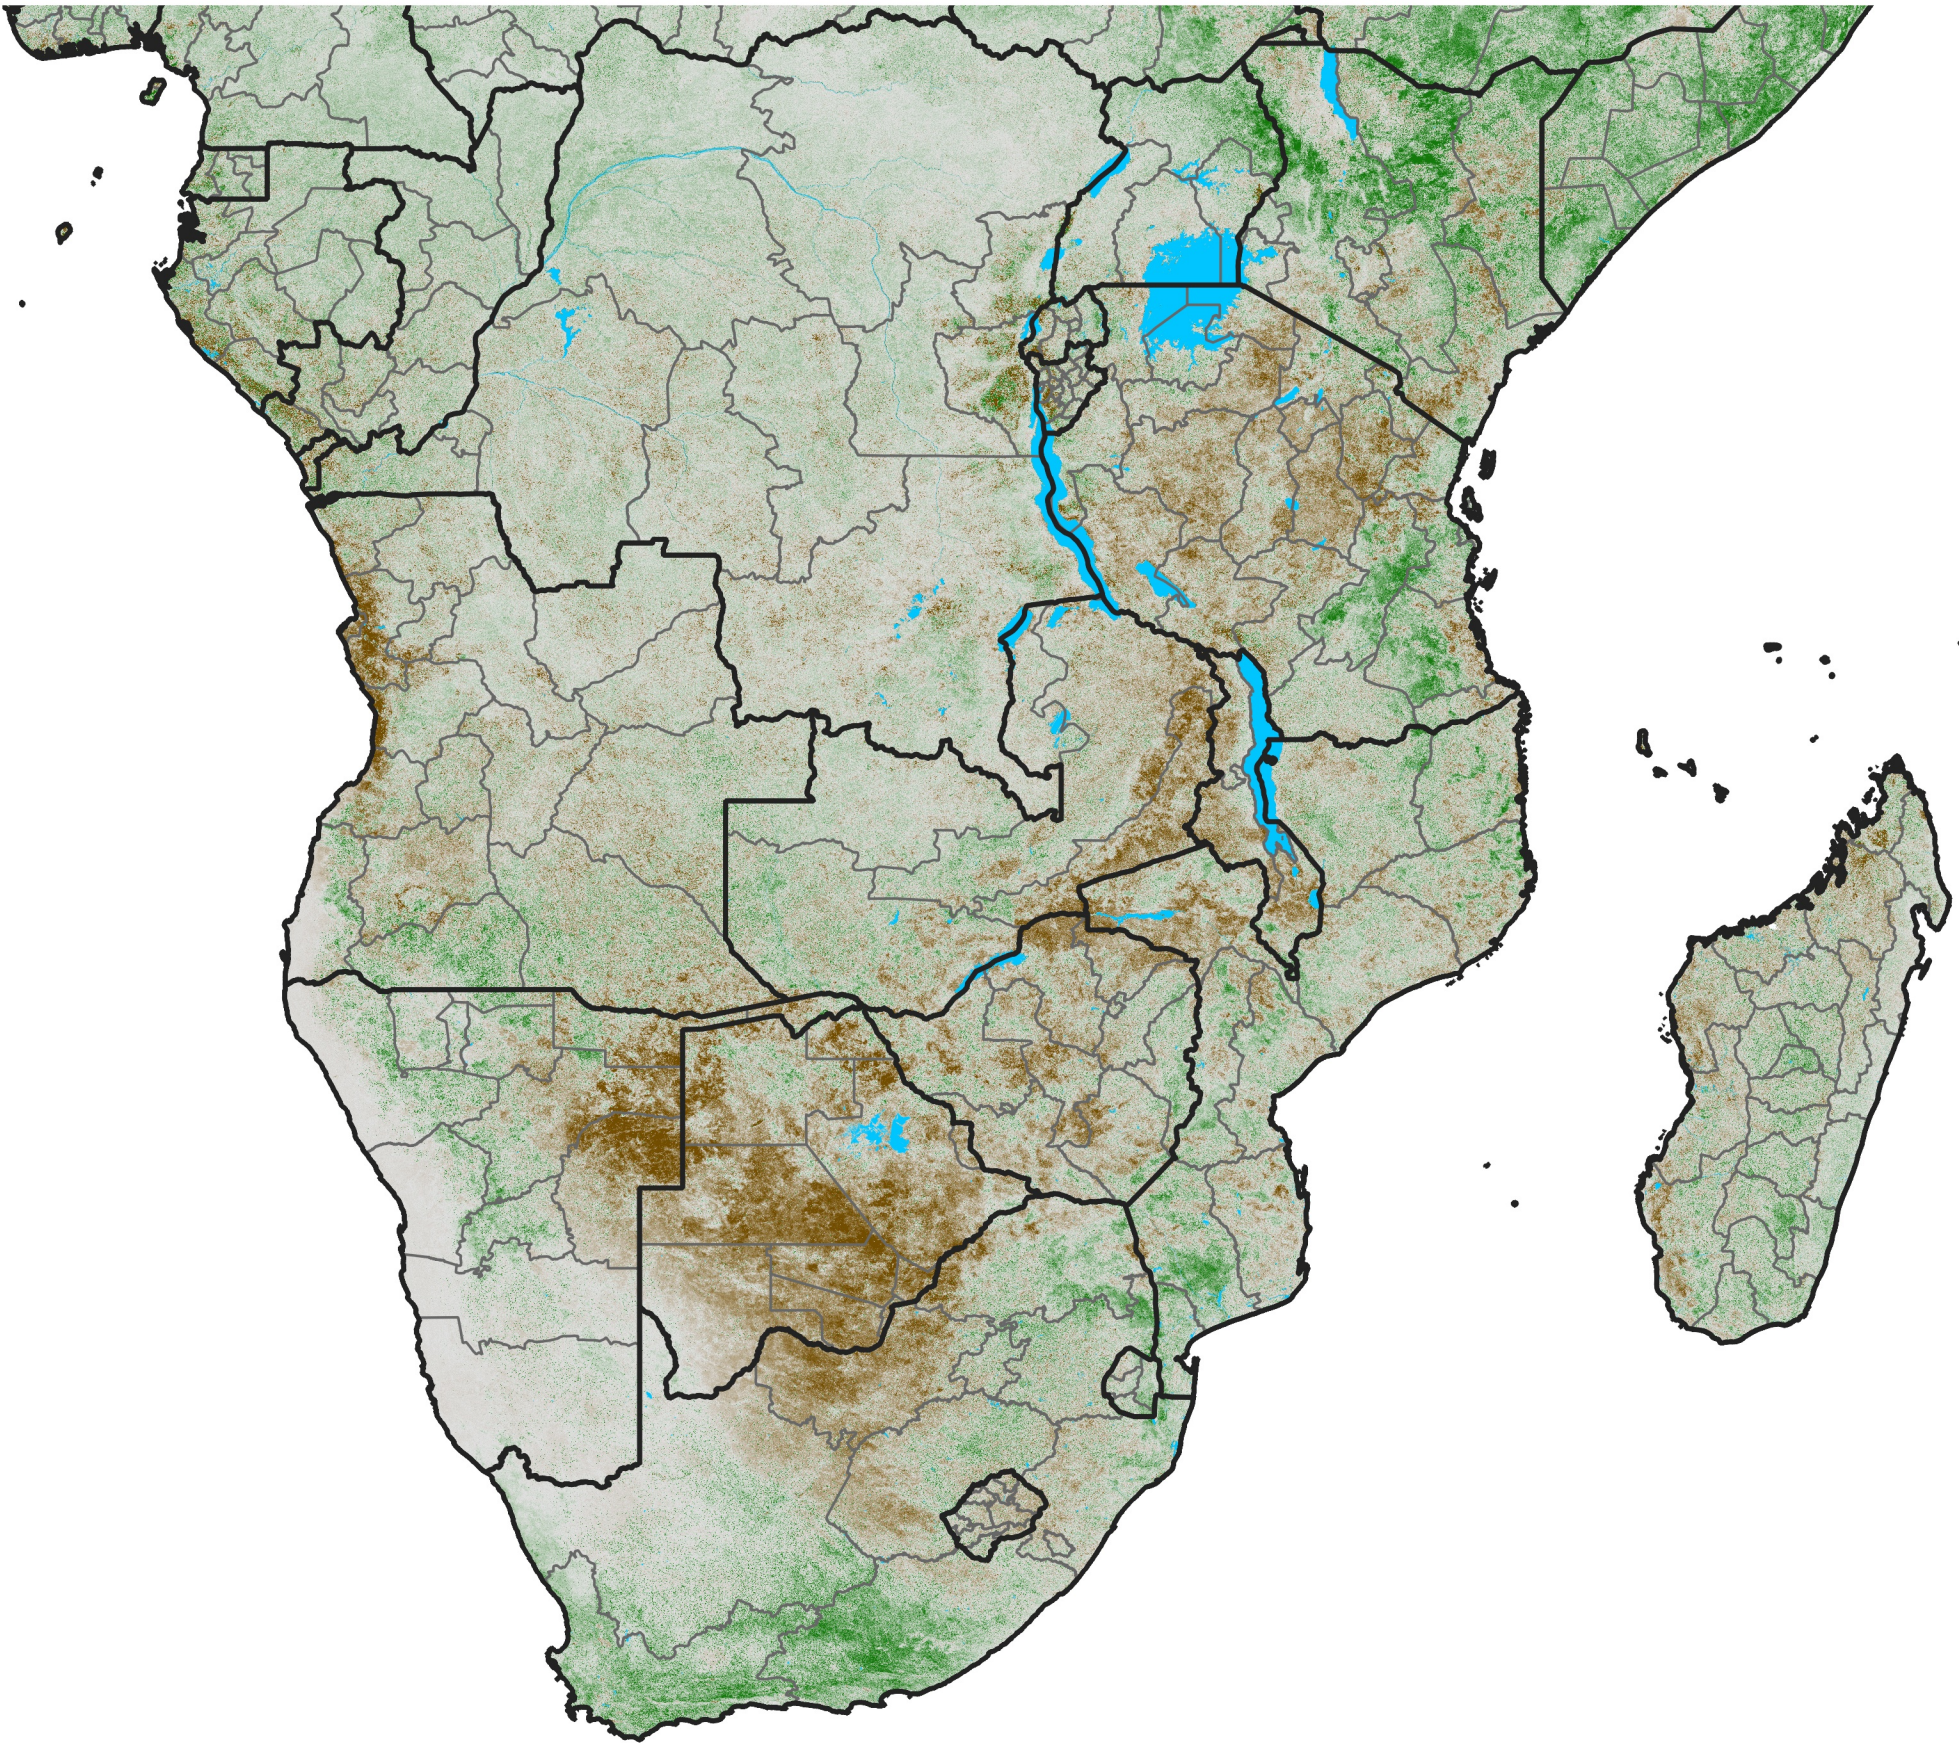

# Southern Africa NDVI Anomaly

2013 minus mean (2003 - 2022)

Period 34 / December 01 - 10, 2013

## NDVI Anomaly

< -0.3   -0.2   -0.1   -0.05   0.05   0.1   0.2   >0.3

Negative

No Difference

Positive