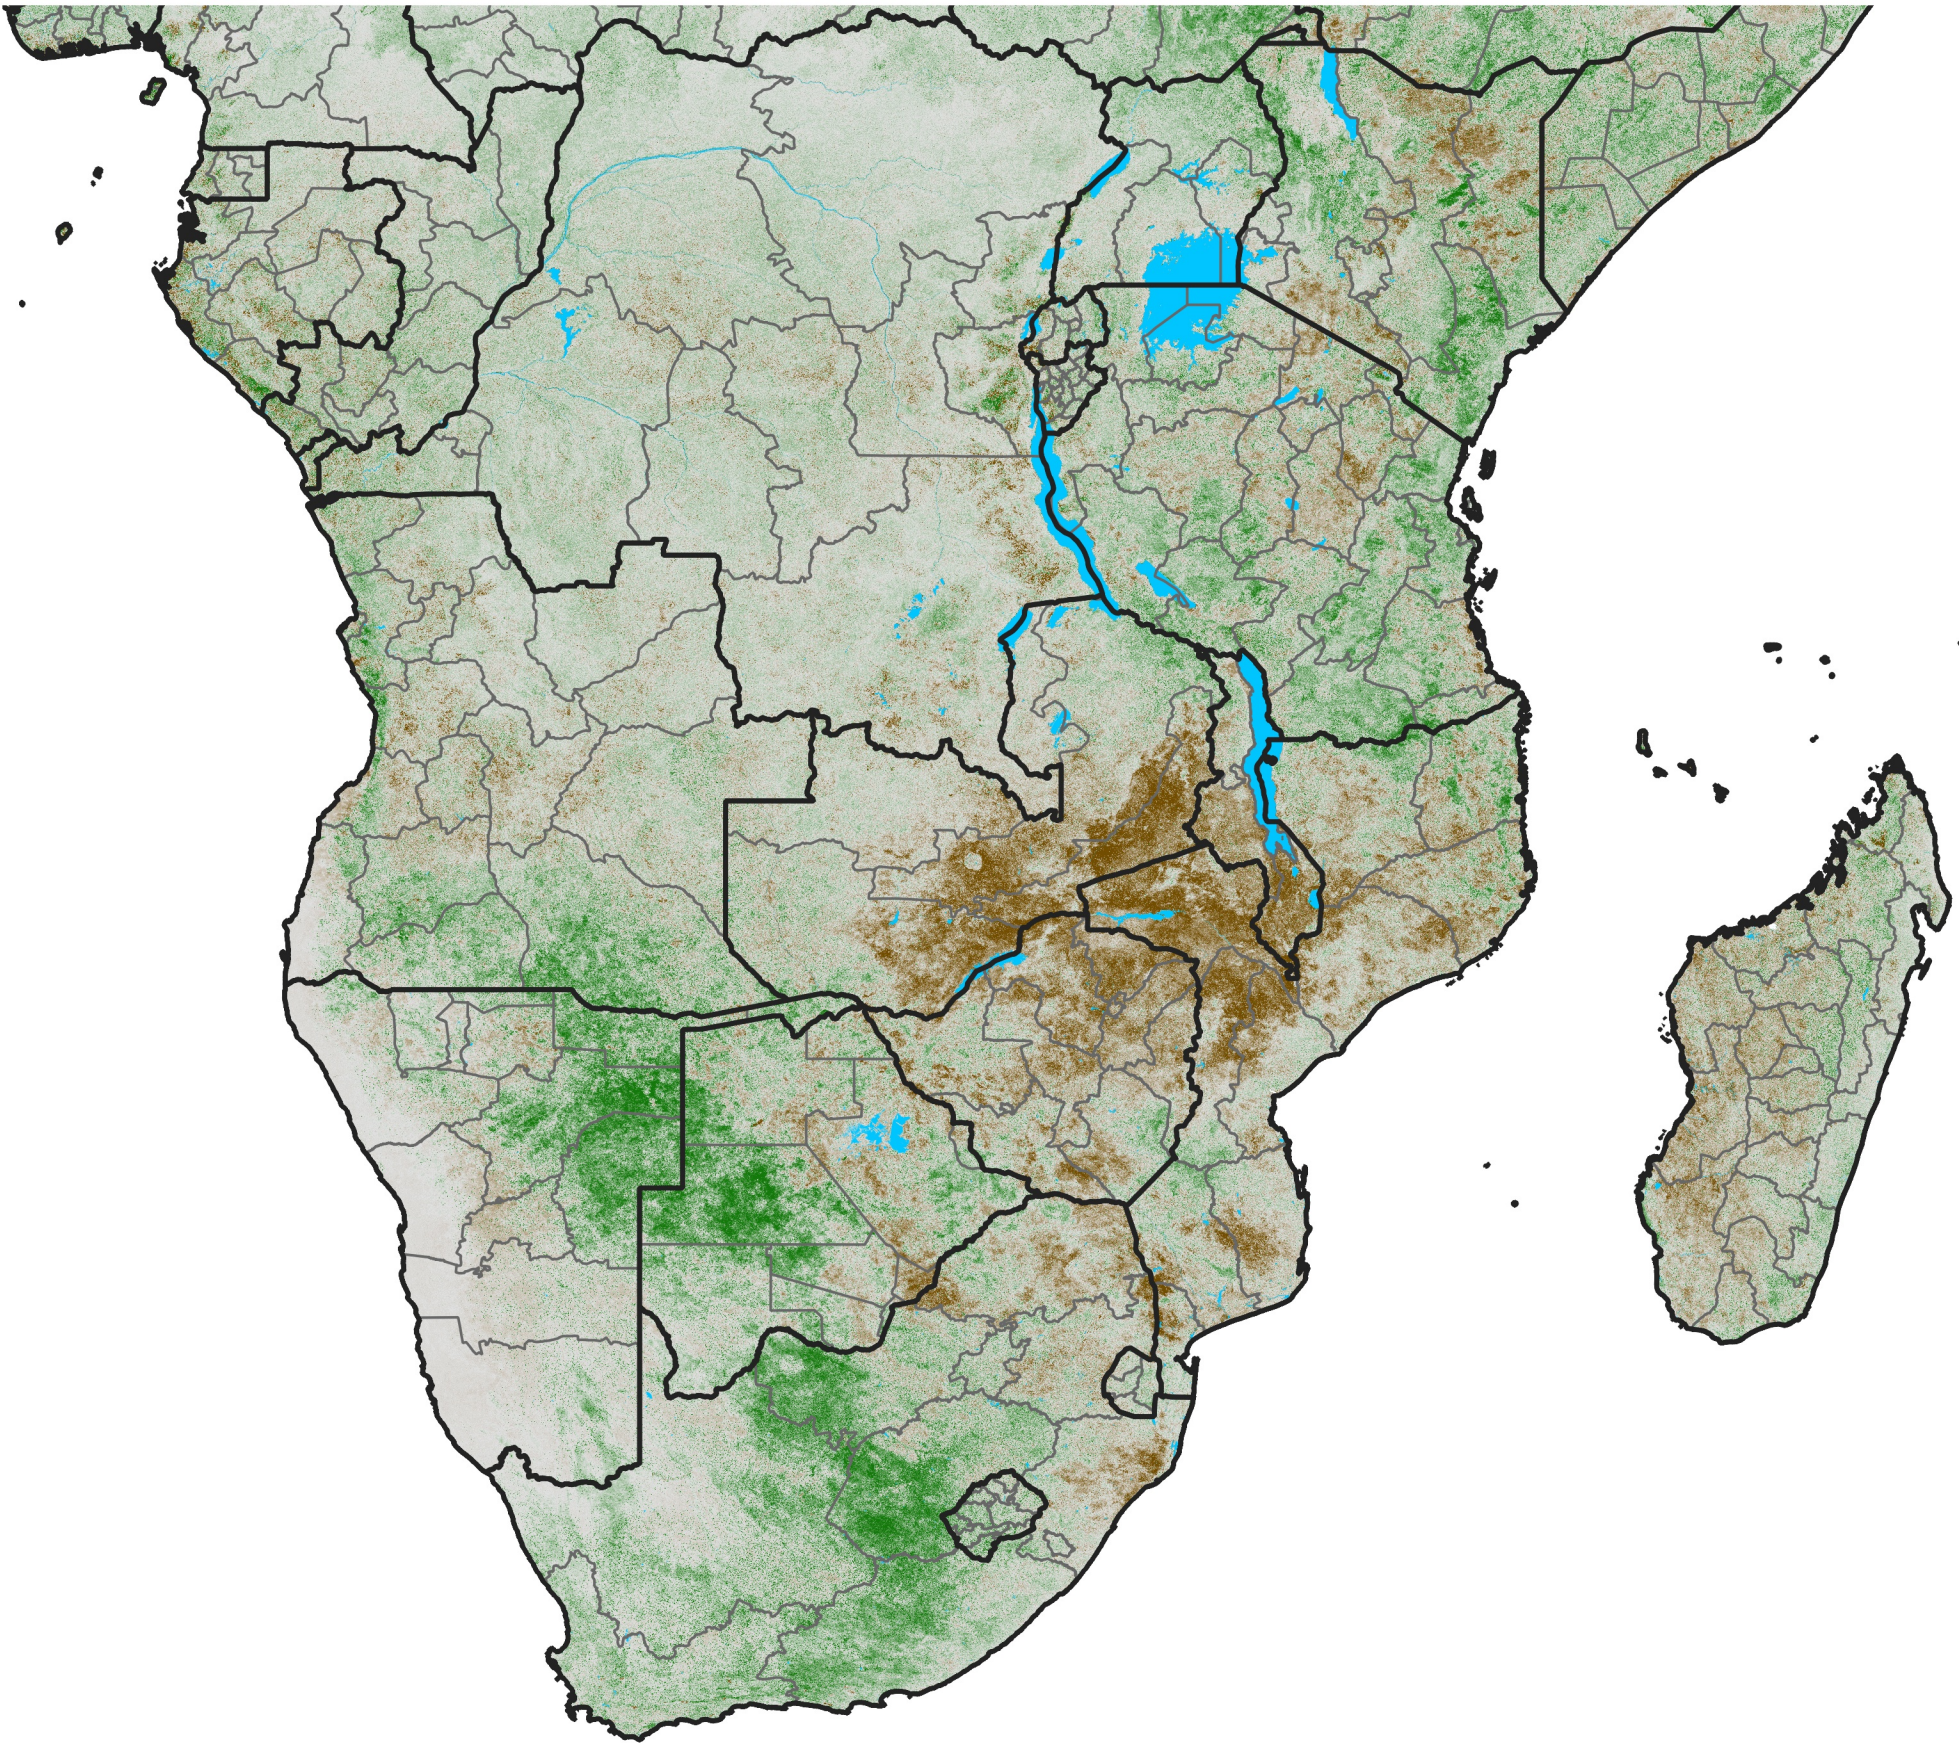

Southern Africa NDVI Anomaly

2014 minus mean (2003 - 2022)

Period 34 / December 01 - 10, 2014

NDVI Anomaly

< -0.3 -0.2 -0.1 -0.05 0.05 0.1 0.2 >0.3

Negative

No Difference

Positive