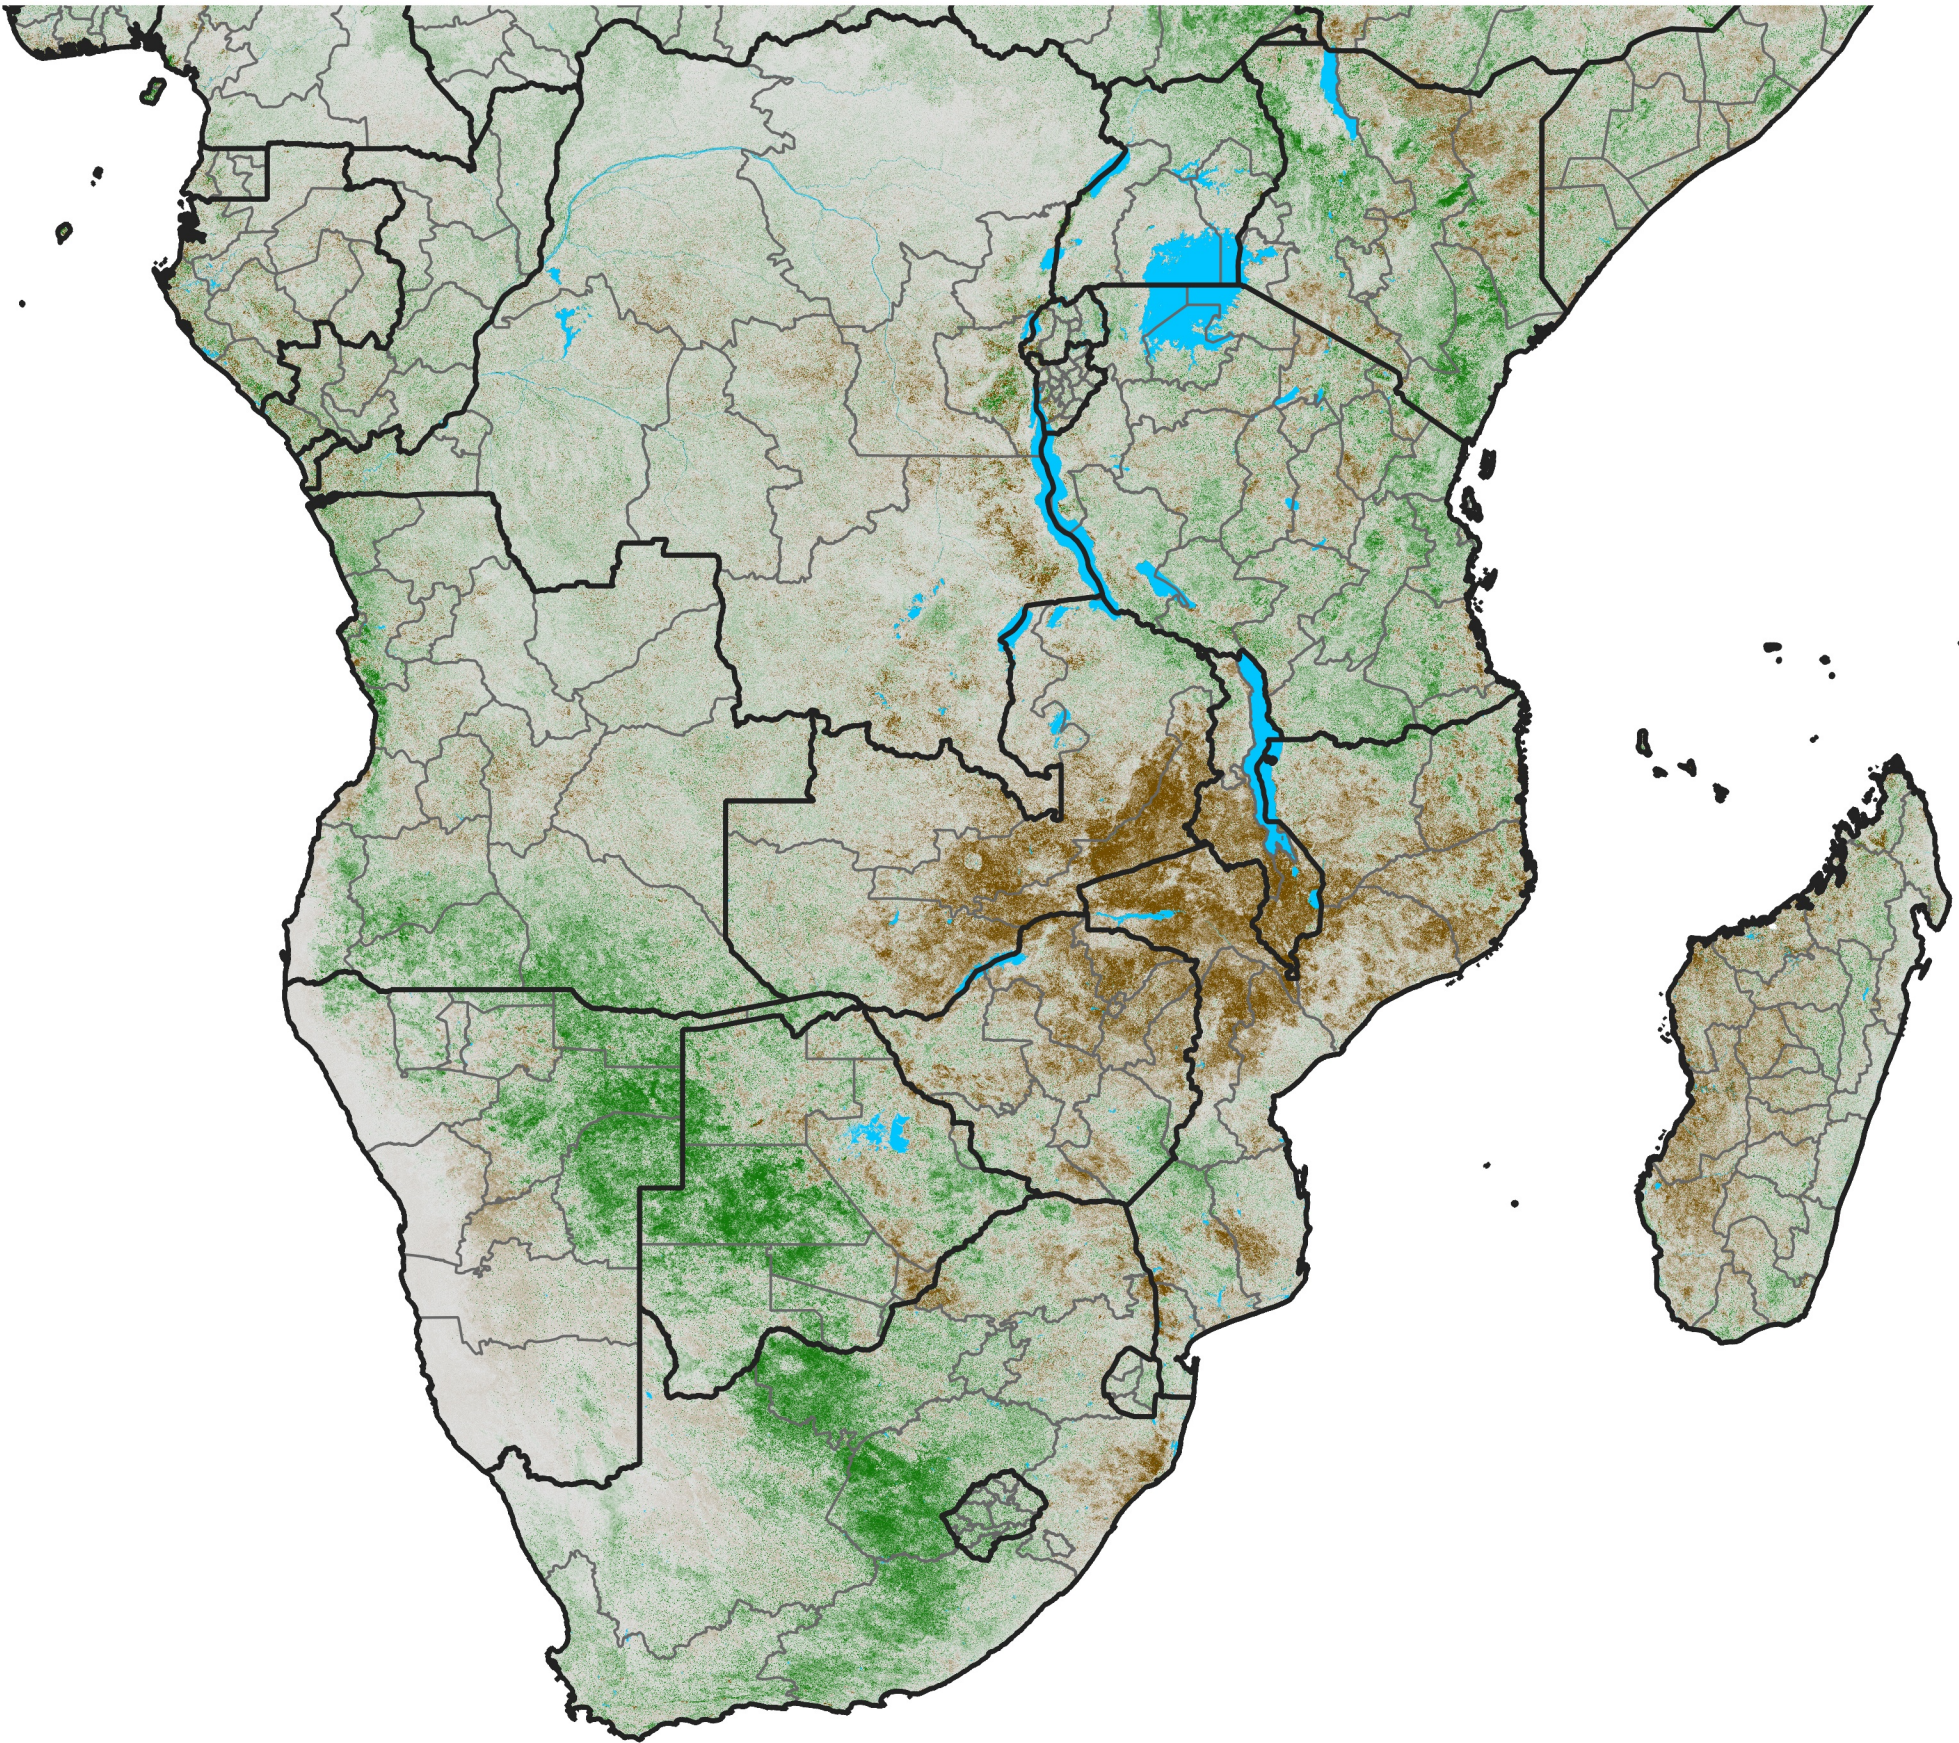

# Southern Africa NDVI Anomaly

2014 minus mean (2003 - 2022)

Period 35 / December 11 - 20, 2014

## NDVI Anomaly

< -0.3   -0.2   -0.1   -0.05   0.05   0.1   0.2   >0.3

Negative

No Difference

Positive