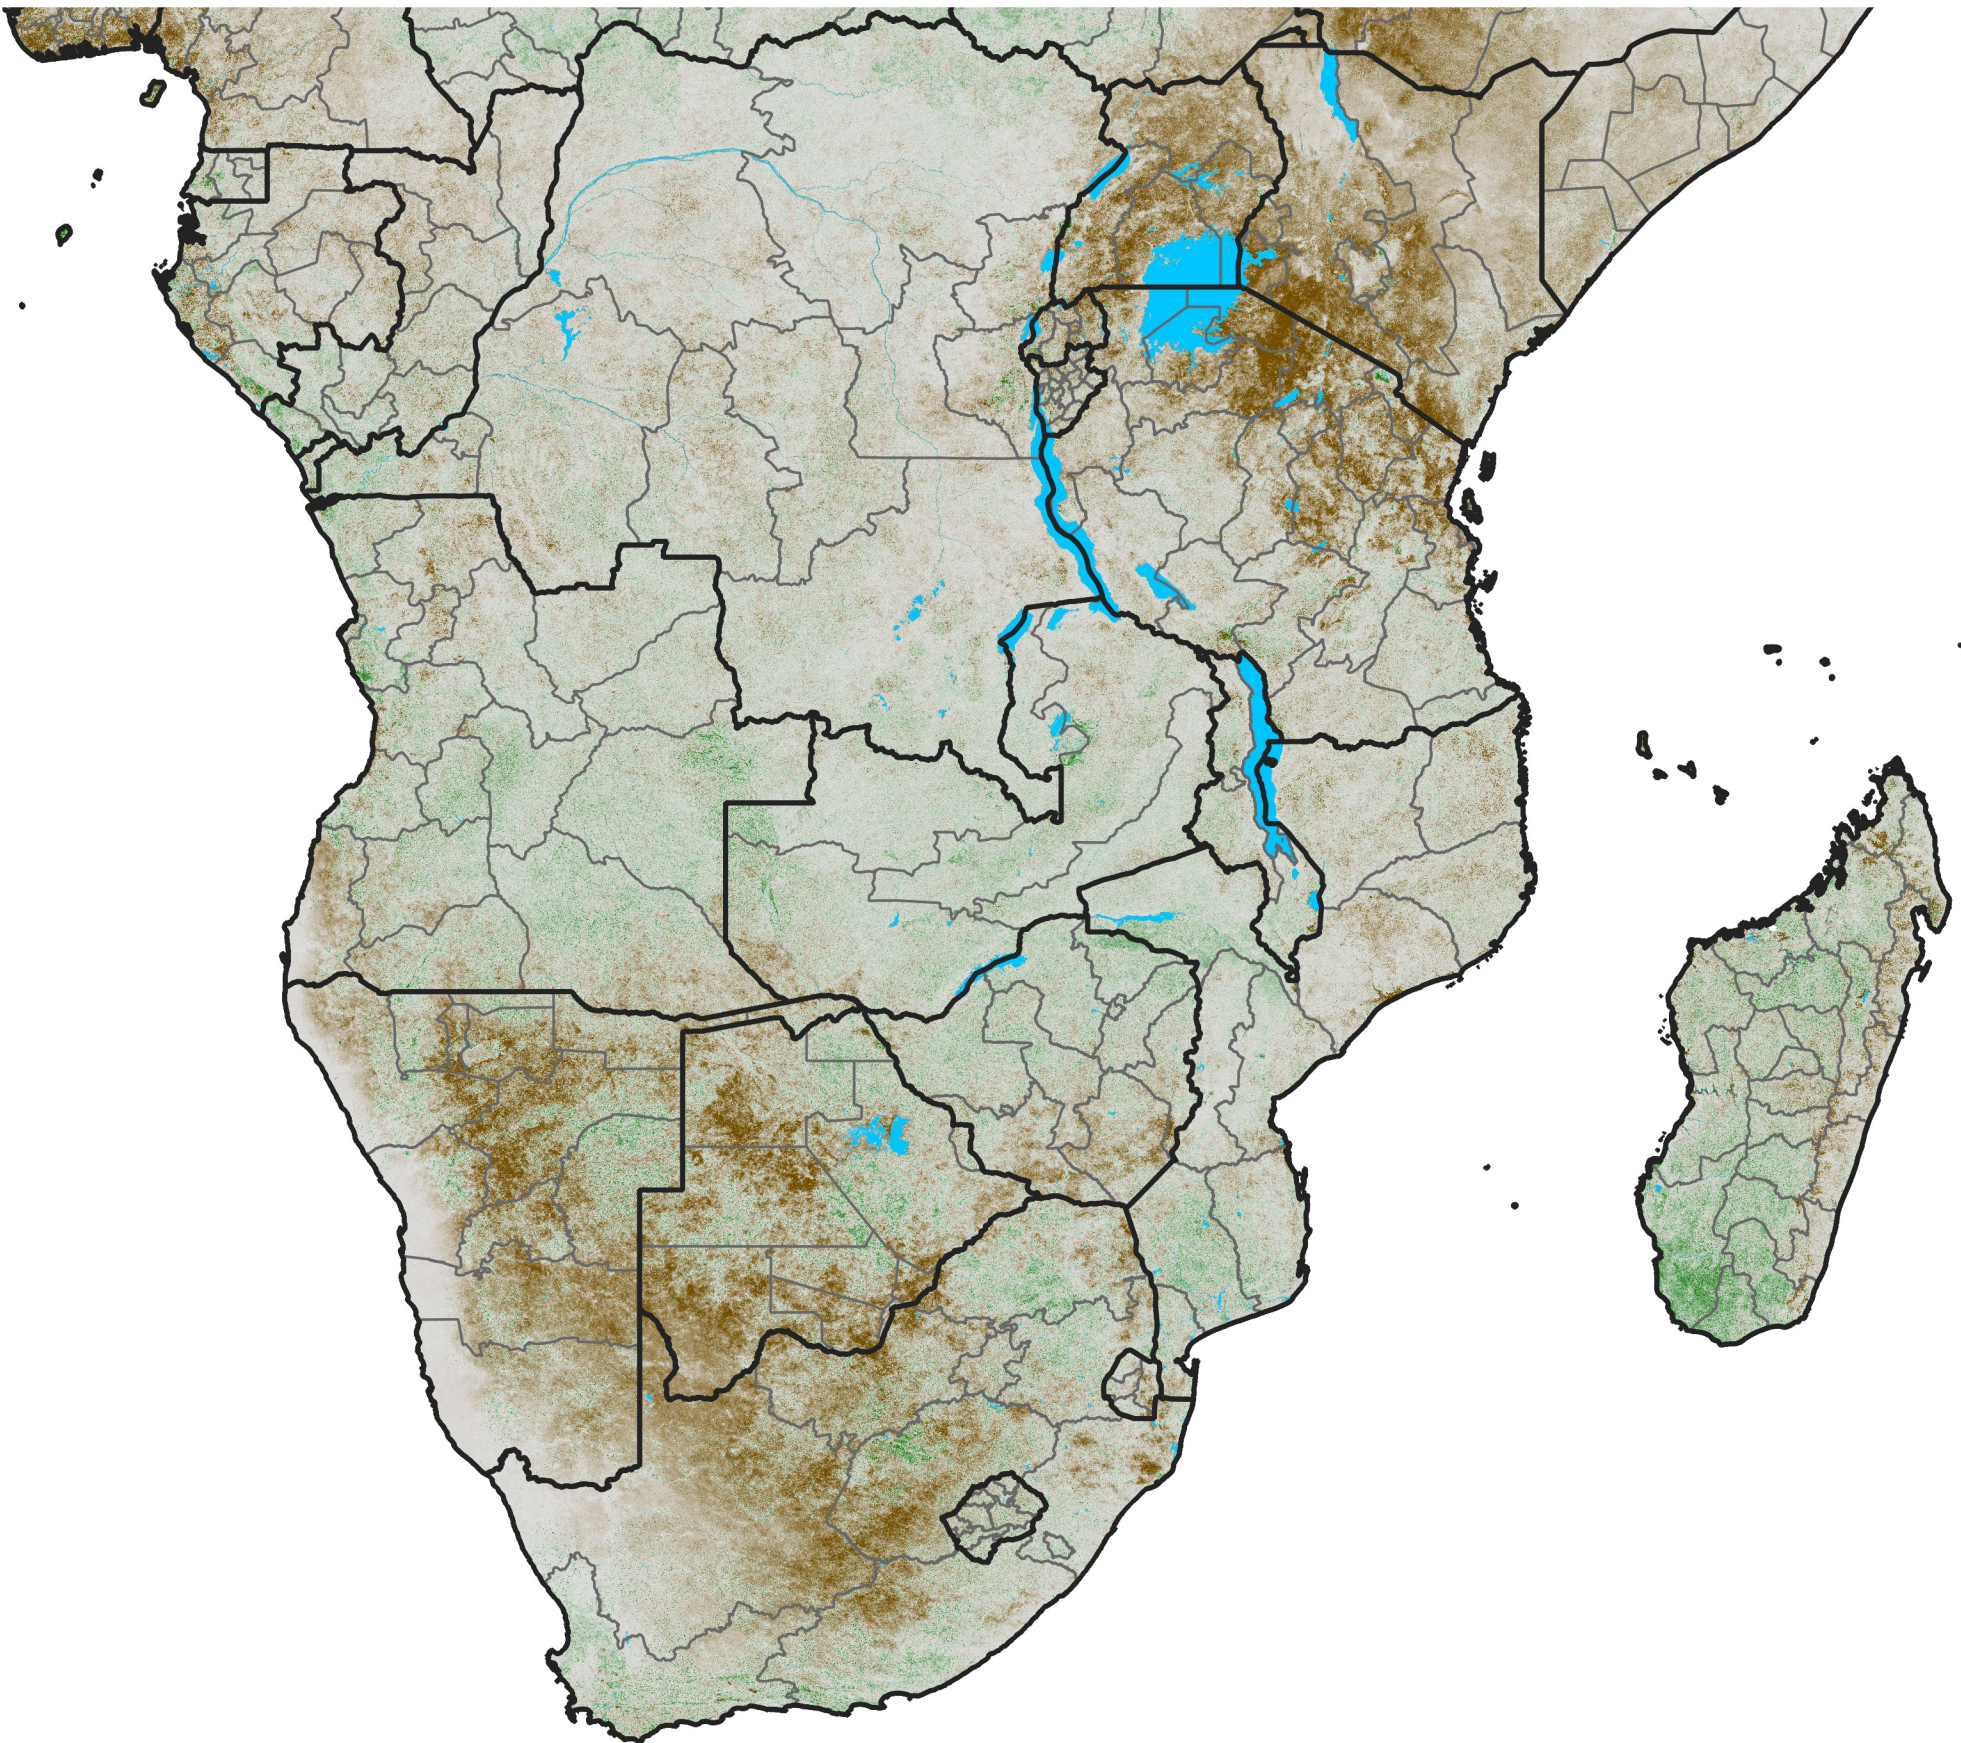

# Southern Africa

## NDVI Anomaly

2015 minus mean (2003 - 2022)

Period 07 / March 01 - 10, 2015

### NDVI Anomaly

< -0.3   -0.2   -0.1   -0.05   0.05   0.1   0.2   >0.3

Negative

No Difference

Positive