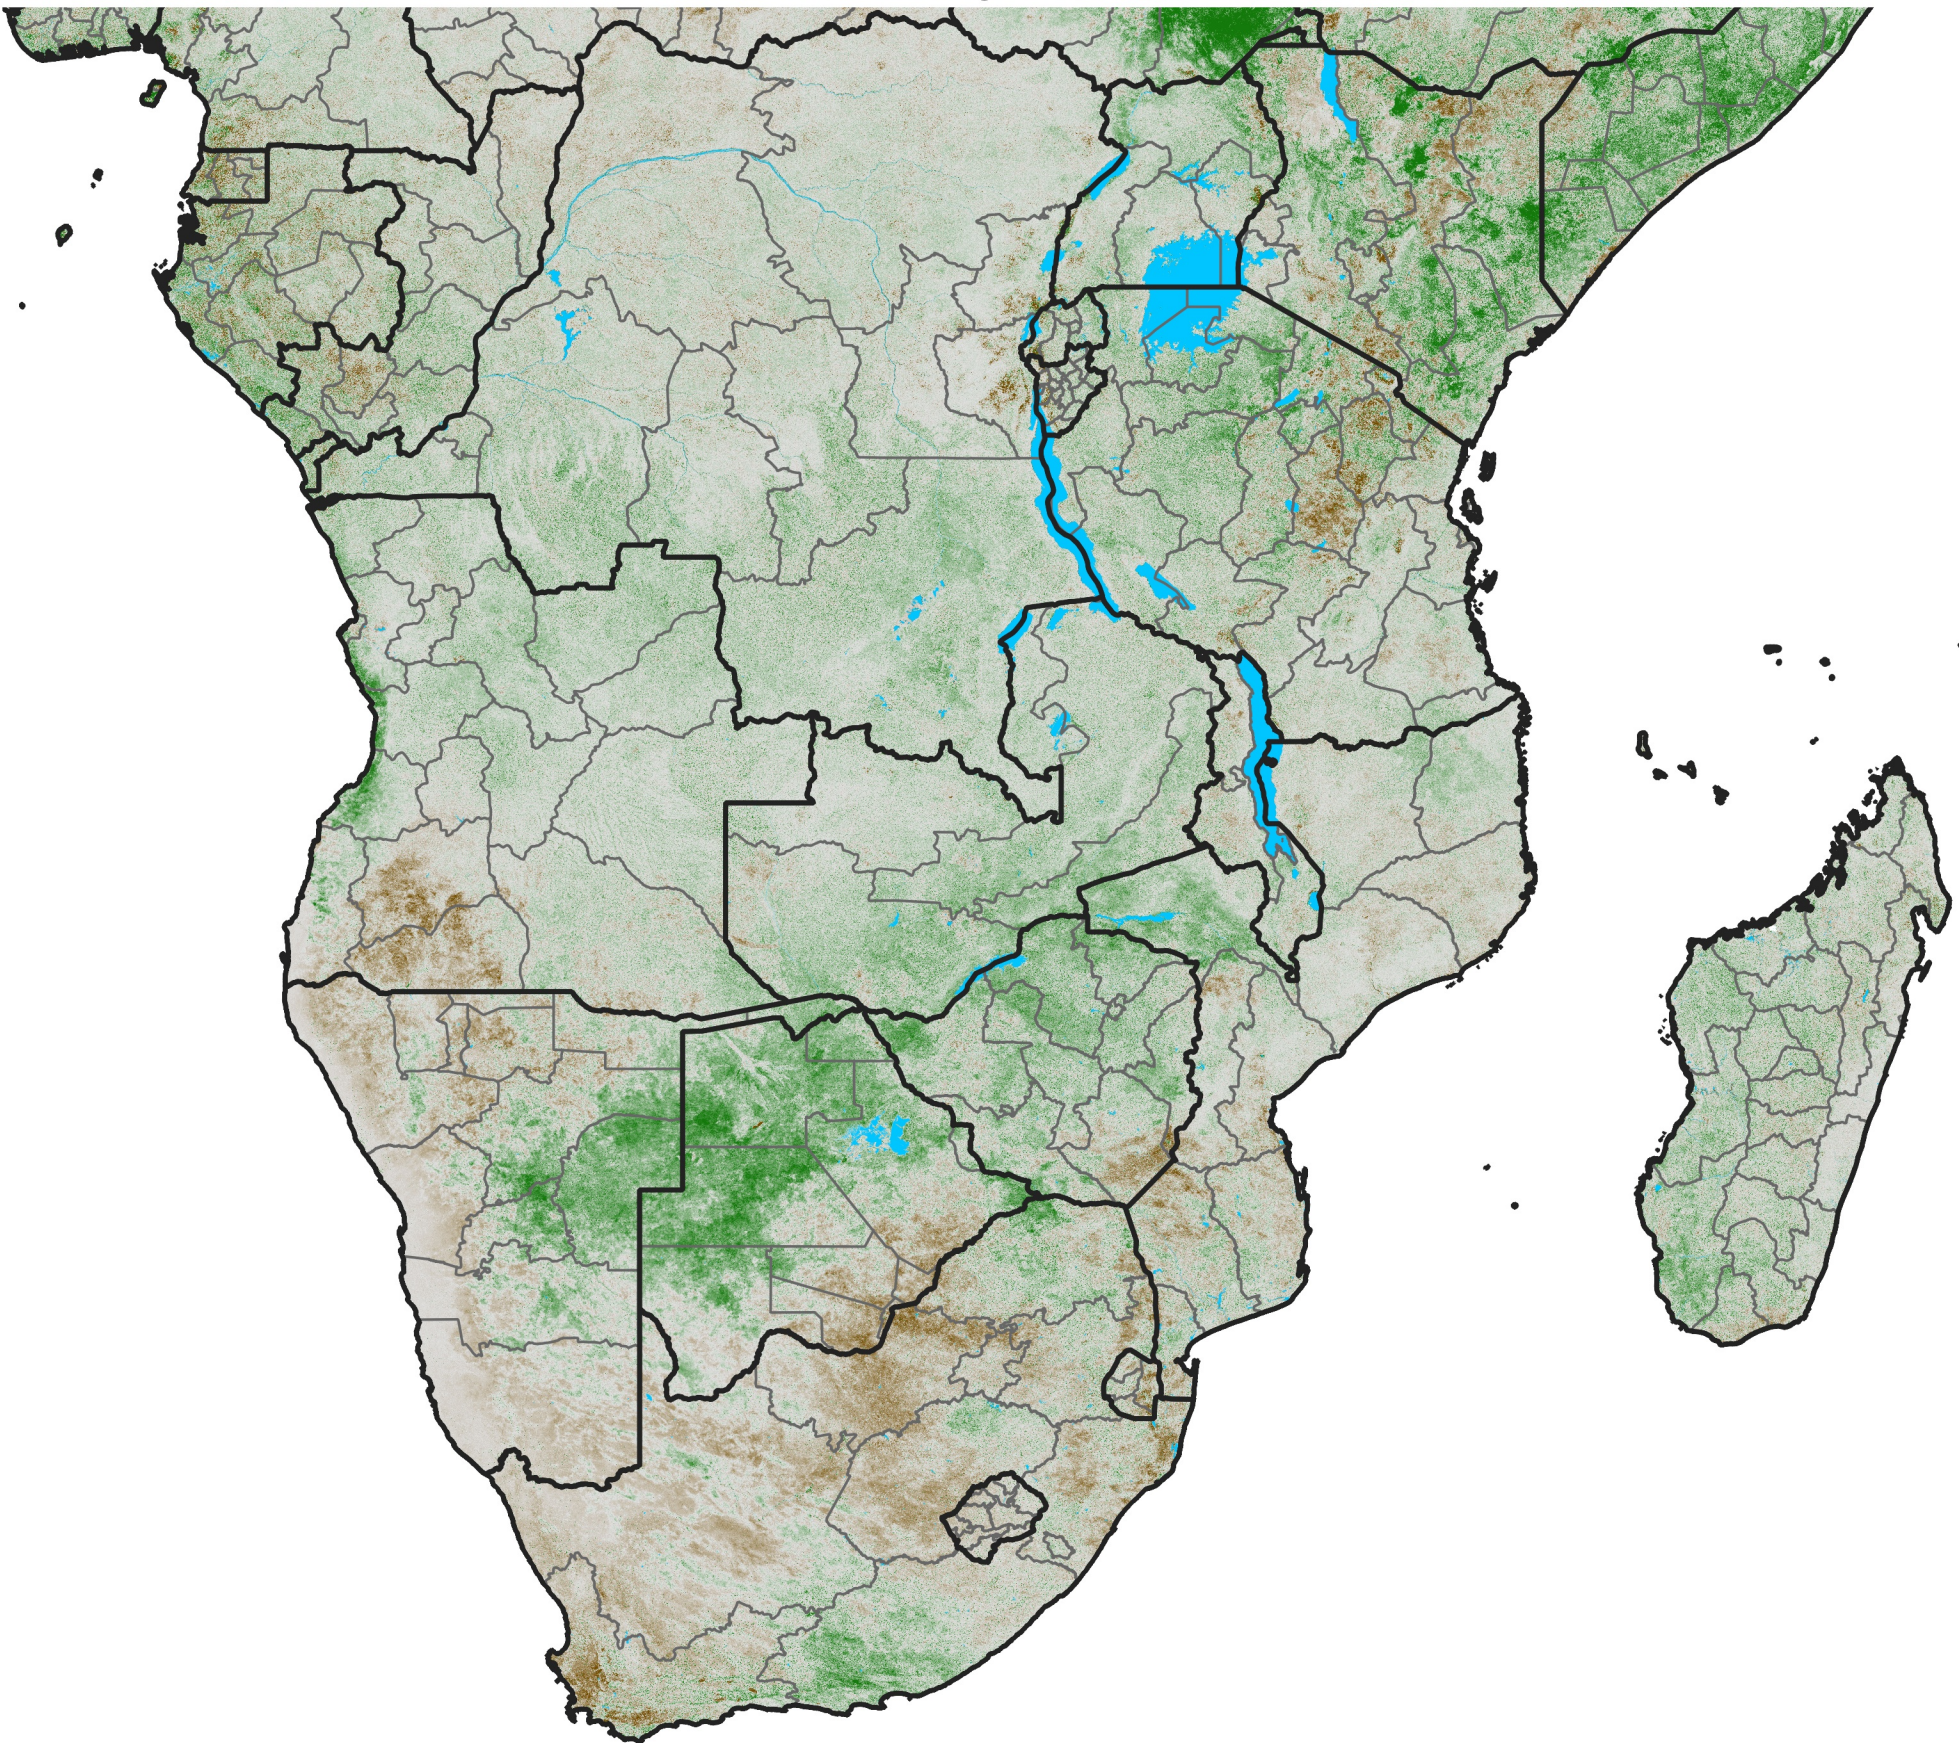

# Southern Africa

## NDVI Anomaly

2015 minus mean (2003 - 2022)

Period 14 / May 11 - 20, 2015