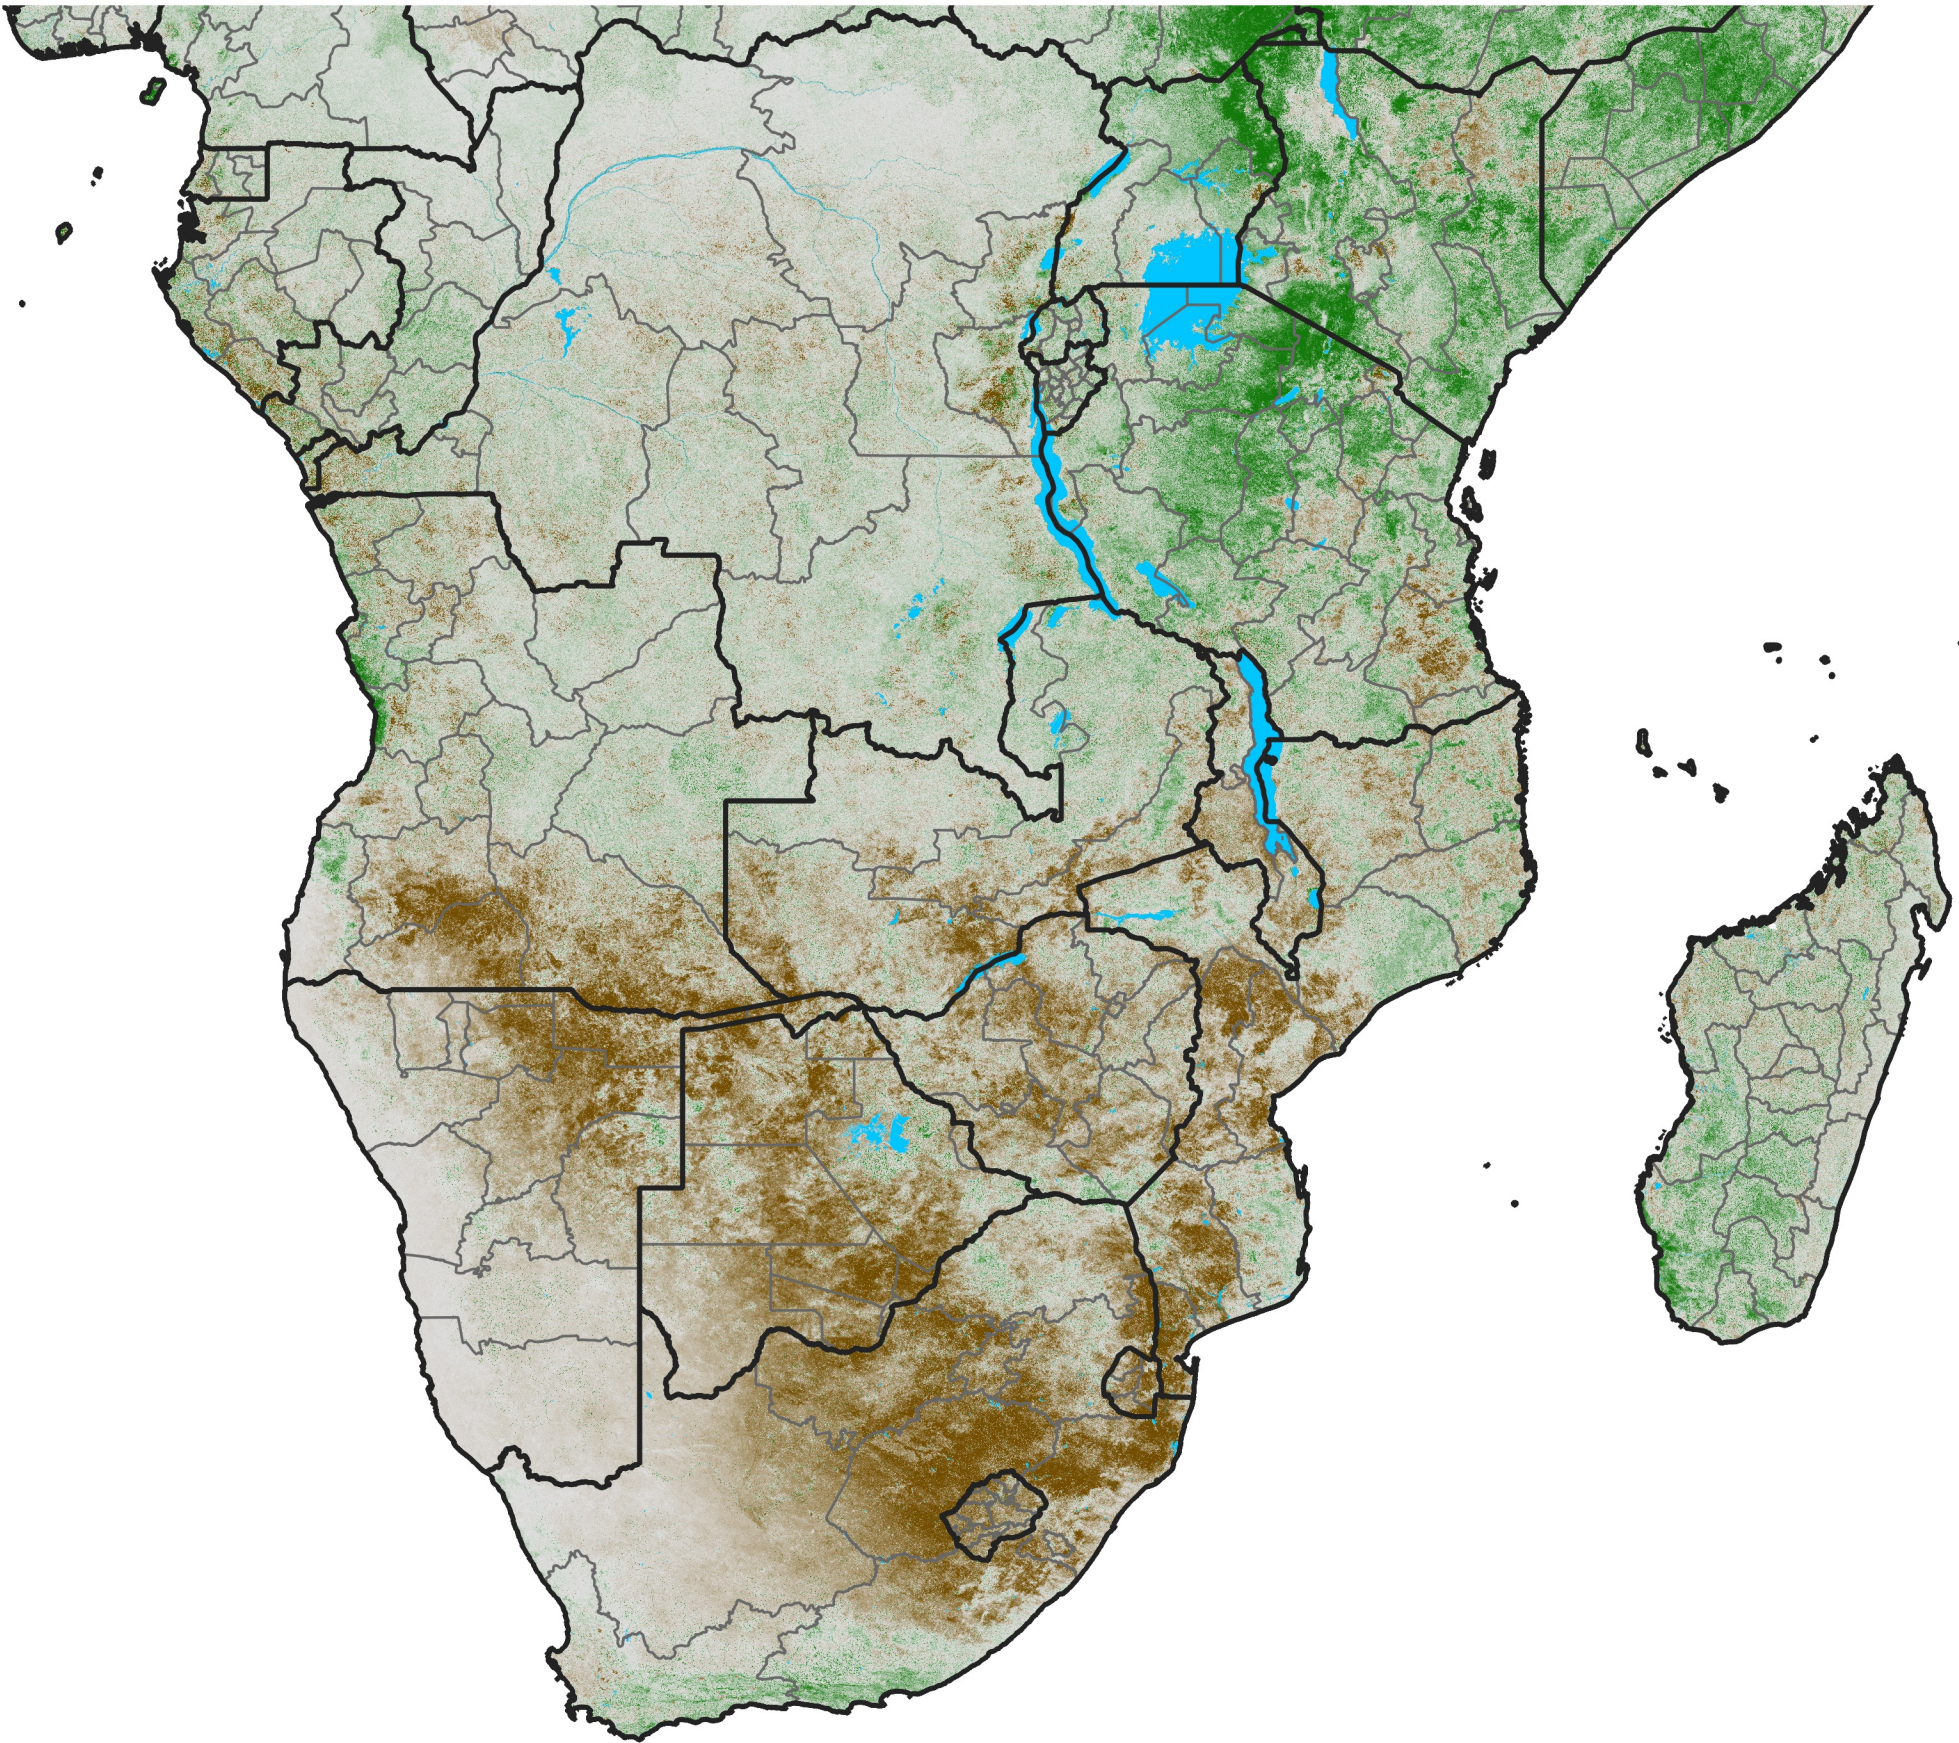

Southern Africa NDVI Anomaly

2015 minus mean (2003 - 2022)

Period 34 / December 01 - 10, 2015

NDVI Anomaly

< -0.3 -0.2 -0.1 -0.05 0.05 0.1 0.2 >0.3

Negative

No Difference

Positive