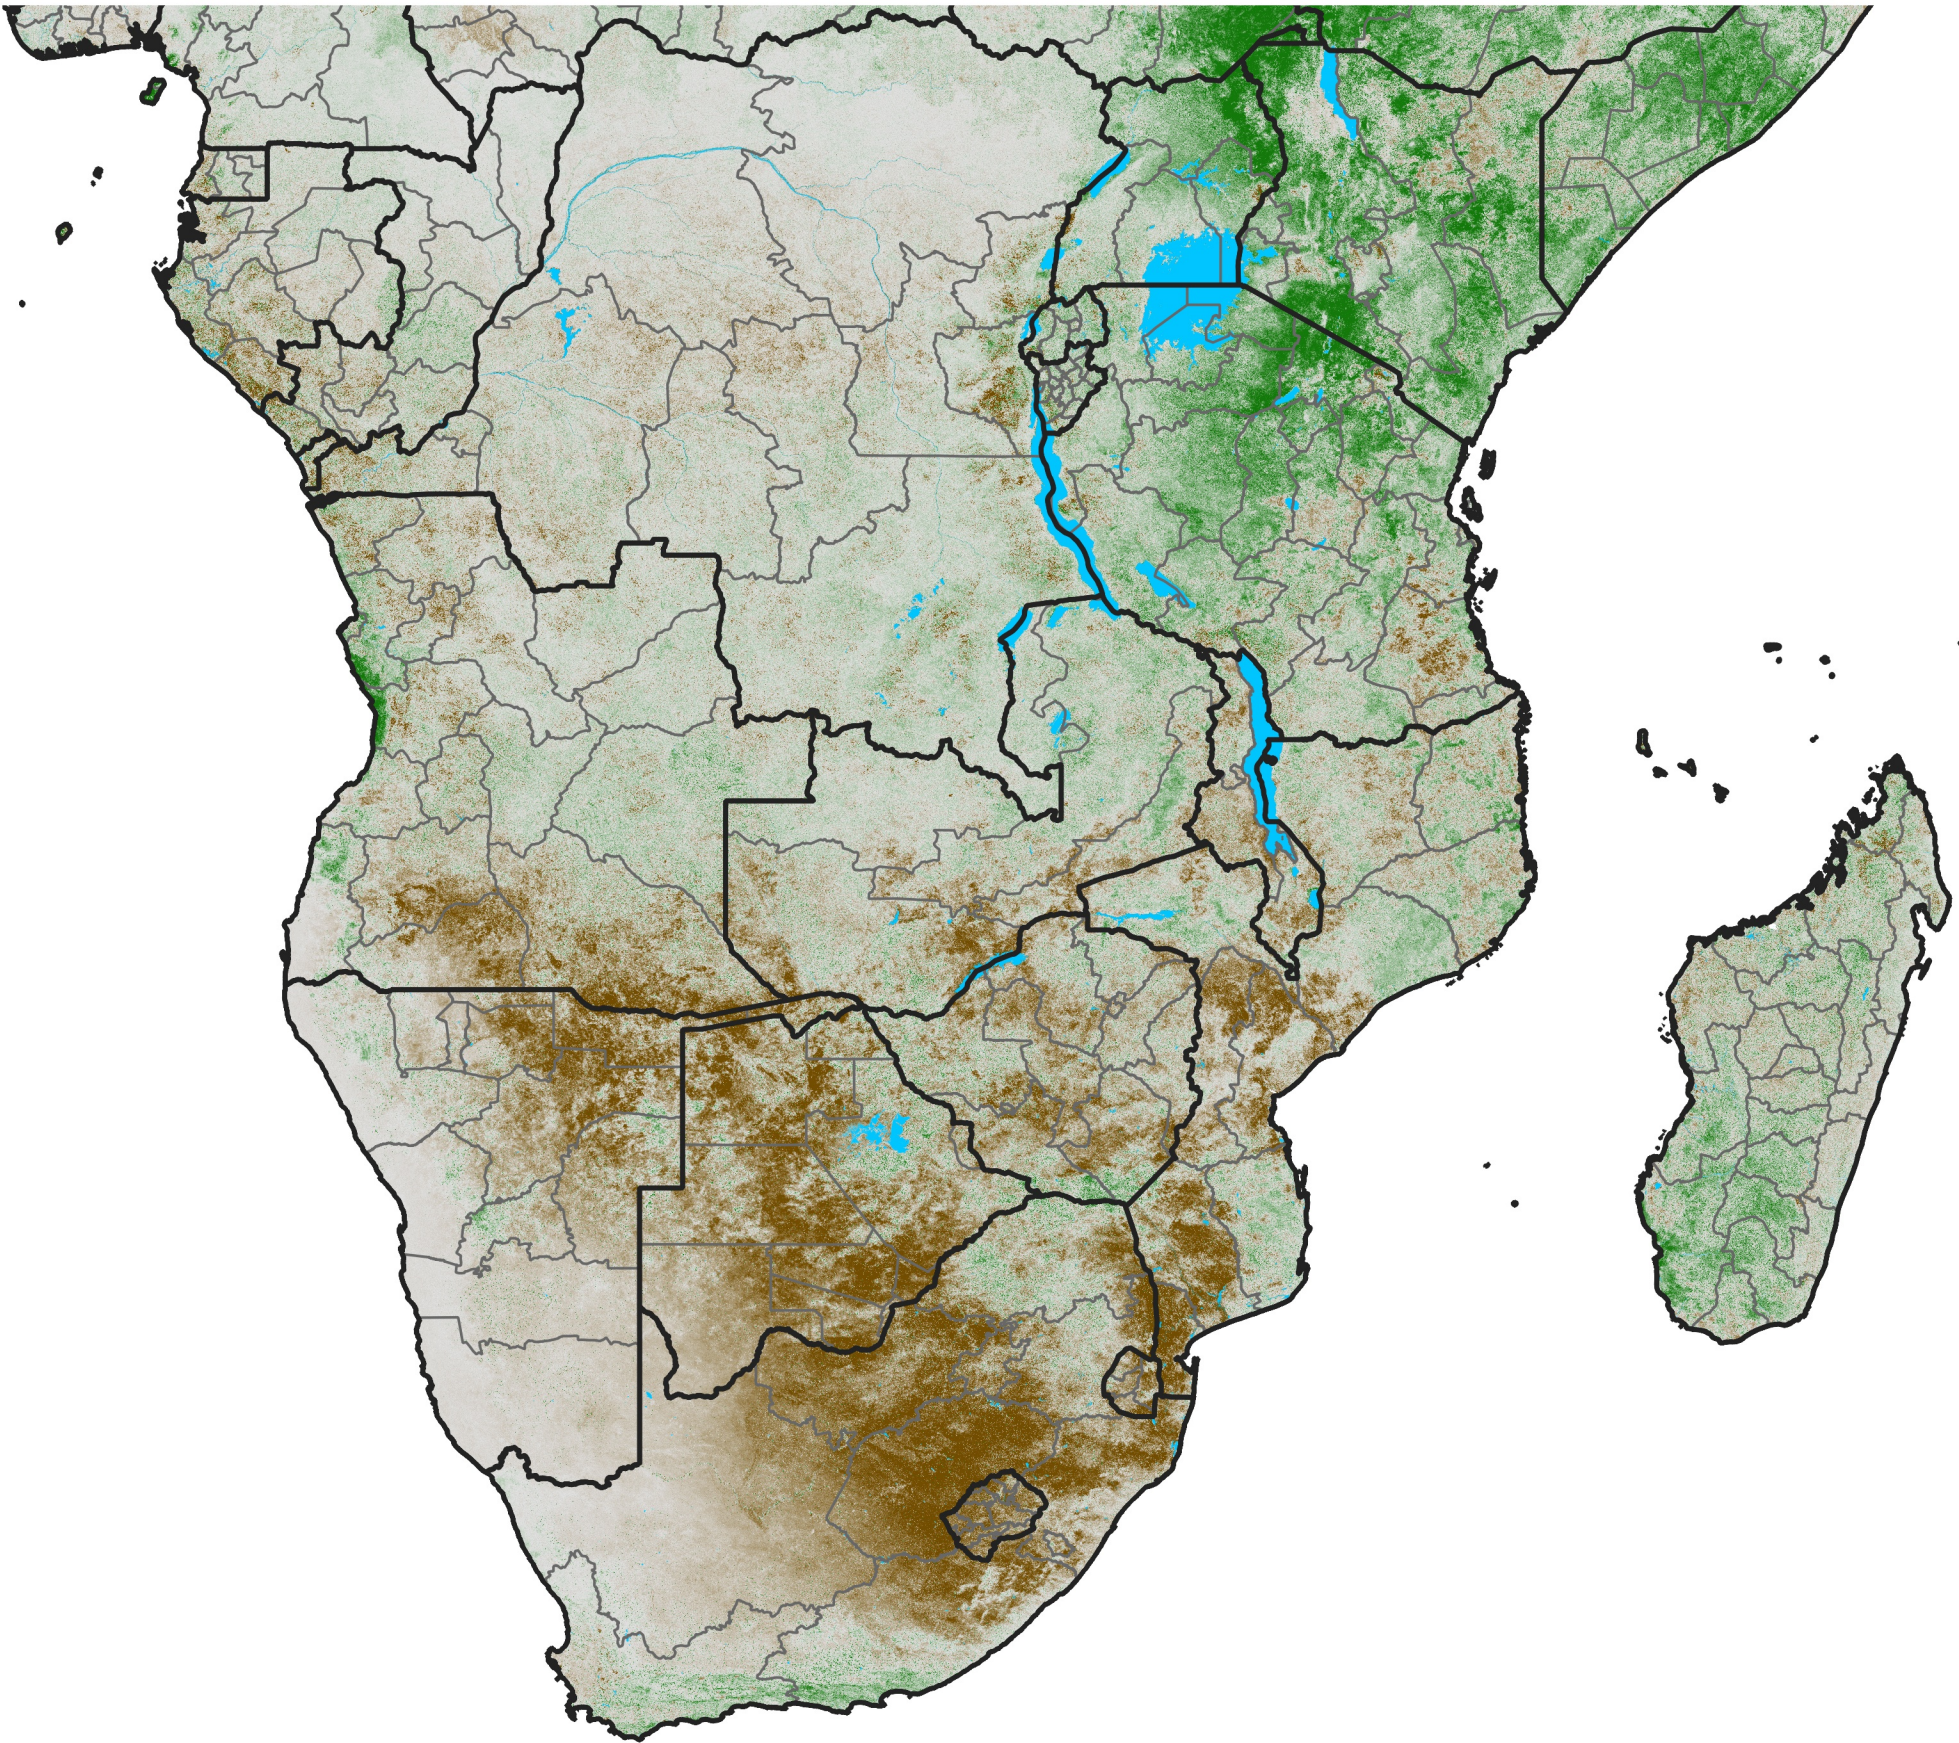

# Southern Africa NDVI Anomaly

2015 minus mean (2003 - 2022)

Period 35 / December 11 - 20, 2015

## NDVI Anomaly

< -0.3   -0.2   -0.1   -0.05   0.05   0.1   0.2   >0.3

Negative

No Difference

Positive