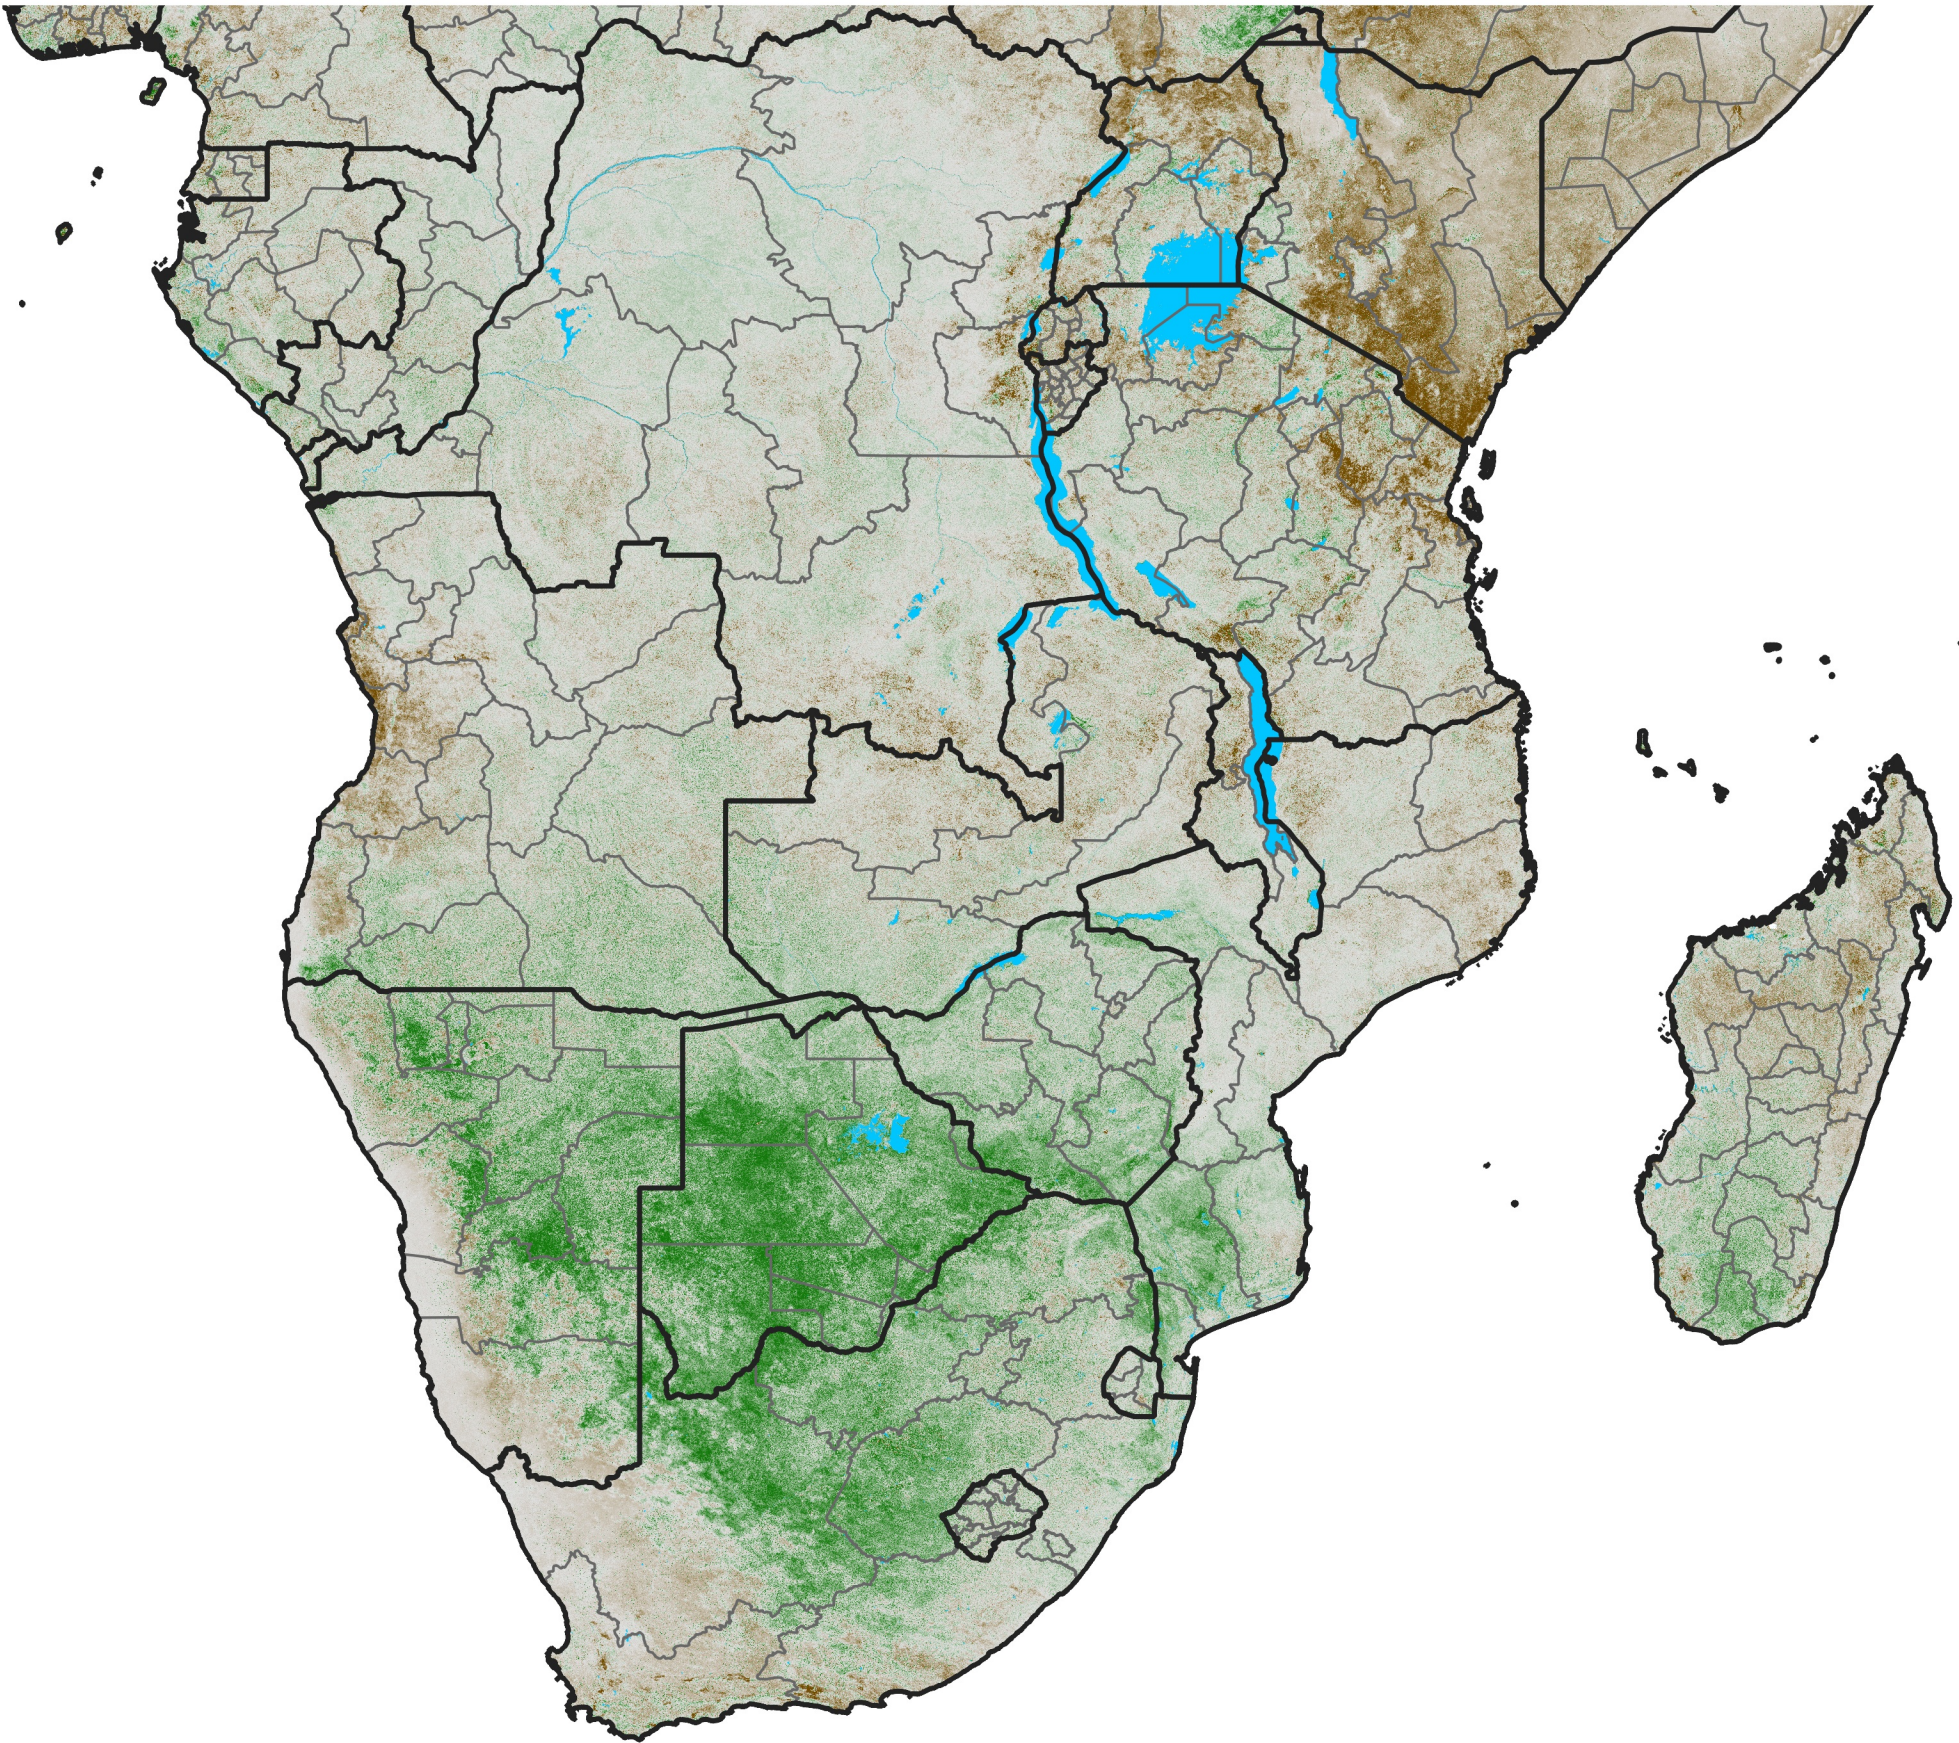

Southern Africa NDVI Anomaly

2017 minus mean (2003 - 2022)

Period 08 / March 11 - 20, 2017

NDVI Anomaly

<math>< -0.3</math> -0.2 -0.1 -0.05 0.05 0.1 0.2 > 0.3

Negative

No Difference

Positive