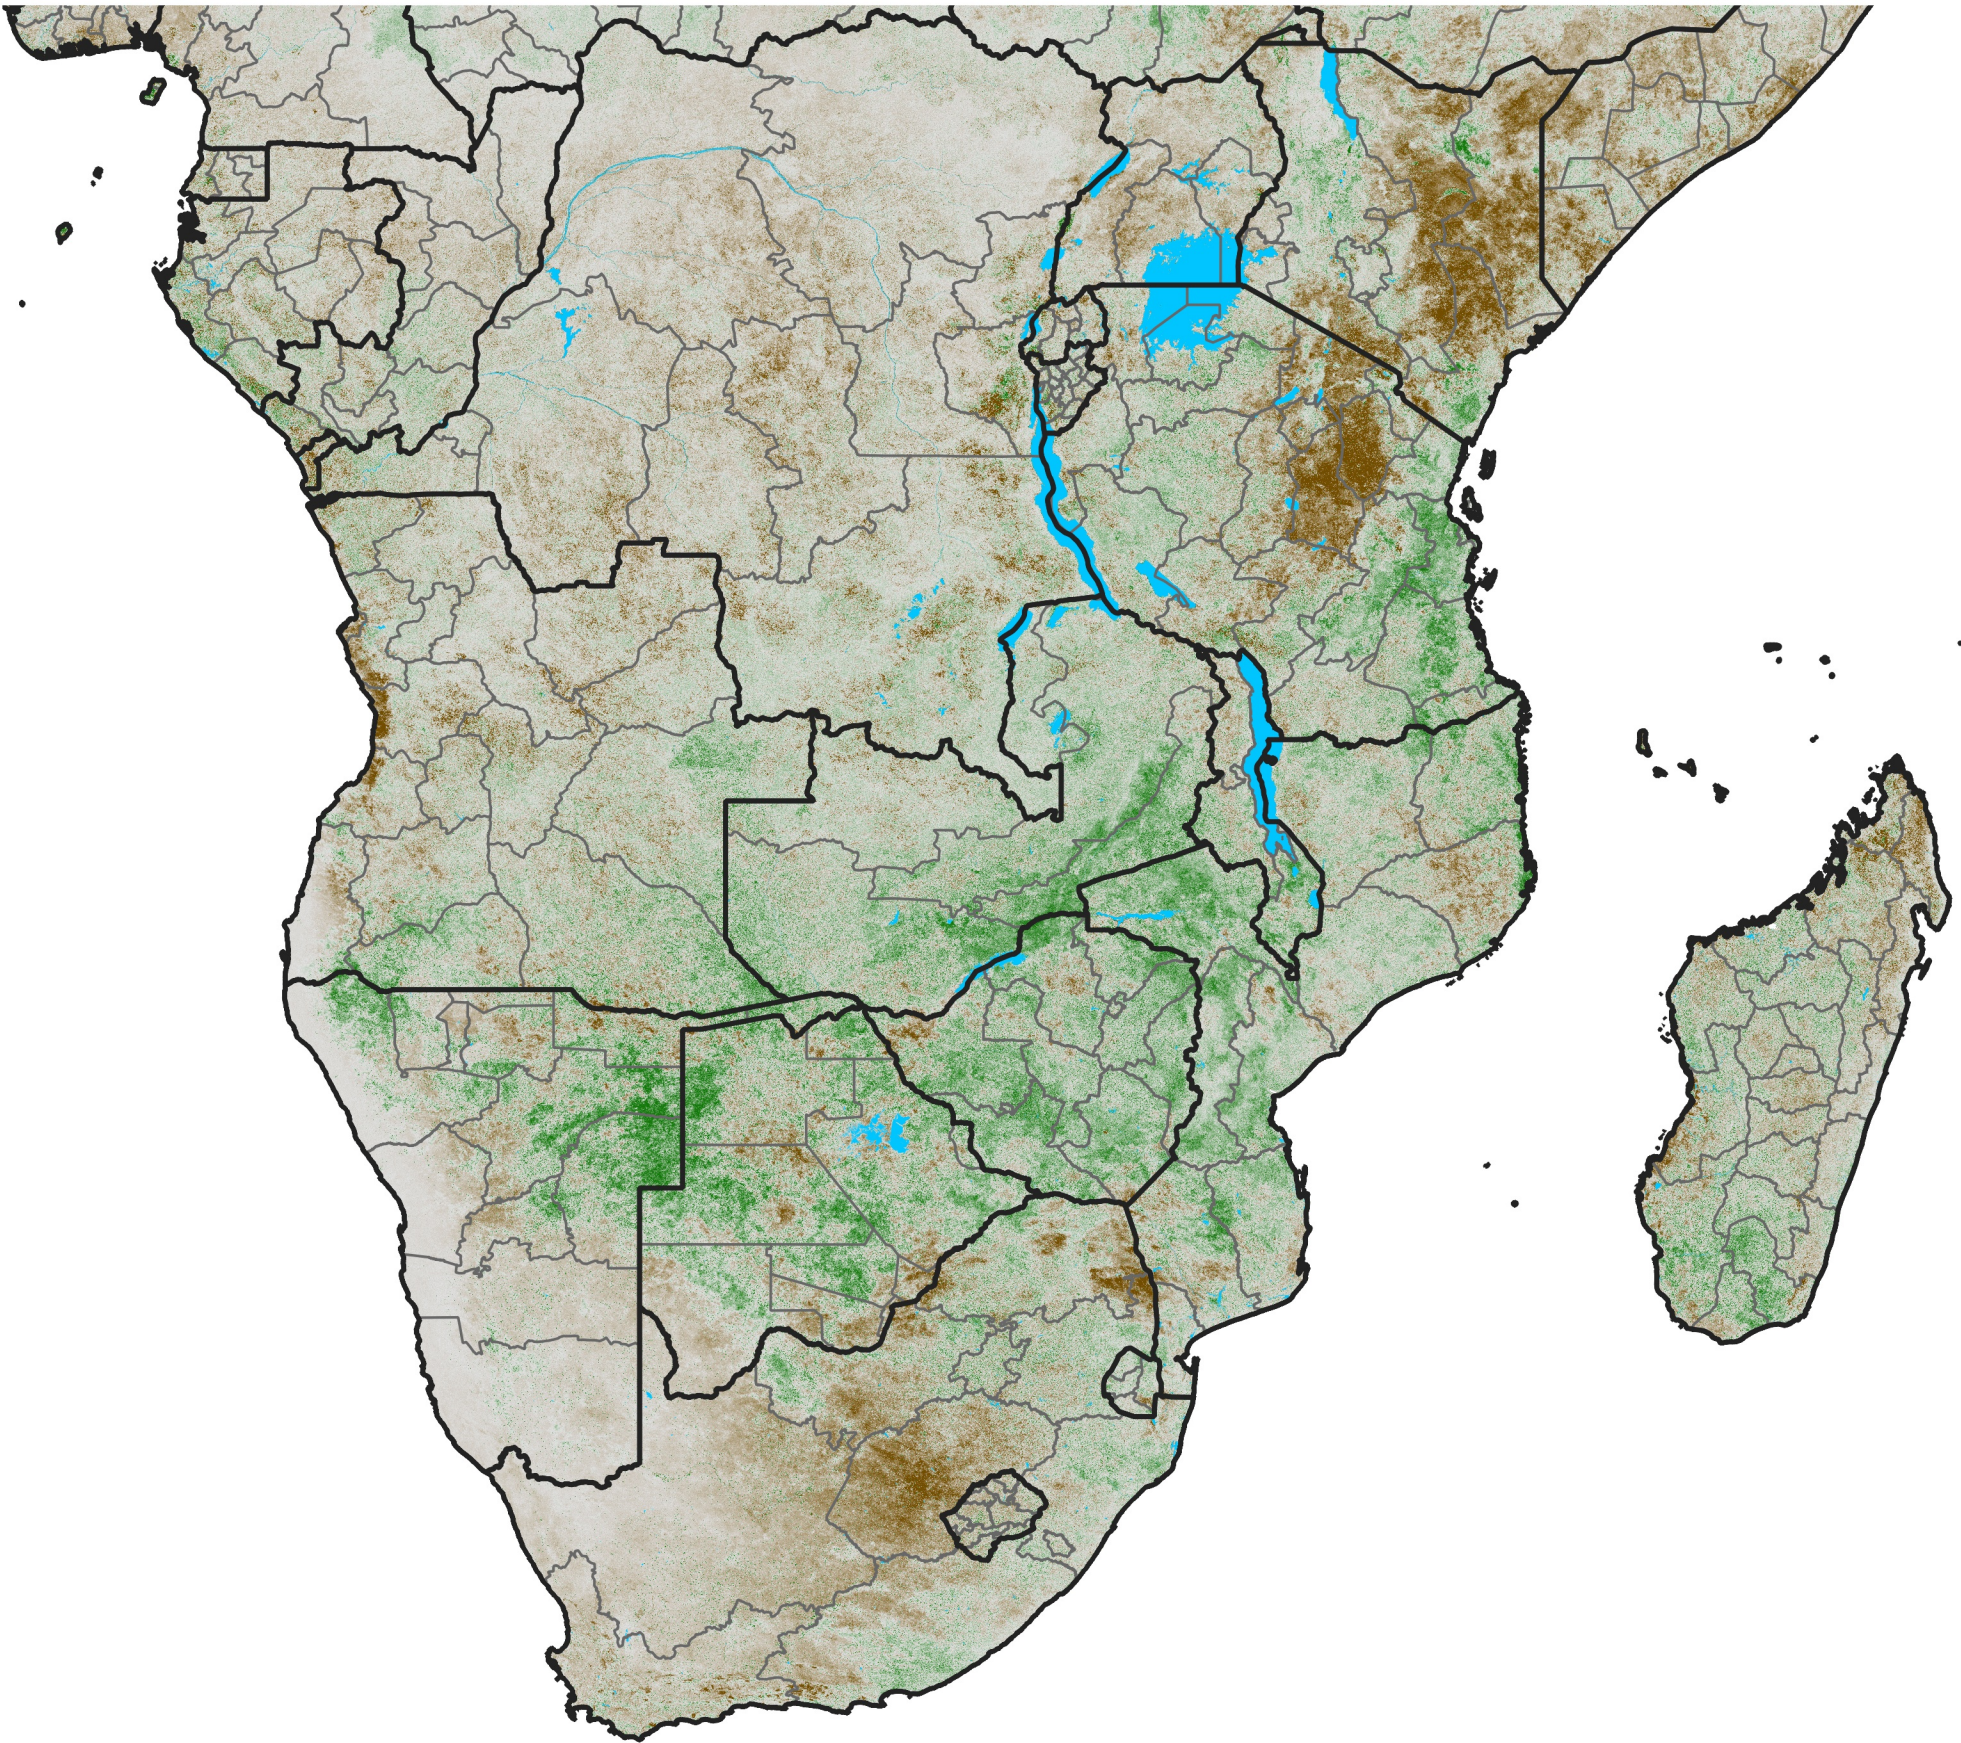

# Southern Africa NDVI Anomaly

2017 minus mean (2003 - 2022)

Period 35 / December 11 - 20, 2017

## NDVI Anomaly

< -0.3   -0.2   -0.1   -0.05   0.05   0.1   0.2   >0.3

Negative

No Difference

Positive