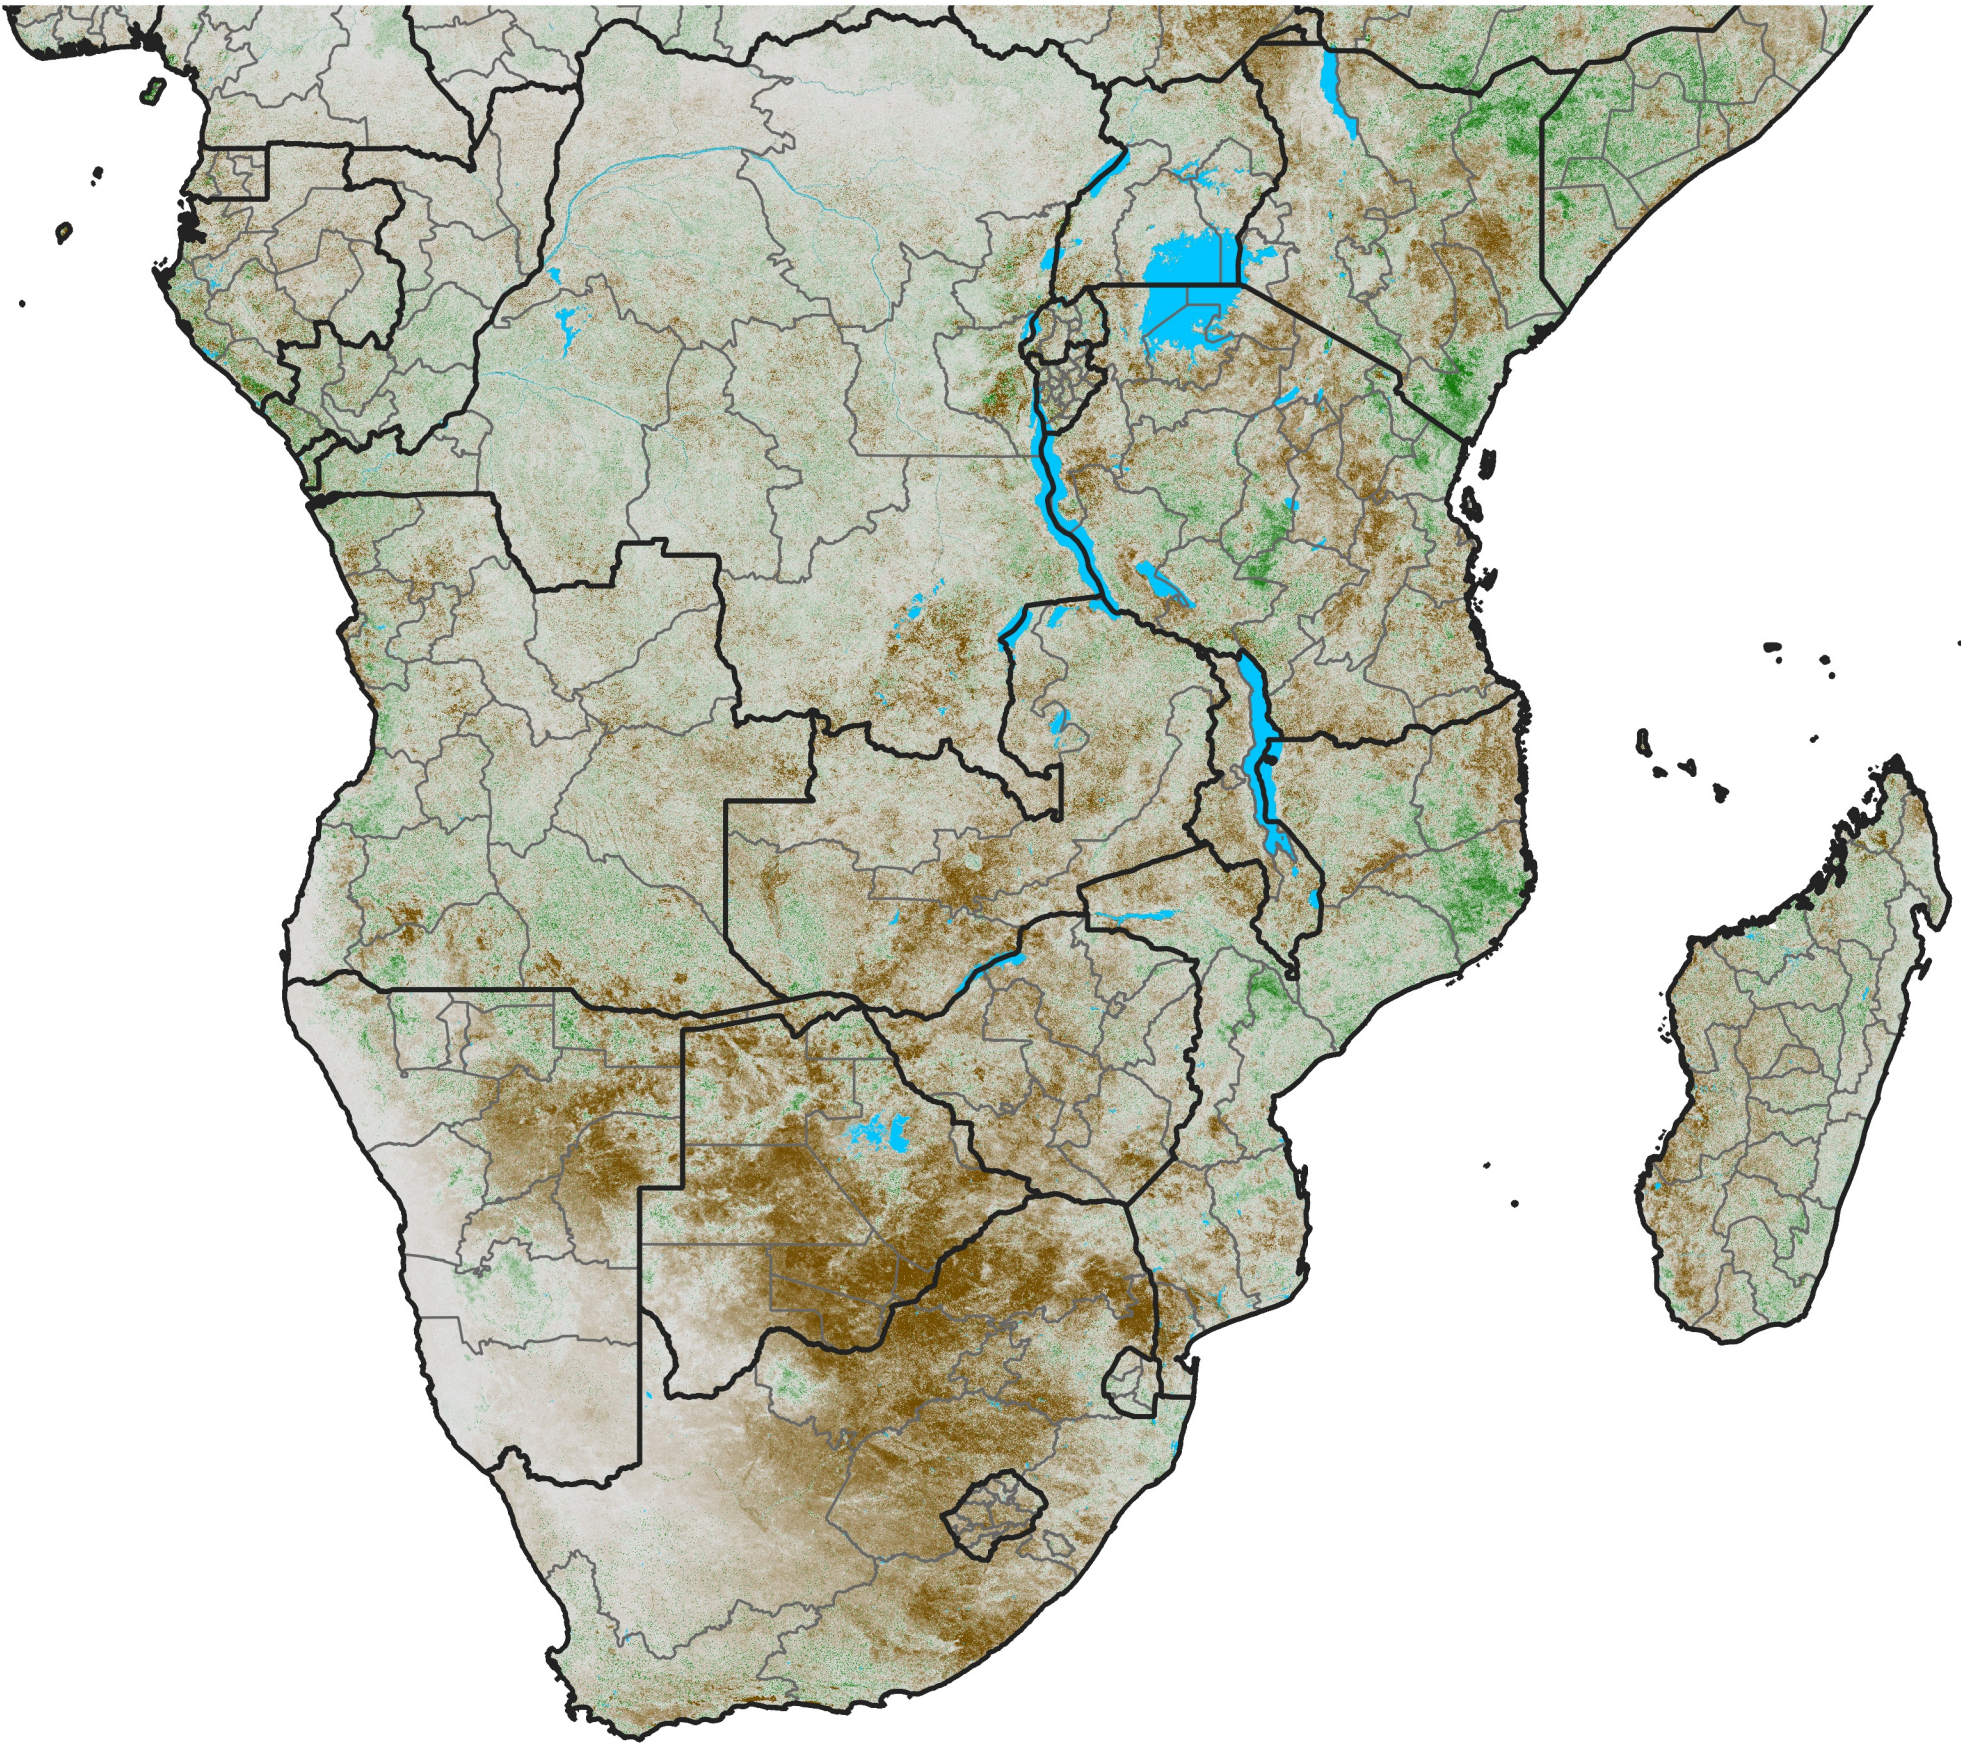

# Southern Africa NDVI Anomaly

2018 minus mean (2003 - 2022)

Period 34 / December 01 - 10, 2018

## NDVI Anomaly

< -0.3   -0.2   -0.1   -0.05   0.05   0.1   0.2   >0.3

Negative

No Difference

Positive