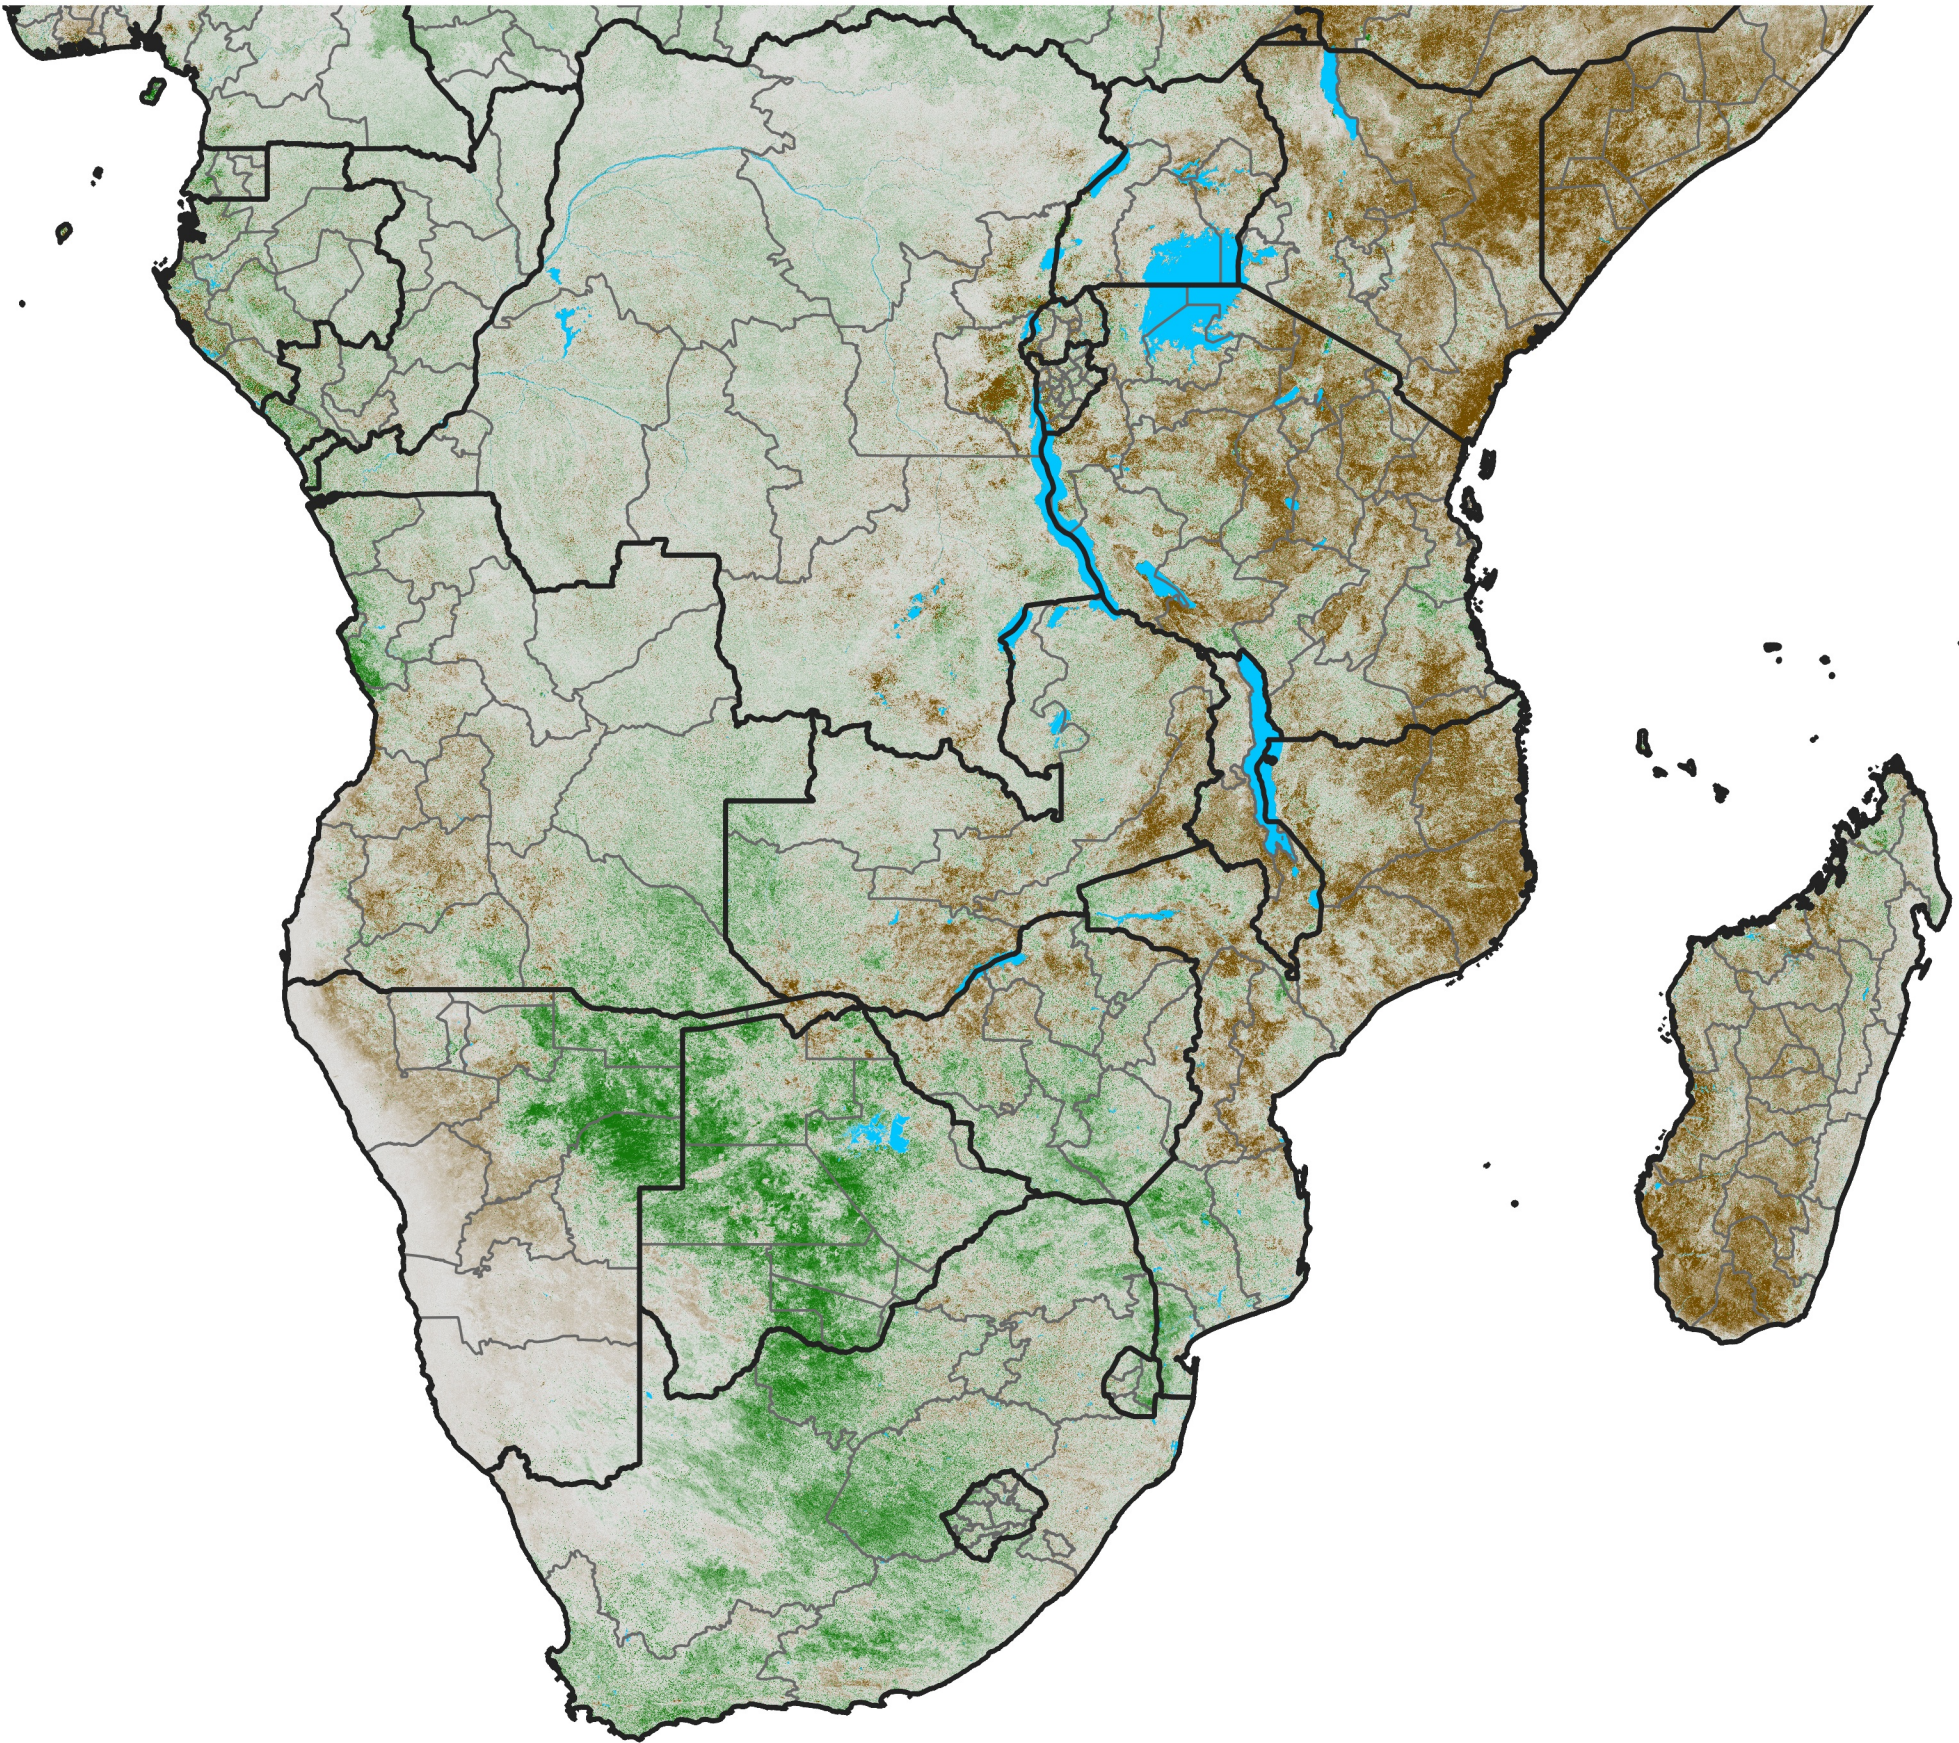

Southern Africa NDVI Anomaly

2021 minus mean (2003 - 2022)

Period 34 / December 01 - 10, 2021

NDVI Anomaly

< -0.3 -0.2 -0.1 -0.05 0.05 0.1 0.2 >0.3

Negative

No Difference

Positive