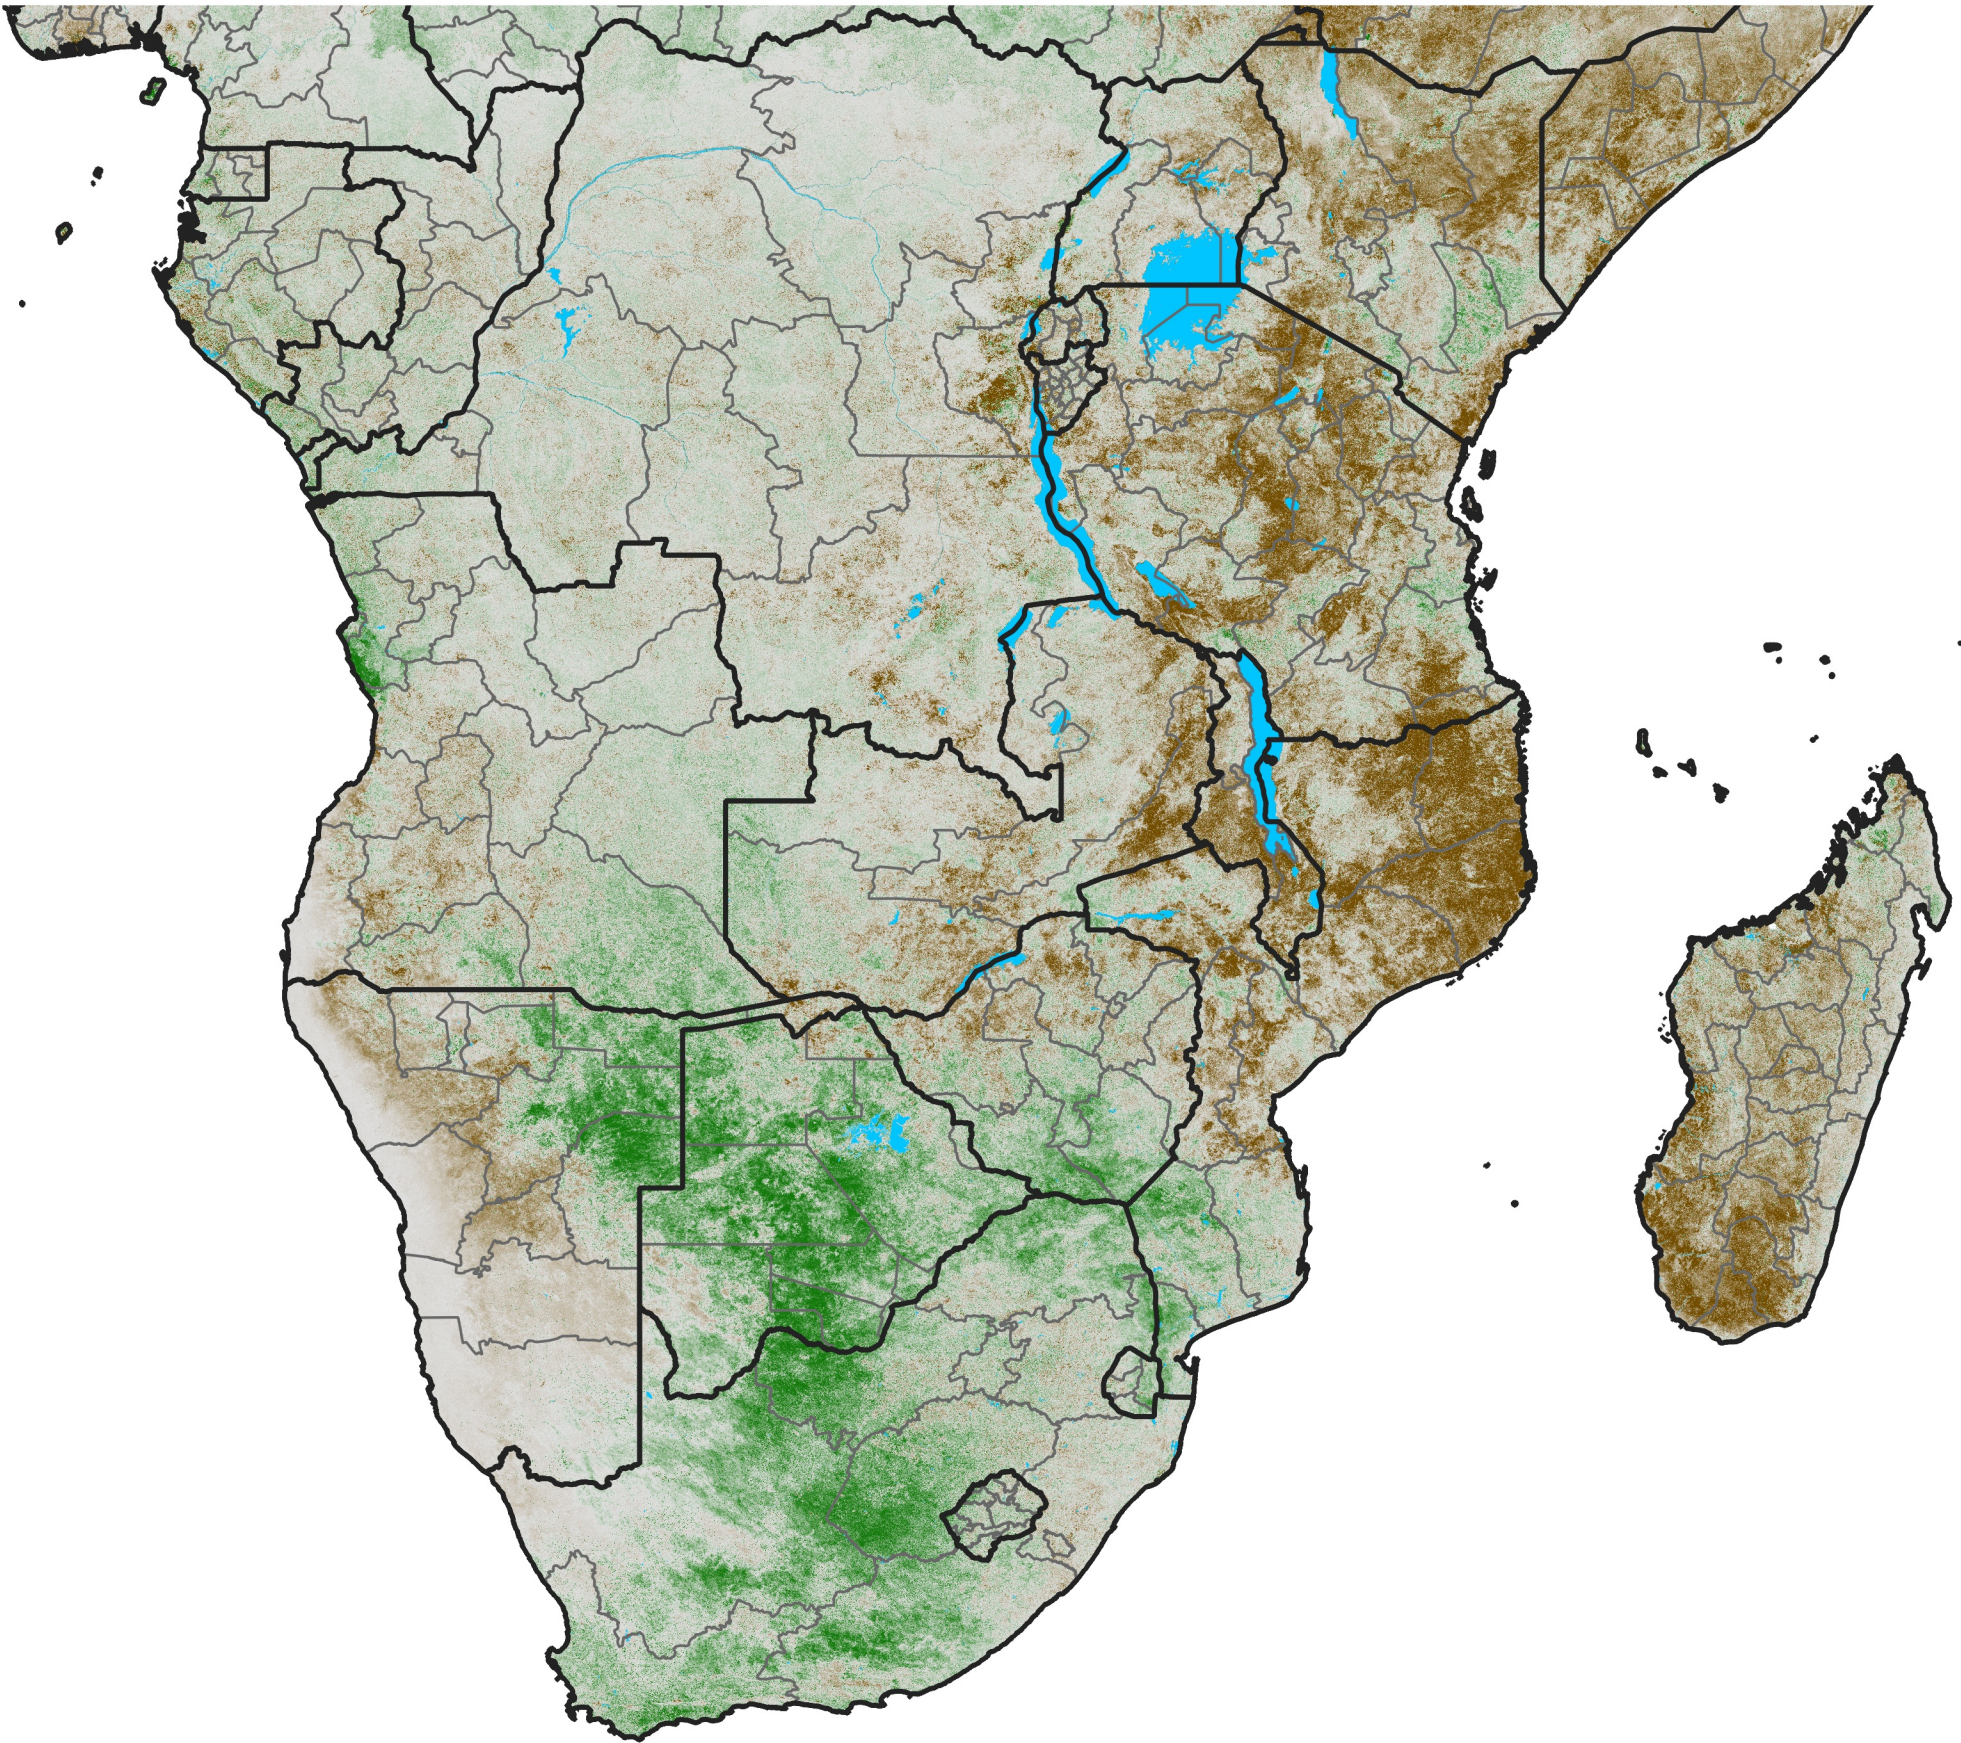

Southern Africa NDVI Anomaly

2021 minus mean (2003 - 2022)

Period 35 / December 11 - 20, 2021

NDVI Anomaly

< -0.3 -0.2 -0.1 -0.05 0.05 0.1 0.2 > 0.3

Negative

No Difference

Positive