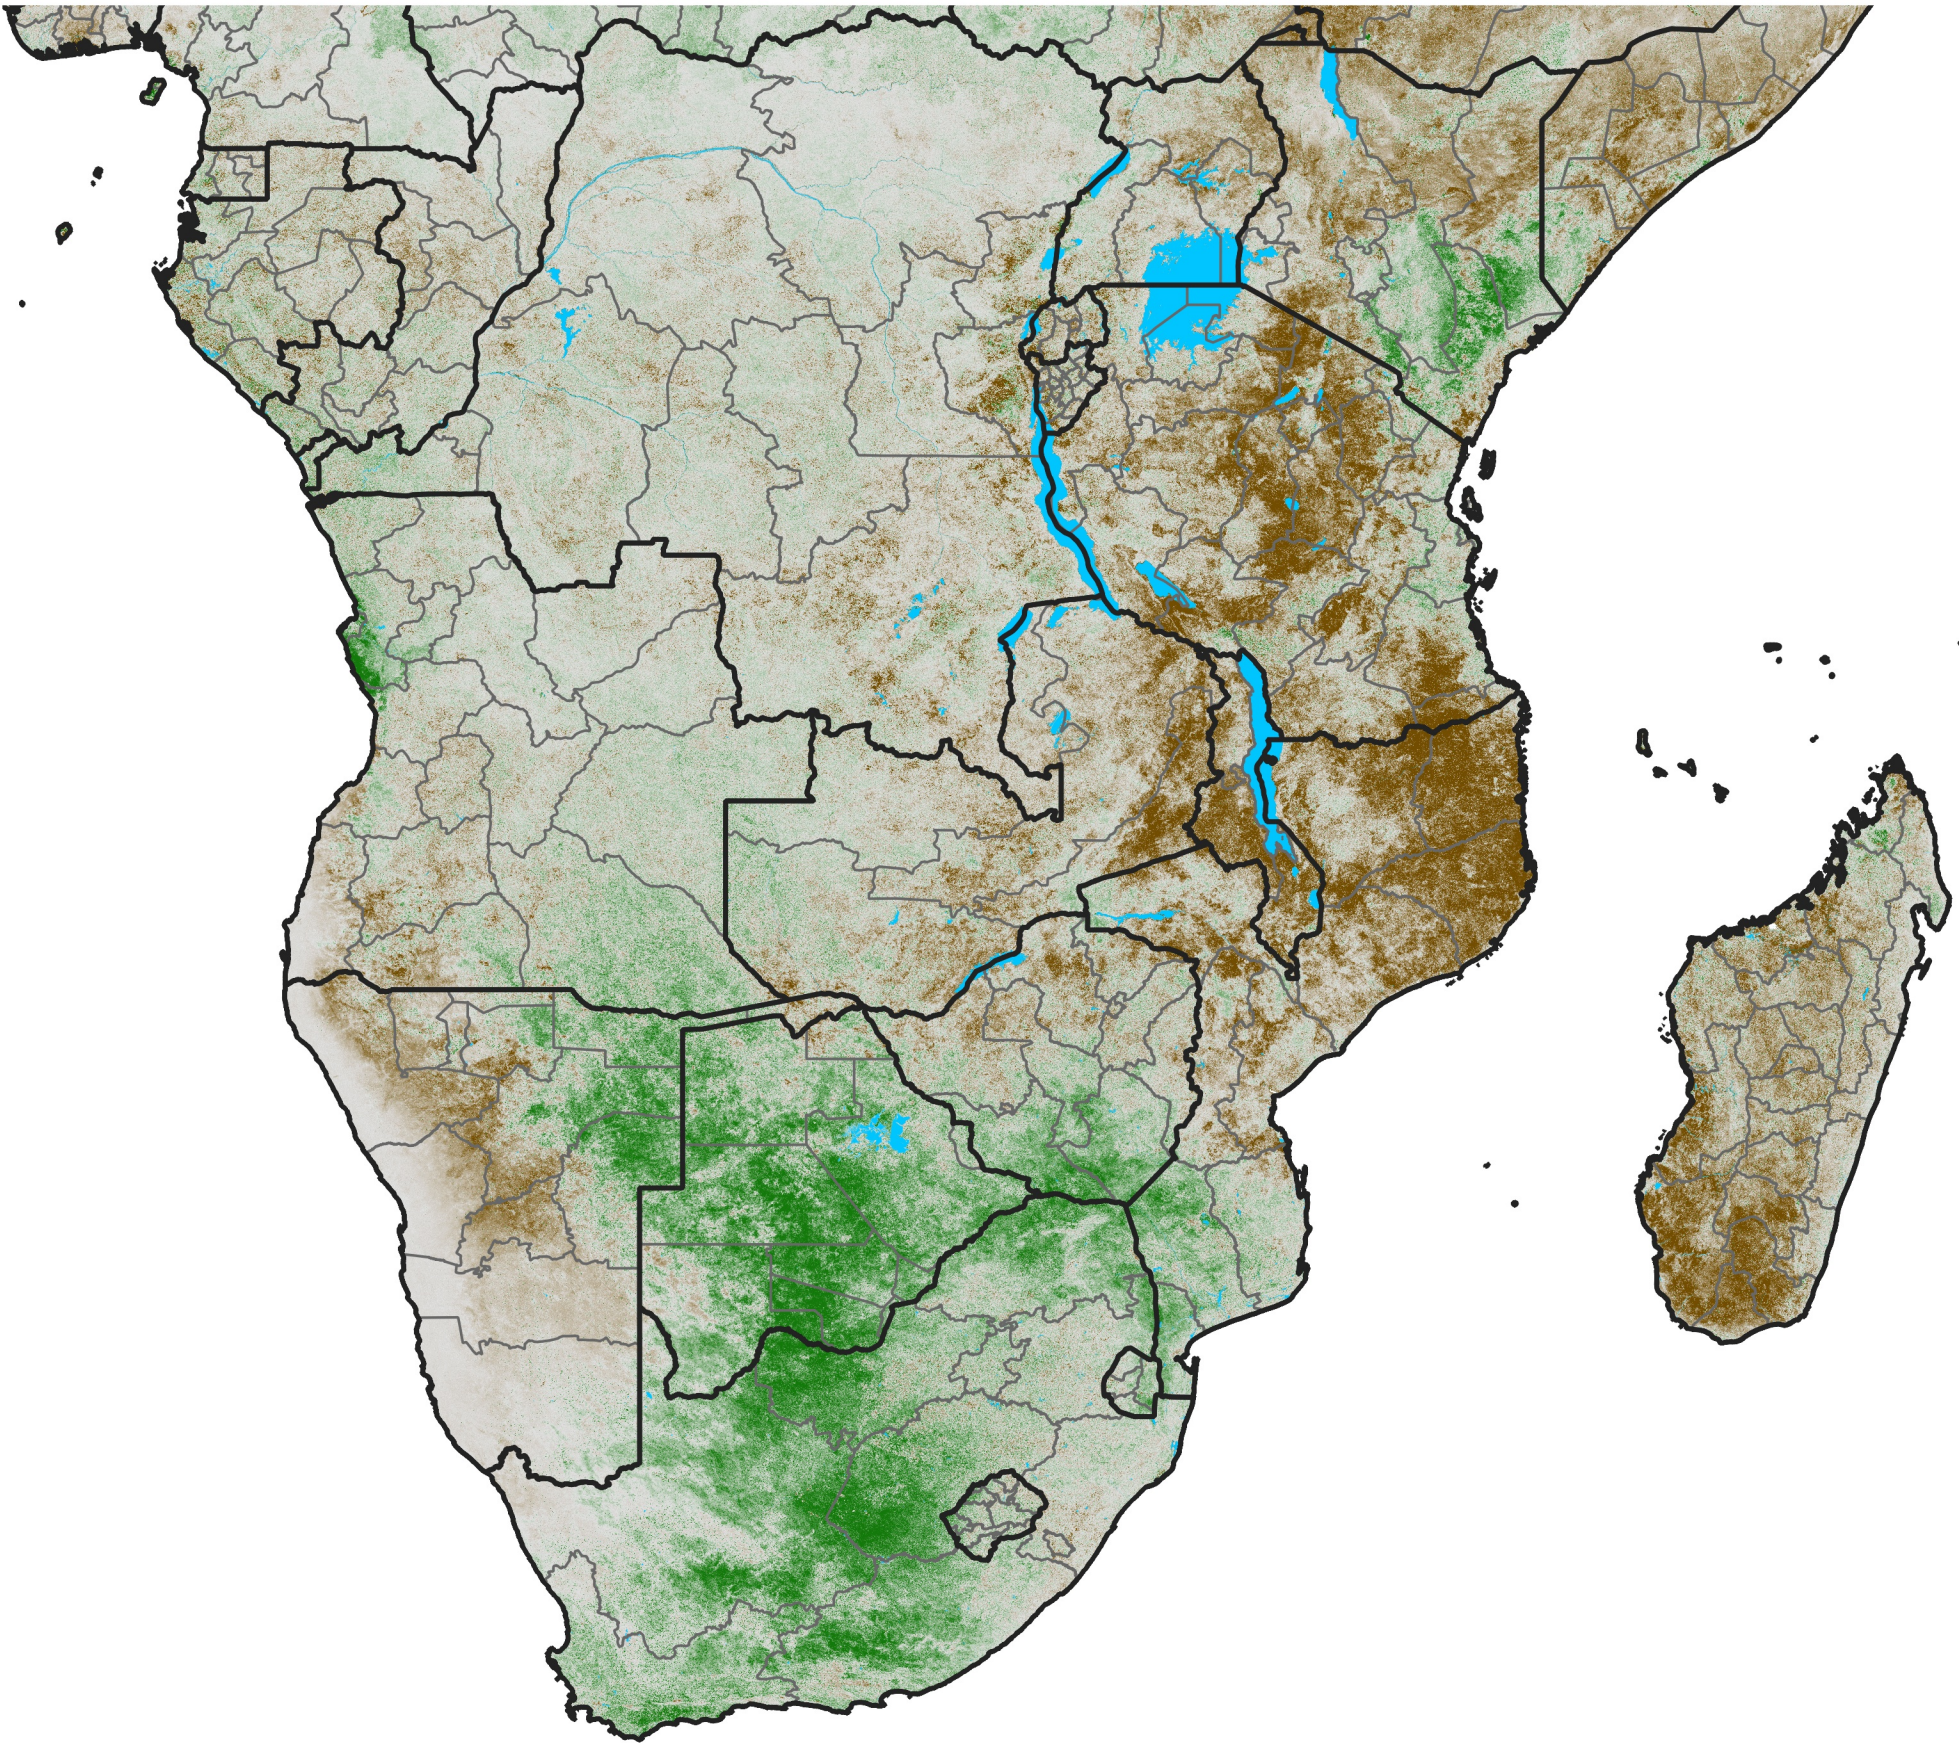

Southern Africa NDVI Anomaly

2021 minus mean (2003 - 2022)

Period 36 / December 21 - 31, 2021

NDVI Anomaly

< -0.3 -0.2 -0.1 -0.05 0.05 0.1 0.2 >0.3

Negative

No Difference

Positive