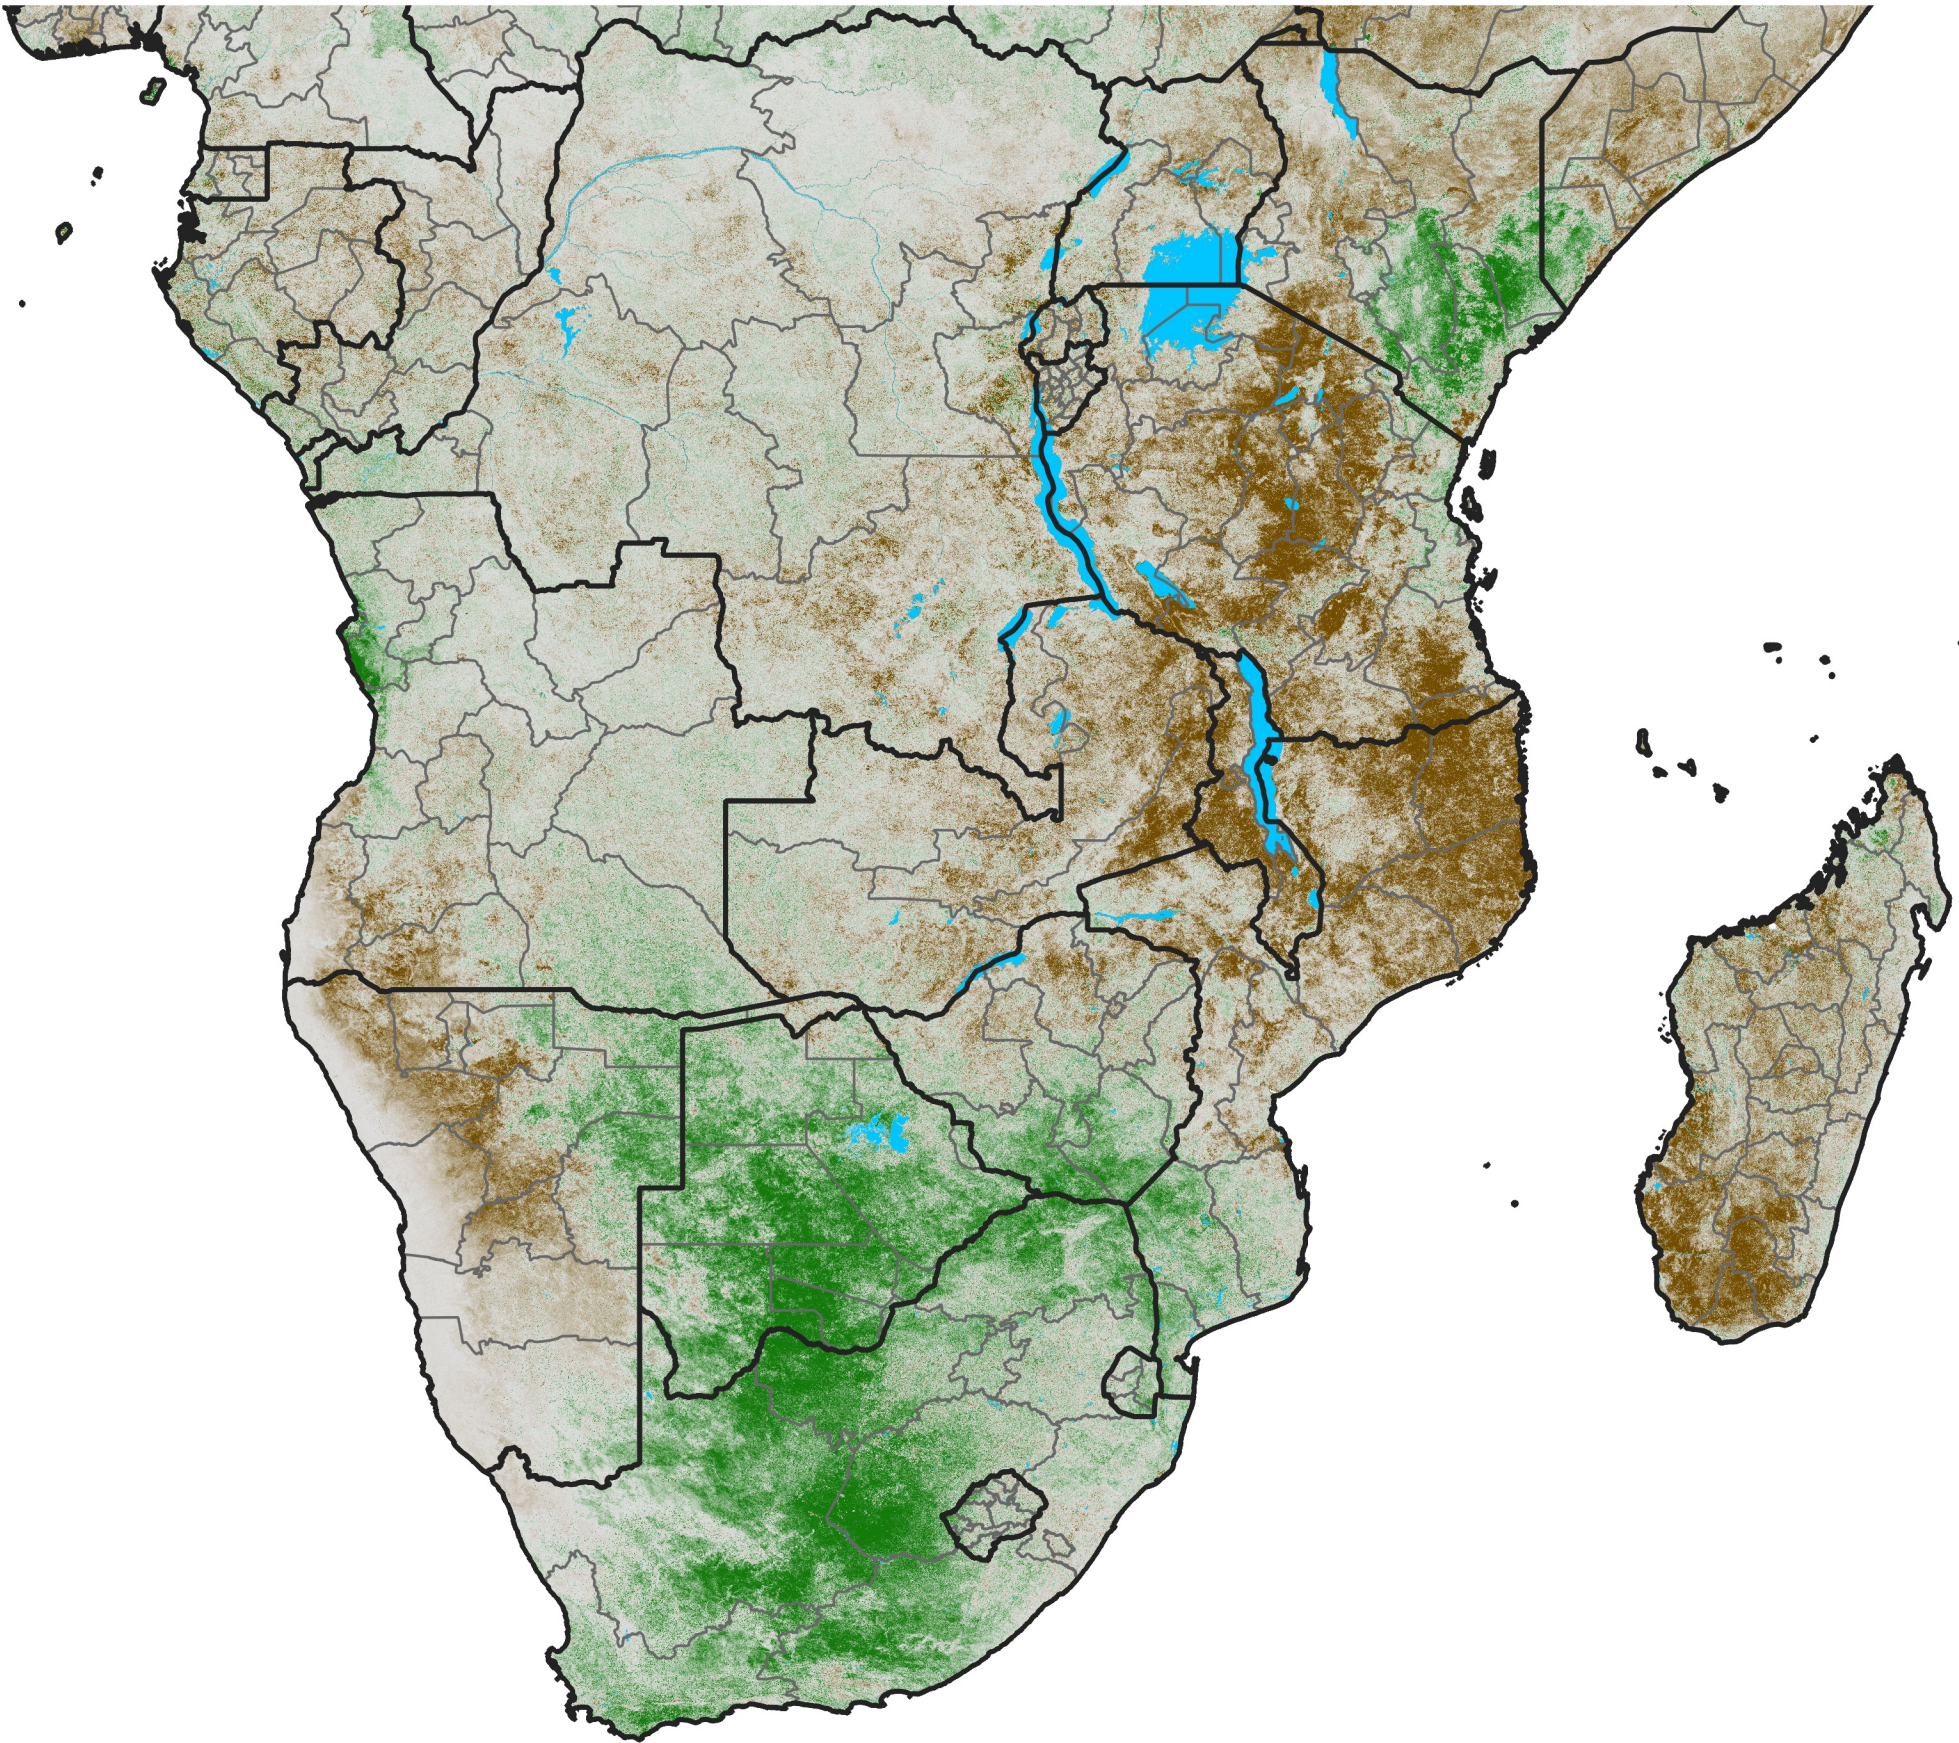

Southern Africa NDVI Anomaly

2022 minus mean (2003 - 2022)

Period 01 / January 01 - 10, 2022

NDVI Anomaly

< -0.3 -0.2 -0.1 -0.05 0.05 0.1 0.2 >0.3

Negative

No Difference

Positive