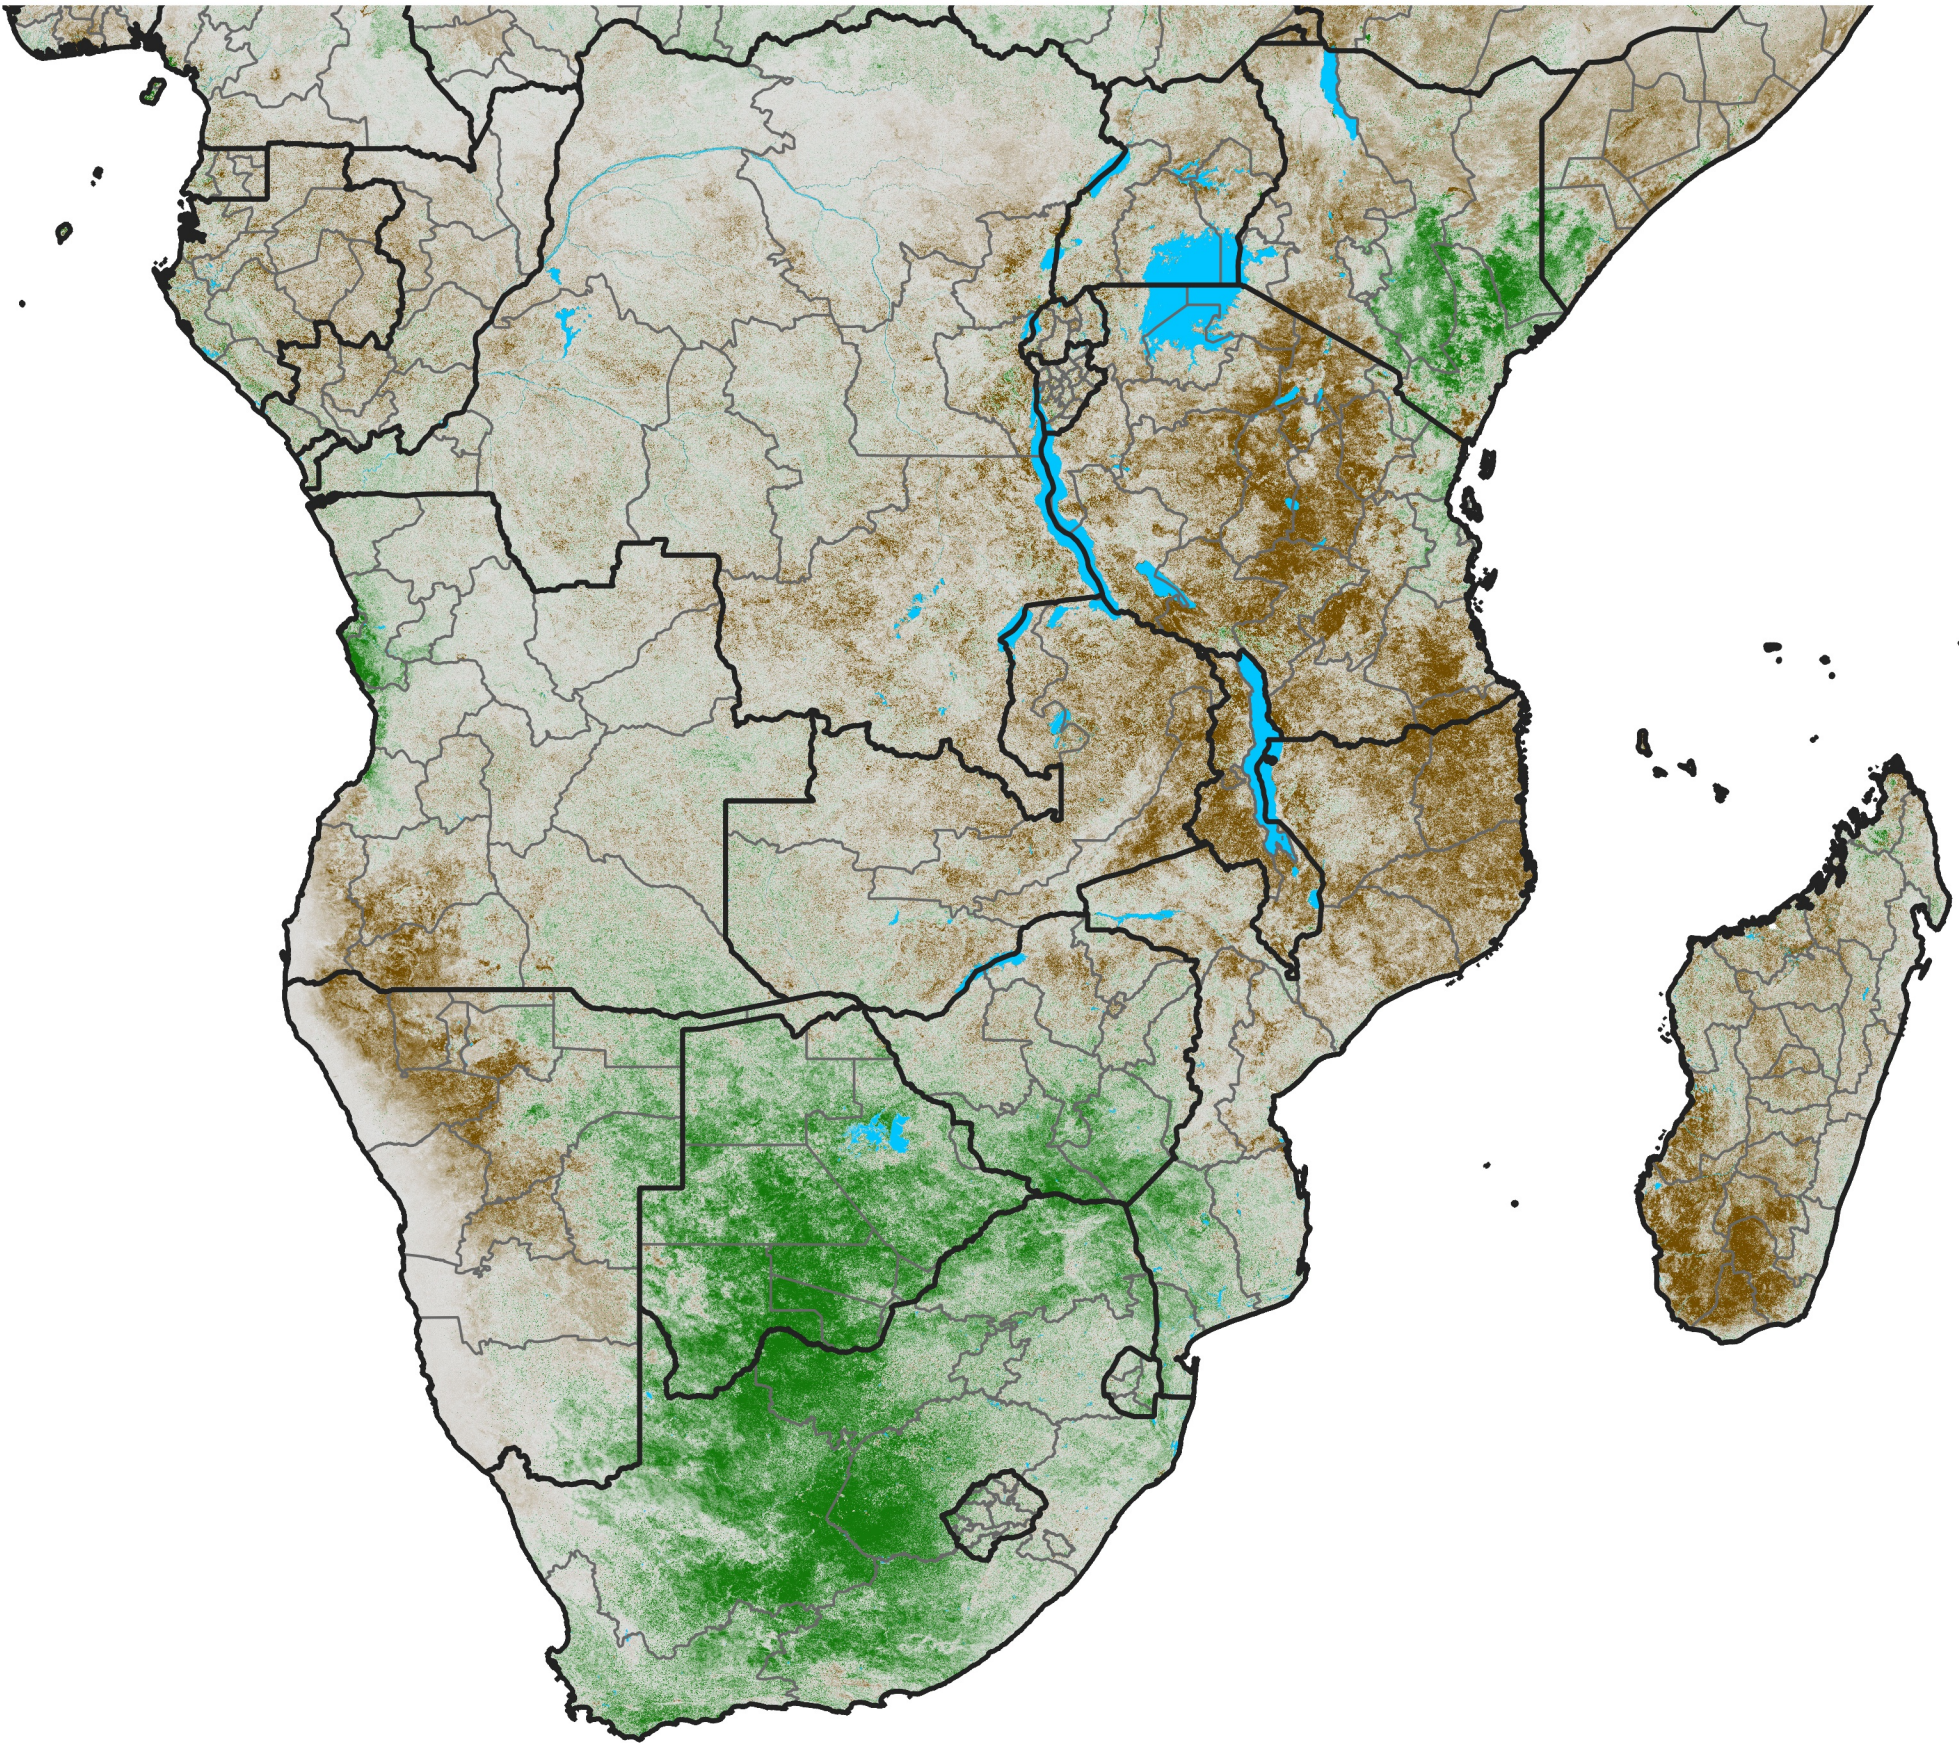

# Southern Africa NDVI Anomaly

2022 minus mean (2003 - 2022)

Period 02 / January 11 - 20, 2022

## NDVI Anomaly

< -0.3   -0.2   -0.1   -0.05   0.05   0.1   0.2   >0.3

Negative

No Difference

Positive