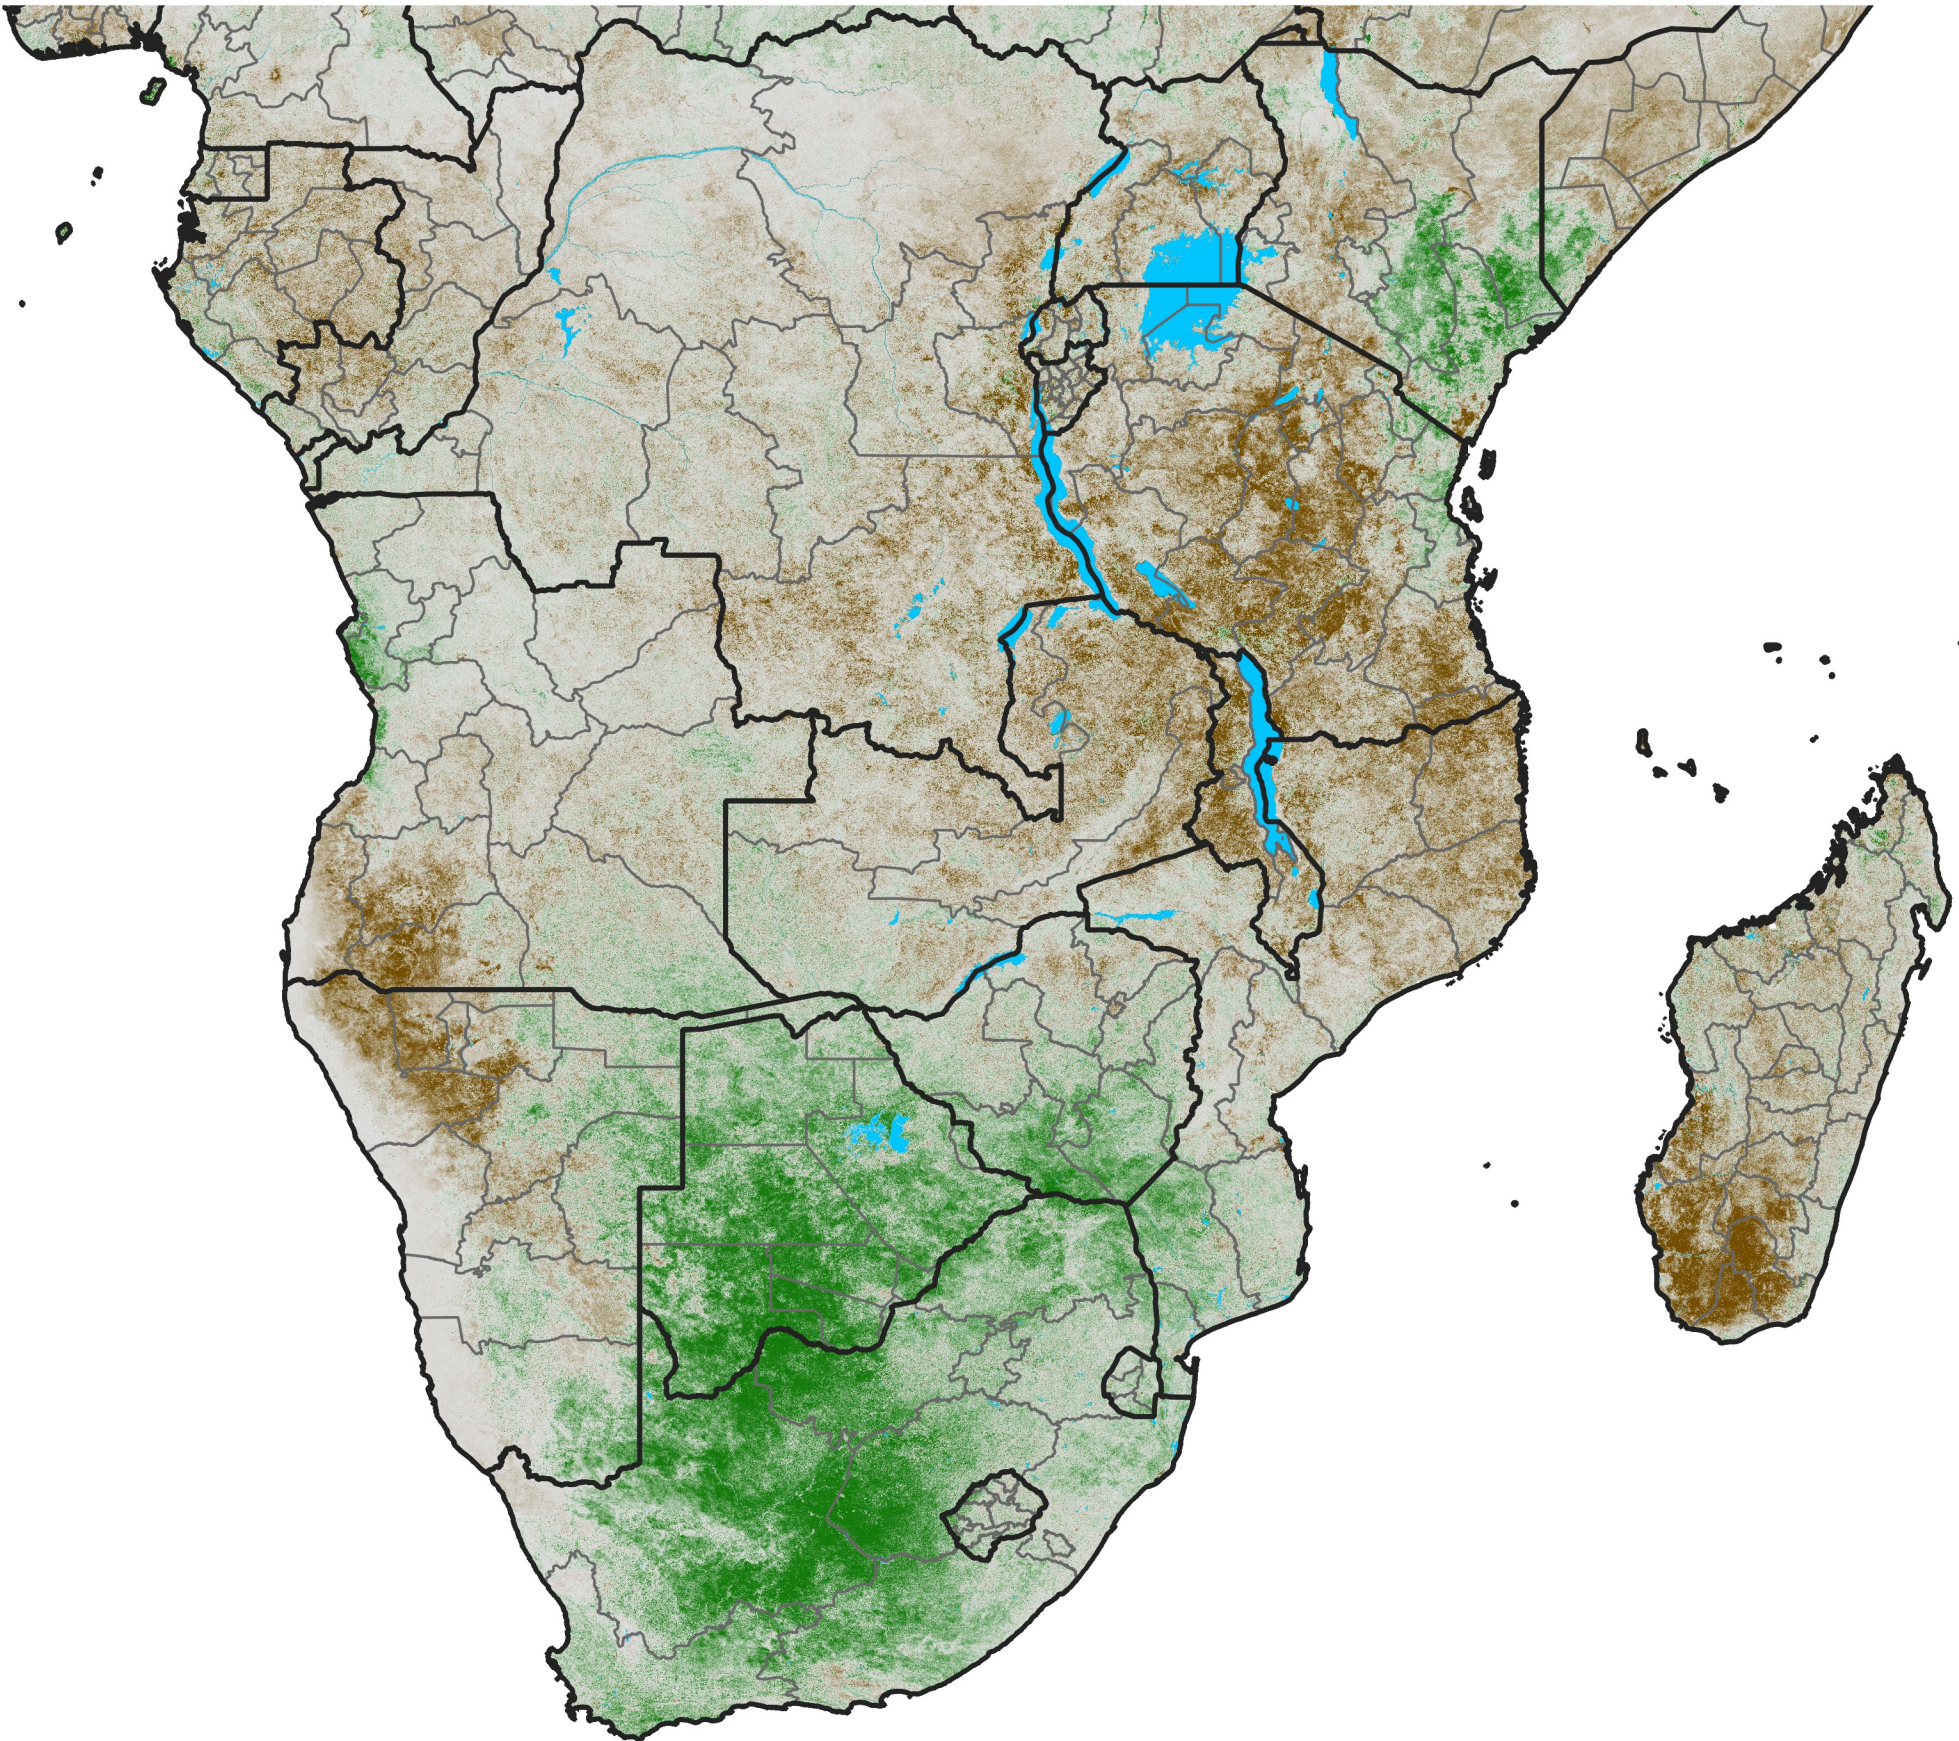

Southern Africa NDVI Anomaly

2022 minus mean (2003 - 2022)

Period 03 / January 21 - 31, 2022

NDVI Anomaly

< -0.3 -0.2 -0.1 -0.05 0.05 0.1 0.2 >0.3

Negative

No Difference

Positive