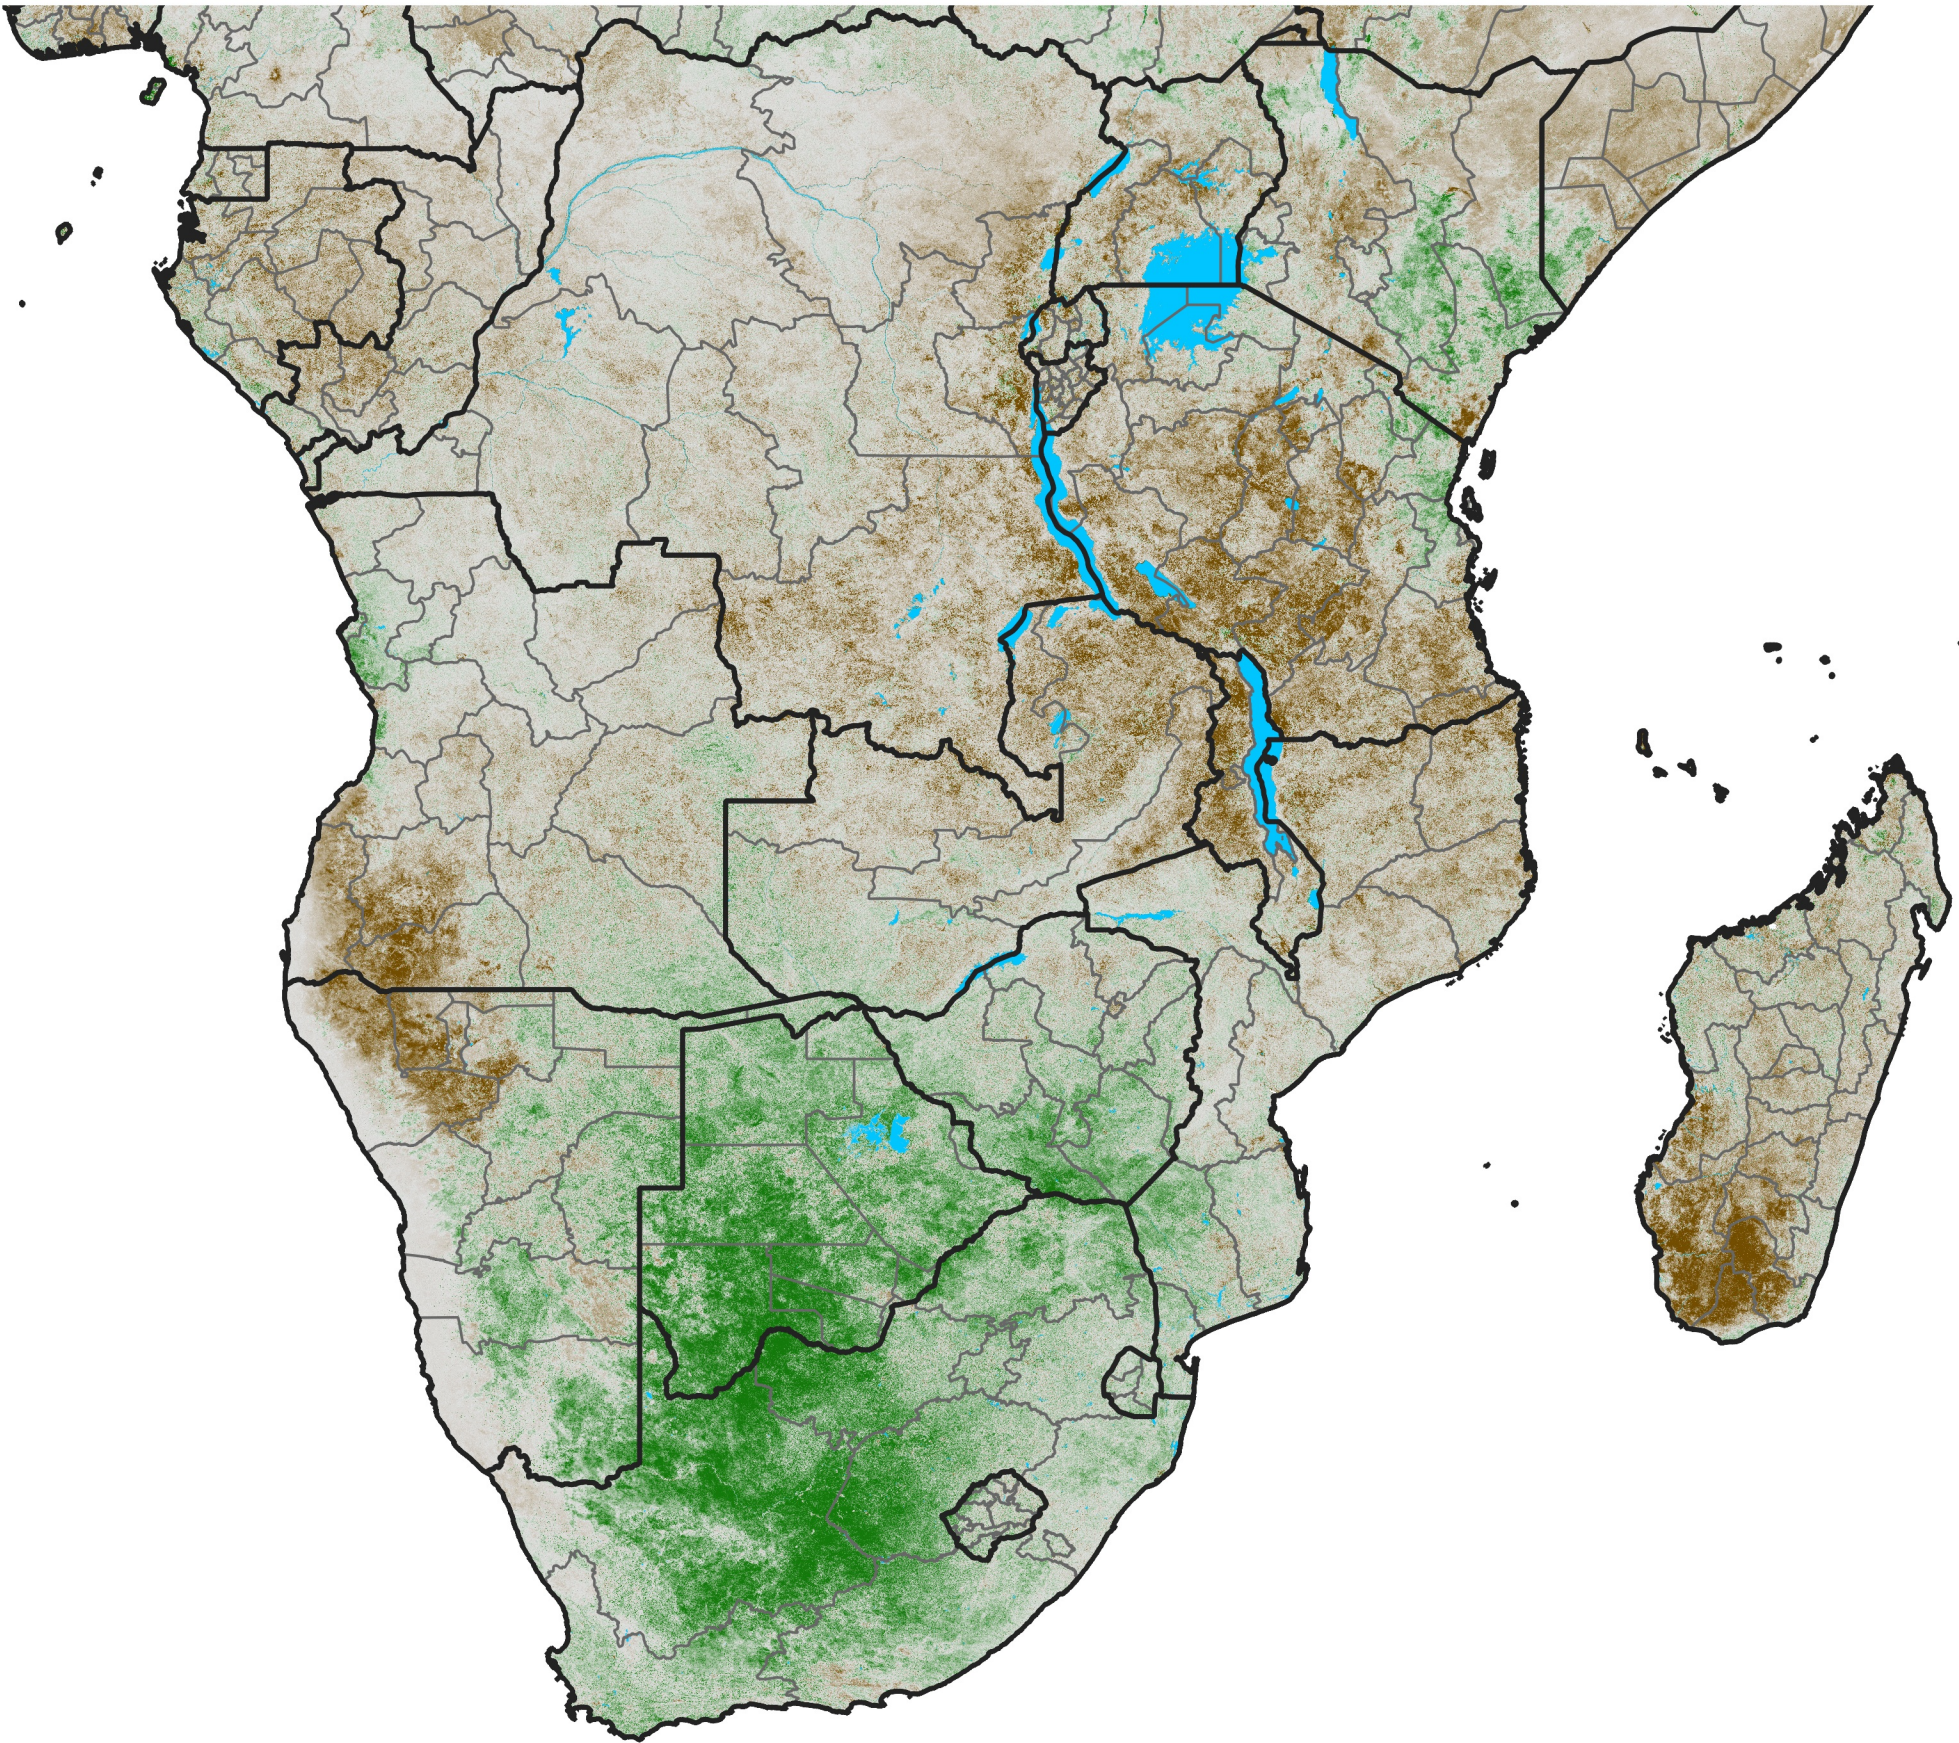

# Southern Africa NDVI Anomaly

2022 minus mean (2003 - 2022)

Period 04 / February 01 - 10, 2022

## NDVI Anomaly

< -0.3   -0.2   -0.1   -0.05   0.05   0.1   0.2   >0.3

Negative

No Difference

Positive