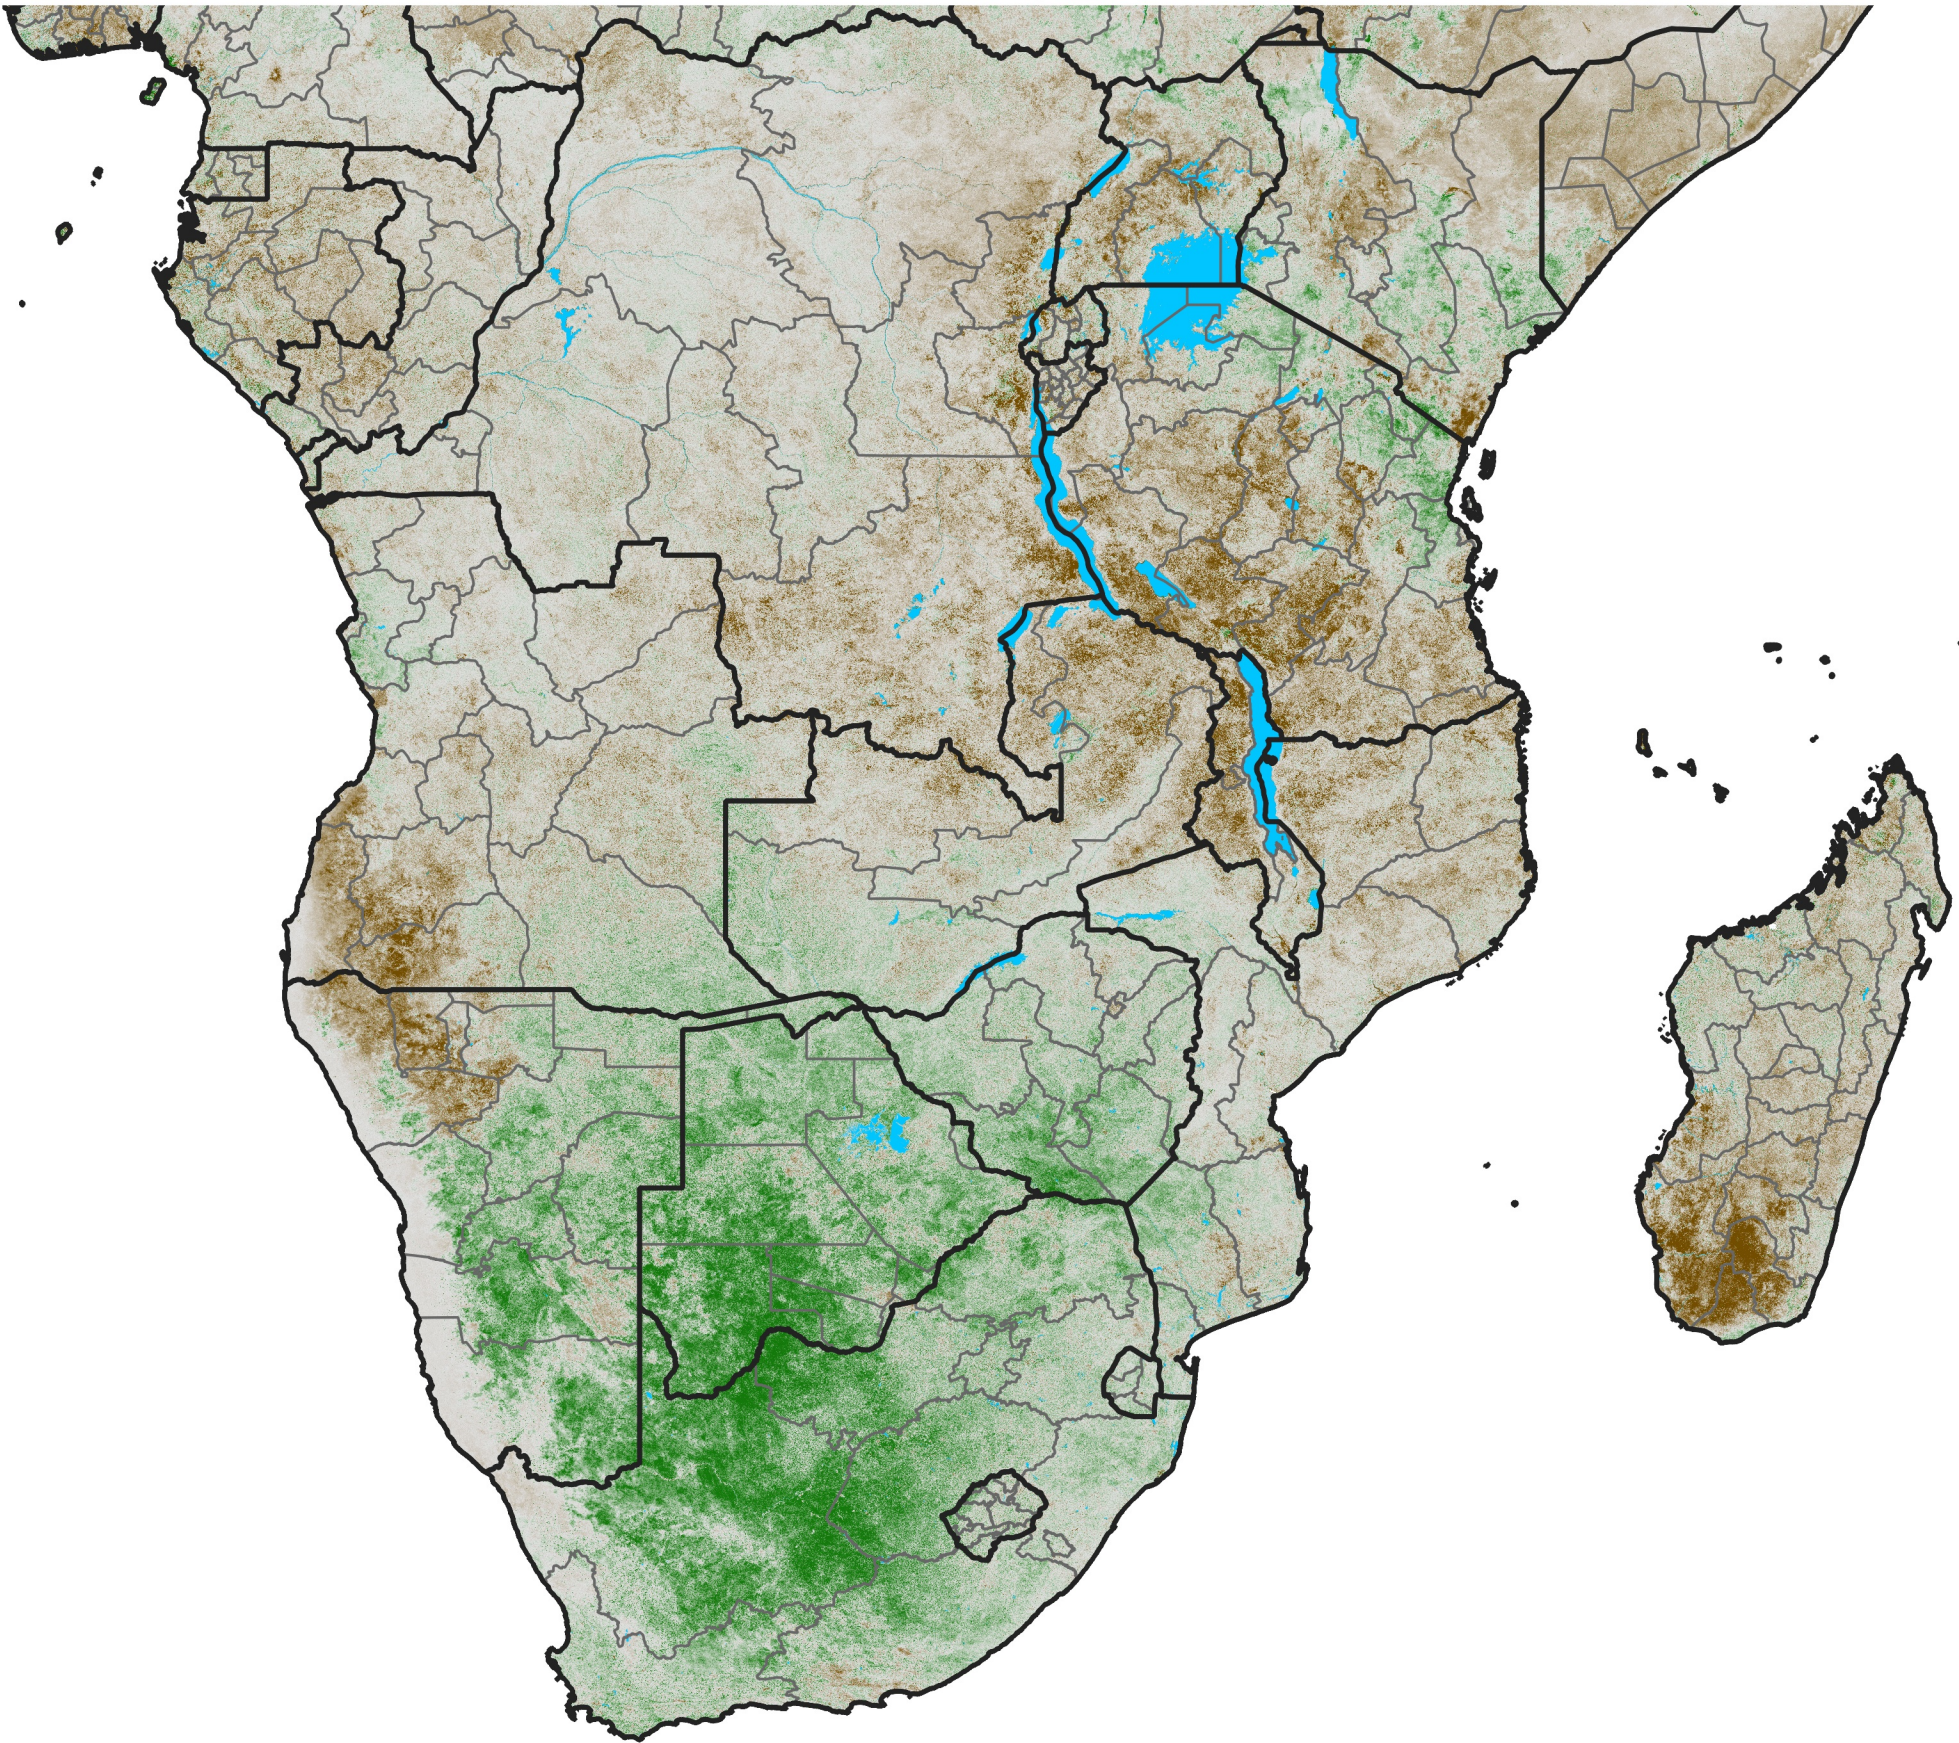

# Southern Africa NDVI Anomaly

2022 minus mean (2003 - 2022)

Period 05 / February 11 - 20, 2022

## NDVI Anomaly

< -0.3   -0.2   -0.1   -0.05   0.05   0.1   0.2   >0.3

Negative

No Difference

Positive