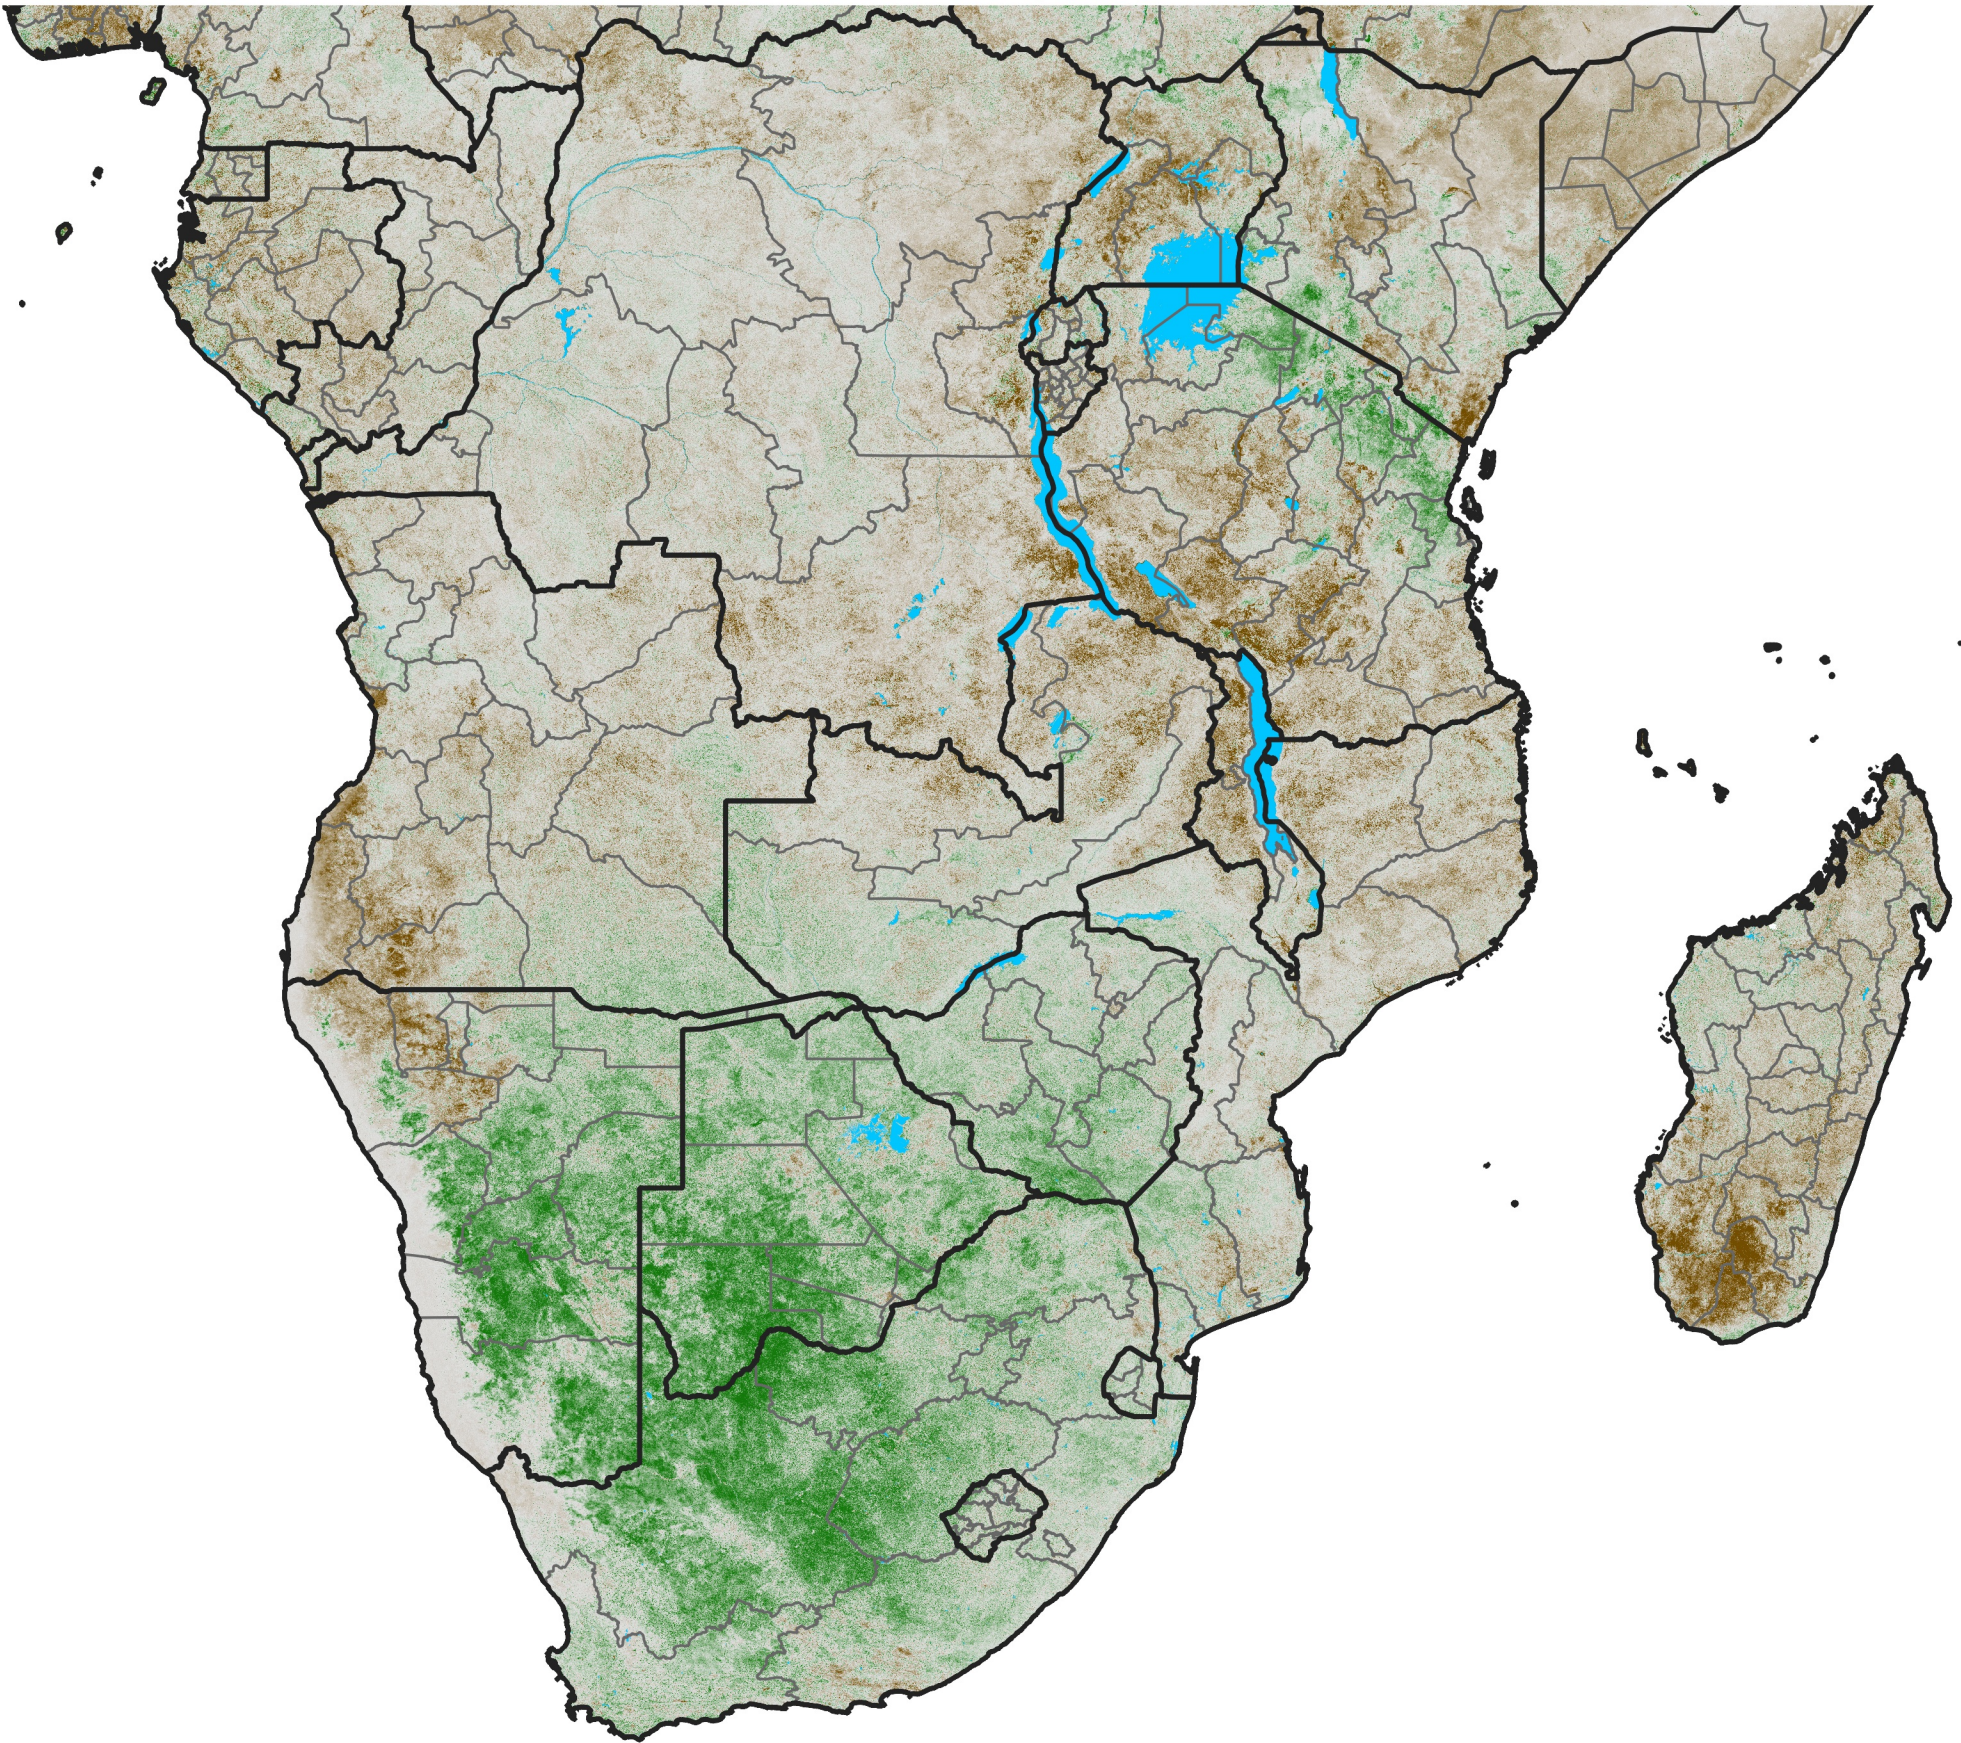

Southern Africa NDVI Anomaly

2022 minus mean (2003 - 2022)

Period 06 / February 21 - 28, 2022

NDVI Anomaly

< -0.3 -0.2 -0.1 -0.05 0.05 0.1 0.2 >0.3

Negative

No Difference

Positive