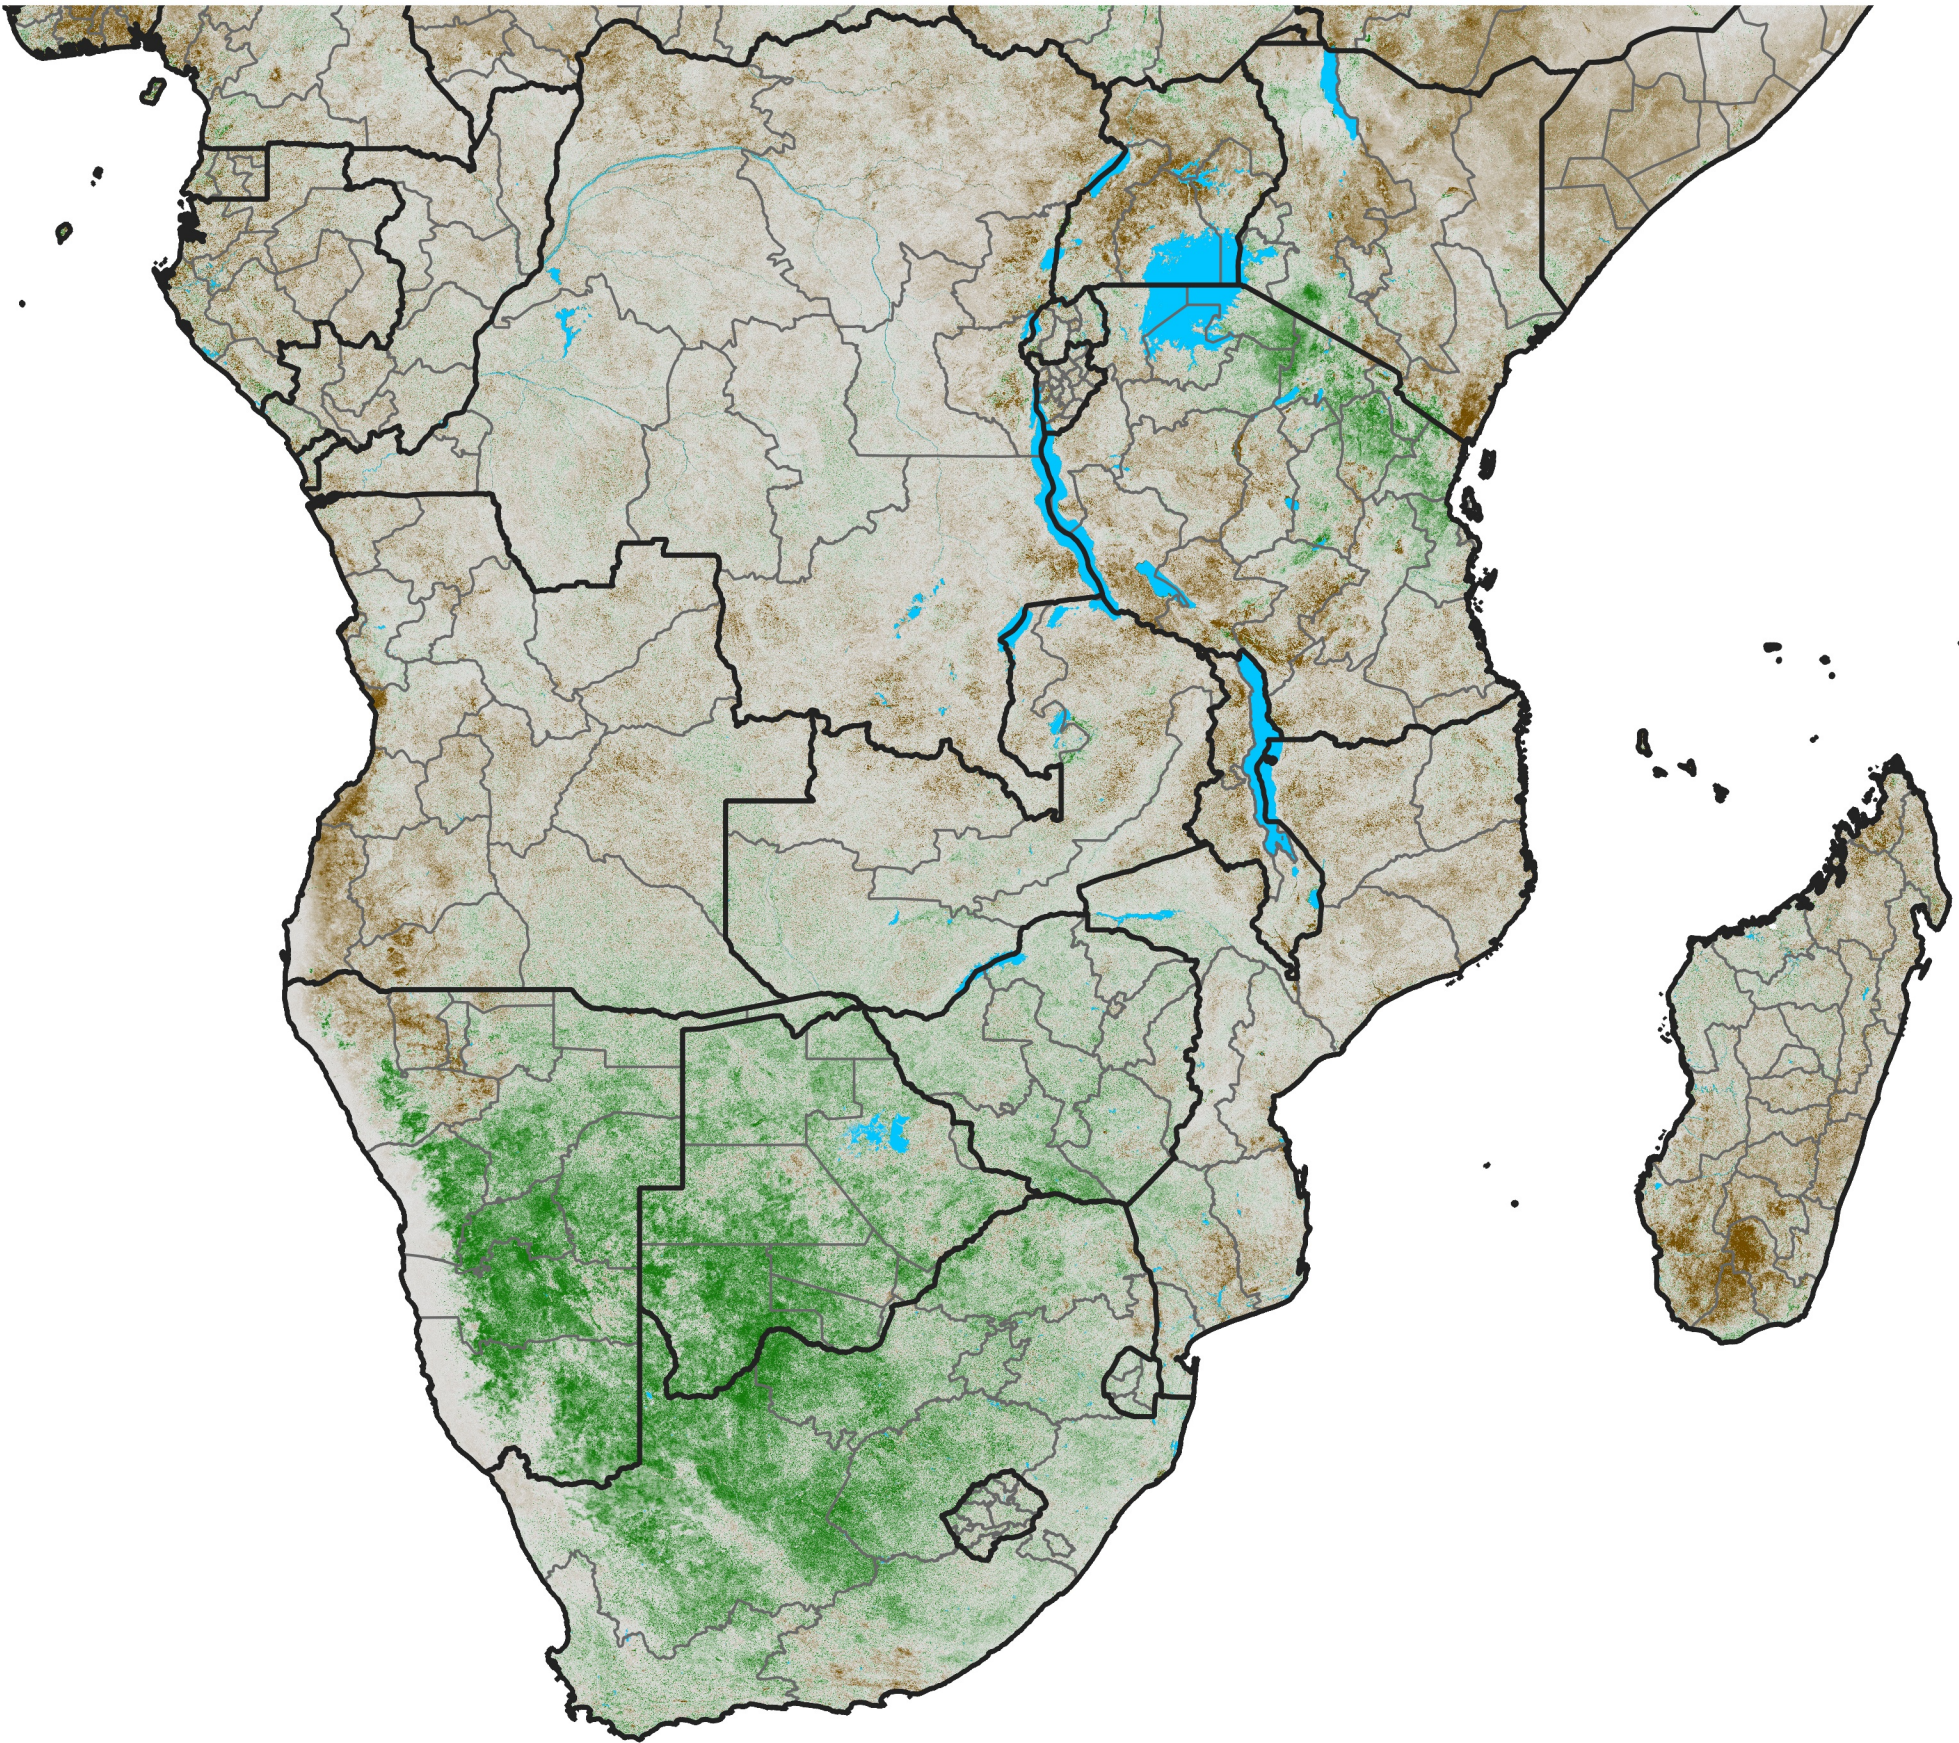

Southern Africa NDVI Anomaly

2022 minus mean (2003 - 2022)

Period 07 / March 01 - 10, 2022

NDVI Anomaly

< -0.3 -0.2 -0.1 -0.05 0.05 0.1 0.2 >0.3

Negative

No Difference

Positive