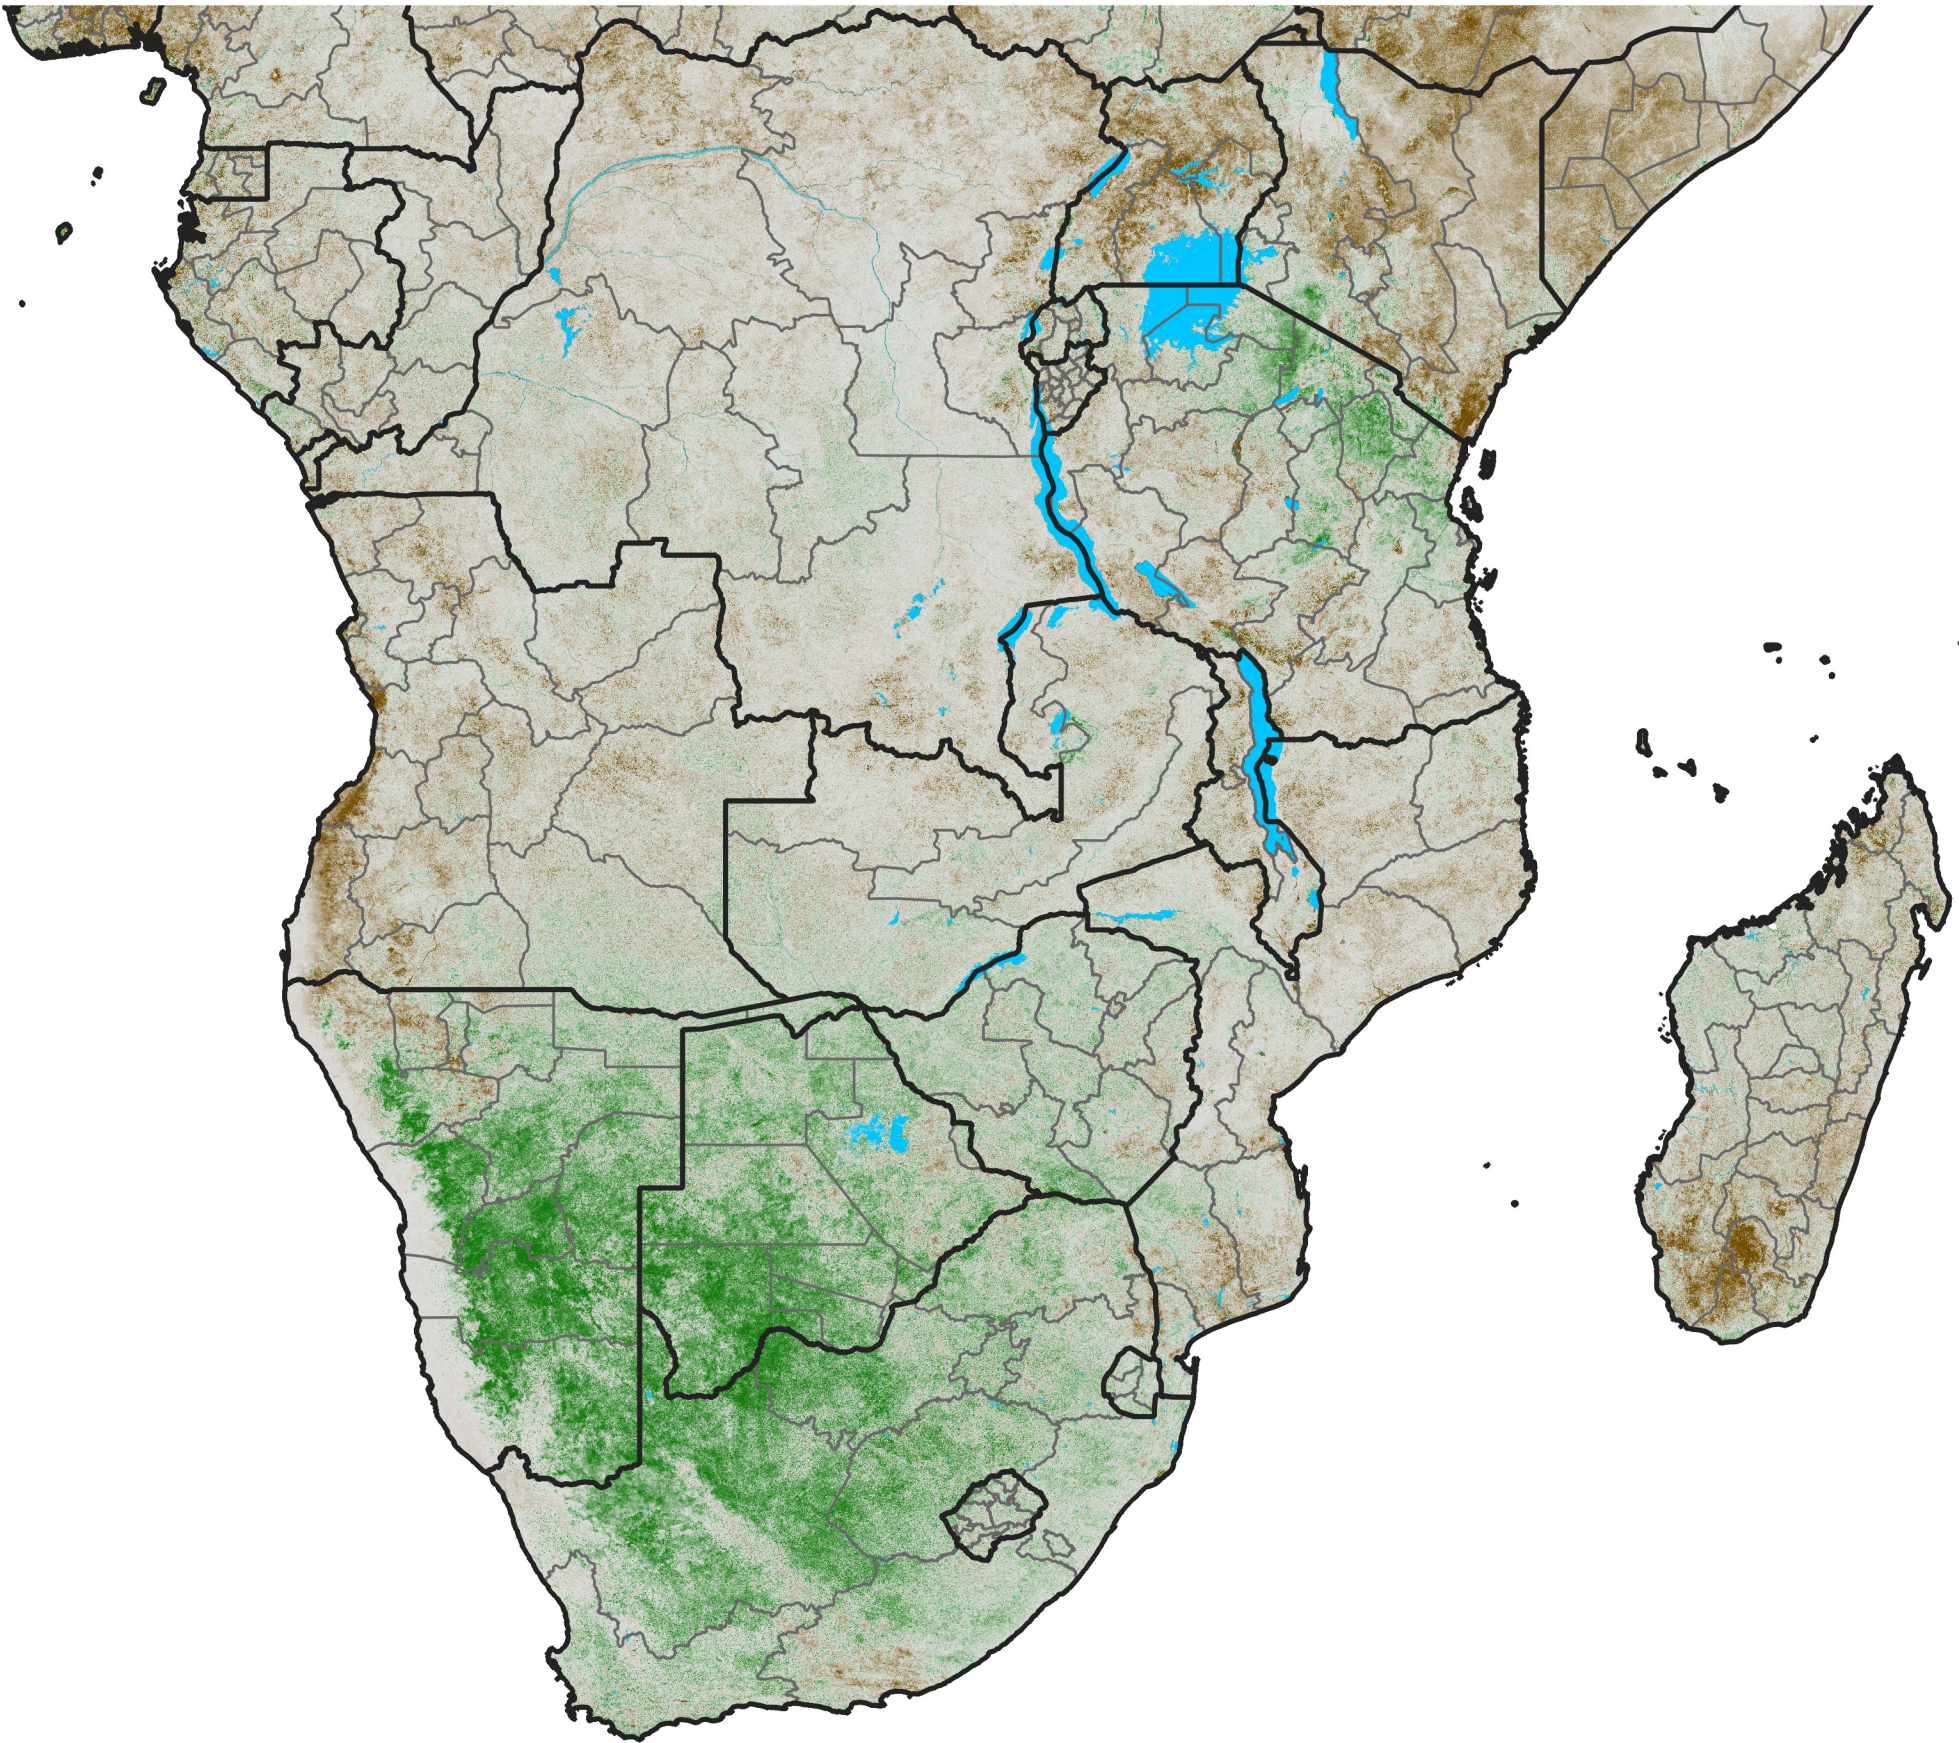

Southern Africa NDVI Anomaly

2022 minus mean (2003 - 2022)

Period 08 / March 11 - 20, 2022

NDVI Anomaly

< -0.3 -0.2 -0.1 -0.05 0.05 0.1 0.2 >0.3

Negative

No Difference

Positive