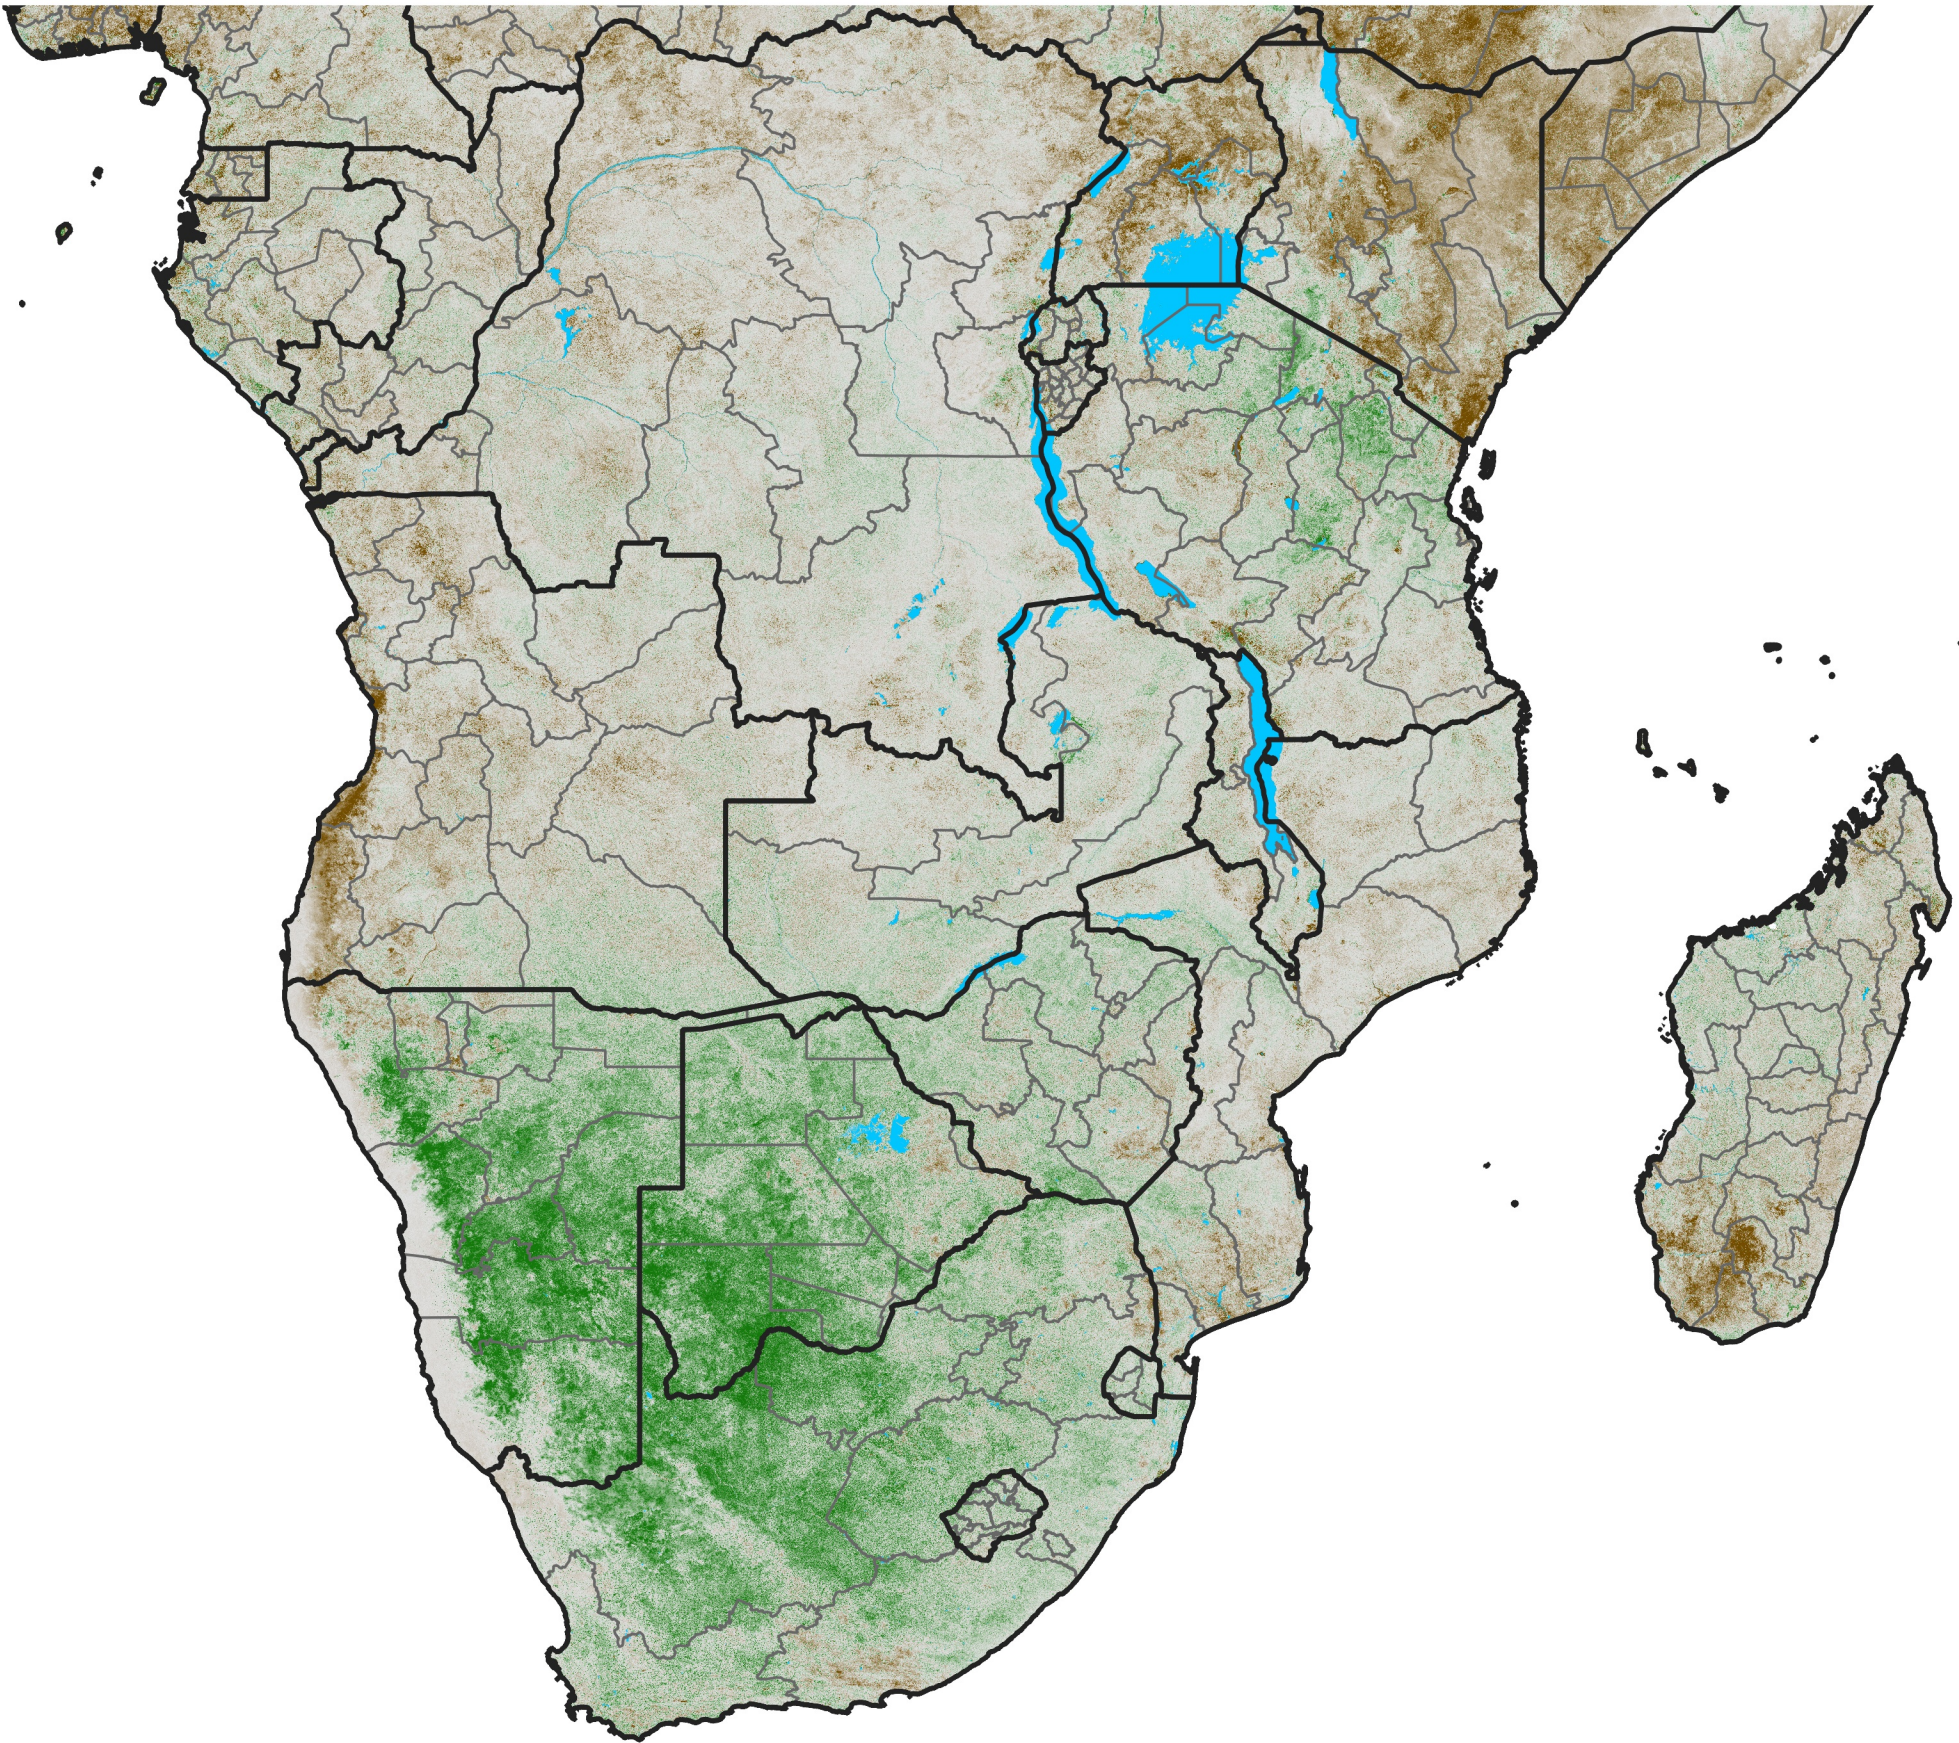

Southern Africa NDVI Anomaly

2022 minus mean (2003 - 2022)

Period 09 / March 21 - 31, 2022

NDVI Anomaly

<math>< -0.3</math> -0.2 -0.1 -0.05 0.05 0.1 0.2 >0.3

Negative

No Difference

Positive