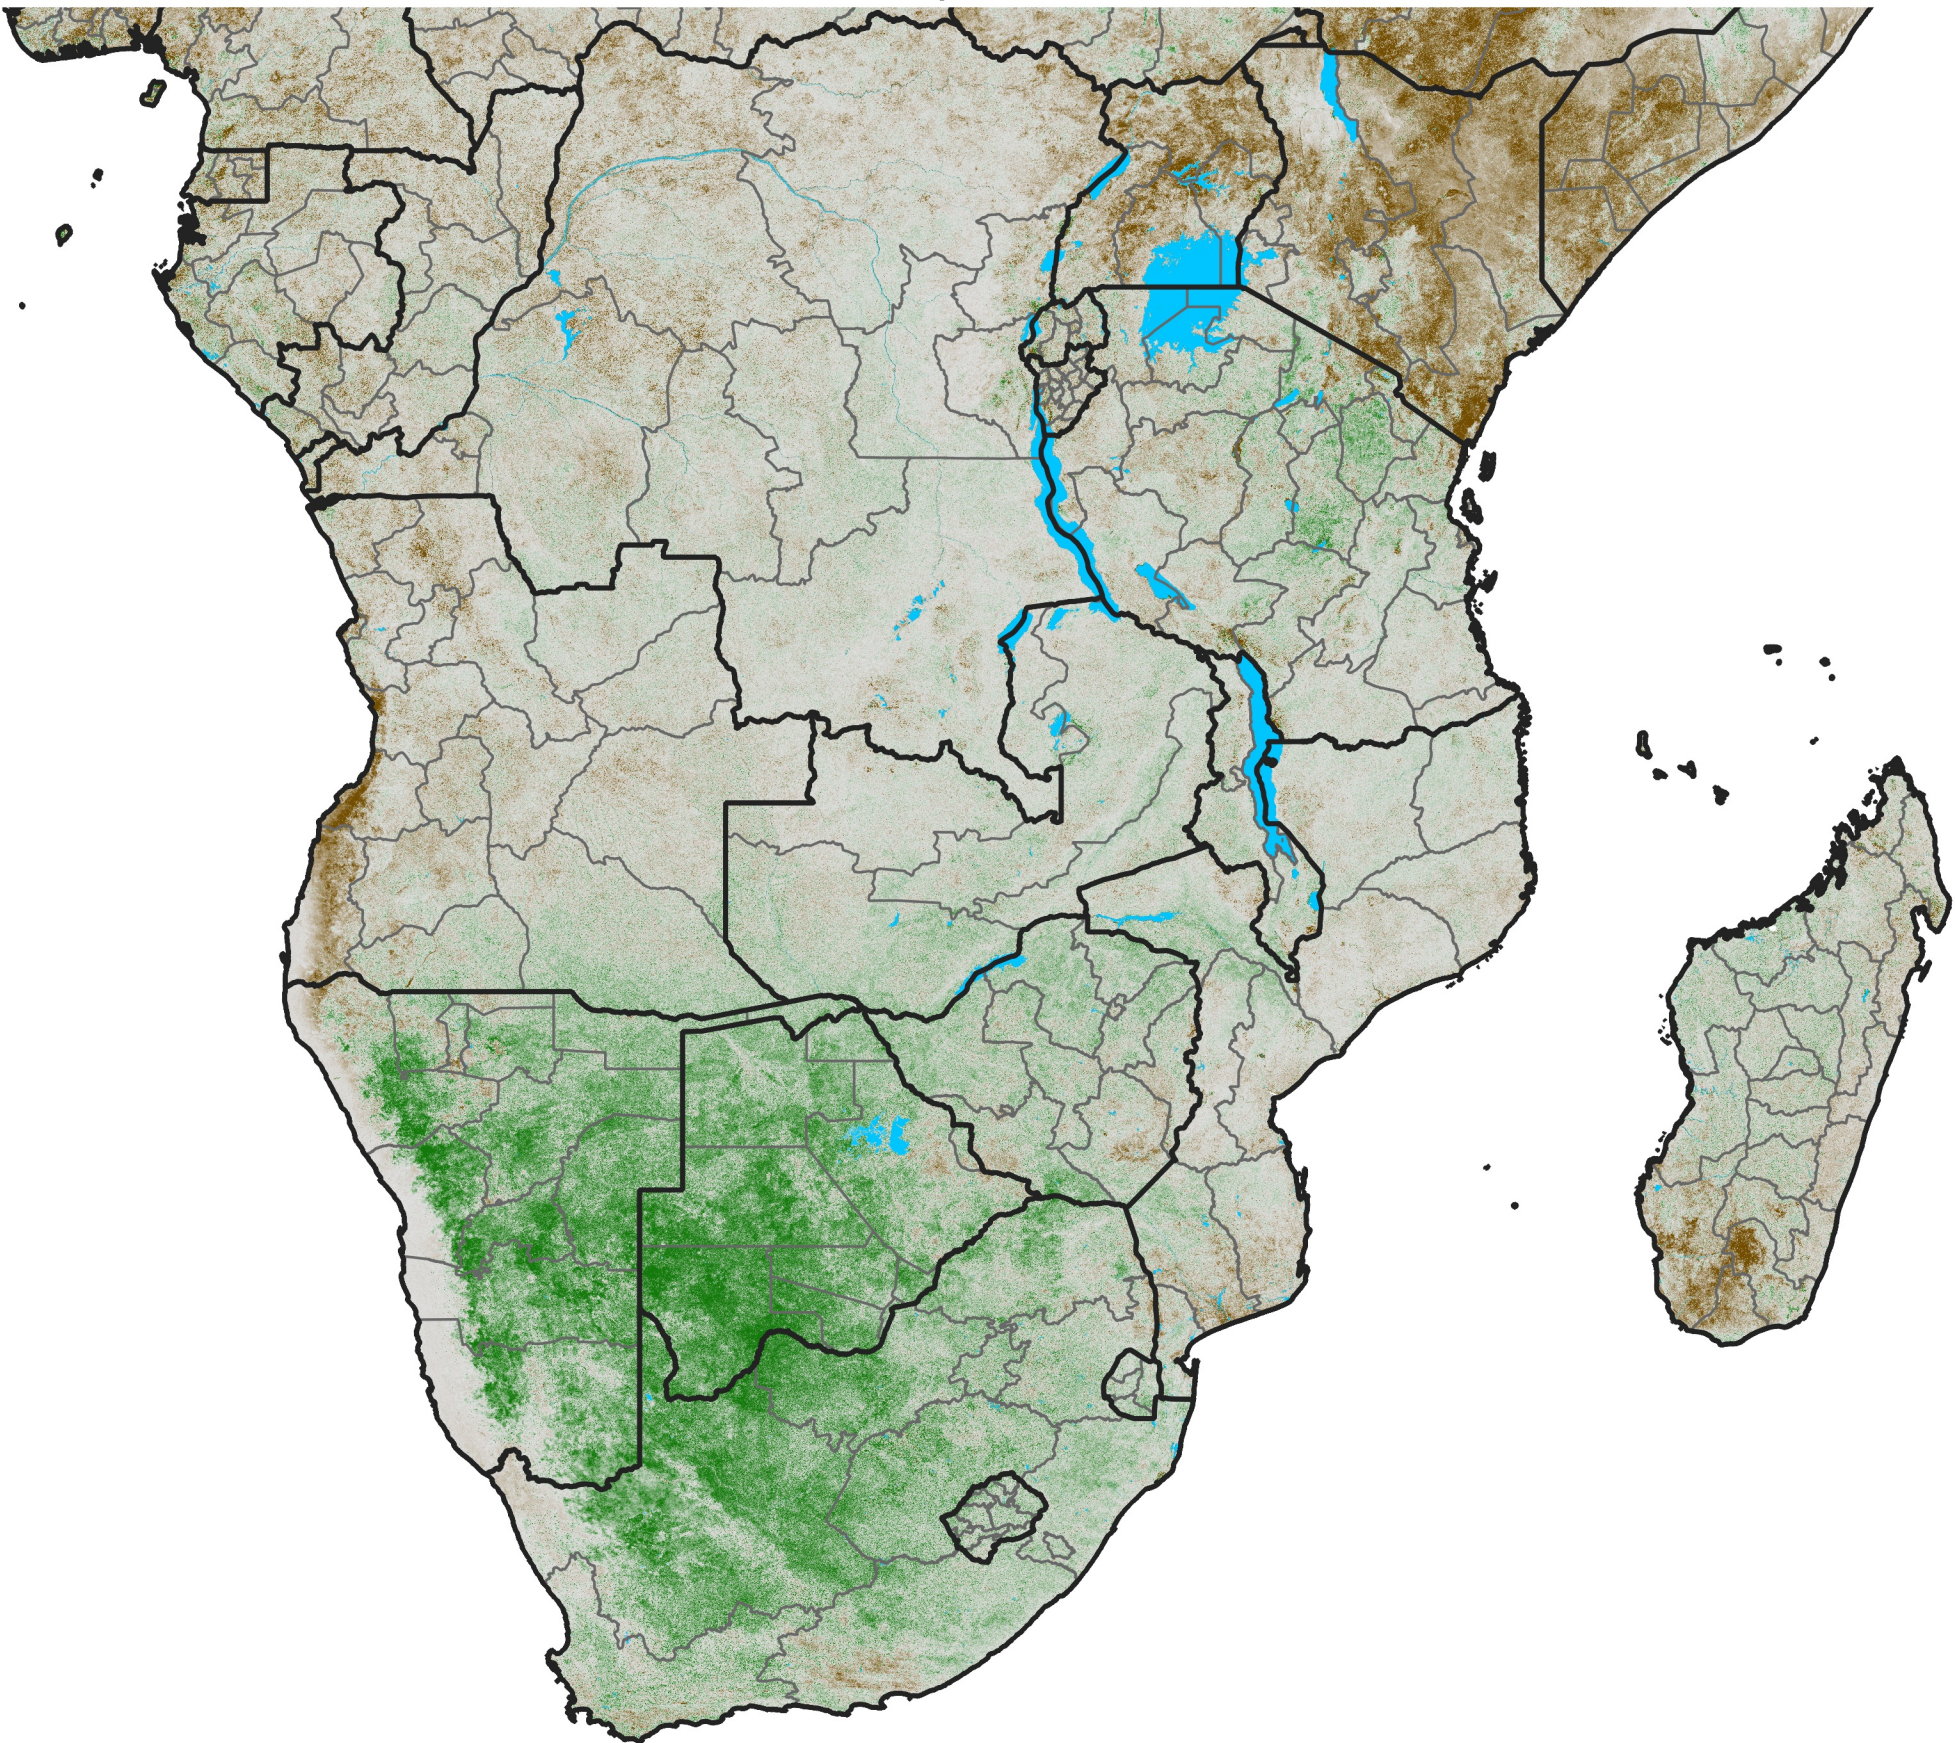

# Southern Africa

## NDVI Anomaly

2022 minus mean (2003 - 2022)

Period 10 / April 01 - 10, 2022

### NDVI Anomaly

< -0.3   -0.2   -0.1   -0.05   0.05   0.1   0.2   >0.3

Negative

No Difference

Positive