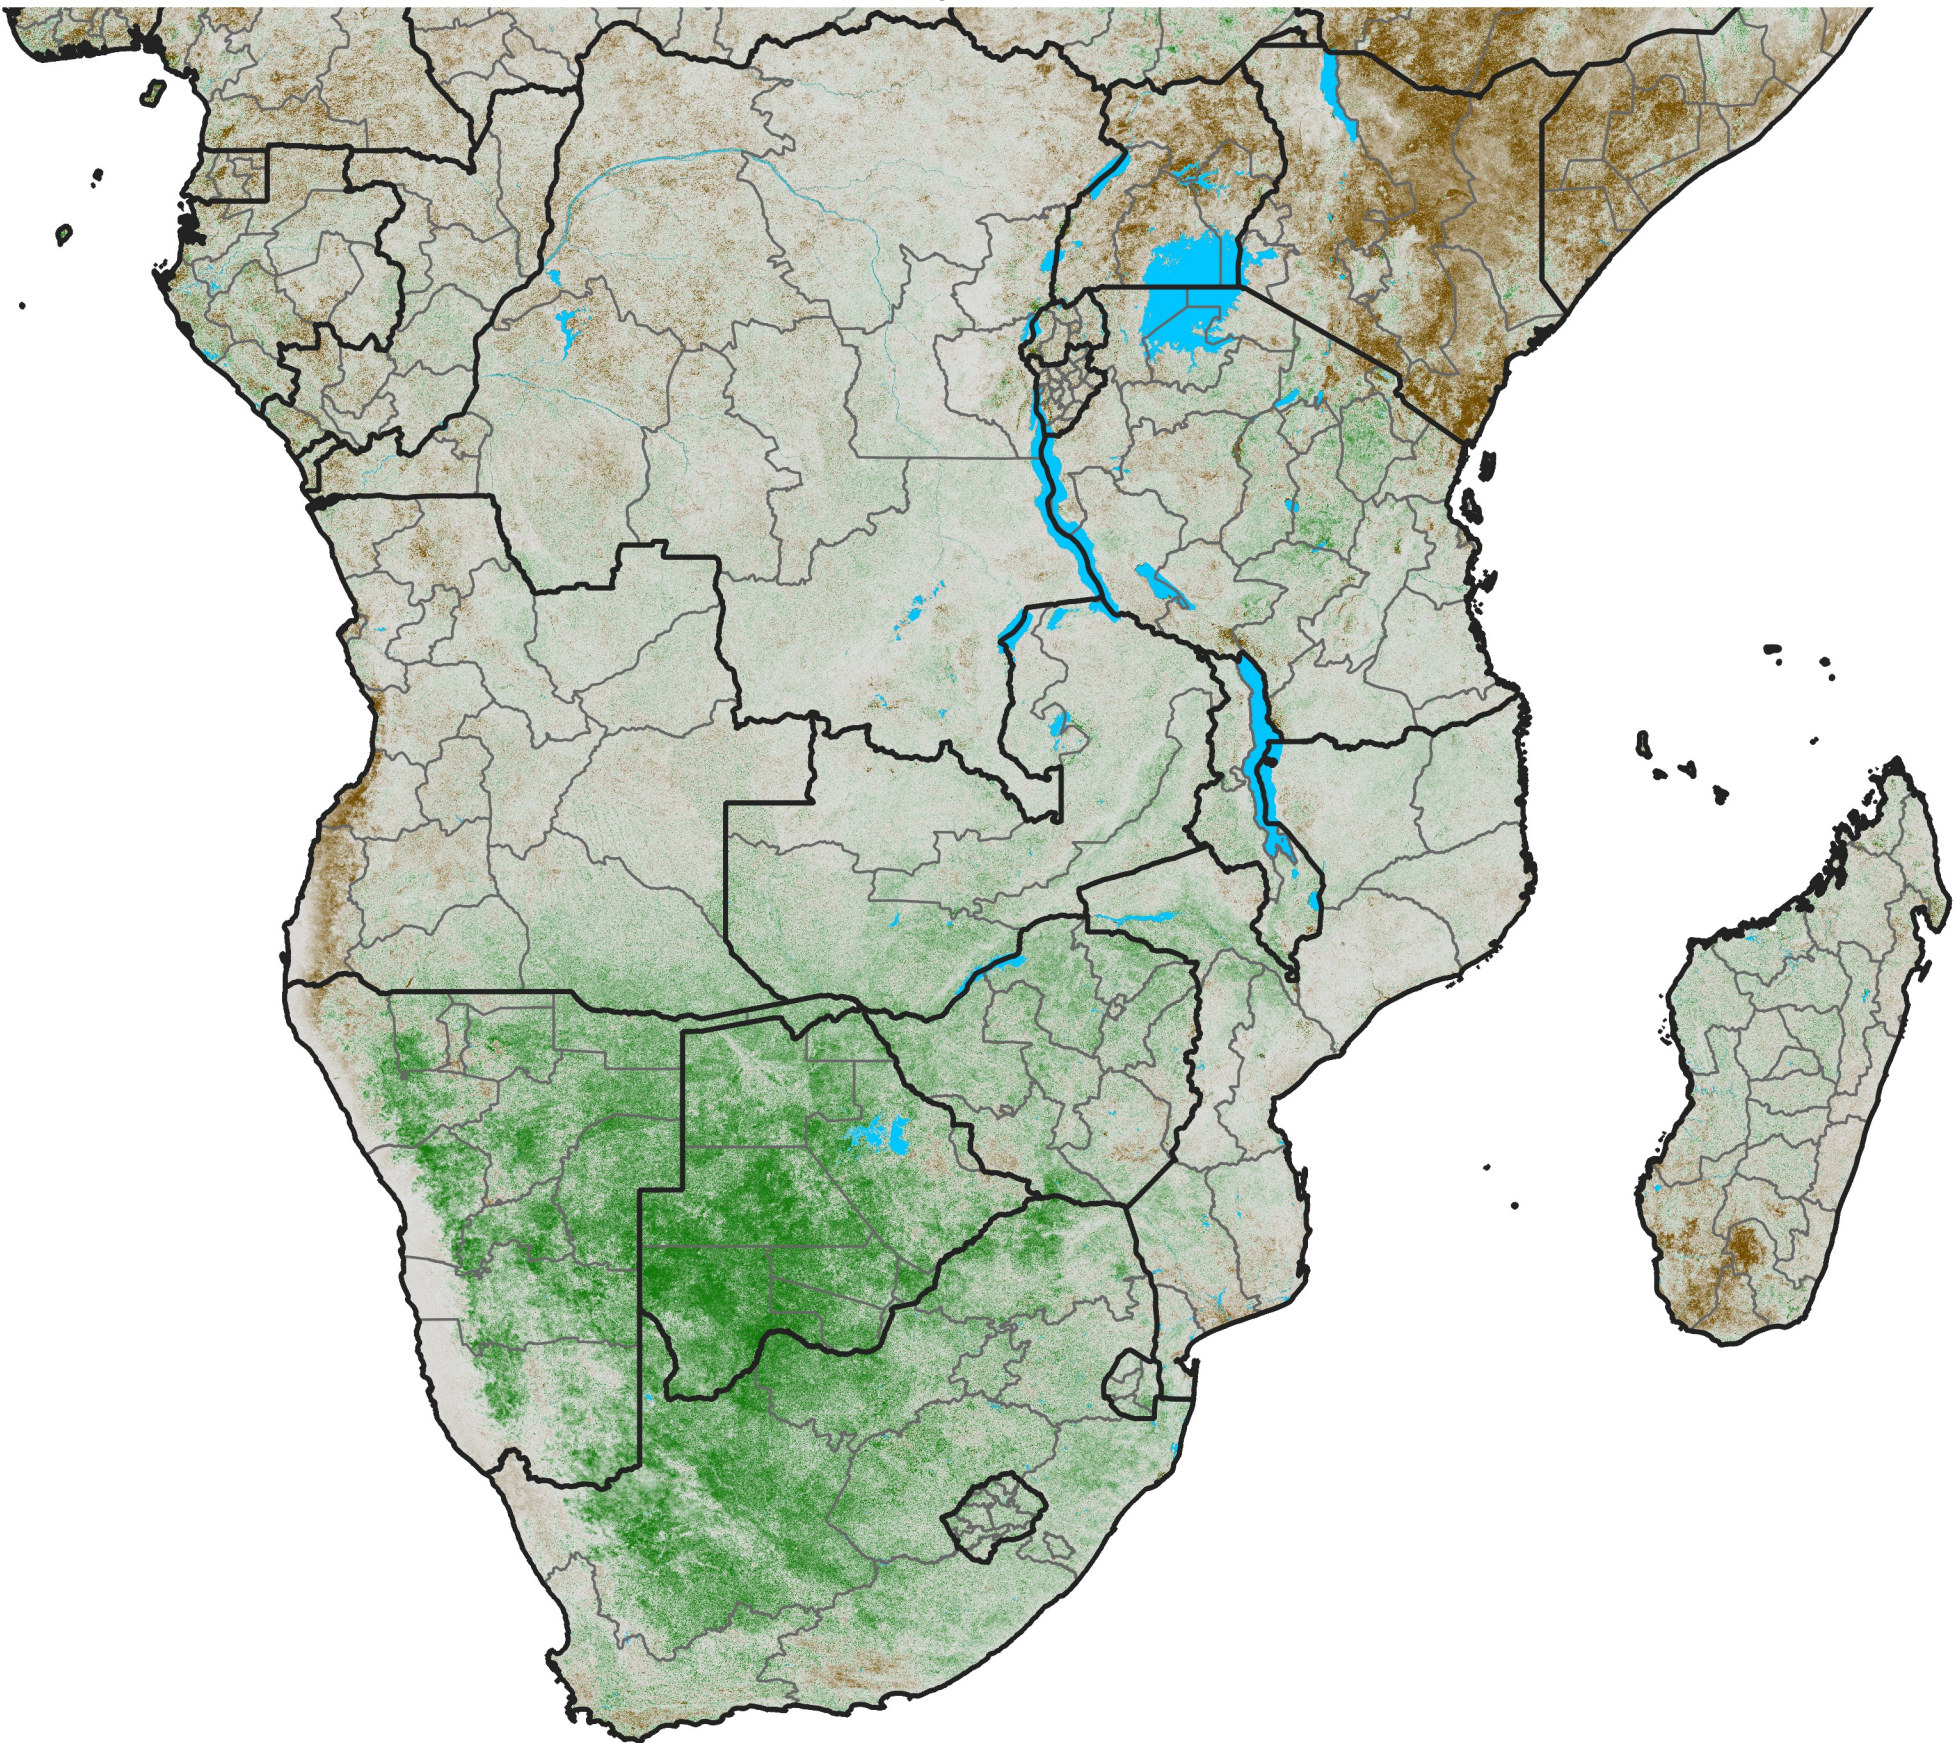

Southern Africa

NDVI Anomaly

2022 minus mean (2003 - 2022)

Period 11 / April 11 - 20, 2022

NDVI Anomaly

< -0.3 -0.2 -0.1 -0.05 0.05 0.1 0.2 >0.3

Negative

No Difference