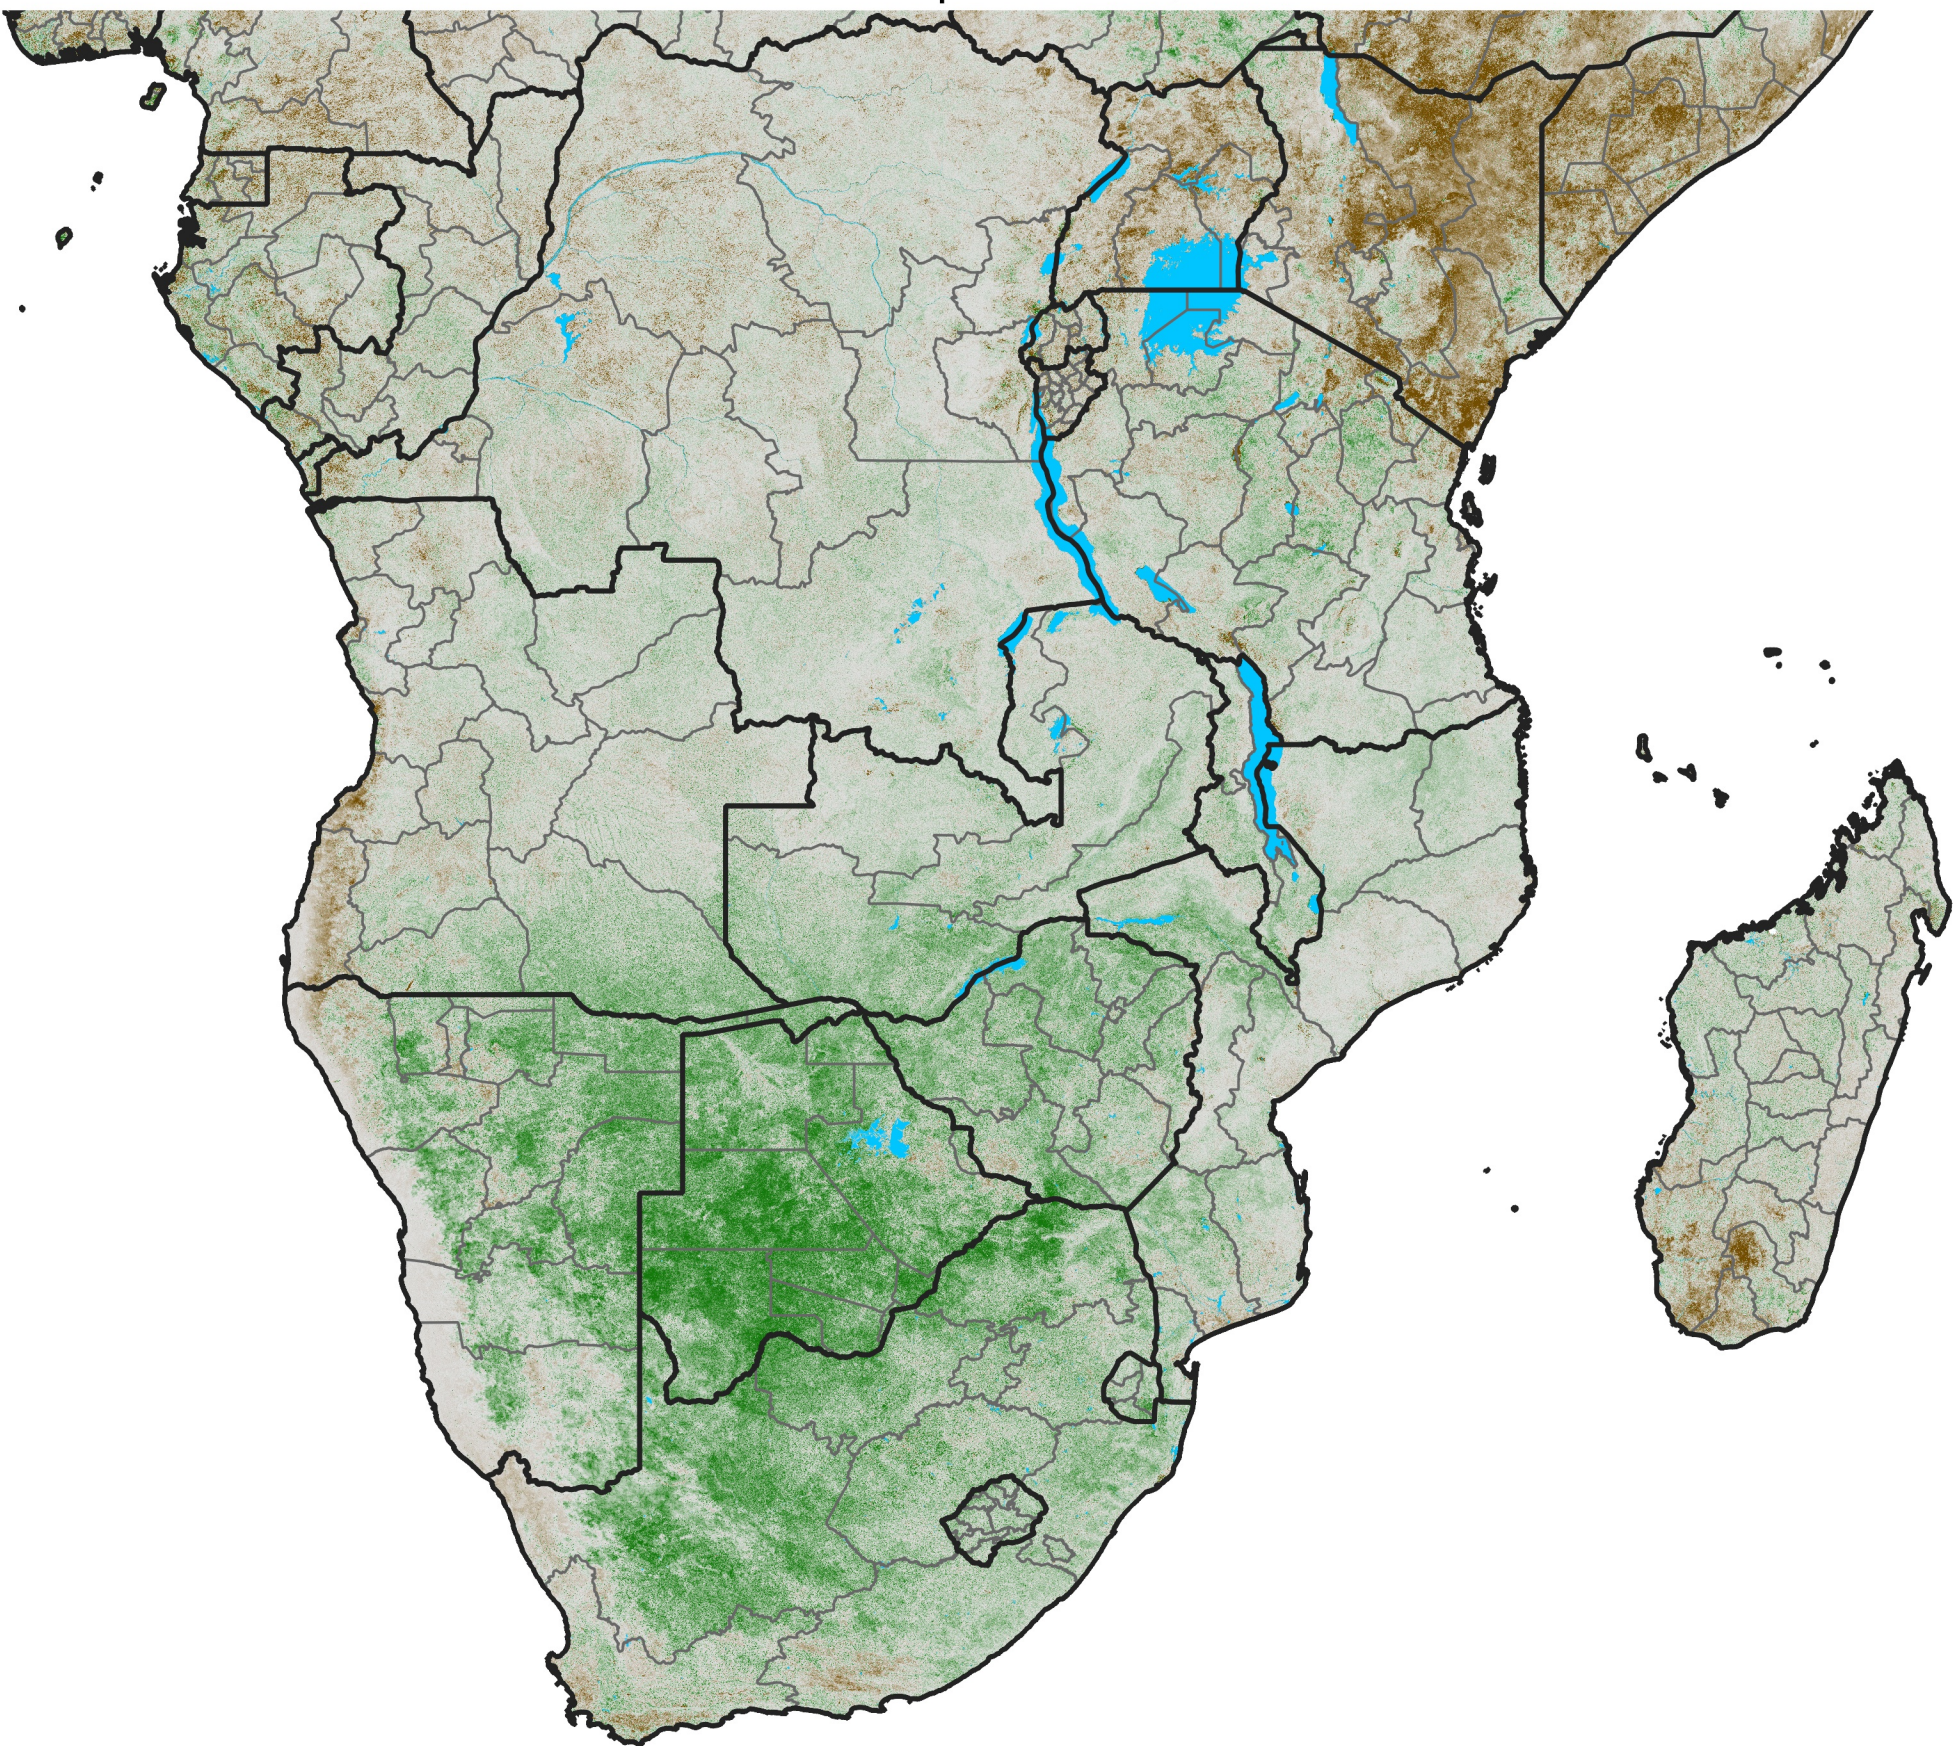

Southern Africa

NDVI Anomaly

2022 minus mean (2003 - 2022)

Period 12 / April 21 - 30, 2022

NDVI Anomaly

< -0.3 -0.2 -0.1 -0.05 0.05 0.1 0.2 >0.3

Negative

No Difference